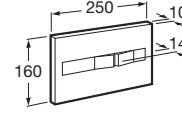

PL2.A

Plate PL2.A Dual

Operating plate
Chrome
Ref. A890196001