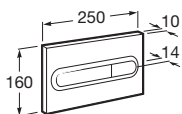

Operating plates for **Duplo and Basic WC** cisterns

PL1 Dual

Plate PL1 Dual

Operating plate
White
Ref. A890095000

Plate PL1 Dual

Operating plate
Chrome
Ref. A890095001

PL2 Dual

Plate PL2 Dual