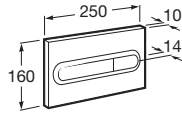

Operating plates for **Duplo One** installation systems

PL1.A

Plate PL1.A Dual

Operating plate
Chrome
Ref. A890195001