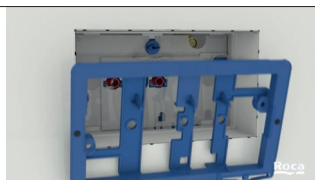

Stainless steel
operating plate
Ref. A890097400

Plate PL3 Dual

Stainless steel
operating plate
Ref. A890097004

Plate PL3-E Dual Electronic

Only for Compact versions.
Stainless steel operating plate
Ref. A890097300