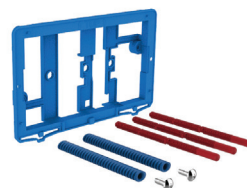

Type B: other PL plates
Adaptation kits for rest of
operating plates (except
PL3 and PL5). Not compatible with
electronic plates PL3-E, EP1 and EP2
Ref. A890064000