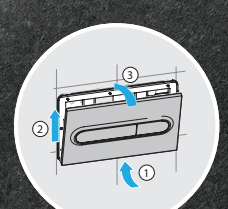

Double flush water cistern

Pushbuttons with double flush of 6/3 L, 4,5/3 L or 4/2 L to choose the volume of water in the flush.

6/3L

4,5/3L

4/2L

High quality materials

Roca has always worked with the best materials. We can therefore offer you products that are a quality reference and that endure over time regardless of their intensive use. All cisterns **Duplo One**, **Duplo** and **Basic** are equipped with an anti-siphon inlet valve, with a class I noise level (below 20 dBA).