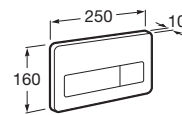

Plate PL3.A Dual Electronic

Electronic stainless steel operating
plate for concealed cistern with
automatic or manual dual flush
Ref. A890097500