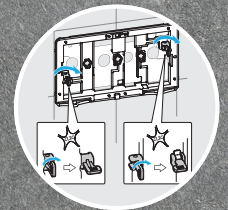

Double flush water cistern

Pushbuttons with double flush of 6/3 L, 4,5/3 L or 4/2 L to choose the volume of water in the flush.

6/3L

4,5/3L

4/2L

High quality materials

Roca has always worked with the best materials. We can therefore offer you products that are a quality reference and that endure over time regardless of their intensive use. All cisterns **Duplo One**, **Duplo** and **Basic** are equipped with an anti-siphon inlet valve, with a class I noise level (below 20 dBA).