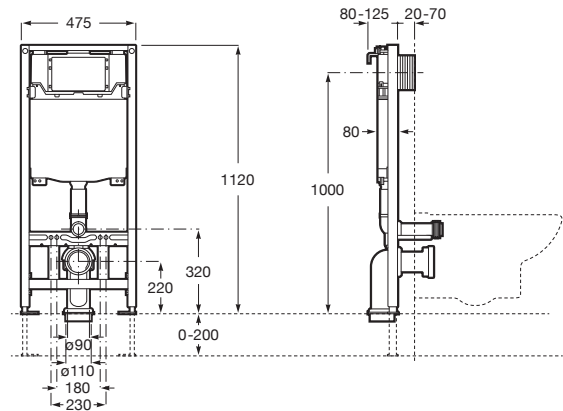

min.
80 mm

Duplo One

For wall-hung WC

Duplo WC One

- 6/3L
- 4,5/3L
- 4/2L

Built-in structure with compact dual-flush cistern for wall-hung WC. Minimum depth horizontal outlet: 80 mm. Minimum depth vertical outlet: 107/125 mm (DN90/DN100). Axial distance of 180 and 230 mm. Elbow \varnothing 90/ \varnothing 110. Metallic profile capable of withstanding 400 kg. Adjustable feet from 0-200 mm with braking system. Upper hydraulic connections.

Ref. A890070020

Duplo WC One Compact

- COMPACT
- 6/3L
 - 4,5/3L
 - 4/2L

Built-in structure with compact dual-flush cistern for wall-hung WC. Minimum depth horizontal outlet: 80 mm. Minimum depth vertical outlet: 90/110 mm (DN90/DN100). Axial distance of 180 and 230 mm. Elbow \varnothing 90/ \varnothing 110. Metallic profile capable of withstanding 400 kg. Adjustable feet from 0-200 mm with braking system. Upper hydraulic connections.

Ref. A890073020

Duplo WC One Smart⁽¹⁾

- 6/3L
- 4,5/3L
- 4/2L

Built-in structure with compact dual-flush cistern, inlet flexible pipe for Smart Toilets, corrugated pipe and installation accessories. Minimum depth horizontal outlet: 80 mm. Minimum depth vertical outlet: 107/125 mm (DN90/DN100). Height 1,190 mm and elbow \varnothing 90/ \varnothing 110. Axial distance of 180 and 230 mm. Recommended for the installation of wall-hung Inspira In-Wash[®]. Adjustable feet from 0-200 mm with braking system. Upper hydraulic connections.