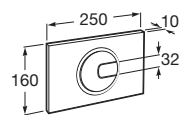

PL4 Dual

Plate PL4 Dual

Operating plate
Chrome
Ref. A890098001

Plate PL4 Dual

Operating plate Combi
(White/Chrome Matt)⁽¹⁾
Ref. A890098005

PL5 Dual

Plate PL5 Dual
Operating plate
White
Ref. A890099000*

Plate PL5 Dual
Operating plate
Chrome
Ref. A890099001