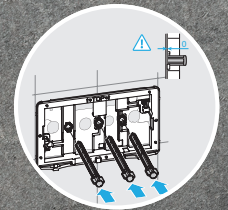

Double flush water cistern

Pushbuttons with double flush of 6/3 L, 4,5/3 L or 4/2 L to choose the volume of water in the flush.

6/3L

4,5/3L

4/2L

High quality materials

Roca has always worked with the best materials. We can therefore offer you products that are a quality reference and that endure over time regardless of their intensive use. All cisterns **Duplo One**, **Duplo** and **Basic** are equipped with an anti-siphon inlet valve, with a class I noise level (below 20 dBA).