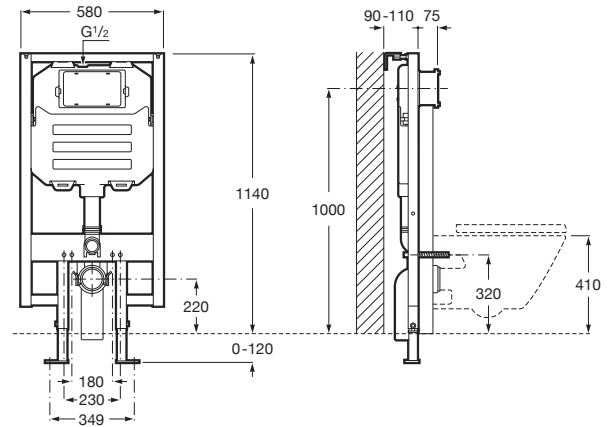

- 6/3L
- 4,5/3L
- 4/2L

Installation system for wall-hung WC. With cistern, dual flush mechanism 6/3, 4,5/3 or 4/2 litres and installation accessories. Minimum depth 140 mm. Draining elbow \varnothing 90/90 and \varnothing 90/110
Ref. A890090020

Duplo WC Compact

- COMPACT
- 6/3L
- 4,5/3L
- 4/2L

Installation system for wall-hung WC. With 8 cm compact cistern, dual flush mechanism 6/3, 4,5/3 or 4/2 litres and installation accessories. Minimum depth 80/90 mm. Draining elbow \varnothing 90/90 and \varnothing 90/110
Ref. A890080020