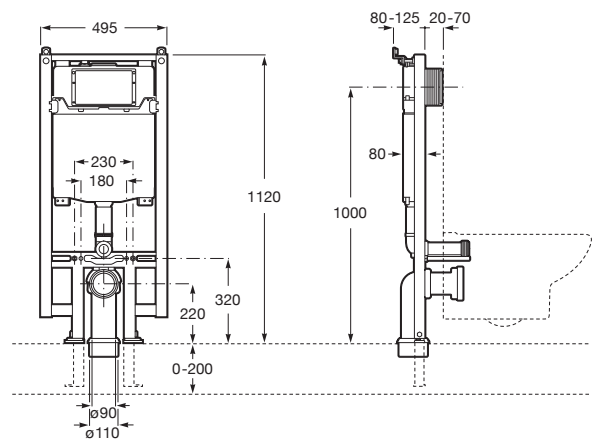

min.
80 mm

Duplo One

For wall-hung WC

Duplo WC One

- 6/3L
- 4,5/3L
- 4/2L

Built-in structure with compact dual-flush cistern for wall-hung WC. Minimum depth horizontal outlet: 80 mm. Minimum depth vertical outlet: 107/125 mm (DN90/DN100). Axial distance of 180 and 230 mm. Elbow \varnothing 90/ \varnothing 110. Metallic profile capable of withstanding 400 kg. Adjustable feet from 0-200 mm with braking system. Upper hydraulic connections.

Ref. A890070020

Duplo WC One Compact

- COMPACT
- 6/3L
 - 4,5/3L
 - 4/2L

Built-in structure with compact dual-flush cistern for wall-hung WC. Minimum depth horizontal outlet: 80 mm. Minimum depth vertical outlet: 90/110 mm (DN90/DN100). Axial distance of 180 and 230 mm. Elbow \varnothing 90/ \varnothing 110. Metallic profile capable of withstanding 400 kg. Adjustable feet from 0-200 mm with braking system. Upper hydraulic connections.

Ref. A890073020

Duplo WC One Smart⁽¹⁾

- 6/3L
- 4,5/3L
- 4/2L

Built-in structure with compact dual-flush cistern, inlet flexible pipe for Smart Toilets, corrugated pipe and installation accessories. Minimum depth horizontal outlet: 80 mm. Minimum depth vertical outlet: 107/125 mm (DN90/DN100). Height 1,190 mm and elbow \varnothing 90/ \varnothing 110. Axial distance of 180 and 230 mm. Recommended for the installation of wall-hung Inspira In-Wash[®]. Adjustable feet from 0-200 mm with braking system. Upper hydraulic connections.