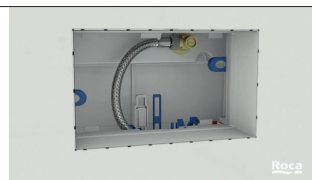

Operating plates for **Duplo and Basic WC** cisterns

PL1 Dual

Plate PL1 Dual

Operating plate
White
Ref. A890095000

Plate PL1 Dual

Operating plate
Chrome
Ref. A890095001

PL2 Dual

Plate PL2 Dual

Operating plate
Chrome
Ref. A890096001

Plate PL2 Dual

Operating plate
Chrome Matt
Ref. A890096002

PL3 antivandal*

Plate PL3 Single

Stainless steel
operating plate
Ref. A890097104

Plate PL3-E Dual Electronic

Stainless steel
operating plate
Ref. A890097400

Plate PL3 Dual

Stainless steel
operating plate
Ref. A890097004

Plate PL3-E Dual Electronic

Only for Compact versions.
Stainless steel operating plate
Ref. A890097300

PL4 Dual

Plate PL4 Dual

Operating plate
Chrome
Ref. A890098001

Plate PL4 Dual

Operating plate Combi
(White/Chrome Matt)⁽¹⁾
Ref. A890098005