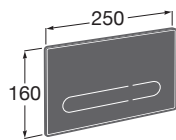

EP-1 Dual Electronic

Plate EP-1 Dual Electronic

Electronic glass finished operating plate
with automatic or touchless dual flush and
adjustable light in multiple colour choice
Black Glass
Ref. A890104008