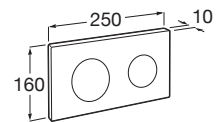

Plate PL10 Dual
Operating plate
Chrome Matt
Ref. A890089002

Plate PL10 Dual
Operating plate
Combi (White/Chrome Matt)
Ref. A890089005 ⁽¹⁾

Plate PL10 Dual
Operating plate
Matt White
Ref. A890089207

Plate PL10 Dual
Operating plate
Matt Black
Ref. A890089206