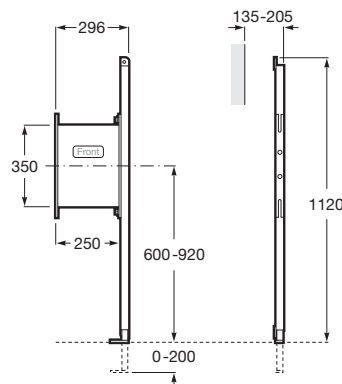

Duplo Basin

Installation system for wall-hung basins.
With installation accessories.
Minimum depth 140 mm
Ref. A890093000

For wall-hung bidet

Duplo Bidet

Installation system for wall-hung bidet.
With installation accessories.
Minimum depth 140 mm
Ref. A890091200

For urinal

Duplo Universal urinal

Installation system for urinal.
With installation accessories.
Ref. A890094100

Accessibility and comfort

Duplo Handicapped*

Frame for fixing grab rails.
Right / left installation
Ref. A890090600