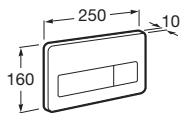

PL3 antivandal*

Plate PL3 Single

Stainless steel
operating plate
Ref. A890097104