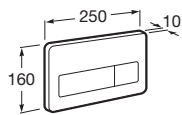

PL3.A Antivandal

Plate PL3.A Single

Stainless steel
operating plate
Ref. A890197104

Plate PL3.A Dual

Stainless steel
operating plate
Ref. A890197004