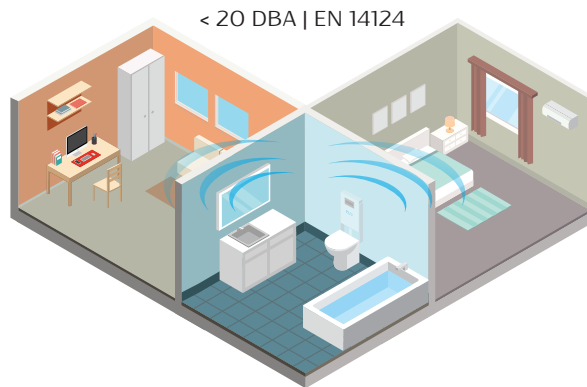

Duplo WC One

Duplo WC One Compact

Duplo WC One Smart

Duplo WC L under window

Basic WC Compact

Basic Tank Compact

Easy installation

The installation is quick and simple. A complete installation pack with detailed instructions is included. You may find animated films at www.roca.com that will guide you through the different steps to be followed during installation.

Double flush water cistern

Pushbuttons with double flush of 6/3 L, 4,5/3 L or 4/2 L to choose the volume of water in the flush.

6/3L

4,5/3L

4/2L

High quality materials

Roca has always worked with the best materials. We can therefore offer you products that are a quality reference and that endure over time regardless of their intensive use. All cisterns **Duplo One**, **Duplo** and **Basic** are equipped with an anti-siphon inlet valve, with a class I noise level (below 20 dBA).