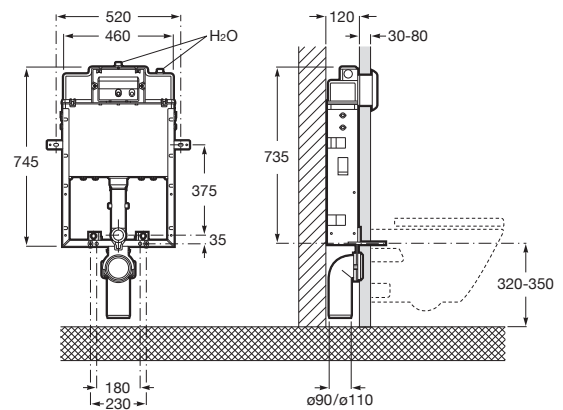

6/3L
4,5/3L

Concealed cistern for wall-hung WC.
With cistern, dual flush mechanism
6/3 and 4,5/3 litres and installation
accessories.
Draining elbow $\varnothing$ 90/90
Ref. A89011010B⁽¹⁾

⁽¹⁾Compatible only with operating plates
52-B, 62-B and B01