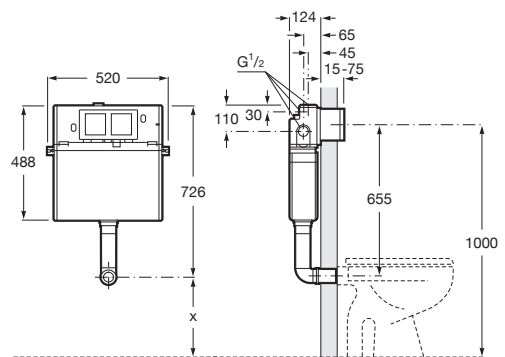

COMPACT

6/3L

4,5/3L

4/2L

Compact concealed cistern with dual flush mechanism 6/3, 4,5/3 or 4/2 litres, for wall-hung WC. With fixations and connecting pipe. Minimum depth 80/90 mm. Draining elbow \varnothing 90/90 and \varnothing 90/110
Ref. A890080120

For single floorstanding WC

Basic Tank Compact*

COMPACT

6/3L

4,5/3L

4/2L

Concealed compact cistern with dual flush mechanism 6/3, 4,5/3 or 4/2 litres. With fixations and connecting tube. Minimum depth 80 mm.
Ref. A890080200