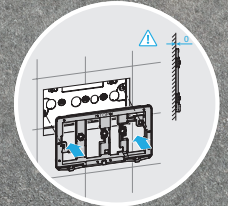

Double flush water cistern

Pushbuttons with double flush of 6/3 L, 4,5/3 L or 4/2 L to choose the volume of water in the flush.

6/3L

4,5/3L

4/2L

High quality materials

Roca has always worked with the best materials. We can therefore offer you products that are a quality reference and that endure over time regardless of their intensive use. All cisterns **Duplo One**, **Duplo** and **Basic** are equipped with an anti-siphon inlet valve, with a class I noise level (below 20 dBA).