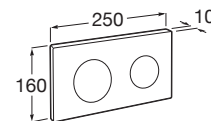

Plate PL10.A Dual
Operating plate
Chrome matt
Ref. A890189002

Plate PL10.A Dual
Operating plate
Combi (White/Chrome Matt)
Ref. A890189005 ⁽¹⁾

Plate PL10.A Dual
Operating plate
Matt White
Ref. A890189207