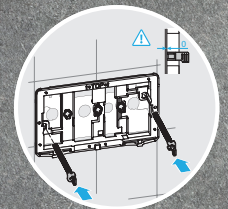

Double flush water cistern

Pushbuttons with double flush of 6/3 L, 4,5/3 L or 4/2 L to choose the volume of water in the flush.

6/3L

4,5/3L

4/2L

High quality materials

Roca has always worked with the best materials. We can therefore offer you products that are a quality reference and that endure over time regardless of their intensive use. All cisterns **Duplo One**, **Duplo** and **Basic** are equipped with an anti-siphon inlet valve, with a class I noise level (below 20 dBA).