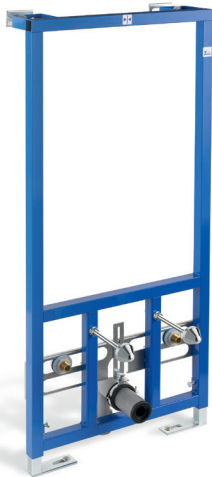

Duplo Basin

Installation system for wall-hung basins.
With installation accessories.
Minimum depth 140 mm
Ref. A890093000

For wall-hung bidet

Duplo Bidet

Installation system for wall-hung bidet.
With installation accessories.
Minimum depth 140 mm
Ref. A890091200