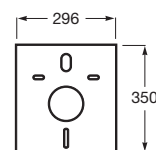

For urinal

Duplo Universal urinal

Accessibility and comfort

Duplo Handicapped*

Silent in wall

Noise absorption joint
Ref. A890063000