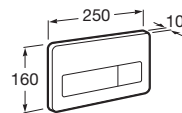

Plate PL3-E Dual Electronic

Stainless steel
operating plate
Ref. A890097400