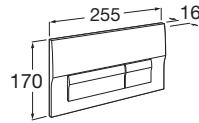

Operating plates for **Active** installation systems

B01 Dual

Plate B01 Dual

Operating plate
White

Ref. A8901170B0

Plate B01 Dual

Operating plate
Chrome

Ref. A8901170B1