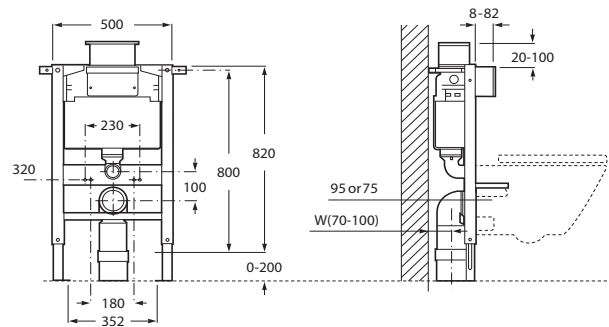

Duplo WC L under window

- ••• 6/3L
- ••• 4,5/3L

Concealed structure for toilet with dual flush cistern. Allows front or top activation. Draining elbow $\varnothing$ 90/110
Ref. A890121010