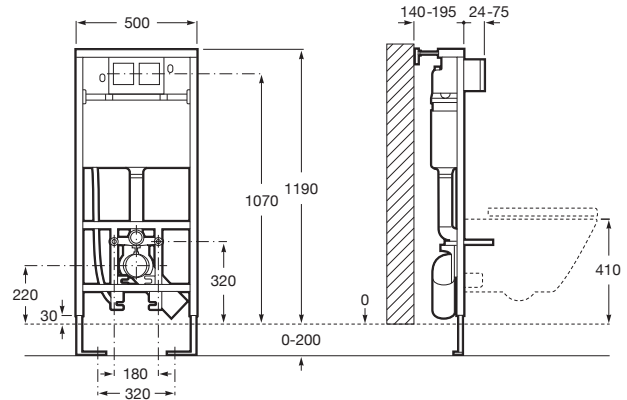

For wall-hung WC

Duplo WC Smart ⁽¹⁾

- 6/3L
- 4,5/3L
- 4/2L

Installation system for wall-hung WC. With cistern, dual flush mechanism 6/3, 4,5/3 or 4/2 litres and installation accessories. Smart toilet connection and a corrugated pipe. Minimum depth 140mm, height 1190 and draining elbow \varnothing 90/110
Ref. A890090800