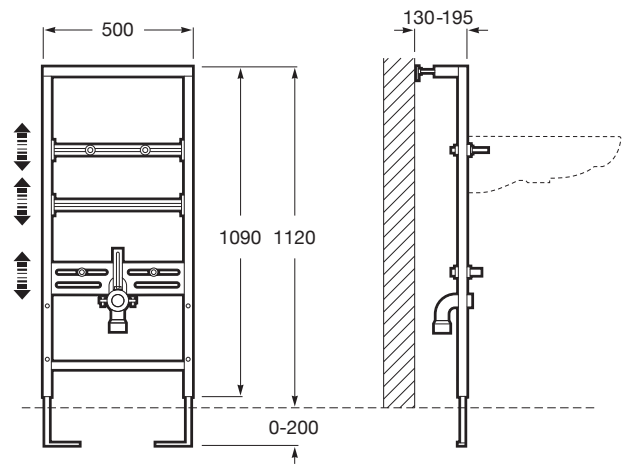

Ref. A8901170B1

52-B Dual

Plate 52-B Dual

Operating plate
White

Ref. A8901150B0

Plate 52-B Dual

Operating plate
Chrome

Ref. A8901150B1

62-B Dual

Plate 62-B Dual

Operating plate
White

Ref. A8901160B0

Plate 62-B Dual

Operating plate
Chrome

Ref. A8901160B1

For basins

Duplo Basin

Installation system for wall-hung basins.
With installation accessories.
Minimum depth 140 mm
Ref. A890093000

For wall-hung bidet

Duplo Bidet

Installation system for wall-hung bidet.
With installation accessories.
Minimum depth 140 mm
Ref. A890091200