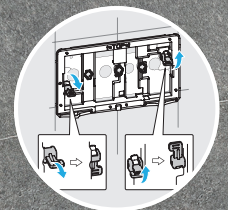

Double flush water cistern

Pushbuttons with double flush of 6/3 L, 4,5/3 L or 4/2 L to choose the volume of water in the flush.

6/3L

4,5/3L

4/2L

High quality materials

Roca has always worked with the best materials. We can therefore offer you products that are a quality reference and that endure over time regardless of their intensive use. All cisterns **Duplo One**, **Duplo** and **Basic** are equipped with an anti-siphon inlet valve, with a class I noise level (below 20 dBA).