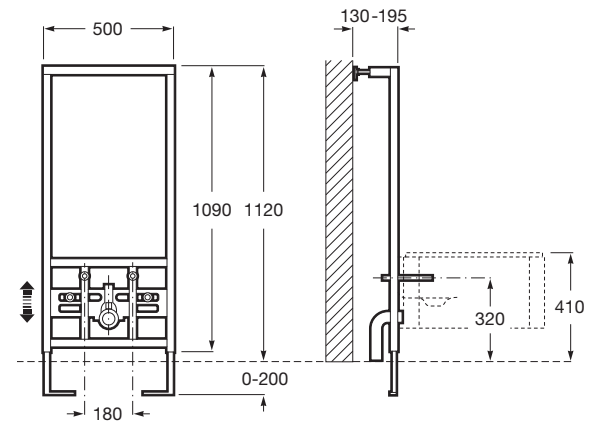

Duplo Basin

Installation system for wall-hung basins.
With installation accessories.
Minimum depth 140 mm
Ref. A890093000

For wall-hung bidet

Duplo Bidet

Installation system for wall-hung bidet.
With installation accessories.
Minimum depth 140 mm
Ref. A890091200