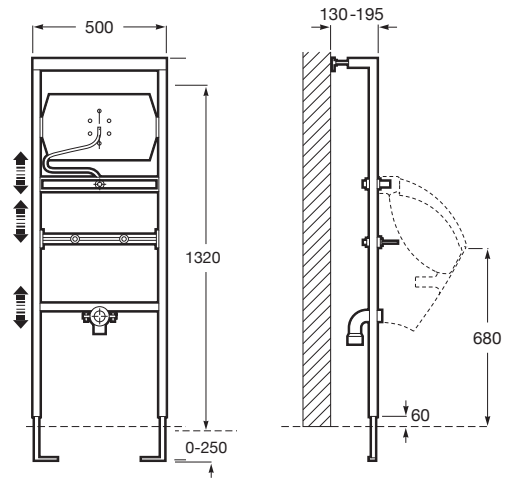

For urinal

Duplo Universal urinal

Accessibility and comfort

Duplo Handicapped*

Silent in wall

Noise absorption joint
Ref. A890063000