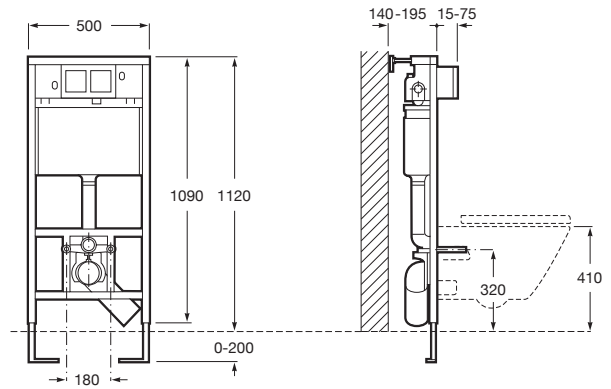

- 6/3L
- 4,5/3L
- 4/2L

Installation system for wall-hung WC. With cistern, dual flush mechanism 6/3, 4,5/3 or 4/2 litres and installation accessories. Minimum depth 140 mm. Draining elbow \varnothing 90/90 and \varnothing 90/110
Ref. A890090020