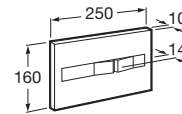

Operating plates for **Duplo and Basic WC** cisterns

PL1 Dual

Plate PL1 Dual

Operating plate
White
Ref. A890095000

Plate PL1 Dual

Operating plate
Chrome
Ref. A890095001

PL2 Dual

Plate PL2 Dual