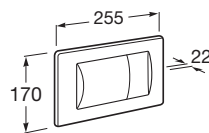

62-B Dual

Plate 62-B Dual

Operating plate
White

Ref. A8901160B0

Plate 62-B Dual

Operating plate
Chrome

Ref. A8901160B1

For basins