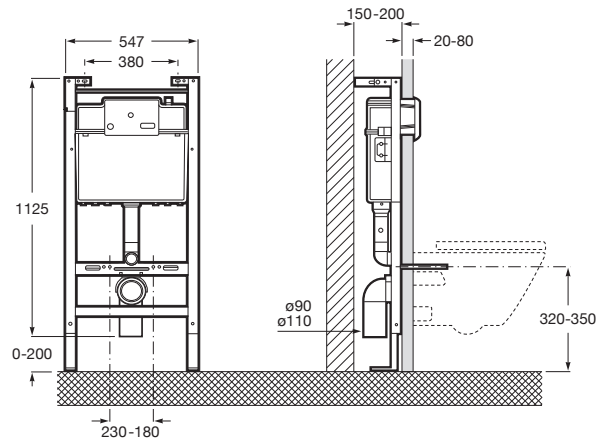

min.
80 mm

Duplo One

For wall-hung WC

Duplo WC One

- 6/3L
- 4,5/3L
- 4/2L

Built-in structure with compact dual-flush cistern for wall-hung WC. Minimum depth horizontal outlet: 80 mm. Minimum depth vertical outlet: 107/125 mm (DN90/DN100). Axial distance of 180 and 230 mm. Elbow \varnothing 90/ \varnothing 110. Metallic profile capable of withstanding 400 kg. Adjustable feet from 0-200 mm with braking system. Upper hydraulic connections.

Active

For wall-hung WC

Active WC

6/3L
4,5/3L

Installation system for wall-hung WC.
With cistern, dual flush mechanism 6/3 and
4,5/3 litres and installation accessories.
Draining elbow \varnothing 90/110
Ref. A89011001B⁽¹⁾

⁽¹⁾Compatible only with operating plates
52-B, 62-B and B01

Active SET WC

6/3L
4,5/3L

Concealed cistern for wall-hung WC.
With cistern, dual flush mechanism
6/3 and 4,5/3 litres and installation
accessories.
Draining elbow \varnothing 90/90
Ref. A89011010B⁽¹⁾