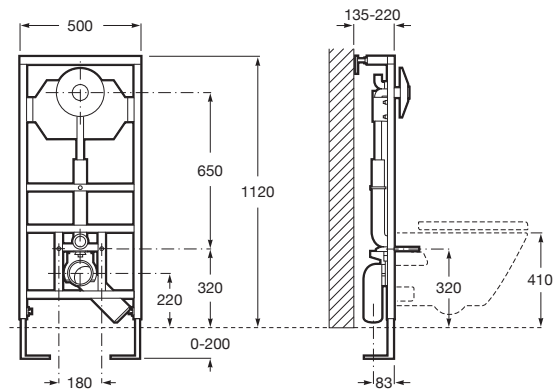

- 6/3L
- 4,5/3L
- 4/2L

Installation system for wall-hung WC. With cistern, dual flush mechanism 6/3, 4,5/3 or 4/2 litres and installation accessories. Minimum depth 140 mm. Draining elbow \varnothing 90/90 and \varnothing 90/110
Ref. A890090020

Duplo WC Compact

- COMPACT
- 6/3L
- 4,5/3L
- 4/2L

Installation system for wall-hung WC. With 8 cm compact cistern, dual flush mechanism 6/3, 4,5/3 or 4/2 litres and installation accessories. Minimum depth 80/90 mm. Draining elbow \varnothing 90/90 and \varnothing 90/110
Ref. A890080020

For wall-hung WC

Duplo WC Smart ⁽¹⁾

- 6/3L
- 4,5/3L
- 4/2L

Installation system for wall-hung WC. With cistern, dual flush mechanism 6/3, 4,5/3 or 4/2 litres and installation accessories. Smart toilet connection and a corrugated pipe. Minimum depth 140mm, height 1190 and draining elbow \varnothing 90/110
Ref. A890090800