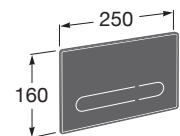

Plate PL10 Dual
Operating plate
Matt Brown
Ref. A89008920M

EP-1 Dual Electronic*

Plate EP-1 Dual Electronic
Operating plate
Black Glass
Ref. A890102008

Operating plate for
compact versions
Black Glass
Ref. A890103008