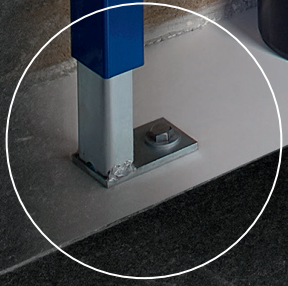

Double flush water cistern

Pushbuttons with double flush of 6/3 L, 4,5/3 L or 4/2 L to choose the volume of water in the flush.

6/3L

4,5/3L

4/2L

High quality materials

Roca has always worked with the best materials. We can therefore offer you products that are a quality reference and that endure over time regardless of their intensive use. All cisterns **Duplo One**, **Duplo** and **Basic** are equipped with an anti-siphon inlet valve, with a class I noise level (below 20 dBA).