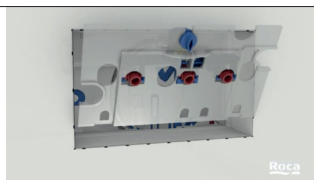

Stainless steel
operating plate
Ref. A890097400

Plate PL3 Dual

Stainless steel
operating plate
Ref. A890097004

Plate PL3-E Dual Electronic

Only for Compact versions.
Stainless steel operating plate
Ref. A890097300