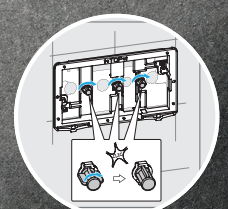

Double flush water cistern

Pushbuttons with double flush of 6/3 L, 4,5/3 L or 4/2 L to choose the volume of water in the flush.

6/3L

4,5/3L

4/2L

High quality materials

Roca has always worked with the best materials. We can therefore offer you products that are a quality reference and that endure over time regardless of their intensive use. All cisterns **Duplo One**, **Duplo** and **Basic** are equipped with an anti-siphon inlet valve, with a class I noise level (below 20 dBA).