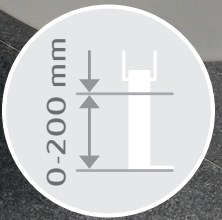

Double flush water cistern

Pushbuttons with double flush of 6/3 L, 4,5/3 L or 4/2 L to choose the volume of water in the flush.

6/3L

4,5/3L

4/2L

High quality materials

Roca has always worked with the best materials. We can therefore offer you products that are a quality reference and that endure over time regardless of their intensive use. All cisterns **Duplo One**, **Duplo** and **Basic** are equipped with an anti-siphon inlet valve, with a class I noise level (below 20 dBA).