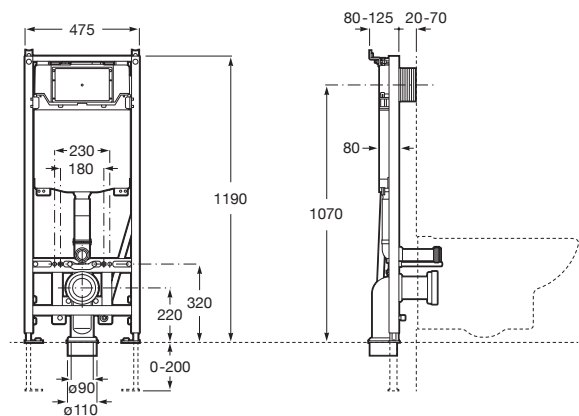

- ••• 6/3L
- ••• 4,5/3L
- ••• 4/2L

Built-in structure with compact dual-flush cistern, inlet flexible pipe for Smart Toilets, corrugated pipe and installation accessories. Minimum depth horizontal outlet: 80 mm. Minimum depth vertical outlet: 107/125 mm (DN90/DN100). Height 1,190 mm and elbow $\varnothing$ 90/ $\varnothing$ 110. Axial distance of 180 and 230 mm. Recommended for the installation of wall-hung Inspira In-Wash®. Adjustable feet from 0-200 mm with braking system. Upper hydraulic connections.

Ref. A890078020