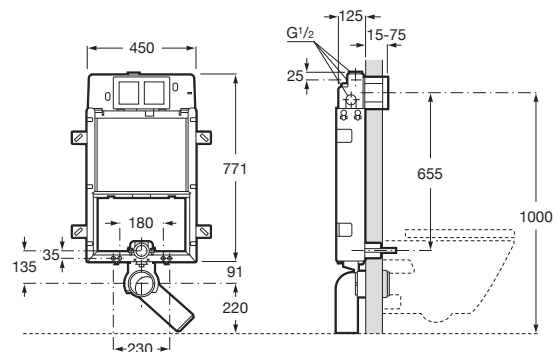

For wall-hung WC

Duplo WC Smart ⁽¹⁾

- 6/3L
- 4,5/3L
- 4/2L

Installation system for wall-hung WC. With cistern, dual flush mechanism 6/3, 4,5/3 or 4/2 litres and installation accessories. Smart toilet connection and a corrugated pipe. Minimum depth 140mm, height 1190 and draining elbow \varnothing 90/110
Ref. A890090800

Concealed cistern with dual flush mechanism 6/3, 4,5/3 or 4/2 litres for wall-hung WC. Minimum depth 125 mm. Draining elbow \varnothing 90/90 and \varnothing 90/110
Ref. A890090120

For wall-hung WC

Basic WC Compact