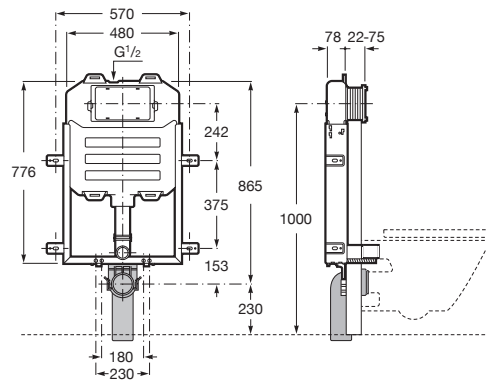

Concealed cistern with dual flush mechanism 6/3, 4,5/3 or 4/2 litres for wall-hung WC. Minimum depth 125 mm. Draining elbow \varnothing 90/90 and \varnothing 90/110
Ref. A890090120

For wall-hung WC

Basic WC Compact

COMPACT

6/3L

4,5/3L

4/2L

Compact concealed cistern with dual flush mechanism 6/3, 4,5/3 or 4/2 litres, for wall-hung WC. With fixations and connecting pipe. Minimum depth 80/90 mm. Draining elbow \varnothing 90/90 and \varnothing 90/110
Ref. A890080120