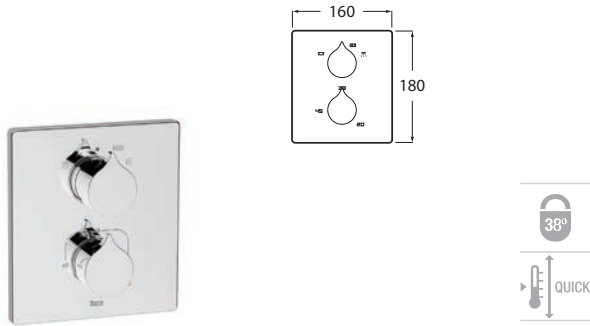

Insignia-T* / Thermostatic

Built-in thermostatic bath-shower mixer

Built-in thermostatic bath-shower mixer with diverter-flow regulator
Chromed.

Ref. A5A0C3AC00
1 854 RON

To be completed with RocaBox Ref. A525869403