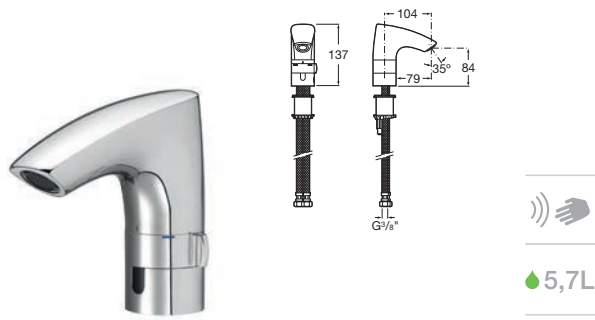

Electronic basin mixer M3-E*

Electronic basin mixer with flow limiter and flexible supply hoses. Chromed.

Powered by 4 AA alkaline batteries (1.5V LRG).
Ref. A5A5302C00
2 617 RON

Powered by mains connection (230)⁽¹⁾.
Ref. A5A5502C00
3 028 RON