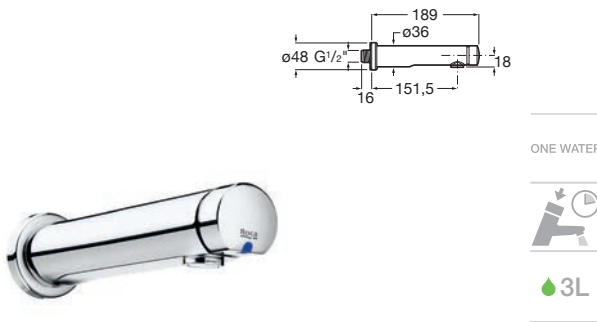

Built-in long spout basin faucet*

Built-in long spout basin faucet with aerator. Chromed.
Ref. A5A7979C00
797 RON