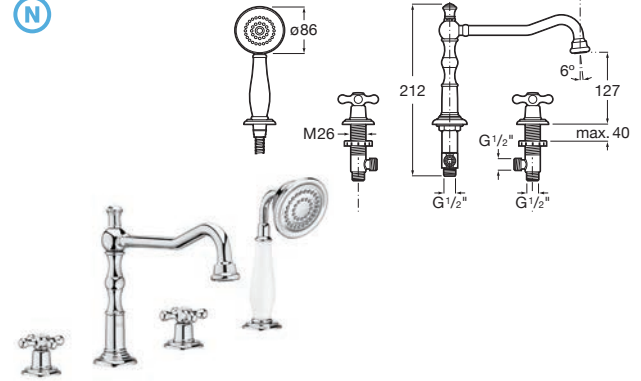

Deck-mounted bath-shower mixer *