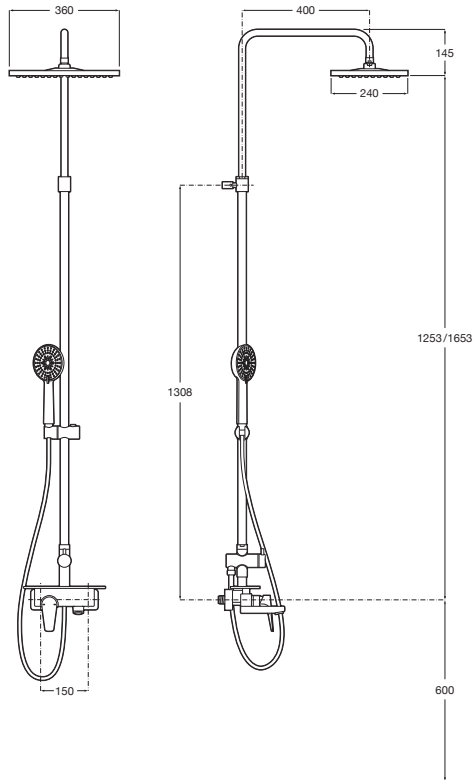

Even-M Square

Even-M Square single-lever bath-shower column with shelf

Single-lever bath-shower column with shelf, adjustable height from 1253 to 1653 mm, hand shower, flexible hose and swivel bracket. Chromed.

Ref. A5A9C90C00
2 277 RON