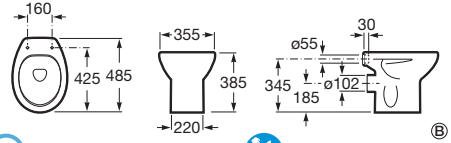

SUPRALIT® seat and cover with
soft-closing system, metal hinges
Ref. A801B62..B
White
207 RON

SLIM seat and cover with
soft-closing system
Ref. A801392..1
White
124 RON