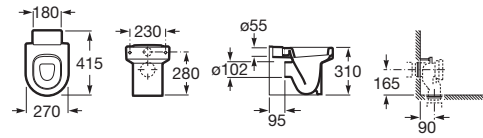

Baby toilets

Happening Baby*

BTW

415 mm length
310 mm height

Baby WC pan dual outlet for built-in or high-level cistern or fluxor, BTW, fixing kit, elbow for vertical waste
Ref. A347115000
White
906 RON

Seat for Happening baby WC pan
Ref. A801116004
White
355 RON
Ref. A801116714
Yellow
355 RON

Baby*

FLAT BOWL

385 mm length.
350 mm height.

Baby WC pan for built-in or high-level cistern or fluxor

Horizontal outlet
Ref. A344PB700
353 RON

Vertical outlet
Ref. A344PB8000
424 RON

Seat for Baby WC pan
Ref. A801PB6004
235 RON

D-Trit*

VC MACERATOR
Ref. A869000000
2 014 RON

High-level cistern

Universal

6/3L

High/semi high plastic cistern, 6/3L
Ref. A890200000
195 RON

Dimensions in mm.

Prices in RON without VAT.
The present pricelist cancels the previous one.

*Product on request