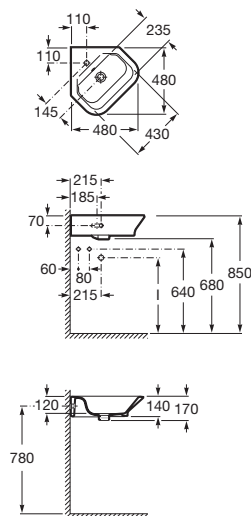

Corner basin

480 x 480 mm

Basin with fixing kit
Ref. A32747R..0
White
347 RON