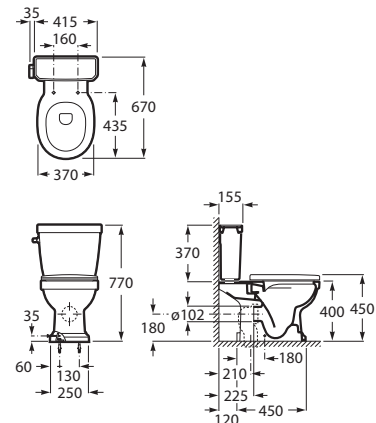

670 mm length

Close-coupled WC Rimless
with dual outlet, with elbow
and fixing kit
Ref. A3420A7000
White
2 257 RON

Cistern
with dual-flush mechanism
4,5/3 litres
Ref. A3410A1000
White
901 RON

SUPRALIT® seat and cover
with soft-closing system,
metal hinges
Ref. A801B5200B
White
565 RON