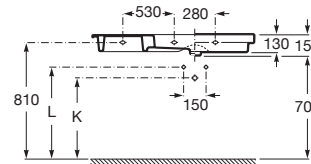

Prisma

1100 x 450 mm

Basin
with fixing kit
Ref. A327541000
White
1 322 RON