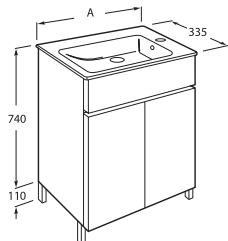

Unik Cube Compact

Includes base unit with 2 doors and basin.

COMPACT
33.5 CM

A
600
500

Optional: set of legs, 110 mm
Ref. A816818339
49 RON

Base with 2 drawers and washbasin

600mm

Ref. A851201806 (glossy white) - 692 RON

Base Unit	Washbasin
A857059806	A325006000

500mm

Ref. A851200806 (glossy white) - 641 RON

Base Unit	Washbasin
A857058806	A325007000