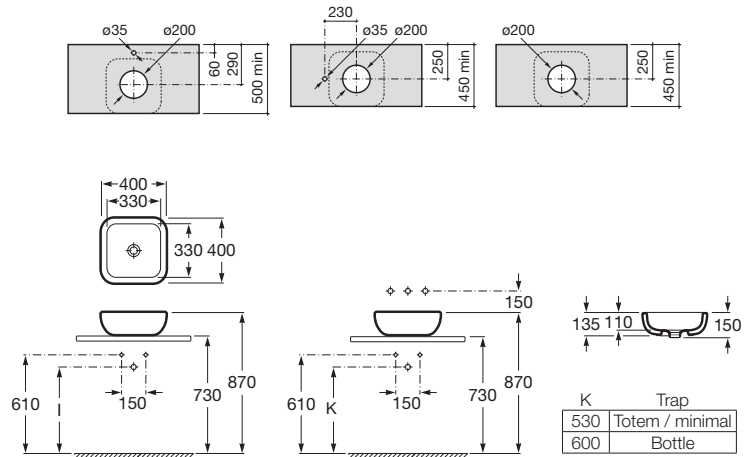

Urbi 1

ø 450 mm
Over countertop basin
Ref. A327225..0
White
793 RON

Khroma⁽¹⁾

400 x 400 mm
Over countertop basin
Ref. A327654000
White
719 RON

Diverta

600 x 440 mm
Over countertop basin
Glazed on 4 sides
Ref. A32711G000
White
717 RON

Dimensions in mm. Prices in RON without VAT. The present pricelist cancels the previous one.

Replace (..) in the product reference with the code of the chosen finish.

⁽¹⁾ Till end of stock