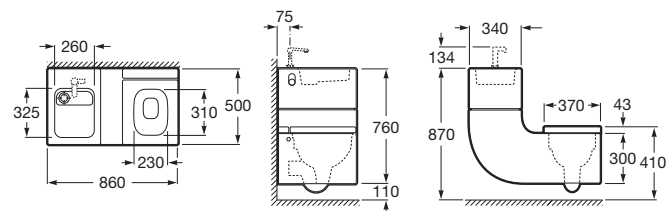

W+W*

Basin and WC 2 in 1

COMPACT

6/3L

Basin WC and Singles faucet. Includes cover. Ref. A893020001. 18 037 RON

Dimensions in mm.

Prices in RON without VAT. The present pricelist cancels the previous one.

*Product on request

Replace (..) in the product reference with the code of the chosen finish.