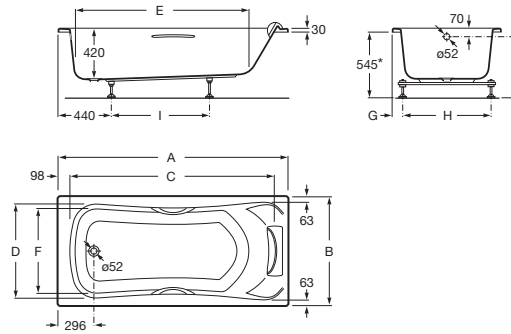

BeCool*

ACRYLIC

A	B	C	D	E	F	G	H	I	Litr.¹
1900	900	1695	774	1435	695	85	730	810	300
1800	800	1595	674	1335	590	80	640	810	240
1700	800	1495	674	1235	590	80	640	700	225

¹ Liters to the overflow

*Mounting height with panel

Acrylic bath

Dimensions	Ref.	Massage	Finishes	Capacity	White	
1900 x 900	Ref. A248046001	Total	Chrome	300 L PD	24 248 RON	
	Ref. A248014001	Without massage	Chrome	300 L	4 883 RON	
1800 x 800	Ref. A248048001	Total	Chrome	240 L PD	26 131 RON	
	Ref. A248015001	Without massage	Chrome	240 L	3 215 RON	
1700 x 800	Ref. A248050001	Total	Chrome	225 L PD	24 872 RON	
	Ref. A248016001	Without massage	Chrome	225 L	2 760 RON	
	Ref. A247997000	Headrest and handles as standard				

For version without massage the siphon ø 52 is ordered separately: **A506404600 - 189 RON**