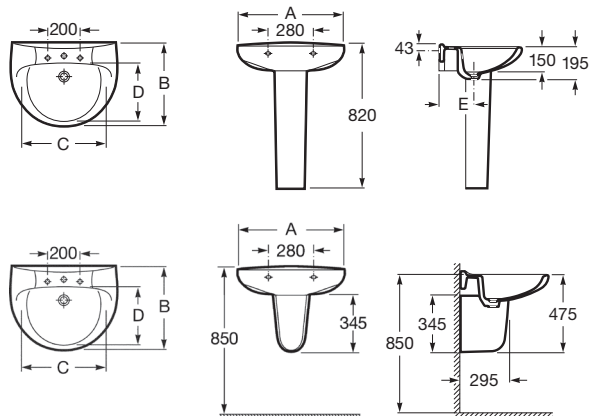

650 x 510 mm

Basin with fixing kit
Ref. A325391..0
White
157 RON

560 x 460 mm

Basin with fixing kit
Ref. A325393..0
White
139 RON

520 x 410 mm

Basin with fixing kit
Ref. A325394..0
White
114 RON

Pedestal
Ref. A331300..1
White
136 RON

Semipedestal
Ref. A336312..5
White
144 RON