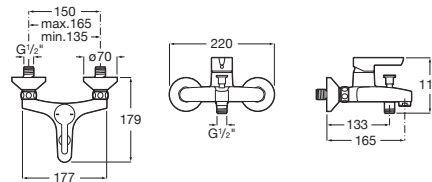

Wall-mounted bath-shower mixer

Single-lever bath-shower mixer with diverter
Chrome.

Ref. A5A027AC0K
343 RON