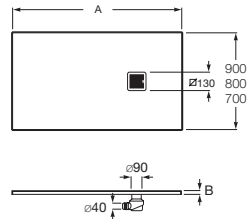

- 10
- 20
- 40
- 63
- 64
- 65
- 66

A	B
1800	31
1600	31
1400	31
1200	28
1000	26

Dimensions Standard

Dimensions		
1800 x 900 x 31	Ref. AP0170838401..0	3 866 RON
1600 x 900 x 31	Ref. AP0164038401..0	3 451 RON
1400 x 900 x 31	Ref. AP0157838401..0	3 205 RON
1200 x 900 x 28	Ref. AP014B038401..0	2 407 RON
1000 x 900 x 26	Ref. AP013E838401..0	1 889 RON
1800 x 800 x 31	Ref. AP0170832001..0	2 971 RON
1600 x 800 x 31	Ref. AP0164032001..0	2 669 RON
1400 x 800 x 31	Ref. AP0157832001..0	2 397 RON
1200 x 800 x 28	Ref. AP014B032001..0	2 135 RON
1000 x 800 x 26	Ref. AP013E832001..0	1 819 RON
1800 x 700 x 31	Ref. AP017082BC01..0	2 669 RON
1600 x 700 x 31	Ref. AP016402BC01..0	2 397 RON
1400 x 700 x 31	Ref. AP015782BC01..0	2 125 RON
1200 x 700 x 28	Ref. AP014B02BC01..0	1 912 RON
1000 x 700 x 26	Ref. AP013E82BC01..0	1 708 RON

Dimensions in mm. Prices in RON without VAT. The present pricelist cancels the previous one.

*Product on request

Replace (..) in the product reference with the code of the chosen finish.