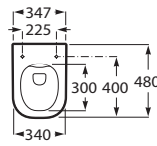

(N)

480 mm length
Wall-hung WC,
Rimless
Ref. A34647A..0
White
865 RON

Seat and cover with soft-closing system, metal hinges
Ref. A801732..4
White
401 RON

COMPACT

RIMLESS

Seat and cover with metal hinges,
Ref. A801730..4
White
249 RON