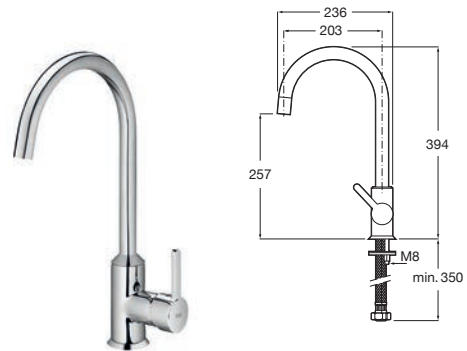

Single-lever kitchen sink mixer