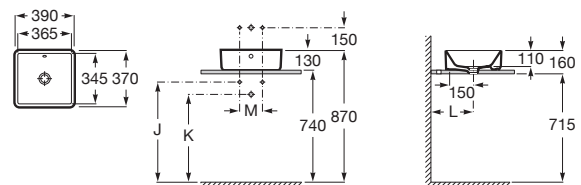

Over countertop basin

390 x 370 mm

Over countertop basin

Ref. A3270ML..0

White

488 RON