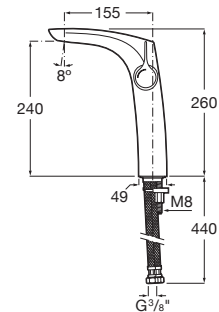

5L

COLD
START

High spout basin mixer with smooth body and flexible supply hoses. Cold start. Everlux.
Ref. A5A3C3A..0
2 802 RON

CN RG NM