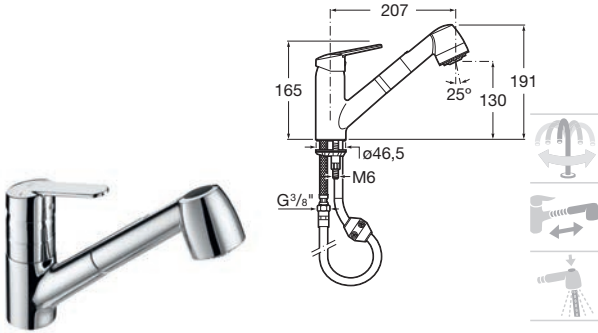

Victoria / Victoria Pro

Victoria single-lever kitchen sink mixer with removable spout

Single-lever kitchen sink mixer with removable swivel spout, rinse spray function and flexible supply hoses.
Chromed.
Ref. A5A8125C00
584 RON