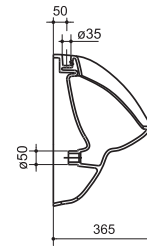

Urinals

Merino

Back inlet urinal
White
Ref. A3590J1000
398 RON

Top inlet urinal
White
Ref. A3590J0000
398 RON

Dividers

Wing*