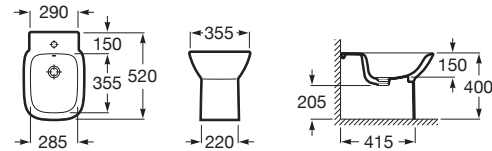

Bidet

540 mm length
Bidet
with fixing kit
Ref. A355994..0
White
278 RON

Cover with soft-closing
system, metal hinges
Ref. A8069D2..4
White
187 RON

Cover with metal hinges
Ref. A8069D0..4
White
142 RON

Bidet

520 mm length
BTW bidet
with fixing kit
Ref. A355997..0
White
343 RON

BTW

Wall-hung bidet

540 mm length
Bidet
Ref. A355995..0
White
446 RON

Cover with soft-closing
system, metal hinges
Ref. A8069D2..4
White
187 RON

Cover with metal hinges
Ref. A8069D0..4
White
142 RON

Colours (vitreous china)

White
00

Dimensions in mm. Prices in RON without VAT. The present pricelist cancels the previous one.

Replace (..) in the product reference with the code of the chosen finish.