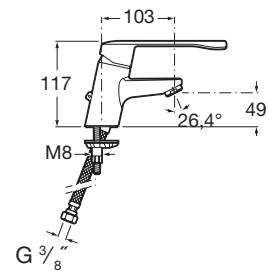

Basin mixer with chain connector and flexible supply hoses. Elbow handle for people with reduced mobility. Chrome.

Ref. A5A3123C00
384 RON

Wall-mounted bath-shower mixer

Wall-mounted bath-shower mixer with automatic diverter, handshower 1,70 m flexible hose and swivel wall bracket. Handle for people with reduced mobility. Chrome.