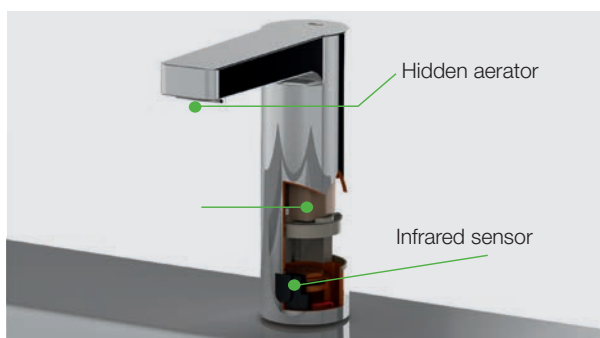

Hygiene

The Roca Electronic's range is designed with pure and modern lines that prevent dirt from being deposited. Thanks to the use without contact, the user does not have to handle the mixer with what maximum hygiene benefits are guaranteed.

Easy installation

Installation of the electronic mixers Roca is the same as that of the standard single-mixer mixer. In addition, the power box can be placed by means of an adhesive tape included in the box or bolted to wall.

Power supply to a network or batteries

In order to meet the needs of public spaces, all Roca Electronic's series are available with a network connection or batteries so that the user chooses the most optimal option. For models with batteries, the mixer incorporates a light indicator that activates when the battery is low.

Hygiene

Especially designed for public spaces, its robust design ensures the durability of the product. In addition, the electronic mixers Roca incorporate hidden aerators to avoid vandalism and robbery.

Reliability

The electronic mixers Roca meet all the requirements of the European regulations EN-15091: 2006 and in addition the design and manufacturing process is certified with the norms ISO 9001: 2008 and ISO 14001: 2004.

Electronic faucet