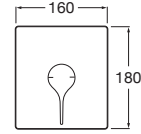

Single-lever built-in bath or shower mixer.
Everlux.
To be completed with RocaBox ref. A525869403
Ref. A5A2B3A..0
1 399 RON