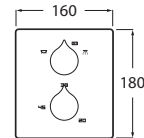

Built-in thermostatic bath-shower mixer.
Everlux.
To be completed with RocaBox ref. A525869403
Ref. A5A0C3A..0
2 418 RON