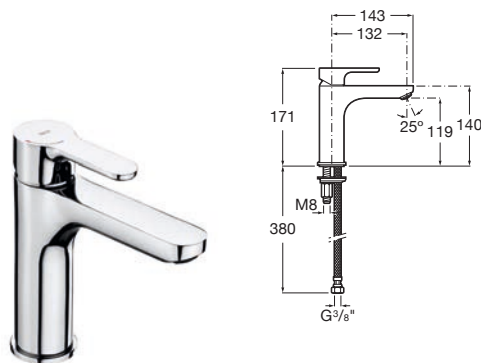

Mezzo basin mixer

MEZZO

5L

COLD
START

Mezzo-spout single-lever basin mixer with XL handle.
Smooth body. With aerator and flexible supply hoses.
Cold Start. Chrome.
Ref. A5A3B09C00
427 RON