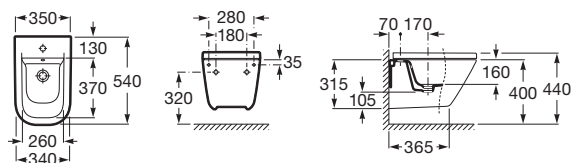

Wall-hung bidet Square

540 mm length

Bidet
Ref. A357475..0
 White
586 RON

Cover with soft-closing system, metal hinges
Ref. A806472..4
 White
261 RON

Cover with metal hinges
Ref. A806470..4
 White
224 RON