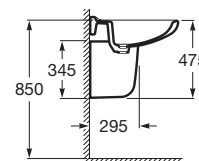

⁽¹⁾Not compatible with pedestal or semipedestal

Victoria

A	B	C	D	E
650	510	520	335	205
560	460	450	295	205
520	410	415	255	190

650 x 510 mm

Basin with fixing kit
Ref. A325391..0
 White
157 RON

560 x 460 mm