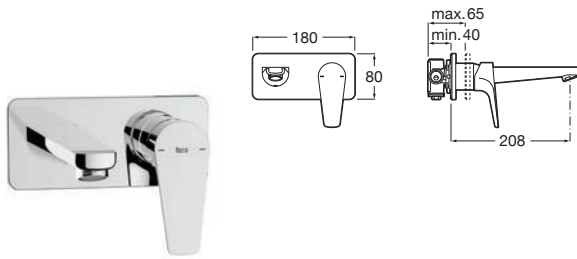

Built in basin mixer

Built-in basin mixer.
 Chrome.
Ref. A5A3590C00
559 RON

To be completed with Universal Box
Ref. A52520603
282 RON

Bidet mixer

Single-lever bidet mixer with swivel aerator,
 pop-up waste and flexible supply hoses.
 Chrome.
Ref. A5A6090C00
427 RON