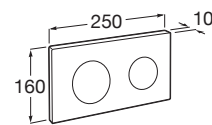

Plate PL10.A Dual
Operating plate
Matt White
Ref. A890189207
205 RON