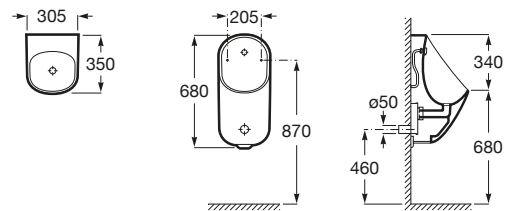

Proton ⁽¹⁾

(N)

RIMLESS