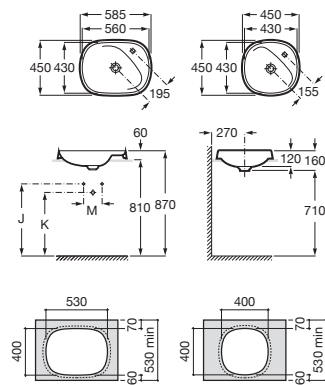

Drop-in basins

Beyond*

00 62 63 64 65 66

585 x 450 mm

Basin FINECERAMIC®
Includes universal waste with ceramic plug ø72 mm.
Ref. A3270B6..0

White	Colour
1 465 RON	1 758 RON

450 x 450 mm

Basin FINECERAMIC®
Includes universal waste with ceramic plug ø72 mm.
Ref. A3270B7..0

White	Colour
1 187 RON	1 424 RON

FINE
CERAMIC®

	K	L	M
Totem	530	610	150
Minimal	530	610	150
Bottle	610	640	150