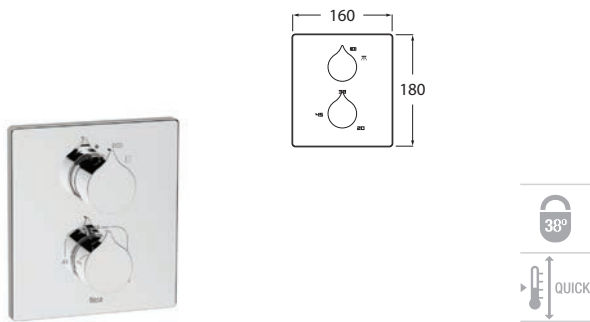

Built-in thermostatic bath or shower mixer

Built-in thermostatic bath or shower mixer.
Chromed.

Ref. A5A2C3AC00
1 570 RON

To be completed with RocaBox Ref. A525869403