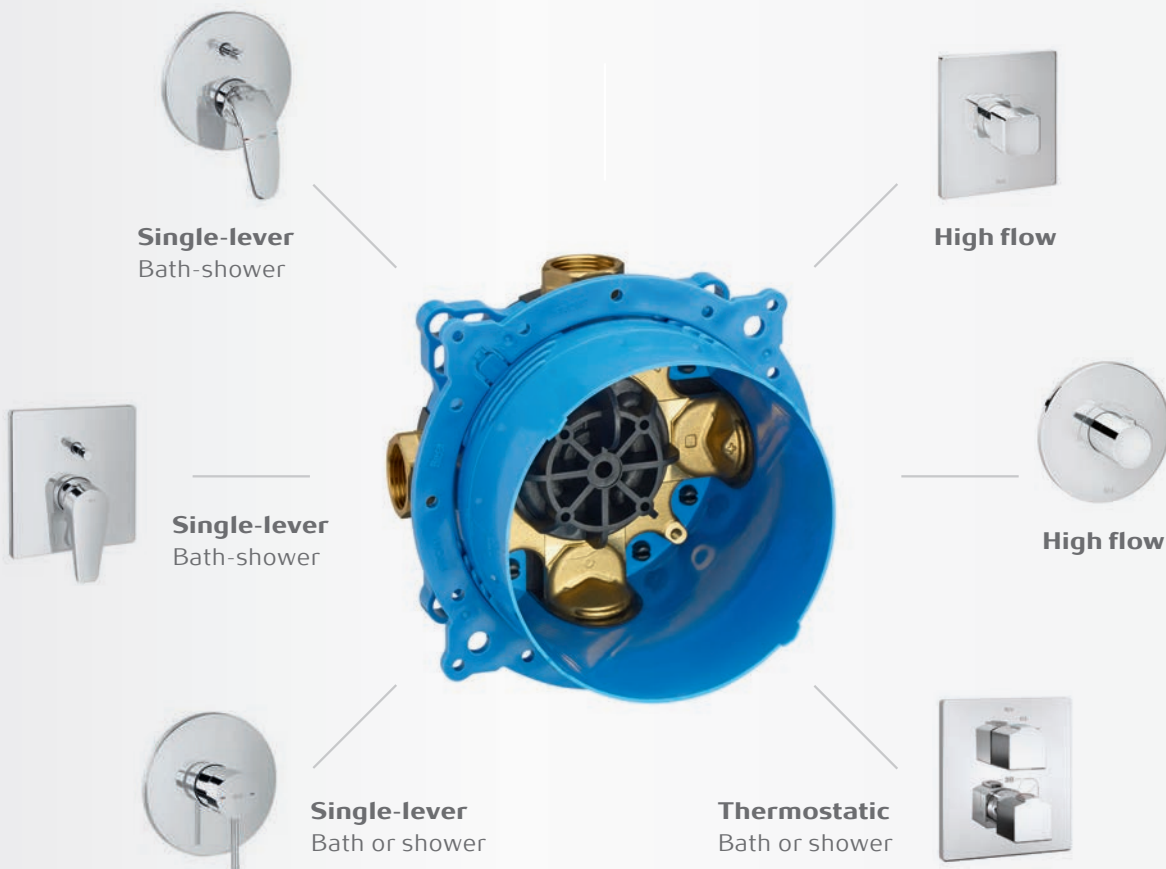

RocaBox

Built-in faucets

Roca presents RocaBox, the universal solution for all built-in installations. A solution that is easy to install, practical, compact and versatile, for any type of wall. At only 70 mm, it is the minimum installation depth for any universal box. Valid for thermostatic or single lever, shower or bath-shower faucets. RocaBox is the ideal solution for a built-in shower or bath-shower faucets.

RocaBox Universal solution