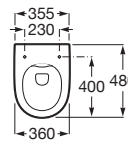

SUPRALIT® seat and cover with metal hinges
Ref. A8012AB..B
White
175 RON

SLIM seat and cover with soft-closing system
Ref. A8012B2..2
White
209 RON