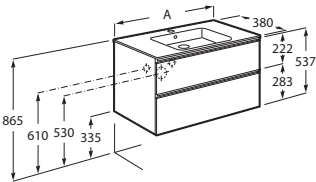

Unik Compact (2 drawers)

Includes base unit and basin. The basin is always supplied in white.

A
800
700
600
500

Set of 2 legs 335 mm

Ref. A816826339 - 163 RON
aluminum legs for glossy white (806) finish

Ref. A816826458* - 163 RON
nickel legs for glossy anthracite grey (153), city oak (402), nordic ash (434) and matt light grey (447) finishes

2 drawers

800 mm*

Ref. A851497806 (glossy white) - 1 698 RON
Ref. A851497153 (glossy anthracite grey) - 1 698 RON
Ref. A851497447 (matt light grey) - 1 698 RON
Ref. A851497434 (nordic ash) - 1 698 RON
Ref. A851497402 (city oak) - 1 698 RON

700 mm

Ref. A851496806 (glossy white) - 1 635 RON
Ref. A851496153 (glossy anthracite grey)* - 1 635 RON
Ref. A851496447 (matt light grey)* - 1 635 RON
Ref. A851496434 (nordic ash)* - 1 635 RON
Ref. A851496402 (city oak)* - 1 635 RON

600 mm

Ref. A851495806 (glossy white) - 1 559 RON
Ref. A851495153 (glossy anthracite grey)* - 1 559 RON
Ref. A851495447 (matt light grey)* - 1 559 RON
Ref. A851495434 (nordic ash)* - 1 559 RON
Ref. A851495402 (city oak)* - 1 559 RON

500 mm*

Ref. A851494806 (glossy white) - 1 484 RON
Ref. A851494153 (glossy anthracite grey) - 1 484 RON
Ref. A851494447 (matt light grey) - 1 484 RON
Ref. A851494434 (nordic ash) - 1 484 RON
Ref. A851494402 (city oak) - 1 484 RON