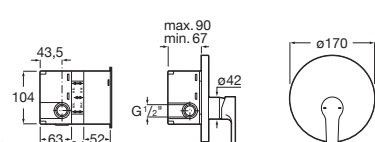

Built-in bath or shower mixer