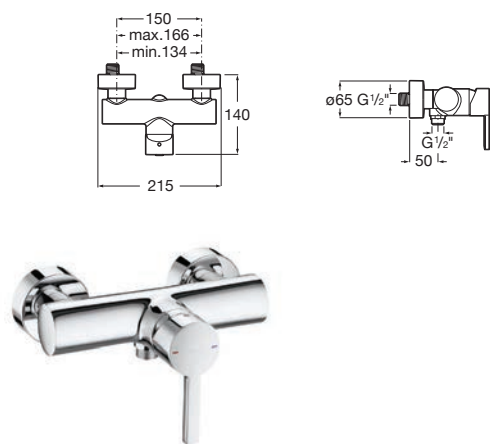

Wall-mounted shower mixer

Single-lever shower mixer
Chrome.
Ref. A5A2196C00*
489 RON