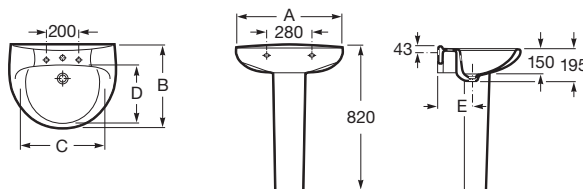

⁽¹⁾Not compatible with pedestal or semipedestal

Victoria

A	B	C	D	E
650	510	520	335	205
560	460	450	295	205
520	410	415	255	190

650 x 510 mm

Basin with fixing kit
Ref. A325391..0
 White
157 RON

560 x 460 mm