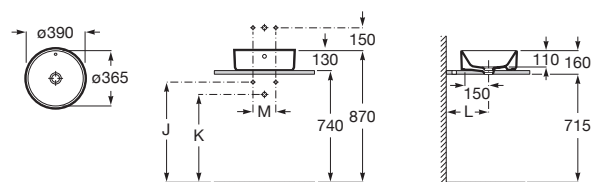

Over countertop basin

$\varnothing 390$ mm

Over countertop basin

Ref. A3270MJ..0

White

328 RON

Dimensions
in mm.

Prices in RON without VAT.
The present pricelist cancels the previous one.

Replace (..) in the product reference with the
code of the chosen finish.