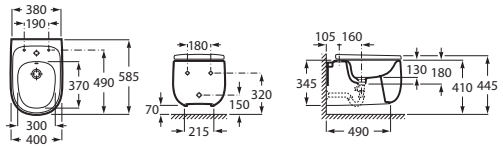

585 mm length

Wall-hung bidet with fixing kit
Ref. A3570B6..0

SUPRALIT® cover with soft-closing system, metal hinges, Easy Remove
Ref. A806B82..B

White	Colour
3 590 RON	4 307 RON

White	Colour
689 RON	689 RON

Dimensions in mm.

Prices in RON without VAT. The present pricelist cancels the previous one.

*Product on request

Replace (..) in the product reference with the code of the chosen finish.