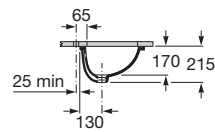

Grand Berna

620 x 390 mm

Built-in basin
with fixing kit,
enameled on both sides

Ref. A327899..0

White

673 RON