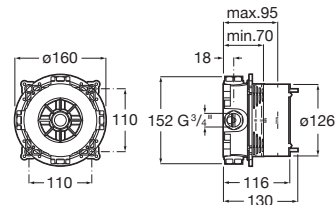

RocaBox

RocaBox Universal.
Ref. A525869403
468 RON