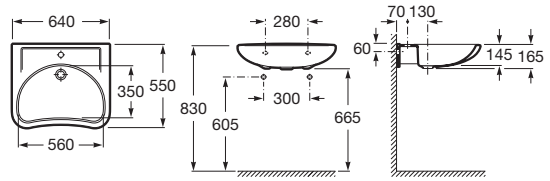

Access

Basin

640 x 550 mm

Basin with fixing kit
Ref. A327230000
490 RON

Concealed waste fitting with built-in trap and overflow
Ref. A506403207
441 RON

Support for basin
Ref. A816323000*
2 222 RON

Flexible trap for basin
Ref. A892814000*
108 RON