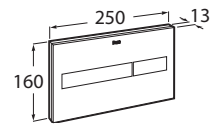

Plate PL7 Dual
Operating plate
Matt black
Ref. A890088206
130 RON

Plate PL7 Dual
Operating plate
Black Glass
Ref. A890088308
237 RON