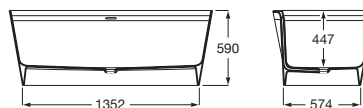

Baths / Surfex®

Alena*

SURFEX®

1590 x 790

Surfex® oval bath. Includes click-clack waste and siphon with cover Surfex®

	Massage	Capacity	White
Ref. A248467000	Without massage	315 L	11 032 RON

Alena*(1)

White and Coffee
OC

SURFEX®

1590 x 790

Surfex® oval bath. Includes click-clack waste and siphon with cover Surfex®

	Massage	Capacity	Colour
Ref. A248467..0	Without massage	315 L	13 238 RON

White and Onyx
OX

White and Beige
OB

White and Pearl
OP

Dimensions in mm.

Prices in RON without VAT. The present pricelist cancels the previous one.

*Product on request

Replace (..) in the product reference with the code of the chosen finish.

(1) Available second quarter