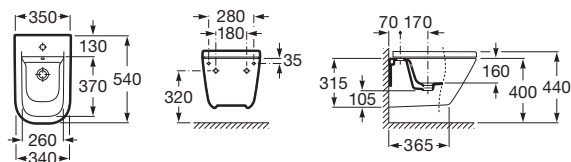

Wall-hung bidet with hidden fixation, Square

540 mm length

Bidet
Ref. A357476..0
White
689 RON

Cover with soft-closing system, metal hinges
Ref. A806472..4
White
261 RON

Cover with metal hinges
Ref. A806470..4
White
224 RON