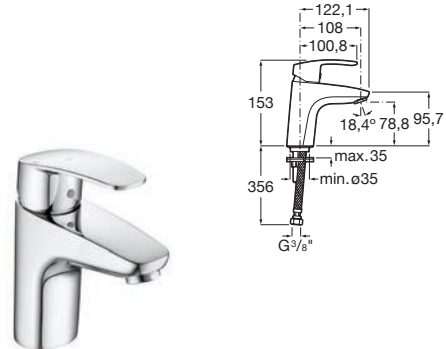

Basin mixer

5L

COLD
START

Single-lever basin mixer, smooth body, aerator and flexible supply hoses.
Cold start. Chrome.
Ref. A5A3298C00 ⁽¹⁾
339 RON

Built-in basin mixer

(N)

5L

Built-in single-lever basin mixer.
Chrome.

Ref. A5A3L98C00
453 RON

To be completed with built-in universal body.
Ref. A525220603
282 RON

Bidet mixer

Single-lever bidet mixer.
With aerator, pop-up waste and flexible supply hoses. Chrome.

Ref. A5A6098C00
399 RON

Dimensions in mm. Prices in RON without VAT.
The present pricelist cancels the previous one.

⁽¹⁾ Recommended installation with click-clack waste