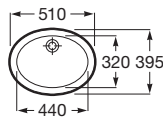

Neo Selene

510 x 395 mm

Drop-in or built-in basin
with fixing kit

Ref. A322307..0

White

422 RON