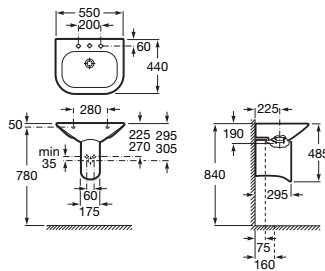

Basin for pedestal or semi pedestal

550 x 440 mm

Basin with fixing kit
Ref. A327642000
White
208 RON

Pedestal
Ref. A337641000
White
298 RON

Semi pedestal with
fixing kit
Ref. A337642000
White
129 RON