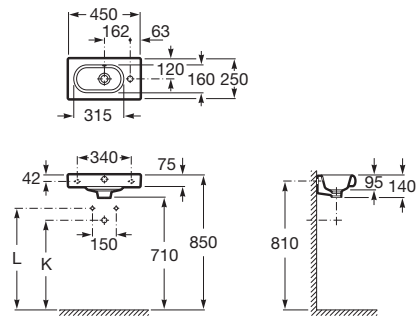

A	Application	K (siphon)	L	M
600	Wall-hung	530	610	150
550	Semipedestal	600	660	80

Compact Wall-hung basin

COMPACT

- 450 x 250 mm**
Wash-stand
with fixing kit
Ref. A327248..0
White
508 RON

Application	K (siphon)	L
Wall-hung	530	610
Semipedestal	570 Bottle	640