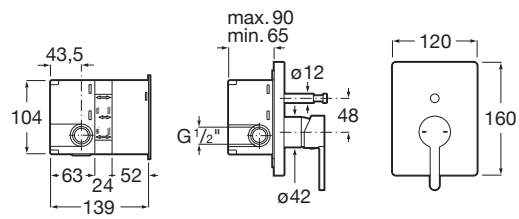

Built-in bath-shower mixer