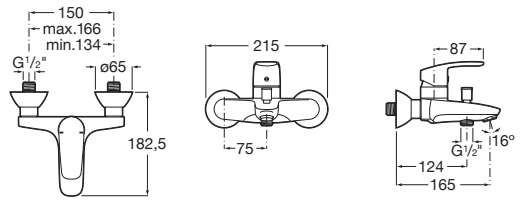

Wall-mounted bath-shower mixer

Single-lever bath-shower mixer
Chrome.
Ref. A5A0298C00
436 RON