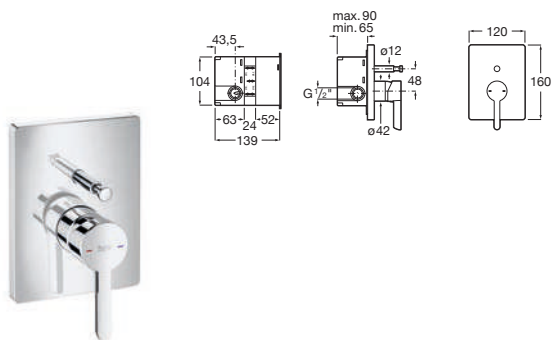

Built-in bath-shower mixer

Built-in bath-shower mixer with diverter
Chrome.
Ref. A5A0C7AC0K
338 RON