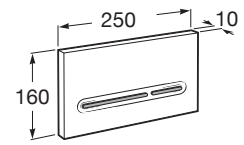

PL5 Dual

PL6 Dual

PL7 Dual

PL10 Dual

EP-1 Dual Electronic*

Operating plate for
compact versions
Black Glass
Ref. A890103008
2555 RON