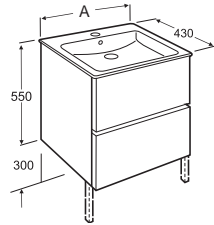

Finish | Furniture

Glossy white
806

Unik Cube

Includes base unit with 2 drawers and basin.

A
800
650
550

Optional: set of legs, 300 mm
Ref. A816817339
77 RON

Base with 2 drawers and washbasin

800mm