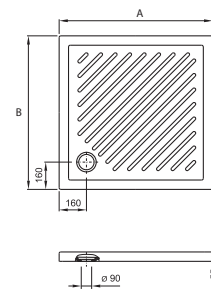

A	B	C
1200	800	600
1200	700	600
1000	800	500
1000	700	500
900	700	450

Roma

Vitreous china shower tray

VITREOUS
CHINA

Dimensions	Ref.	White
900 x 900 x 55	Ref. A374123000	516 RON
800 x 800 x 55	Ref. A374127000	412 RON
Waste 90 ø	Ref. A506404400	167 RON