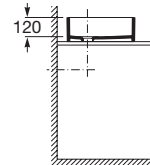

465 x 415 mm
Over countertop basin
Ref. A327720000
White
1 030 RON

K	Trap
530	Totem / minimal
640	Bottle