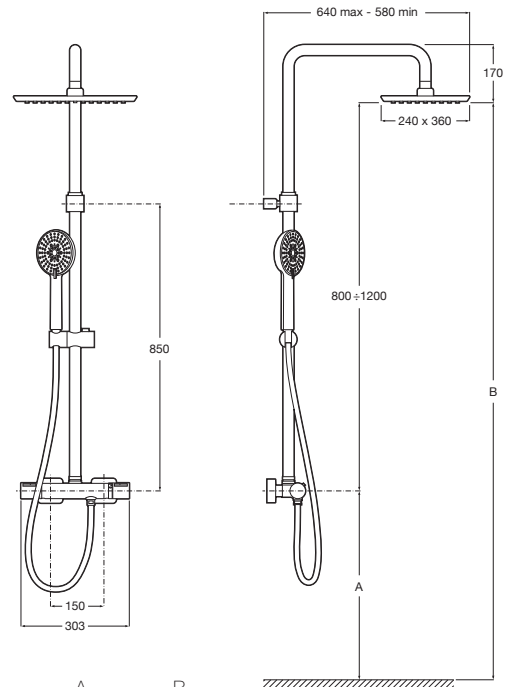

Even-T Square thermostatic shower column

A	B
900	1700-2100
1000	1800-2200
1100	1900-2300
1200	2000-2400

Thermostatic shower column with adjustable height from 800 to 1200 mm. The shower head can be swivelled, flexible hose 1,75m PVC satin and swivel bracket. Hand shower ø100 with 3 functions. Chromed.

Ref. A5A2080C00
3 130 RON