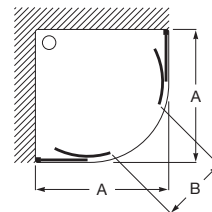

±6 mm

MaxiClean