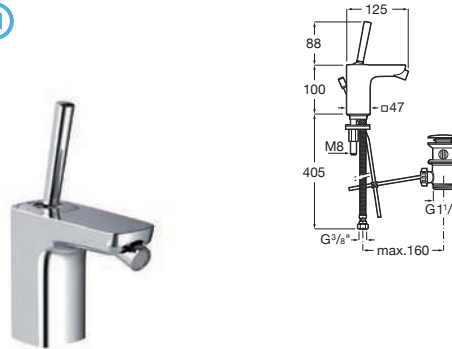

Bidet mixer*

(N)

Bidet mixer with pop-up waste and flexible supply hoses.

Chrome.

Ref. A5A606DC00
1 333 RON