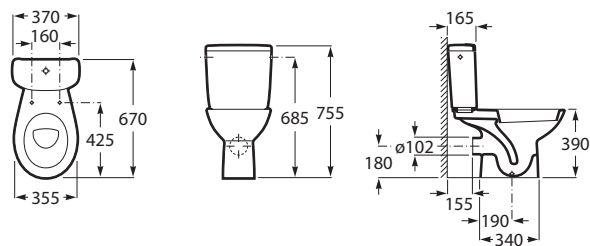

Close-coupled WC

6/3L

Close-coupled WC in a box, horizontal
 outlet with dual flush 6/3L cistern
 with side inlet and seat and cover,
 Termoplast
Ref. A34P195000
 White
368 RON

Close-coupled WC in a box, horizontal
 outlet with dual flush 6/3L cistern with
 side inlet and soft-closing seat and cover,
 Termoplast
Ref. A34P195002
 White
432 RON