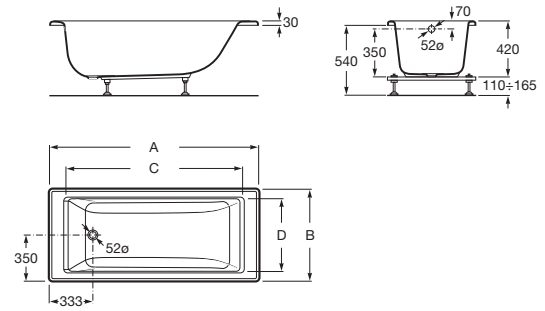

A	B	C	D	Litr.¹
1800	900	1520	760	250
1700	800	1430	660	216

¹ Liters to the overflow

Acrylic bath

Dimensions		Massage	Finishes	Capacity	White	
1800 x 900	Ref. A248062001	Total	Chrome	250 L	PD	30 830 RON
	Ref. A248061001	Tonic	Chrome	250 L	PL	17 354 RON
	Ref. A247592000	Without massage				4 253 RON
1700 x 800	Ref. A248060001	Total	Chrome	216 L	PD	29 196 RON
	Ref. A248057001	Tonic	Chrome	216 L	PL	14 502 RON
	Ref. A247701000	Without massage				3 110 RON
	Ref. A291066000	Headrest optional				335 RON

For version without massage optional siphon ø 52: **A506404600 - 189 RON**