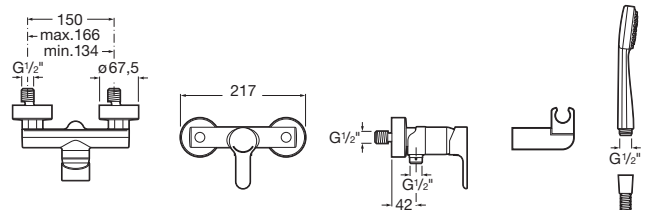

Wall-mounted shower mixer

Single-lever shower mixer with flexible shower hose 1.50m, hand shower Stella 80/1 and swivel shower bracket.

Ref. A5A2009C02
416 RON

Built-in bath-shower mixer

Built-in bath-shower mixer with automatic diverter.

Chrome.

Ref. A5A0A09C00
505 RON

Built-in bath or shower mixer

Built-in bath or shower mixer

Chrome.

Ref. A5A2A09C00
698 RON