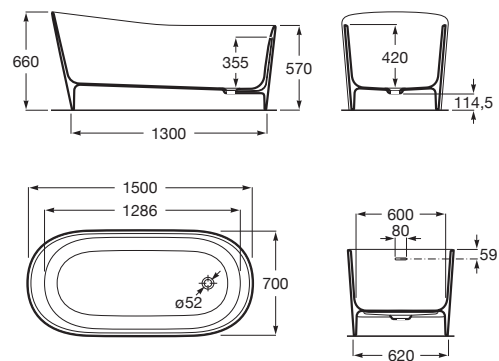

1500 x 700

Oval free-standing Stonex® bath. Includes click-clack waste and siphon.

	Capacity	White
Ref. A248499000	248 L	8 804 RON