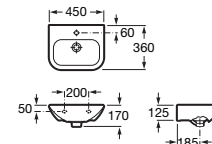

Wall-hung basin

450 x 360 mm

Basin with fixing kit
Ref. A327643000
White
245 RON

COMPACT