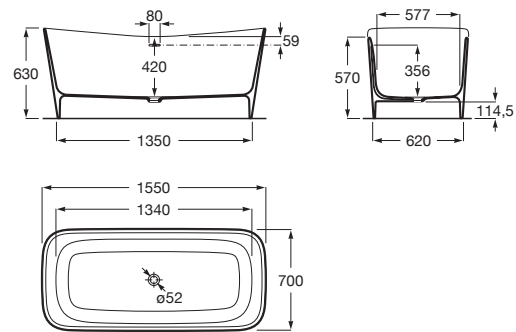

1590 x 790

Stonex® bath. Includes waste drain (ø 52 mm) and integrated overflow

	Massage	Capacity	White
Ref. A248466000	Without massage	318 L	8 308 RON

Baths / Stonex®

Maui Square*

(N)

STONEX®

x2