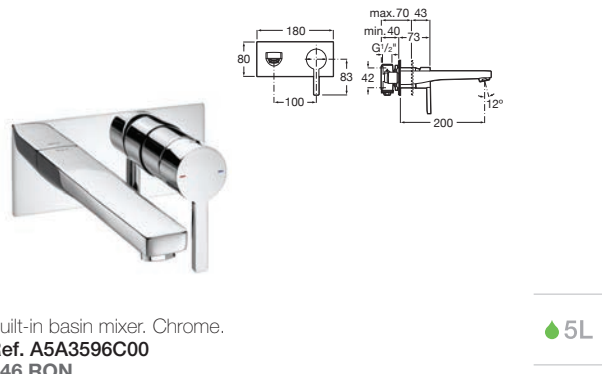

Built-in basin mixer

Built-in basin mixer. Chrome.
Ref. A5A3596C00
646 RON

To be completed with universal built-in body
Ref. A525220603
282 RON