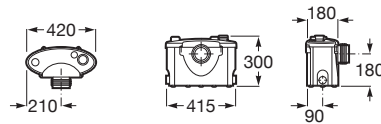

Baby toilets

Happening Baby*

BTW

415 mm length
310 mm height

Baby WC pan dual outlet for built-in or high-level cistern or fluxor, BTW, fixing kit, elbow for vertical waste
Ref. A347115000
White
906 RON

Seat for Happening baby WC pan
Ref. A801116004
White
355 RON
Ref. A801116714
Yellow
355 RON

Baby*

FLAT BOWL

385 mm length.
350 mm height.

Baby WC pan for built-in or high-level cistern or fluxor

Horizontal outlet
Ref. A344PB700
353 RON

Vertical outlet
Ref. A344PB8000
424 RON

Seat for Baby WC pan
Ref. A801PB6004
235 RON

D-Trit*

VC MACERATOR
Ref. A869000000
2 014 RON

High-level cistern

Universal

6/3L

High/semi high plastic cistern, 6/3L
Ref. A890200000
195 RON

Dimensions in mm.

Prices in RON without VAT.
The present pricelist cancels the previous one.

*Product on request