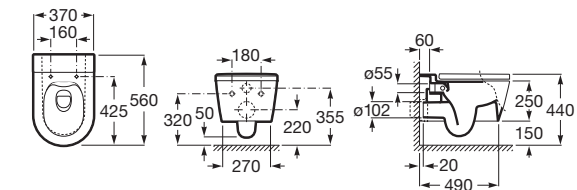

Wall-hung WC Round, Rimless

RIMLESS

00 62 63 64 65 66

560 mm length
Wall-hung WC
Rimless
Ref. A346527..0

White	Colour* (1)
1 551 RON	1 861 RON

SUPRALIT® seat and cover with soft-closing system, metal hinges, Easy Remove
Ref. A801522..B