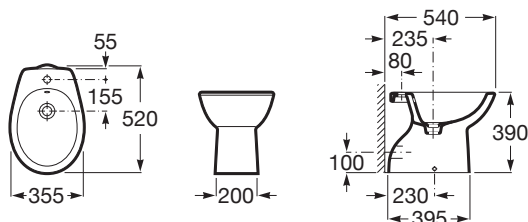

Ref. A34S1960..2
White
460 RON

Wall-hung WC

520 length
Wall-hung WC
Ref. A346196..0
White
190 RON

Soft-closing seat and cover
Ref. A801292..P
White
91 RON

Seat and cover
Ref. A801290..P
White
64 RON

Floorstanding bidet