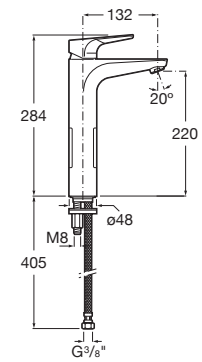

5L

COLD
START