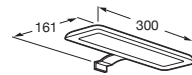

Moonlight

300 mm
Ref. A813083000
216 RON