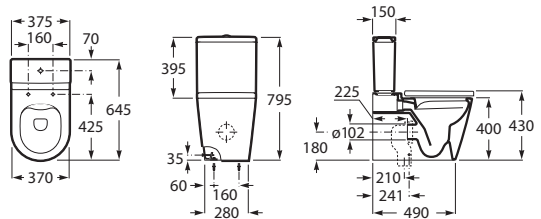

SUPRALIT® seat and cover with soft-closing system, metal hinges, Easy Remove
Ref. A801522..B

White	Colour*
341 RON	341 RON