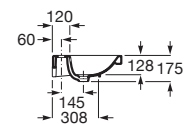

The Gap

Wall-hung basin, double ⁽¹⁾

1400 x 460 mm

Double bowl wall-hung basin with fixing kit

Ref. A3270MU..0

White

1 082 RON

Trap	K	L
Totem	530	610
Minimal		
Bottle	570	640

Wall-hung basin

1000 x 460 mm

Wall-hung or vanity basin with fixing kit

Ref. A3270MA..0

White

644 RON

Wall-hung basin

800 x 460 mm

Wall-hung or vanity basin with fixing kit

Ref. A3270MO..0

White

620 RON

Wall-hung basin

600 x 460 mm

Wall-hung or vanity basin with fixing kit

Ref. A3270M1..0

White

589 RON

Dimensions in mm.

Prices in RON without VAT. The present pricelist cancels the previous one.

Replace (..) in the product reference with the code of the chosen finish.

⁽¹⁾ Available second quarter 2021