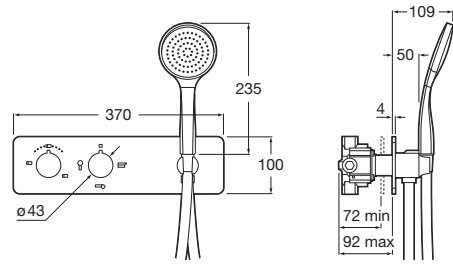

Puzzle*

Built-in thermostatic mixer with 3 way diverter

Built-in thermostatic mixer. 3-way diverter, handshower and fixed wall bracket.
Chrome.
Ref. A5A2805C00
3 229 RON