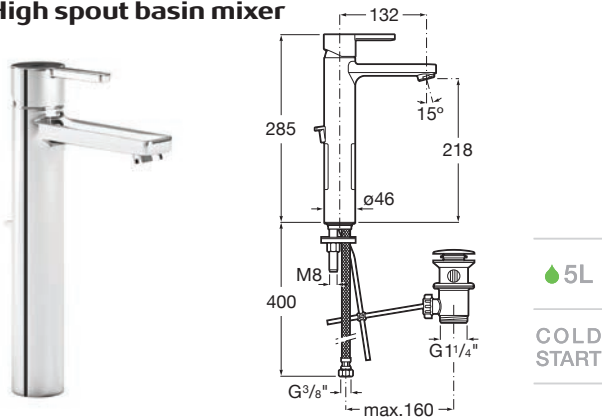

High spout basin mixer

High neck single-lever basin mixer, with aerator, pop-up waste and flexible supply hoses.
Cold Start. Chrome.
Ref. A5A3496C00*
1 296 RON