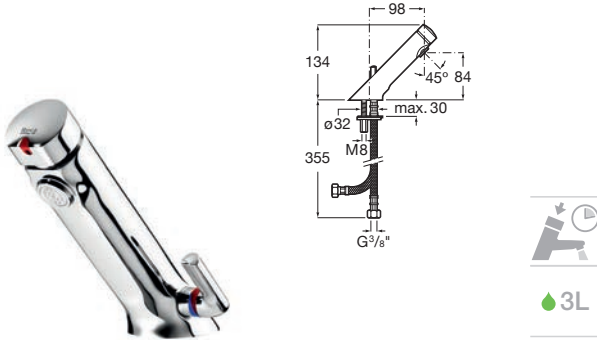

Avant / Self-closing

Deck-mounted basin mixer*

Deck-mounted basin mixer. With aerator. Chromed.
Ref. A5A3179C00
1 000 RON