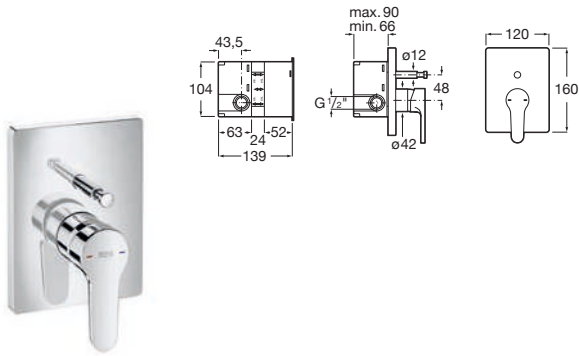

Built-in bath-shower mixer

Built-in bath-shower mixer with diverter.
Chrome.
Ref. A5A0C6AC0K
309 RON