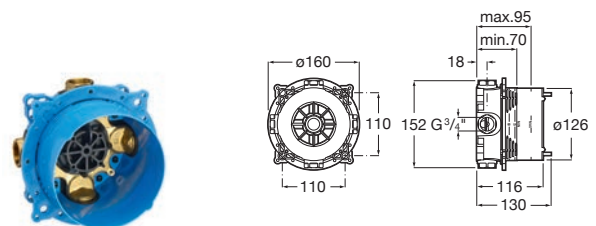

RocaBox

RocaBox Universal.
Ref. A525869403
468 RON