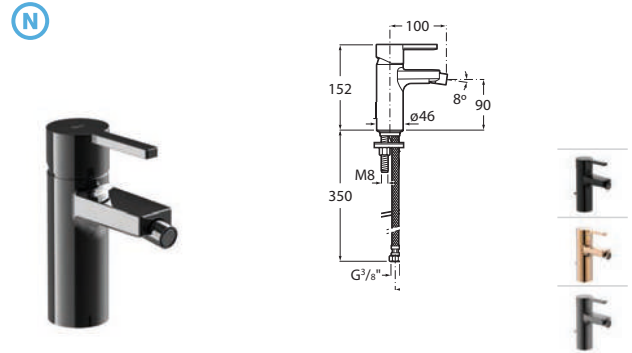

Bidet mixer

Single-lever bidet mixer with swivel flow regulator and flexible supply hoses
Everlux.
Ref. A5A6A96..0*
795 RON

CN RG NM