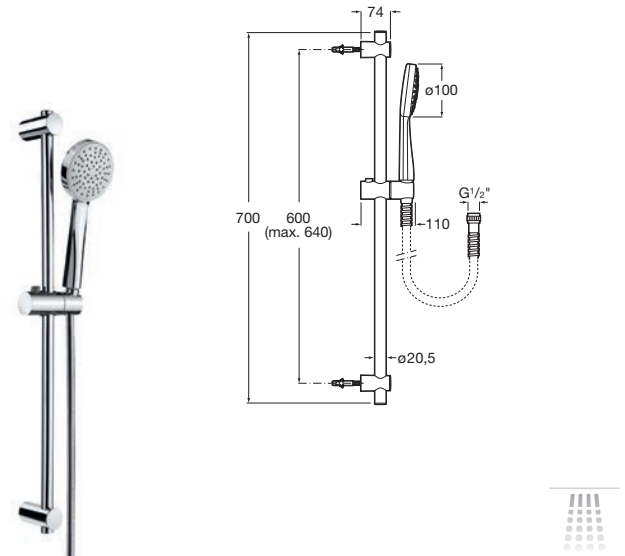

Ref. A5B9408C00
370 RON

Shower kits **Stella**

Shower kit Stella 100/3

Shower kit Stella 100/3. Hand shower with 3-functions, slide bar 700 mm. Flexible hose PVC 1.70 m Chrome.

Ref. A5B1D03C00
395 RON

Shower kit Stella 100/1