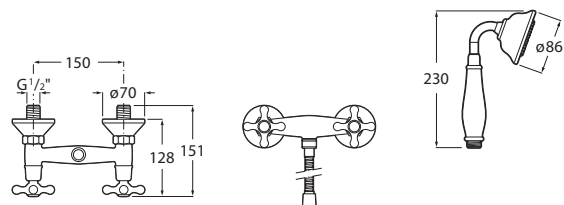

Wall-mounted bath-shower mixer

Wall-mounted bath-shower mixer with manual diverter, hand shower, and 1,50 m flexible hose.
Chromed.

Ref. A5A014BC00
1 347 RON

Deck-mounted bath-shower mixer *

Deck-mounted bath-shower mixer with central spout, diverter and handshower.
Chromed.

Ref. A5A094BC00
1 132 RON

Floorstanding bath-shower mixer

Twin-lever floorstanding bath-shower mixer with manual diverter, hand shower, 1,50 m flexible hose, integrated bracket and vertical supply columns.
Chromed.

Ref. A5A274BC00
2 905 RON

Wall-mounted shower mixer*

Twin-lever wall-mounted shower mixer with hand shower, 1,50 m flexible hose
Chromed.

Ref. A5A204BC00
963 RON