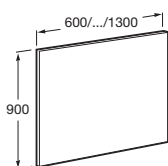

Luna

Luna mirrors

1300 x 900 mm*
Ref. A812192000
934 RON

1000 x 900 mm*
Ref. A812189000
739 RON

700 x 900 mm*
Ref. A812184000
408 RON

ø 750 mm*
Ref. A812194000
617 RON

1200 x 900 mm*
Ref. A812191000
663 RON

900 x 900 mm*
Ref. A812188000
684 RON

600 x 900 mm
Ref. A812182000
408 RON

ø 550 mm*
Ref. A812193000
467 RON

1100 x 900 mm*
Ref. A812190000
815 RON

800 x 900 mm*
Ref. A812117000
543 RON

Dimensions in mm.

Prices in RON without VAT.
The present pricelist cancels the previous one.