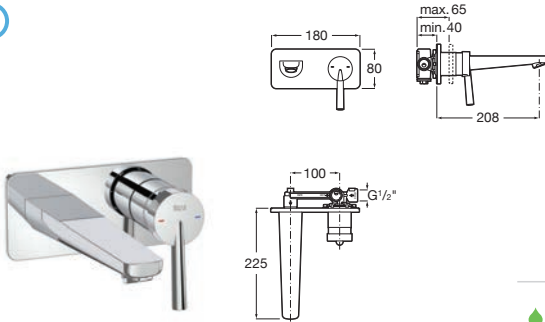

5L

High-neck smooth body basin mixer with joystick handle, click-clack waste and flexible supply hoses.

Chrome.

Ref. A5A376DC00
1 761 RON

Built-in basin mixer*

(N)

5L

Built-in single-lever basin mixer.