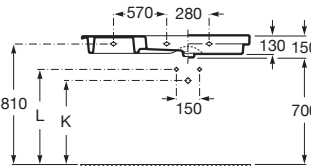

Prisma

900 x 450 mm*

Basin
with fixing kit
Ref. A327543000
White
1 602 RON

Dimensions
in mm.

Prices in RON without VAT.
The present pricelist cancels the previous one.

*Product on request

Replace (..) in the product reference with the
code of the chosen finish.