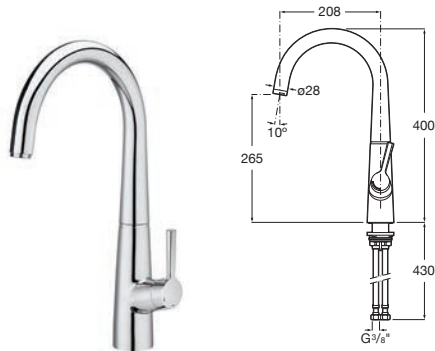

Syra single-lever kitchen sink mixer*

COLD START

Kitchen sink mixer with swivel spout and flexible supply hoses. Cold start. Chromed

Ref. A5A842AC00
1620 RON