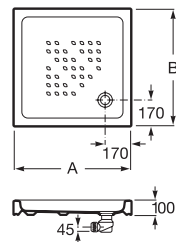

A	B	C
1200	800	170
1000	800	170
1200	700	170
1000	700	170
900	720	155

→ Non-enameled side

Italia square

Vitreous china shower tray

VITREOUS
CHINA

Dimensions		White
900 x 900 x 100	Ref. A374771001	489 RON
800 x 800 x 100	Ref. A374772001	353 RON
700 x 700 x 100	Ref. A374773001	281 RON
Waste 65 ø	Ref. AP0005900R	94 RON