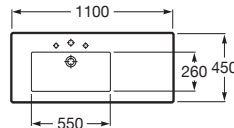

Prisma

1100 x 450 mm

Basin
with fixing kit
Ref. A327542000
White
1 204 RON