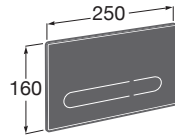

EP-1 Dual Electronic

Plate EP-1 Dual Electronic
Electronic glass finished operating plate
with automatic or touchless dual flush and
adjustable light in multiple colour choice
Black Glass
Ref. A890104008
1653 RON