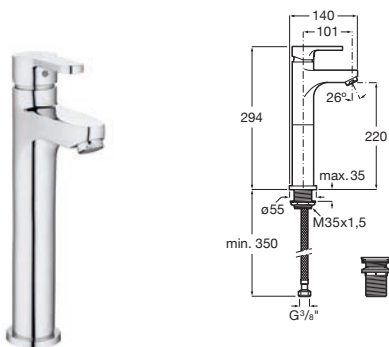

Basin mixer

COLD
START

Single-lever high neck basin mixer, smooth body
with aerator and flexible supply hoses.
Cold start. Chrome.
Ref. A5A376AC0K
402 RON