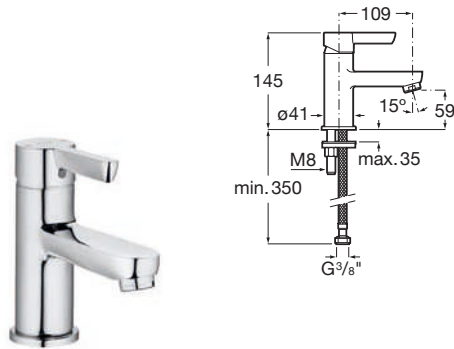

Basin mixer

Single-lever basin mixer smooth body with
aerator and flexible supply hoses.
Chrome.
Ref. A5A327AC0K
222 RON

Basin mixer