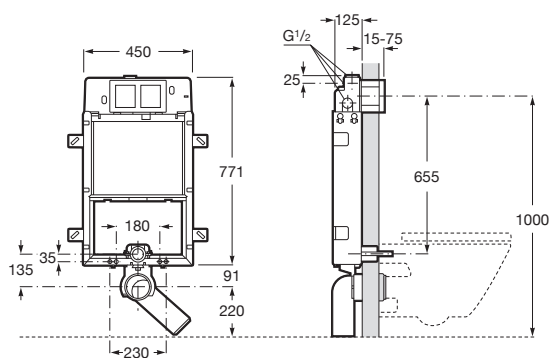

Basic WC

- ●●○ 6/3L
- ●●○ 4,5/3L
- ●●○ 4/2L

Concealed cistern with dual flush mechanism 6/3, 4,5/3 or 4/2 litres for wall-hung WC. Minimum depth 125 mm. Draining elbow $\varnothing$ 90/90 and $\varnothing$ 90/110
Ref. A890090120
422 RON