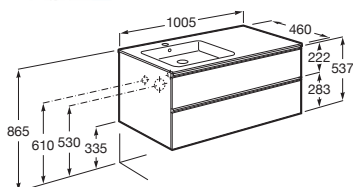

Unik (2 drawers)

Includes base unit and basin. The basin is always supplied in white.

402 434 447 153 806

2 drawers

1000 mm*

Left
 Ref. A851481806 (glossy white) - 2 163 RON
 Ref. A851481153 (glossy anthracite grey) - 2 163 RON
 Ref. A851481447 (matt light grey) - 2 163 RON
 Ref. A851481434 (nordic ash) - 2 163 RON
 Ref. A851481402 (city oak) - 2 163 RON