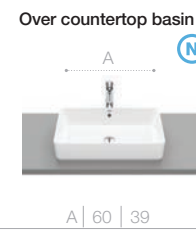

Product range

SQUARE ▶ Close-coupled WC Rimless

Close-coupled WC, compact Rimless

Close-coupled WC, comfort height

Floorstanding WC, Rimless

Wall-hung WC

Wall-hung WC, Rimless

Wall-hung WC, compact, Rimless

Floorstanding bidet

Wall-hung bidet