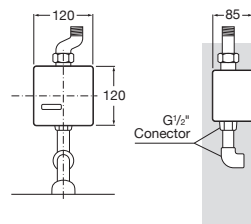

Electronic urinal flush valve Sentronic-S