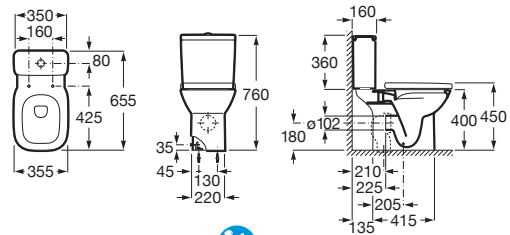

Close-coupled WC, Square

655 mm length

Close-coupled WC
Square, vertical outlet
Ref. A342998..0 Ⓐ
White
365 RON

Dual flush 4,5/3L WC
cistern with side inlet
Ref. A341990..0
White
233 RON

SUPRALIT® seat and cover with
soft-closing system, metal hinges
Ref. A8019D2..B
White
192 RON

Seat and cover with soft-closing
system, metal hinges
Ref. A8019D2..4
White
183 RON

COMPATIBLE

4,5/3L

Close-coupled WC
Square, horizontal outlet
Ref. A342997..0 Ⓑ
White
254 RON

Dual flush 4,5/3L WC
cistern with bottom inlet
Ref. A341991..0
White
233 RON

Seat and cover with
metal hinges
Ref. A8019D0..4
White
120 RON

SLIM seat and cover with
soft-closing system
Ref. A8019D2..5
White
144 RON

Close-coupled WC, Square, Rimless

655 mm length

Close-coupled WC
Rimless, dual outlet
Ref. A34299L..0
White
461 RON

Dual flush 4,5/3L WC
cistern with side inlet
Ref. A341990..0
White
233 RON

Dual flush 4,5/3L WC
cistern with bottom inlet
Ref. A341991..0
White
233 RON

SUPRALIT® seat and cover with
soft-closing system, metal hinges
Ref. A8019D2..B
White
192 RON

SLIM seat and cover with
soft-closing system
Ref. A8019D2..5
White
144 RON

RIMLESS®

COMPATIBLE

4,5/3L

Close-coupled WC, Round, Rimless

655 mm length

Close-coupled WC
Rimless, dual outlet
Ref. A34299P..0
White
440 RON

Dual flush 4,5/3L WC
cistern with side inlet
Ref. A341990..0
White
233 RON

Dual flush 4,5/3L WC
cistern with bottom inlet
Ref. A341991..0
White
233 RON

SUPRALIT® seat and cover with
soft-closing system, metal hinges
Ref. A801B22..B
White
240 RON

SLIM seat and cover with
soft-closing system
Ref. A801B22..3
White
144 RON

RIMLESS®

COMPATIBLE

4,5/3L

Dimensions in mm. Prices in RON without VAT. The present pricelist cancels the previous one.

Replace (.) in the product reference with the code of the chosen finish.