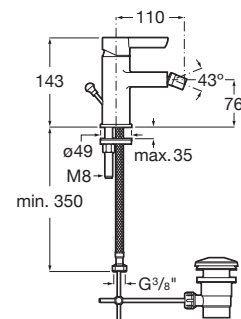

Basin mixer

Single-lever high neck basin mixer. Smooth
body with aerator, click-clack waste and
flexible supply hoses.
Chrome.
Ref. A5A377AC0K
394 RON

Bidet mixer

Single-lever bidet mixer with aerator, pop-up
waste and flexible supply hoses.
Chrome.
Ref. A5A607AC0K
215 RON