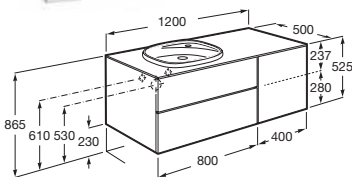

Unik Surfex®

Includes base unit and basin Surfex®. The basin is always supplied in white finish.

402 806

4 drawers and washbasin by Surfex®

1600 mm*

Ref. A851395806 (glossy white) - 16 936 RON
Ref. A851395402 (textured city oak) - 16 936 RON

Base Unit	Washbasin
A857145XXX A857145XXX	AW221648324B0000

2 drawers and washbasin by Surfex®

1200 mm*

Right

Ref. A851392806 (glossy white) - 12 128 RON
Ref. A851392402 (textured city oak) - 12 128 RON

Base Unit	Washbasin
A857145XXX A857147XXX	AW2114B8326B0000

1200 mm*

Left

Ref. A851391806 (glossy white) - 12 128 RON
Ref. A851391402 (textured city oak) - 12 128 RON

Base Unit	Washbasin
A857145XXX A857147XXX	AW2114B8192B0000