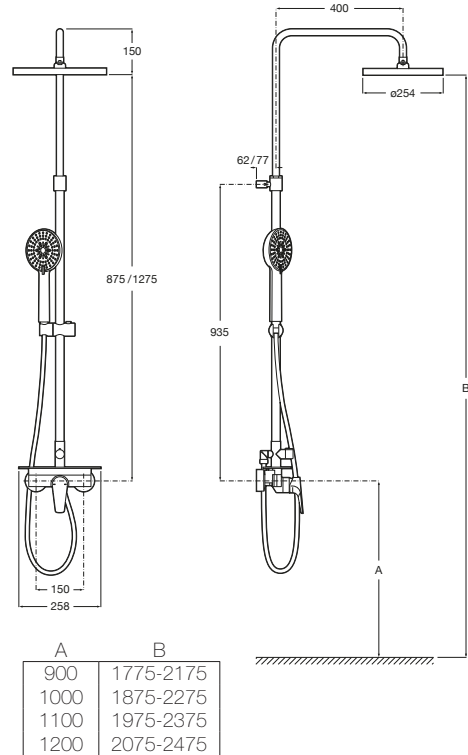

Even-M Round / L20

Even-M Round single-lever shower column with shelf

Single-lever shower column with shelf, adjustable height from 875 to 1275 mm, hand shower, flexible hose and swivel bracket. Chromed.

Ref. A5A9790C00
1 215 RON

L20 single-lever shower column

(N)

Single-lever shower column with adjustable height from 855 to 1230 mm and adjustable shower arm. Includes $\varnothing$ 254 mm shower-head, $\varnothing$ 100 mm showerhand 1 function, 1.5 m metal hose and swivel bracket. Chromed.

Ref. A5A9709C00
1 358 RON