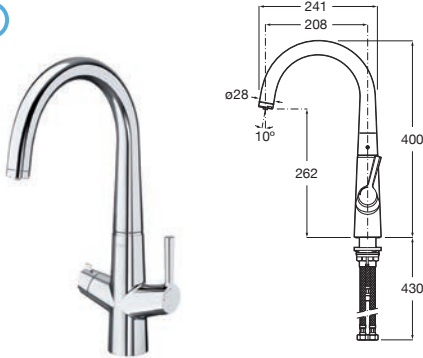

Syra-F single-lever kitchen sink mixer

(N)

5L

Single-lever kitchen mixer with swivel spout, water filtration function and flexible supply hoses.

Cold start. Chrome.
Ref. A5A8B2AC00
2012 RON