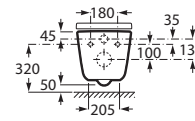

Seat and cover with metal hinges,
Ref. A801730..4
White
249 RON

SLIM seat and cover with soft-closing system
Ref. A801732..1
White
324 RON