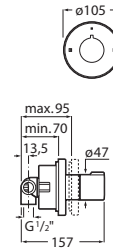

Round 2 way

2 way diverter. Chromed.
Ref. A5A154AC00
526 RON

To be completed with built-in body
Ref. A525166803
535 RON