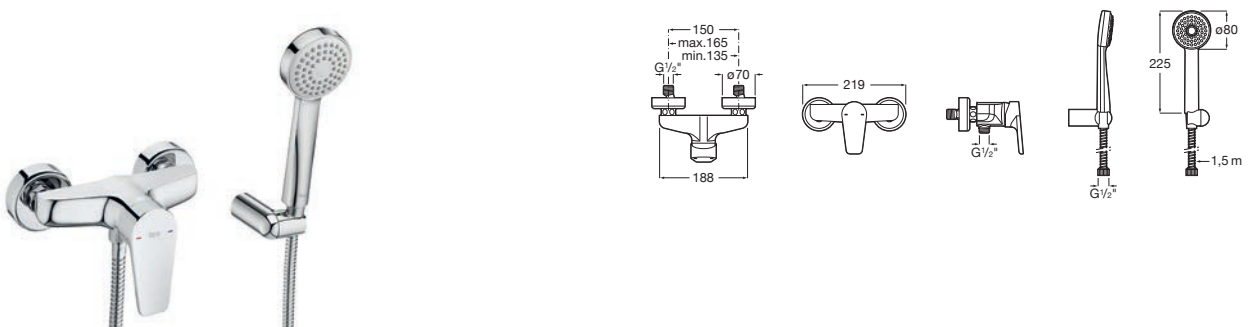

Wall-mounted shower mixer

Single-lever shower mixer with hand shower, flexible hose and swivel shower bracket.
Chrome.

Ref. A5A2A1BC0K
485 RON