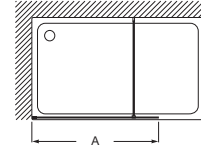

Shower enclosures / Victoria

Victoria DF

Fixed panel with profile and stabilizing bar on opposite wall.
Height 1950 mm

Clear Glass

References	Dimensions (A)	Dimensions mounting Min-Max (A)	Polished Silver
AM18508012	800	780-805	771 RON
AM18509012	900	880-905	883 RON
AM18510012*	1000	980-1005	945 RON

Victoria 2L2

To order complete shower screen (Victoria 2L2) it is necessary to order 2 units of Victoria L2. It is possible to combine with the same reference or with compatibles Victoria L2.

L2 - Lateral with 1 sliding door + 1 fixed door

Height 1950 mm