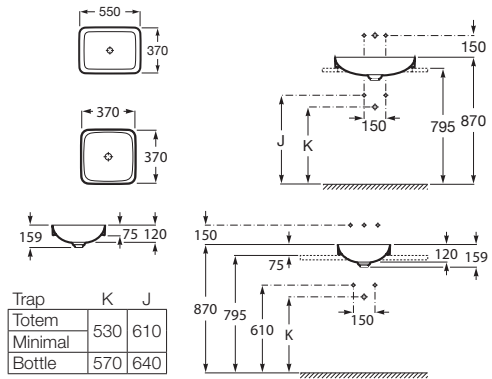

Drop-in basins Inspira Square

550 x 370 x 75 mm
Basin FINECERAMIC®
Including universal waste with ceramic plug ø 72 mm.
Ref. A327534..0

White	Colour*
1 261 RON	1 514 RON

370 x 370 x 75 mm
Basin FINECERAMIC®
Including universal waste with ceramic plug ø 72 mm.
Ref. A32753R..0

White	Colour*
1 060 RON	1 272 RON

00 62 63 64 65 66

FINE CERAMIC®

Drop-in basins Inspira Soft

550 x 370 x 75 mm
Basin FINECERAMIC®
Including universal waste with ceramic plug ø 72 mm.
Ref. A327504..0

White	Colour*
1 194 RON	1 434 RON

370 x 370 x 75 mm
Basin FINECERAMIC®
Including universal waste with ceramic plug ø 72 mm.
Ref. A32750R..0

White	Colour*
981 RON	1 178 RON

00 62 63 64 65 66

FINE CERAMIC®

Drop-in basins Inspira Round

550 x 370 x 75 mm
Basin FINECERAMIC®
Including universal waste with ceramic plug ø 72 mm.
Ref. A327527..0

White	Colour*
1 261 RON	1 514 RON

ø 370 x 75 mm
Basin FINECERAMIC®
Including universal waste with ceramic plug ø 72 mm.
Ref. A32752R..0

White	Colour*
947 RON	1 136 RON

00 62 63 64 65 66

FINE CERAMIC®

Built-in basins Inspira*

605 x 390 mm*
Basin
with fixing kit
Ref. A327535..0

White	Colour*
2 184 RON	2 621 RON

495 x 390 mm*
Basin
with fixing kit
Ref. A327536..0

White	Colour*
1 539 RON	1 848 RON

00 62 63 64 65 66

FINE CERAMIC®

Dimensions in mm.

Prices in RON without VAT.
The present pricelist cancels the previous one.

*Product on request

Replace (..) in the product reference with the code of the chosen finish.