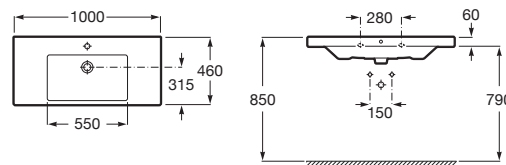

The Gap

Wall-hung basin, double ⁽¹⁾

1400 x 460 mm

Double bowl wall-hung basin with fixing kit

Ref. A3270MU..0

White

1 082 RON

Trap	K	L
Totem	530	610
Minimal		
Bottle	570	640

Wall-hung basin

1000 x 460 mm

Wall-hung or vanity basin with fixing kit

Ref. A3270MA..0

White

644 RON

Wall-hung basin

800 x 460 mm

Wall-hung or vanity basin with fixing kit

Ref. A3270MO..0

White

620 RON

Wall-hung basin

600 x 460 mm

Wall-hung or vanity basin with fixing kit

Ref. A3270M1..0

White

589 RON

Dimensions in mm.

Prices in RON without VAT. The present pricelist cancels the previous one.

Replace (..) in the product reference with the code of the chosen finish.

⁽¹⁾ Available second quarter 2021