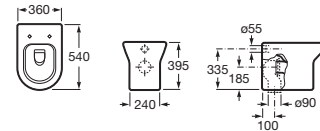

Floorstanding WC, back to wall

BTW
COMPATIBLE

540 mm

Single floorstanding BTW WC for built-in or high level cistern, with dual outlet
Ref. A347615000
White
475 RON

SLIM, Soft-closing seat and cover
Ref. A801C4200U
White
167 RON

Soft-closing seat and cover
Ref. A80164A004
White
278 RON

Seat and cover
Ref. A801640004
White
160 RON