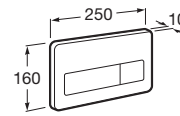

PL3.A Antivandal

Plate PL3.A Single
Stainless steel
operating plate
Ref. A890197104
511 RON

Plate PL3.A Dual
Stainless steel
operating plate
Ref. A890197004
507 RON

Plate PL3.A Dual Electronic
Electronic stainless steel operating
plate for concealed cistern with
automatic or manual dual flush
Ref. A890097500
1542 RON