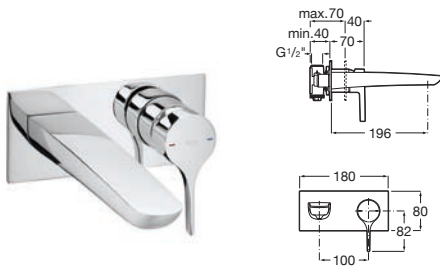

Built-in single-lever basin mixer

5L

Single-lever built-in basin mixer. Chrome.
Ref. A5A353AC00
1 318 RON

To be completed with built-in universal body
Ref. A525220603
282 RON

(N)

5L

Single-lever built-in basin mixer. Everlux.
Ref. A5A353A..0
1 555 RON

To be completed with built-in universal body. Everlux.
Ref. A5252206..
363 RON

CN RG NM