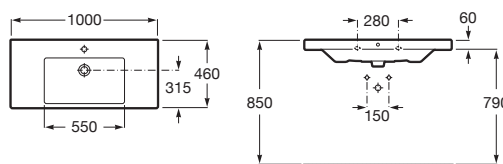

The Gap ⁽¹⁾

1400 x 460 mm

Double bowl wall-hung basin with fixing kit

Ref. A3270MU..0

White

1 082 RON

Trap	K	L
Totem	530	610
Minimal		
Bottle	570	640

The Gap

1000 x 460 mm

Wall-hung or vanity basin with fixing kit

Ref. A3270MA..0

White

644 RON

The Gap

800 x 460 mm

Wall-hung or vanity basin with fixing kit

Ref. A3270MO..0

White

620 RON

The Gap

600 x 460 mm

Wall-hung or vanity basin with fixing kit

Ref. A3270M1..0

White

589 RON

Dimensions in mm. Prices in RON without VAT. The present pricelist cancels the previous one.

Replace (..) in the product reference with the code of the chosen finish.

⁽¹⁾ Available second quarter 2021