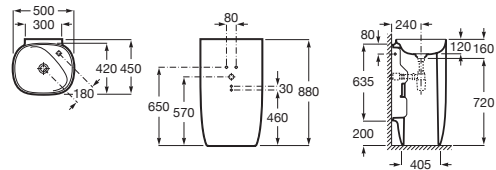

Beyond*

Totem basin

FINE CERAMIC

- 00
- 62
- 63
- 64
- 65
- 66

500 x 450 x 880 mm

Basin FINECERAMIC® with fixing kit. Includes universal waste with ceramic plug ø72 mm. Ref. A3270B0..0

White	Colour
17 338 RON	20 866 RON