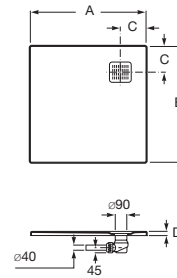

A	B	C	D
900	900	200	28

Dimensions		
900 x 900 x 28	Ref. AP0338438401..0	2 033 RON
900 x 900 angular	Ref. AP10538438401..0	1 854 RON