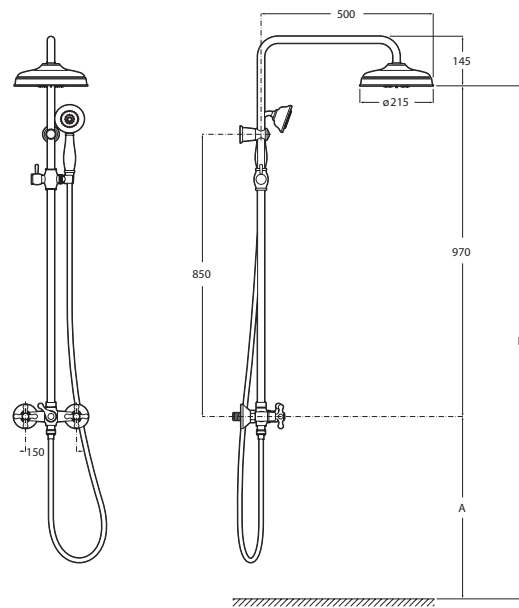

Carmen

Carmen twin-lever shower column

A	B
900	1870
1000	1970
1100	2070
1200	2170

Twin-lever shower column with hand shower,
flexible hose, fixed bracket
Chromed.

Ref. A5A974BC00
2 175 RON