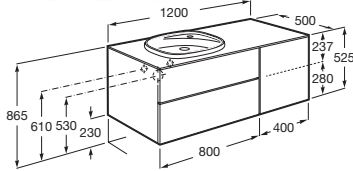

Base unit for countertop basins Beyond⁽¹⁾

402 806

4 drawers

1600 mm*

For washbasins 585 mm

Ref. A851407806 (glossy white) - 14 784 RON

Ref. A851407402 (textured city oak) - 14 784 RON

Base Unit	Countertop
A857145XXX A857145XXX	A857263432

2 drawers

1200 mm*

For washbasin 585 mm. Right.

Ref. A851401806 (white glossy) - 10 957 RON

Ref. A851401402 (textured city oak) - 10 957 RON

Base Unit	Countertop
A857145XXX A857147XXX	A857249432

1200 mm*

For washbasin 585 mm. Left.

Ref. A851400806 (white glossy) - 10 957 RON

Ref. A851400402 (textured city oak) - 10 957 RON

Base Unit	Countertop
A857145XXX A857147XXX	A857248432

⁽¹⁾The washbasin is ordered separately