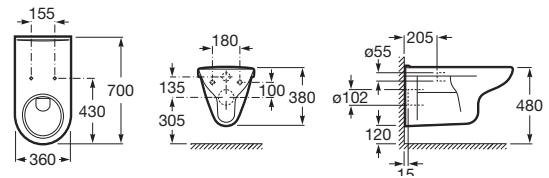

Wall-hung WC

700 mm length

Wall-hung WC
Ref. A346237000
1152 RON

Seat with open ring and cover with stainless steel hinges
Ref. A801230004
260 RON

Ring with stainless steel hinges
Ref. A80123D004
194 RON