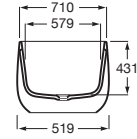

1600 x 750

Oval free-standing SURFEX® bath. Includes click-clack waste and siphon.

	Capacity	White
Ref. A248465000	217 L	26 275 RON