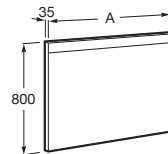

Option: Demister foil
Ref. A812292000
293 RON

Prisma Comfort

LED mirror with integrated LED light and demister foil

1300 mm*
Ref. A812277000
2 468 RON

1100 mm
Ref. A812267000
2 090 RON

900 mm
Ref. A812265000
1 947 RON