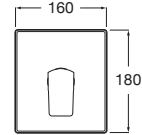

Built-in bath or shower mixer

Single-lever built-in bath or shower mixer.
Chrome.

To be completed with RocaBox ref. A525869403
Ref. A5A2B01C00
996 RON