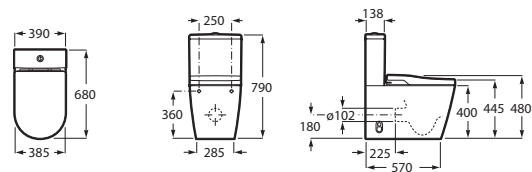

4/2L

**680 mm length**Back to wall WC Rimless
with dual-flush mechanism 4/2 L.**Ref. A80306L001****10 938 RON**

RIMLESS®

**562 mm length**

Wall-hung WC, Rimless

Ref. A803060001**8 941 RON****In-Wash® / Functions**