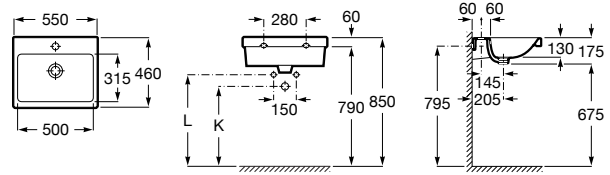

The Gap⁽¹⁾

(N)

Trap	K	L
Totem	530	610
Minimal		640
Bottle	570	

550 x 460 mm

Wall-hung basin with fixing kit

Ref. A3270MV..0

White

719 RON