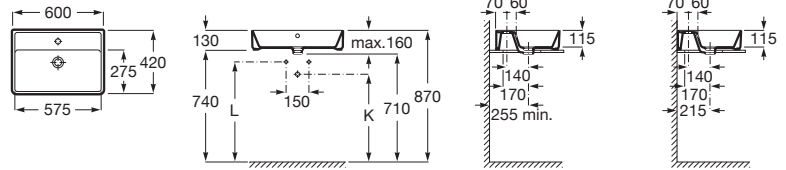

The Gap

Over countertop basin

600 x 420 mm
Over countertop basin
Ref. A3270MN..0
White
357 RON