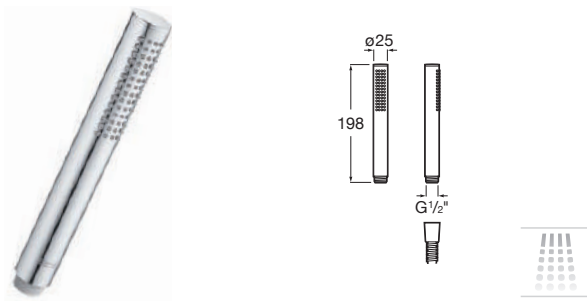

Hand shower Stella Stick Round

Hand shower.
1 function: Rain.
Chrome.
Ref. A5B9B61C00
100 RON

Everlux.
Ref. A5B3750..0⁽¹⁾
199 RON