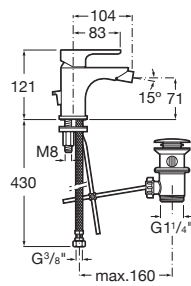

Bidet mixer

Single-lever bidet mixer with XL handle, swivel aerator, pop-up waste and flexible supply hoses.

Chrome.

Ref. A5A6A09C00
381 RON