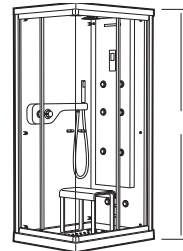

Zen Basic*

Hydromassage cabin.

Dimensions		Installation	
1200 x 800	Ref. A2H0431000	Right	12 479 RON
	Ref. A2H0430000	Left	12 479 RON
1000 x 800	Ref. A2H0427000	Right	11 827 RON
	Ref. A2H0426000	Left	11 827 RON
Optional seat	Ref. A2H0432000		2 518 RON