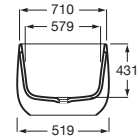

1600 x 750

Oval free-standing SURFEX® bath. Includes click-clack waste and siphon.

	Capacity	Colour
Ref. A248465..0	217 L	31 529 RON

White and Onyx
OX

White and Beige
OB

White and Coffee
OC