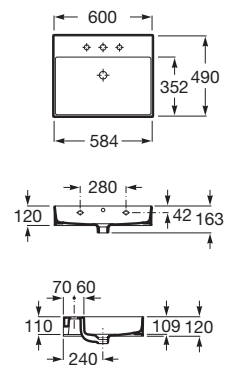

White	Colour*
1 416 RON	1 699 RON

Dimensions in mm. Prices in RON without VAT. The present pricelist cancels the previous one.

*Product on request

Replace (..) in the product reference with the code of the chosen finish.