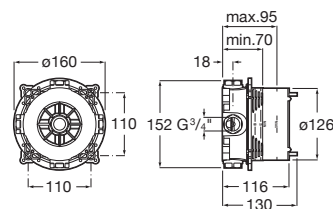

RocaBox

RocaBox Universal.
Ref. A525869403
468 RON