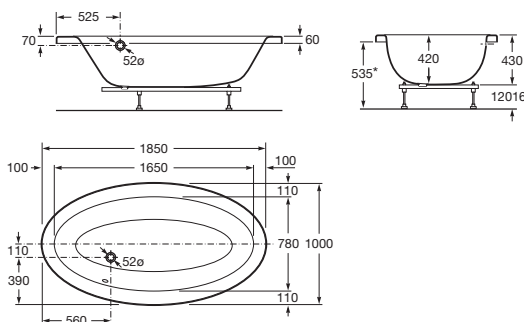

1850 x 1000

Acrylic bath

	Massage	Finishes	Capacity	White
Ref. A248069001	Total	Chrome	210 L	PD 28 718 RON
Ref. A247566000	Without massage		210 L	5 146 RON
Ref. A259641000	Optional panel			3 631 RON
Ref. A506404600	Siphon ø 52			189 RON