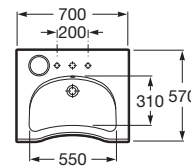

Reduced mobility basin*

700 x 570 mm

Basin
with fixing kit
Ref. A32724H..0
White
761 RON

Dimensions in mm.

Prices in RON without VAT. The present pricelist cancels the previous one.

*Product on request

Replace (..) in the product reference with the code of the chosen finish.