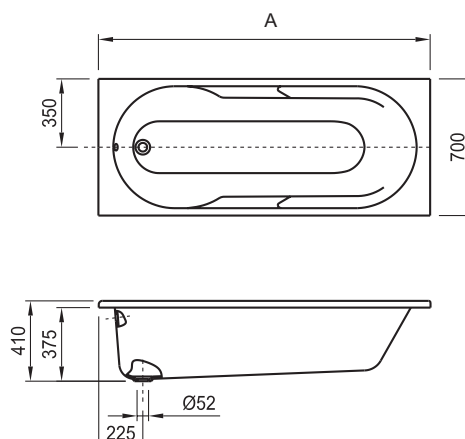

Baths / Acrylic

Tazia

ACRYLIC

A
1700
1600
1500

Acrylic bath

Dimensions		Massage	Capacity	White
1700 x 700	Ref. A248405000	Without massage	178 L	599 RON
	Ref. A259923000	Front panel		257 RON
	Ref. A259926000	Side panel		159 RON
	Ref. A25F032000	Structure for bath		165 RON
1600 x 700	Ref. A248396000	Without massage	159 L	599 RON
	Ref. A259924000	Front panel		257 RON
	Ref. A259926000	Side panel		159 RON
	Ref. A25F033000	Structure for bath		164 RON
1500 x 700	Ref. A248397000	Without massage	124 L	567 RON
	Ref. A24F112000	Legs for bath		126 RON
	Ref. A24L542000	Siphon		123 RON

Mounting with legs is recommended for built-in installation. To install the bath with panels it is recommended to use structure for better stability of the bath.