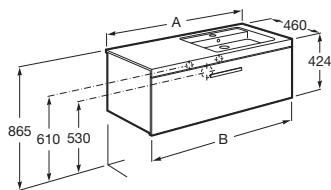

Unik (1 drawer)

Includes base unit and basin. The basin is always supplied in white finish

A	B
1100	1090
900	890
800	790

1 drawer

1100 mm

Left

Ref. A855948806 (glossy white)* - 3 242 RON

Ref. A855948322 (white/ash side panel) - 3 186 RON

Base Unit	Washbasin
A856878XXX	A327542000

1100 mm

Right

Ref. A855949806 (glossy white)* - 3 334 RON

Ref. A855949322 (white/ash side panel) - 3 275 RON

Base Unit	Washbasin
A856878XXX	A327541000

900 mm

Left

Ref. A855946806 (white glossy)* - 3 896 RON

Ref. A855946322 (white/ash side panel) - 3 896 RON

Base Unit	Washbasin
A856877XXX	A327544000

900 mm*

Right

Ref. A855947806 (white glossy) - 4 070 RON

Ref. A855947322 (white/ash side panel) - 4 070 RON

Base Unit	Washbasin
A856877XXX	A327543000

800 mm

Ref. A855945806 (white glossy) - 3 108 RON

Ref. A855945322 (white/ash side panel) - 3 108 RON

Base Unit	Washbasin
A856876XXX	A327545000