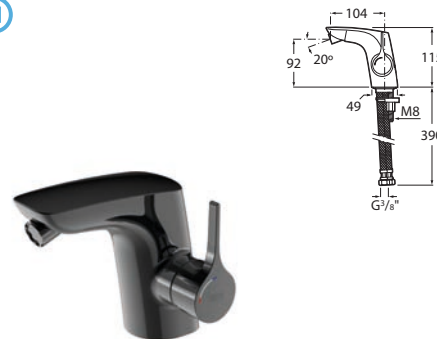

CN RG NM

Single-lever bidet mixer

COLD START

Single-lever bidet mixer with spherical aerator, pop-up waste and flexible supply hoses. Chromed.
Ref. A5A603AC00
2 324 RON

(N)

COLD START

Single-lever bidet mixer with aerator and flexible supply hoses.
Ref. A5A6A3A..0
2 662 RON