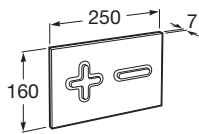

PL5 Dual

PL6 Dual

PL7 Dual

PL10 Dual

EP-1 Dual Electronic*

Operating plate for
compact versions
Black Glass
Ref. A890103008
2555 RON