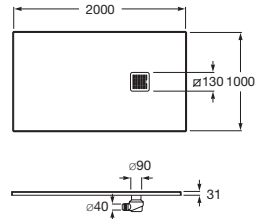

- 10
- 20
- 40
- 63
- 64
- 65
- 66

Dimensions Standard

Dimensions		
2000 x 1000 x 31	Ref. AP017D03E801..0	3 891 RON