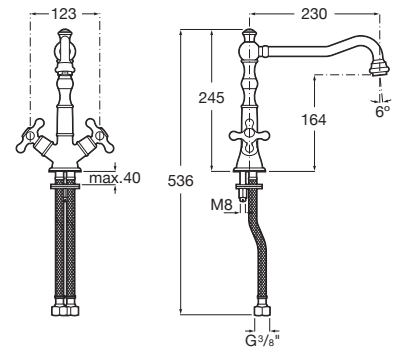

Carmen

Twin-lever kitchen sink mixer