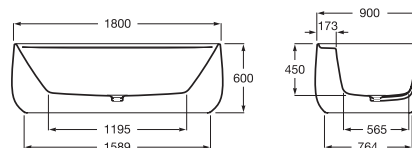

Baths / Surfex®

Beyond*

SURFEX®

1800 x 900

Surfex® oval bath. Includes click-clack waste and siphon with cover Surfex®

		Capacity	White
Ref. A248452000	Without taphole	290 L	26 275 RON
Ref. A248453000	With taphole	290 L	28 902 RON

Beyond*(1)

White and Onyx
OX

SURFEX®

1800 x 900

Surfex® oval bath. Includes click-clack waste and siphon with cover Surfex®

		Capacity	Colour
Ref. A248452..0	Without taphole	290 L	29 253 RON
Ref. A248453..0	With taphole	290 L	31 529 RON

White and Pearl
OP

White and Beige
OB

White and Coffee
OC