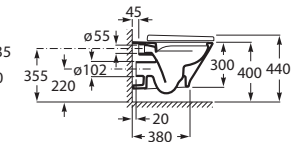

(N)

540 mm length
Wall-hung Round WC,
Rimless
Ref. A3460N7..0
White
752 RON

SUPRALIT® seat and cover with soft-closing system, metal hinges, Easy Remove
Ref. A801D12..1
White
278 RON

RIMLESS

SUPRALIT® seat and cover with metal hinges, Easy Remove
Ref. A801D10..1
White
186 RON