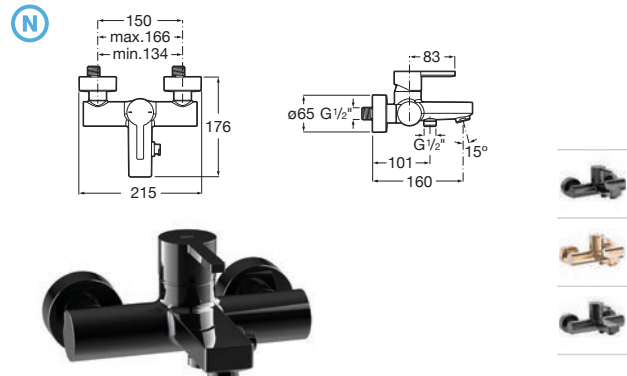

Wall-mounted bath-shower mixer

Single-lever bath-shower mixer
Everlux.
Ref. A5A0296..0⁽¹⁾
1 456 RON