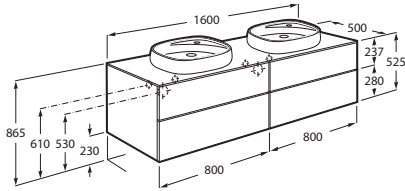

Base unit for countertop basins Beyond⁽¹⁾

402 806

4 drawers

1600 mm*

For washbasins 585 mm

Ref. A851407806 (glossy white) - 14 784 RON

Ref. A851407402 (textured city oak) - 14 784 RON

Base Unit	Countertop
A857145XXX A857145XXX	A857263432

2 drawers

1200 mm*

For washbasin 585 mm. Right.

Ref. A851401806 (white glossy) - 10 957 RON

Ref. A851401402 (textured city oak) - 10 957 RON

Base Unit	Countertop
A857145XXX A857147XXX	A857249432

1200 mm*

For washbasin 585 mm. Left.

Ref. A851400806 (white glossy) - 10 957 RON

Ref. A851400402 (textured city oak) - 10 957 RON

Base Unit	Countertop
A857145XXX A857147XXX	A857248432

⁽¹⁾The washbasin is ordered separately