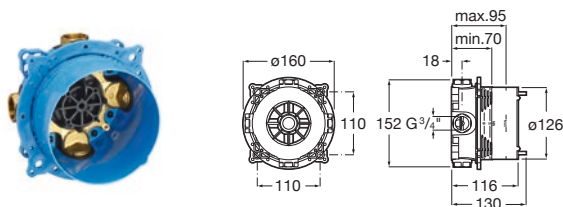

RocaBox

RocaBox Universal.
Ref. A525869403
468 RON