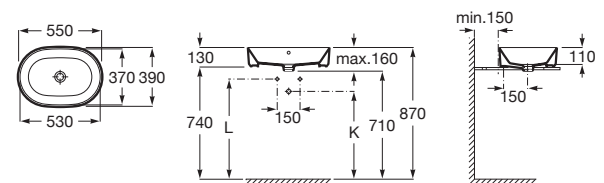

Over countertop basin

550 x 390 mm
Over countertop basin
Ref. A3270Y1..0
White
325 RON

Dimensions in mm. Prices in RON without VAT. The present pricelist cancels the previous one.

Replace (..) in the product reference with the code of the chosen finish.