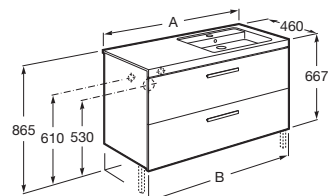

Unik (2 drawers)

Includes base unit and basin. The basin is always supplied in white finish

A	B
1100	1090
900	890
800	790

2 drawers

1100 mm

Left

Ref. A855955806 (glossy white)* - 4 342 RON

Ref. A855955322 (white/ash side panel) - 4 248 RON

Base Unit	Washbasin
A856884XXX	A327542000

1100 mm

Right

Ref. A855956806 (glossy white)* - 4 342 RON

Ref. A855956322 (white/ash side panel) - 4 248 RON

Base Unit	Washbasin
A856884XXX	A327541000

900 mm

Left

Ref. A855953806 (white glossy)* - 4 481 RON

Ref. A855953322 (white/ash side panel) - 4 481 RON

Base Unit	Washbasin
A856883XXX	A327544000

900 mm*

Right

Ref. A855954806 (white glossy) - 4 653 RON

Ref. A855954322 (white/ash side panel) - 4 653 RON

Base Unit	Washbasin
A856883XXX	A327543000

800 mm

Ref. A855952806 (white glossy) - 3 697 RON

Ref. A855952322 (white/ash side panel) - 3 697 RON

Base Unit	Washbasin
A856882XXX	A327545000