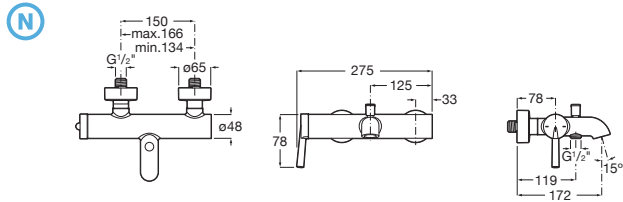

Wall-mounted bath-shower mixer*

Wall-mounted bath-shower mixer with automatic diverter.
Chrome.

Ref. A5A026DC00
1 258 RON