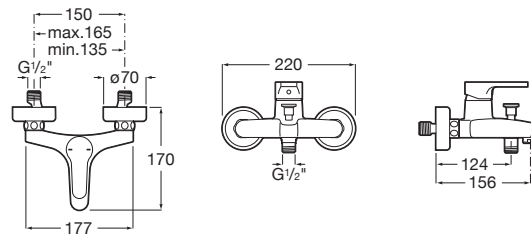

Ref. A5A626AC0K
267 RON

Wall-mounted bath-shower mixer

Single-lever shower mixer with handshower,
1.70 m flexible hose and swivel shower bracket.
Chrome.

Ref. A5A0A6AC0K
414 RON

Wall-mounted bath-shower mixer