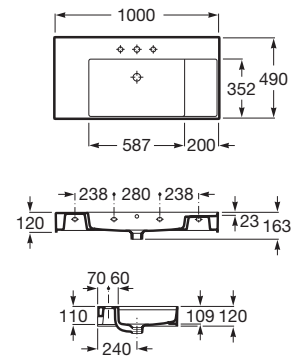

Pedestal
Ref. A3370A0000
White
914 RON

	K	J
Totem	530	610
Minimal	570	640
Bottle	570	640

Inspira

FINE CERAMIC®

00 62 63 64 65 66

1000 x 490 mm

Basin FINECERAMIC®
with fixing kit
Ref. A3275A..0

White	Colour*
2 337 RON	2 804 RON