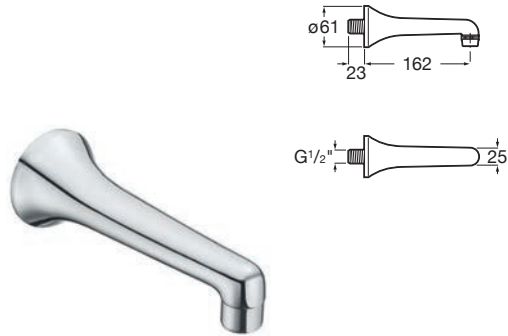

Wall-mounted spout for basin
Ref. A505326900
656 RON