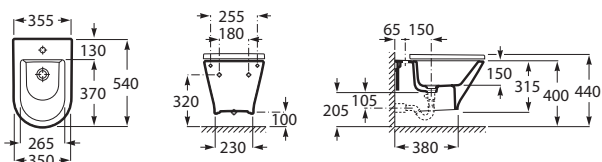

Wall-hung bidet, Round

540 mm length

Wall-hung bidet
Ref. A3570N5..0
White
752 RON

SUPRALIT® cover with soft-closing system, metal hinges
Ref. A806D12..1
White
256 RON

SUPRALIT® cover with metal hinges
Ref. A806D10..1
White
180 RON