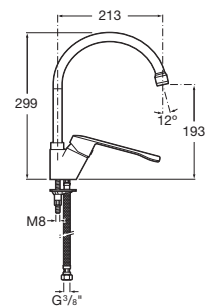

Single-lever wall-mounted bath-shower mixer
with automatic diverter with retention,
1.70 m flexible shower hose,
handshower and swivel wall bracket

Ref. A5A0123C02
510 RON