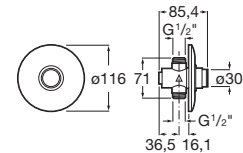

Shower faucet

Shower faucet. Built-in shut-off cock. G1/2".
Chromed.
Ref. A5A2677C00
379 RON