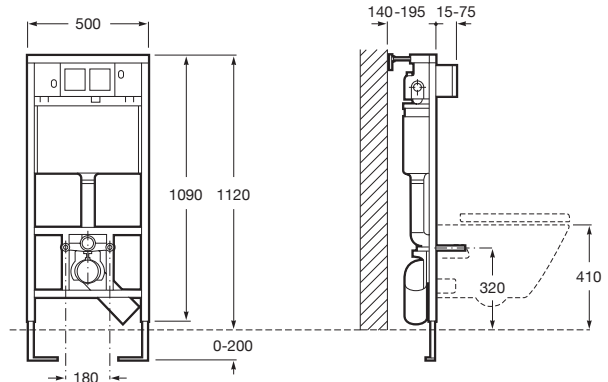

6/3L

4,5/3L

4/2L

Installation system for wall-hung WC. With cistern, dual flush mechanism 6/3, 4,5/3 or 4/2 litres and installation accessories. Minimum depth 140 mm. Draining elbow $\varnothing$ 90/90 and $\varnothing$ 90/110

Ref. A890090020
707 RON