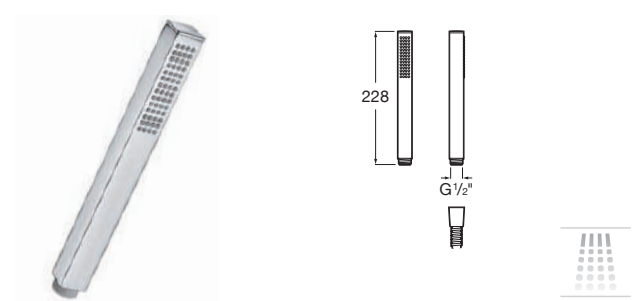

Hand shower Stella Stick Square

Hand shower.
1 function: Rain.
Chrome.
Ref. A5B9L61C00
136 RON