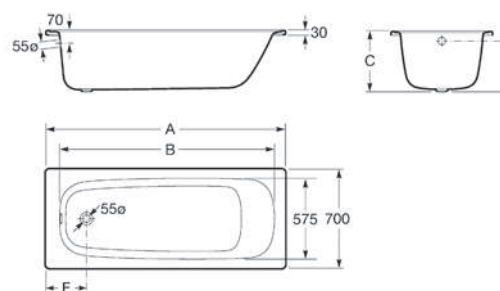

Contesa

STEEL

±2,4
mm

A	B	C	D	E	Litr.¹
1700	1525	400	300	310	183
1600	1425	400	300	310	168
1500	1325	400	300	310	153

¹ Litres to the overflow

Steel bath

Dimensions		Capacity	White
1700 x 700	Ref. A235860000	183 L	642 RON
1600 x 700	Ref. A235960000	168 L	628 RON
1500 x 700	Ref. A236060000	153 L	609 RON
	Ref. A506404600	Siphon ø 52	189 RON