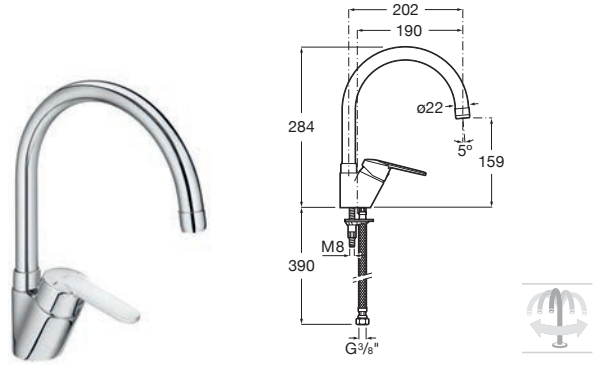

Victoria single-lever kitchen sink mixer

Single-lever kitchen sink mixer with swivel spout, aerator and flexible supply hoses.
Chromed.
Ref. A5A8E25C00
298 RON