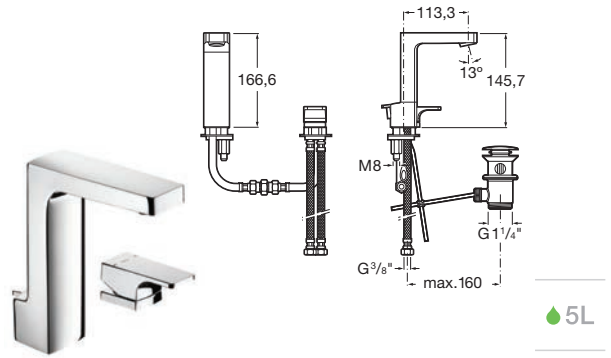

Basin mixer with deck-mounted handle

5L

Single-lever basin mixer with deck-mounted handle with pop-up waste and flexible supply hoses. Chrome.

Ref. A5A3801C00
2 219 RON