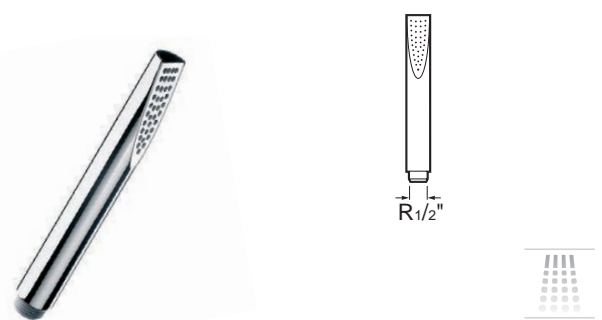

Hand shower Bisel

Hand shower.
1 function: Rain.
Chrome.
Ref. A5B9047C00
73 RON