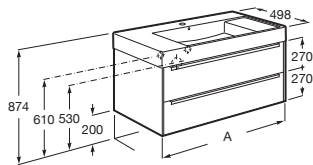

A
1000
800
600

Furniture set with 2 drawers
(bottom 490 mm) and washbasin

1000 mm*

Ref. A851077806 (glossy white) - 6 681 RON
Ref. A851077402 (textured city oak) - 6 386 RON
Ref. A851077403 (textured city oak/dark mirror) - 6 870 RON

Base Unit	Washbasin
A857002XXX	A32752A000

800 mm

Ref. A851076806 (glossy white) - 6 098 RON
Ref. A851076402 (textured city oak)*- 5 706 RON
Ref. A851076403 (textured city oak/dark mirror) - 6 164 RON

Base Unit	Washbasin
A857001XXX	A32752B000

600 mm

Ref. A851075806 (glossy white) - 4 998 RON
Ref. A851075402 (textured city oak)*- 4 638 RON
Ref. A851075403 (textured city oak/dark mirror) - 5 058 RON

Base Unit	Washbasin
A857000XXX	A32752C000