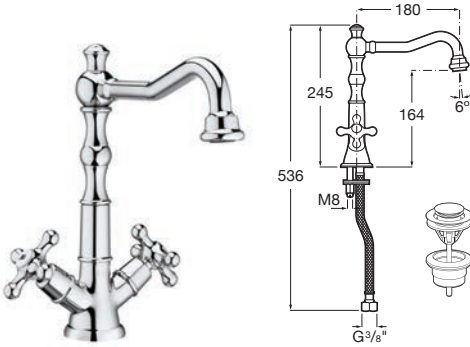

High spout basin mixer

5L

Twin-lever high spout basin mixer with aerator and flexible supply hoses. Includes click-clack waste.

Chromed.

Ref. A5A384BC00
832 RON