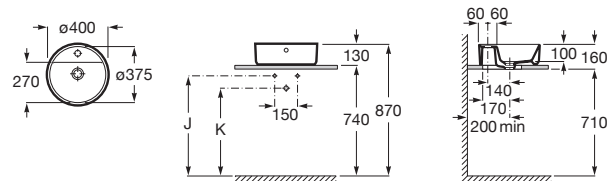

Over countertop basin

$\varnothing 400$ mm

Over countertop basin

Ref. A3270MK..0

White

362 RON