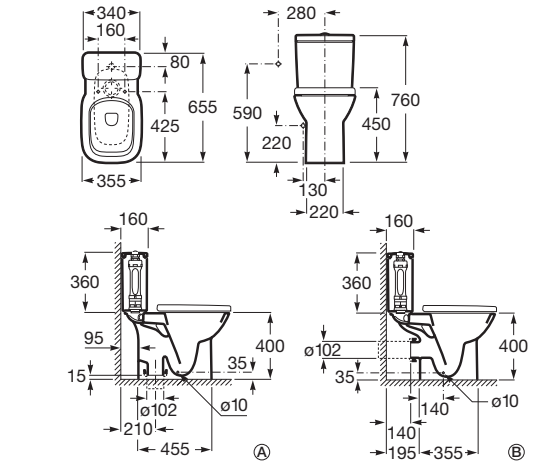

COMPATIBLE

4,5/3L

Close-coupled WC
Square, horizontal outlet
Ref. A342997..0 Ⓑ
White
254 RON

Dual flush 4,5/3L WC
cistern with bottom inlet
Ref. A341991..0
White
233 RON

Seat and cover with
metal hinges
Ref. A8019D0..4
White
120 RON

SLIM seat and cover with
soft-closing system
Ref. A8019D2..5
White
144 RON