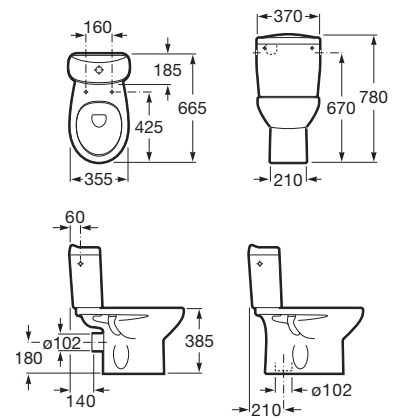

Close-coupled WC in a box, horizontal outlet, with dual flush 6/3L WC cistern with side inlet and seat and cover for toilet, Termoplast

Ref. A34S394..0
White
476 RON

Close-coupled WC in a box, vertical outlet, with dual flush 6/3L WC cistern with side inlet and seat and cover for toilet, Termoplast

Ref. A34S395..0
White
484 RON