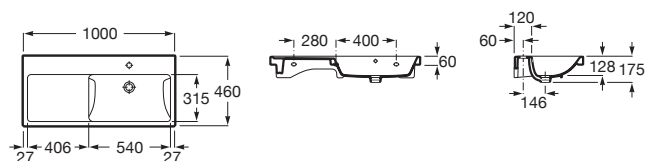

Wall-hung or vanity basin, asymmetric

1000 x 460 mm

Wall-hung or vanity basin with fixing kit

Ref. A3270ME..0

White

689 RON

Dimensions
in mm.

Prices in RON without VAT.
The present pricelist cancels the previous one.

Replace (.) in the product reference with the
code of the chosen finish.

⁽¹⁾ Available second quarter
2021