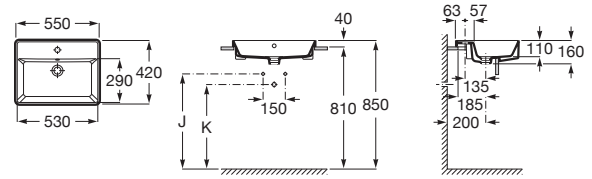

⁽¹⁾ Available second quarter 2021

The Gap

Semi-recessed basin

Trap	K	J
Totem/Minimal	530	610
Bottle	570	640

550 x 420 mm
Semi-recessed basin
Ref. A3270YG..0
White
478 RON

Close-coupled WC, Square

4,5/3L

Seat and cover with soft-closing system with metal hinges
Ref. A801472..4
White
223 RON