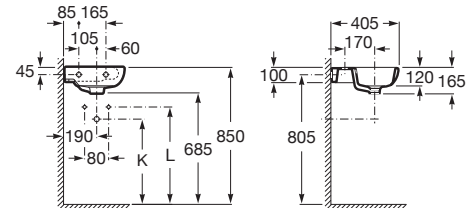

COMPACT

Application	K (siphon)	L
Wall-hung	530	610
Semipedestal	600 Bottle	660

Meridian

350 x 350 mm
Basin
with fixing kit
Ref. A32724C..0
White
571 RON

COMPACT

Application	K (siphon)	L
Wall-hung	530	610
Semipedestal	570	640