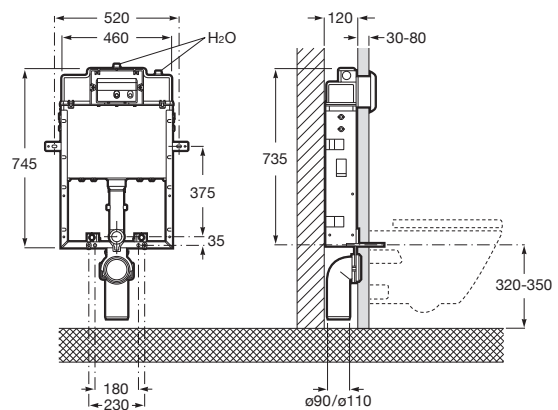

6/3L

4,5/3L

Concealed cistern for wall-hung WC.
With cistern, dual flush mechanism
6/3 and 4,5/3 litres and installation
accessories.
Draining elbow $\varnothing$ 90/90
Ref. A89011010B⁽¹⁾
393 RON

⁽¹⁾Compatible only with operating plates
52-B, 62-B and B01