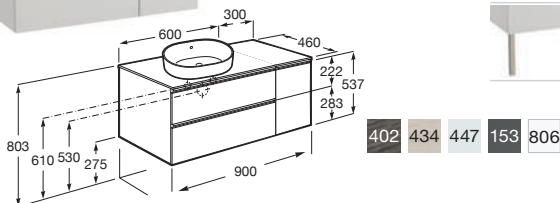

Base unit

Base unit for left or right over countertop basin. The basin is ordered separately.

2 drawers and 1 door

1100 mm*

- Right
- Ref. A851504806 (glossy white) - 3 069 RON
- Ref. A851504153 (glossy anthracite grey) - 3 069 RON
- Ref. A851504447 (matt light grey) - 3 069 RON
- Ref. A851504434 (nordic ash) - 3 069 RON
- Ref. A851504402 (city oak) - 3 069 RON

Base Unit	Countertop
A857399XXX A857417XXX	A857422XXX

900 mm*

- Left
- Ref. A851503806 (glossy white) - 2 893 RON
- Ref. A851503153 (glossy anthracite grey) - 2 893 RON
- Ref. A851503447 (matt light grey) - 2 893 RON
- Ref. A851503434 (nordic ash) - 2 893 RON
- Ref. A851503402 (city oak) - 2 893 RON

Base Unit	Countertop
A857397XXX A857417XXX	A857421XXX

900 mm*

- Right
- Ref. A851502806 (glossy white) - 2 893 RON
- Ref. A851502153 (glossy anthracite grey) - 2 893 RON
- Ref. A851502447 (matt light grey) - 2 893 RON
- Ref. A851502434 (nordic ash) - 2 893 RON
- Ref. A851502402 (city oak) - 2 893 RON

Base Unit	Countertop
A857397XXX A857417XXX	A857420XXX

Set of 2 legs 275 mm

Ref. A816829339* - 151 RON
aluminum legs for glossy white (806) finish

Ref. A816829458* - 151 RON
nickel legs for glossy anthracite grey (153), city oak (402), nordic ash (434) and matt light grey (447) finishes

1100 mm*

- Left
- Ref. A851505806 (glossy white) - 3 069 RON
- Ref. A851505153 (glossy anthracite grey) - 3 069 RON
- Ref. A851505447 (matt light grey) - 3 069 RON
- Ref. A851505434 (nordic ash) - 3 069 RON
- Ref. A851505402 (city oak) - 3 069 RON

Base Unit	Countertop
A857399XXX A857417XXX	A857423XXX

Dimensions in mm.

Prices in RON without VAT. The present pricelist cancels the previous one.

*Product on request

Replace XXX in the product reference with the code of the chosen finish.