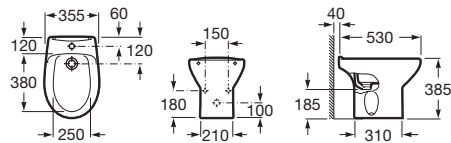

Floorstanding WC

V 540 mm. H 485 mm. length

FS WC vertical outlet
with fixing kit
Ref. A344398..0 [Ⓐ]
White
258 RON

FS WC horizontal outlet
with fixing kit
Ref. A344397..0 [Ⓑ]
White
258 RON

Seat and cover,
Duroplast, metal hinges
Ref. A801390..5
White
86 RON

SUPRALIT® seat and cover with
soft-closing system, metal hinges
Ref. A801B62..B
White
207 RON

SLIM seat and cover with
soft-closing system
Ref. A801392..1
White
124 RON

Bidet

530 mm length

Bidet
with fixing kit
Ref. A355394..0
White
239 RON

Cover
with stainless steel hinges
Ref. A806390..4
White
208 RON

Wall-hung bidet

565 mm length

Bidet without cover
Ref. A355305..S
White
310 RON

Colours (vitreous china)

White
00