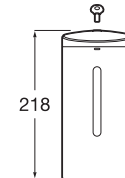

Public

Soap or hydroalcoholic gel dispenser with sensor.

General technical data

Wall-mounted soap or hydroalcoholic gel dispenser with sensor. Powered by six 1.5V LRG6 (AA) alkaline batteries. AISI 304 stainless steel. 700 ml
Ref. A818011000
227 RON

· Installation:	Wall-mounted
· Material:	AISI 304 stainless steel
· Capacity:	700 ml
· Distance from the sensor:	5-9 cm
· Auto switch-off:	3 seconds
· Low battery warning:	Yes
· Adjustable product quantity:	0.5-2.5ml
· Battery life:	40,000 uses