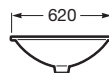

Grand Berna

620 x 390 mm

Built-in basin
with fixing kit,
enameled on both sides

Ref. A327899..0

White

673 RON