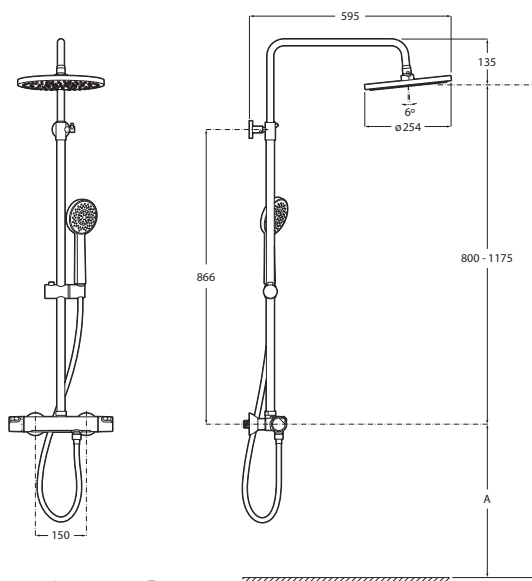

Chromed.

Ref. A5A2718C00

2 471 RON

Dimensions
in mm.

Prices in RON without VAT.
The present pricelist cancels the previous one.

Victoria-T Plus / Victoria-T

Victoria-T Plus thermostatic telescopic shower column