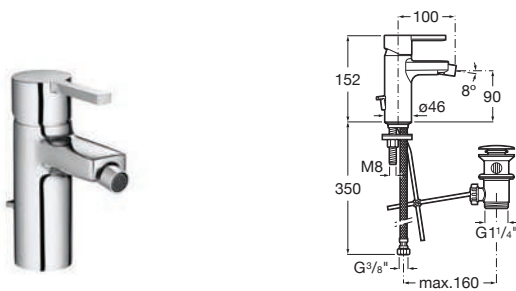

Bidet mixer

Single-lever bidet mixer with swivel flow regulator, pop-up waste and flexible supply hoses
Chrome.
Ref. A5A6096C00*
418 RON