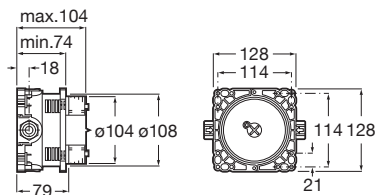

Internal subset Sentronic-E*

Internal subset with shut-off valve.
Mains connection (230).
Ref. A525874603
1 151 RON