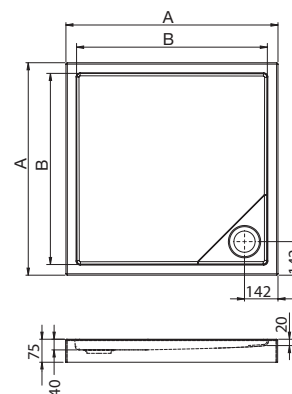

Dimensions Standard

Dimensions		White
900 x 900 x 75	Ref. A27T005000	1 088 RON
900 x 900 x 40	Ref. A276255000	826 RON
800 x 800 x 75	Ref. A27T004000	976 RON
800 x 800 x 40	Ref. A276253000	790 RON
Siphon ø 90	Ref. A27L027000	175 RON
Universal feet	Ref. A27M052000	48 RON