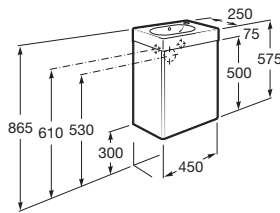

Unik

Includes base unit and basin. The basin is always supplied in white finish.

COMPACT
25 CM

156 806

450 mm, 1 door

Ref. A855873806 (glossy white) - 553 RON

Ref. A855873156 (textured sand) - 581 RON

Accessories

Set of 2 furniture hooks
Ref. A816761001
241 RON