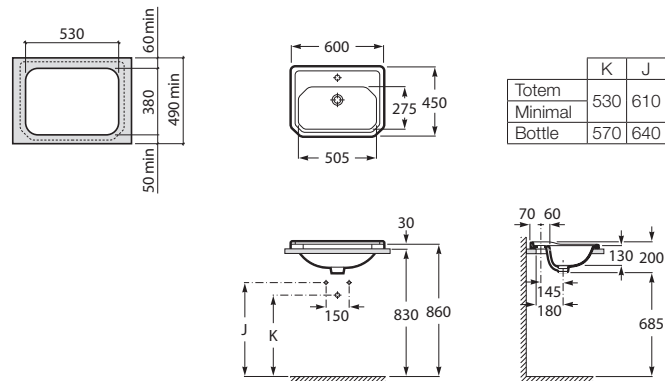

Drop-in basin

600 x 450 mm

Basin
with fixing kit.
With taphole
Ref. A3270A5000
White
846 RON