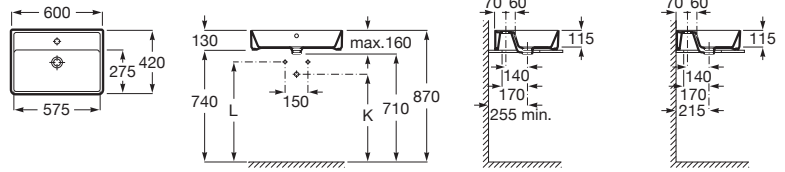

The Gap

600 x 420 mm
Over countertop basin
Ref. A3270MN..0
White
357 RON