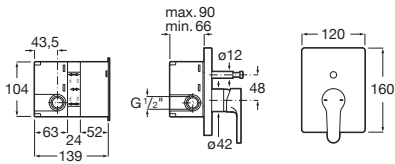

Built-in bath-shower mixer

Built-in bath-shower mixer with diverter.
Chrome.
Ref. A5A0C6AC0K
309 RON