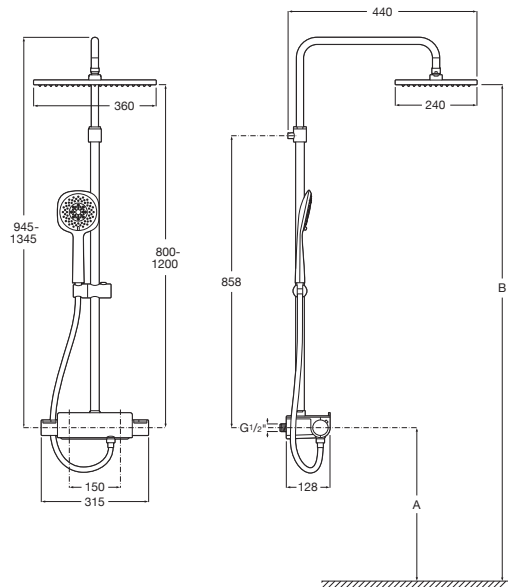

Ref. A5A9788C00
3 460 RON

A	B
900	1700-2100
1000	1800-2200
1100	1900-2300
1200	2000-2400

Deck-T Square thermostatic shower column with shelf

Thermostatic shower column with shelf
with adjustable height from 800 to 1200 mm.
The shower head can be swivelled,
Sensum Square \varnothing 130 mm hand shower with 4 functions,
flexible hose 1,75m PVC satin and swivel bracket.
Chromed.