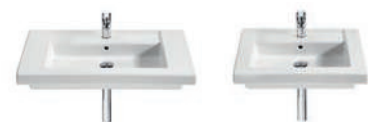

Wallhung or vanity basin with
installation kit.

800 x 450 mm
Ref. A327545000
1 882 RON

600 x 450 mm
Ref. A327546000
1 061 RON

Dimensions
in mm.

Prices in RON without VAT.
The present pricelist cancels the previous one.

*Product on request

Replace XXX in the product reference
with the code of the chosen finish.

322 White/Ash side panel
806 Glossy white