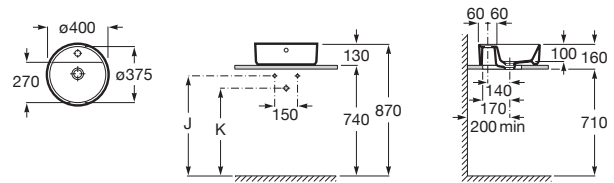

The Gap

$\varnothing 400$ mm

Over countertop basin

Ref. A3270MK..0

White

362 RON