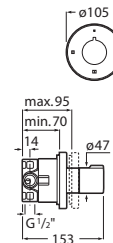

Round 3 way

3 way diverter. Chromed.
Ref. A5A184AC00
870 RON

To be completed with built-in body
Ref. A525166903
670 RON