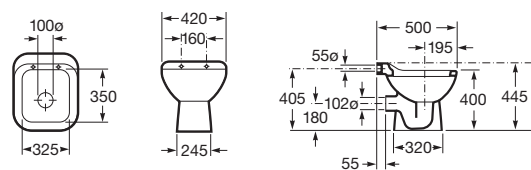

Other products / Slop hopper

Garda

Slop hopper. Back inlet
with rubber inlet connector
and fixing kit
Ref. A371055000
750 RON

Stainless steel bucket
grating with rubber pad
Ref. A526005510*
226 RON