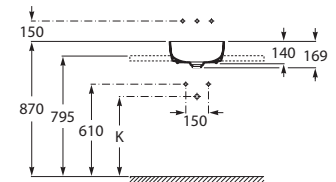

Trap	K
Totem	530
Minimal	
Bottle	570