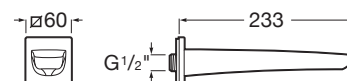

Wall-mounted bath spout.
Chrome.
Ref. A5A0703C00
988 RON

Everlux.
Ref. A5A0703..⁽¹⁾ **(N)** **(CN)** **(RG)** **(NM)**
1046 RON