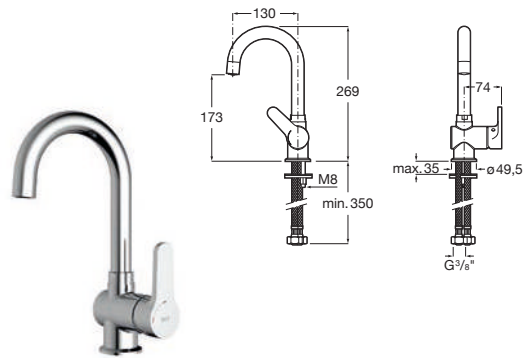

Basin mixer

COLD
START

Single-lever basin mixer with lateral handle, aerator
and flexible supply hoses.
Cold start. Chrome.
Ref. A5A8A6AC0K
295 RON