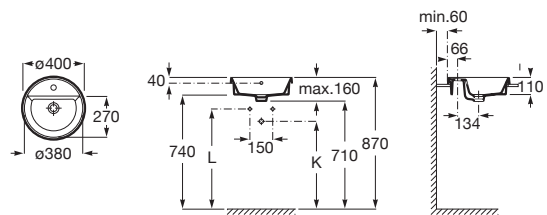

Drop-in basin ⁽¹⁾

(N)

ø 400 mm

Drop-in basin
Ref. A3270Y4..0
White
428 RON

	K (Trap)	L
Totem/Minimal	530	610
Bottle	610	640