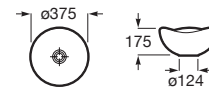

Inspira Round

00 62 63 64 65 66

500 x 370 mm

Basin FINECERAMIC®
Including universal waste with
ceramic plug ø 72 mm.
Ref. A327520..0

White	Colour* (1)
1 138 RON	1 366 RON

ø 370 mm

Basin FINECERAMIC®
Including universal waste with
ceramic plug ø 72 mm.
Ref. A327523..0

White	Colour* (1)
1 009 RON	1 211 RON

FINE
CERAMIC®

Ohtake

540 x 375 mm

Basin FINECERAMIC®.
Ref. A327A13..0

White	Colour
669 RON	867 RON

FINE
CERAMIC®

00 62 63 64 65 66

Ohtake

ø 375 mm

Basin FINECERAMIC®.
Ref. A327A15..0

White	Colour
622 RON	716 RON

FINE
CERAMIC®

00 62 63 64 65 66