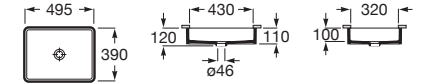

Built-in basins

Inspira*

00 62 63 64 65 66

White	Colour*
2 184 RON	2 621 RON

White	Colour*
1 539 RON	1 848 RON

FINE
CERAMIC

Diverta

500 x 380 mm
Drop-in or built-in basin
with fixing kit
Ref. A327114000
White
576 RON

Foro

ø 410 mm
Built-in basin
with fixing kit
Ref. A327884..0⁽¹⁾
White
539 RON

⁽¹⁾ Fitting hole 342 mm