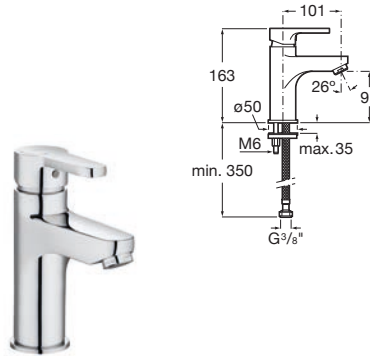

Basin mixer

5L

COLD
START

Single-lever basin mixer, smooth body.
With aerator and flexible supply hoses.
Cold start. Chrome.
Ref. A5A326AC0K
237 RON