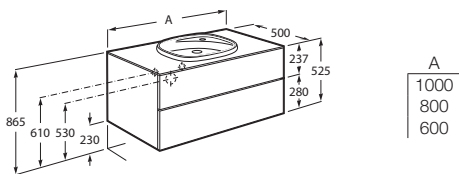

Unik

Includes base unit and basin. The basin is always supplied in white finish.

402 806

2 drawers and porcelain washbasin

1000 mm*

Ref. A851358806 (glossy white) - 6 859 RON
Ref. A851358402 (textured city oak) - 6 859 RON

Base Unit	Washbasin
A857146XXX	A3270BA000

800 mm*

Ref. A851357806 (glossy white) - 6 565 RON
Ref. A851357402 (textured oak city) - 6 565 RON

Base Unit	Washbasin
A857145XXX	A3270BB000

600 mm*

Ref. A851356806 (glossy white) - 5 773 RON
Ref. A851356402 (textured city oak) - 5 773 RON

Base Unit	Washbasin
A857144XXX	A3270BC000