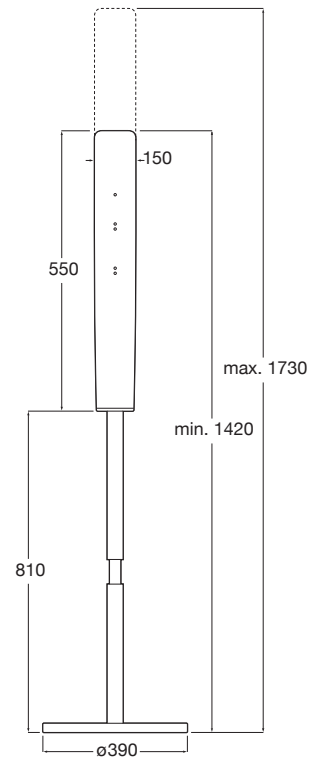

Public

Hygiene station

Hygiene station:
Extensible base for soap/hydroalcoholic gel
dispenser. Metal and plastic. Black
Ref. A818015000
245 RON

Compatible with Public dispensers
(not included):

A818011000

A818012009

General technical data

· Height:	Min. 1420 mm - Max. 1730 mm
· Material:	Metal and plastic
· Color:	Black