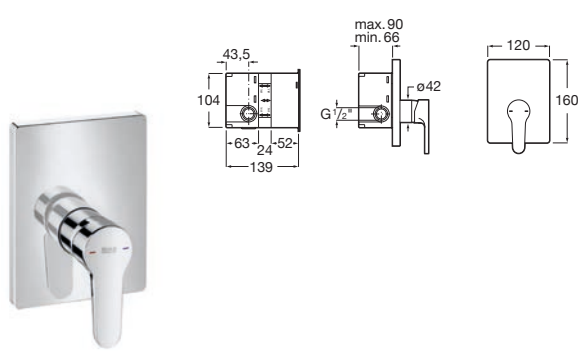

Built-in bath or shower mixer

Built-in bath or shower mixer.
Chrome.
Ref. A5A2C6AC0K
253 RON