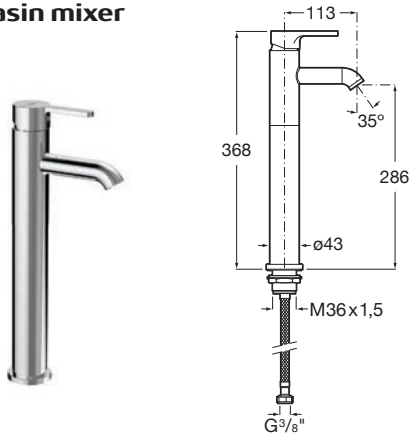

Basin mixer

COLD
START

Single-lever high neck basin mixer with aerator and flexible supply hoses. Cold start. Chrome.
Ref. A5A348AC0K
373 RON