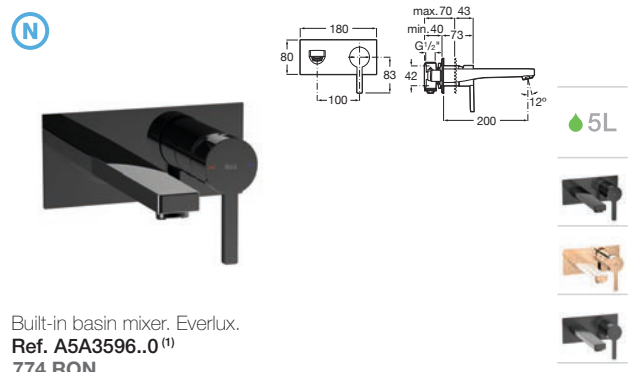

Built-in basin mixer. Everlux.
Ref. A5A3596..0⁽¹⁾
774 RON

To be completed with universal built-in body. Everlux.
Ref. A5252206..⁽¹⁾
363 RON

CN RG NM