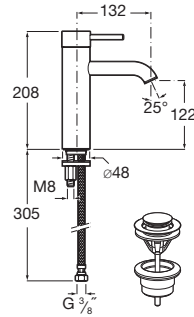

Basin mixer Mezzo

MEZZO

5L

COLD
START

Mezzo single-lever basin mixer with aerator, smooth body and flexible supply hoses.

Includes click-clack waste. Chrome.
Ref. A5A3C11C00
752 RON