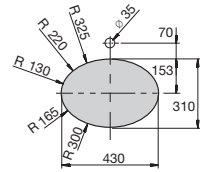

Neo Selene

510 x 395 mm

Drop-in or built-in basin
with fixing kit

Ref. A322307..0

White

422 RON