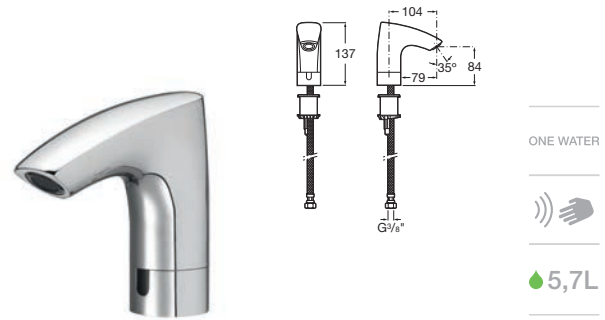

Electronic basin faucet M3-E* Single water supply*

Electronic basin faucet with flow limiter and flexible supply hoses. Chromed.

Powered by 4 AA alkaline batteries (1.5V LRG).
Ref. A5A5602C00
2 151 RON

Powered by mains connection (230)⁽¹⁾.
Ref. A5A5702C00
2 089 RON