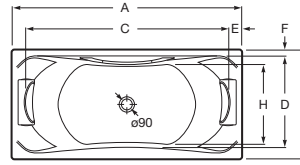

A	B	C	D	E	F	G	H	I	J	K	L	Litr.¹
1900	1100	1685	980	107,5	60	1230	830	85	930	700	600	285
1800	900	1585	800	107,5	50	1130	650	85	730	620	590	220

¹ Liters to the overflow

*Mounting height with panel

Acrylic bath

Dimensions	Ref.	Massage	Finishes	Capacity	White	
1900 x 1100	Ref. A248052001	Total	Chrome	285 L PD	29 838 RON	
	Ref. A247989001	Without massage	Chrome	285 L	5 373 RON	
1800 x 900	Ref. A248054001	Total	Chrome	220 L PD	28 603 RON	
	Ref. A248013001	Without massage	Chrome	220 L	4 565 RON	
	Ref. A247978000	Headrest, handle and drain with hidden overflow as standard