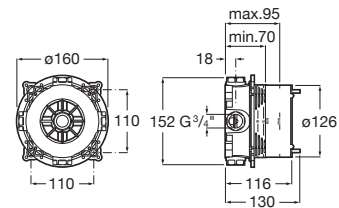

RocaBox

RocaBox Universal.
Ref. A525869403
468 RON