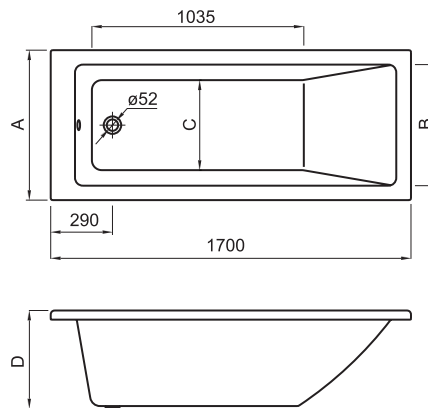

A	B	C	D
750	610	440	450
700	560	390	460

Acrylic bath

Dimensions		Massage	Capacity	White
1700 x 750	Ref. A248400000	Without massage	206 L	807 RON
	Ref. A259923000	Front panel		257 RON
	Ref. A259927000	Side panel		340 RON
1700 x 700	Ref. A248395000	Without massage	186 L	807 RON
	Ref. A259923000	Front panel		257 RON
	Ref. A259926000	Side panel		159 RON
	Ref. A25F032000	Structure for bath		165 RON
	Ref. A24F112000	Legs for bath		126 RON
	Ref. A24L542000	Siphon		123 RON

Mounting with legs is recommended for built-in installation. To install the bath with panels it is recommended to use structure for better stability of the bath.