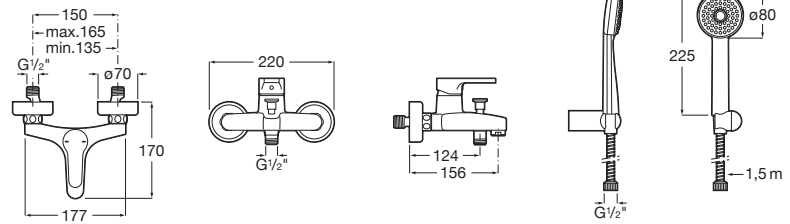

Ref. A5A626AC0K
267 RON

Wall-mounted bath-shower mixer

Single-lever shower mixer with handshower,
1.70 m flexible hose and swivel shower bracket.
Chrome.

Ref. A5A0A6AC0K
414 RON

Wall-mounted bath-shower mixer