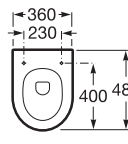

SUPRALIT® seat and cover with metal hinges
Ref. A8012AB..B
White
175 RON

SLIM seat and cover with soft-closing system
Ref. A8012B2..2
White
209 RON