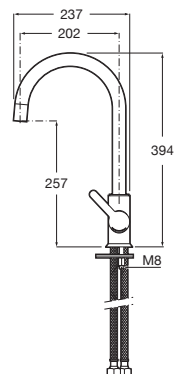

Mencia

Single-lever kitchen sink mixer

COLD
START

6L

Single-lever kitchen sink mixer with swivel spout, aerator and flexible supply hoses. Cold start. Chromed.

Ref. A5A7409C00
395 RON

Single-lever kitchen sink mixer

COLD
START

6L

Single-lever kitchen sink mixer with swivel spout, aerator and flexible supply hoses. Cold start. White.

Ref. A5A7409B00
480 RON

Single-lever kitchen sink mixer

COLD
START

6L

Single-lever kitchen sink mixer with swivel spout, aerator and flexible supply hoses. Cold start. Black.

Ref. A5A7409C00
480 RON

Single-lever kitchen sink mixer

COLD
START

6L

Single-lever kitchen sink mixer with swivel spout, aerator and flexible supply hoses. Cold start. Silver grey.

Ref. A5A7409CM0
480 RON