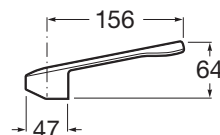

Elbow handle

Elbow handle. Compatible with
all the faucets in the set.
Chrome.
Ref. A525003000
66 RON