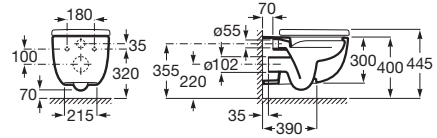

SUPRALIT® seat and cover with metal hinges
Ref. A8012A0..B
White
181 RON

SLIM seat and cover with soft-closing system
Ref. A801D12..3
White
160 RON