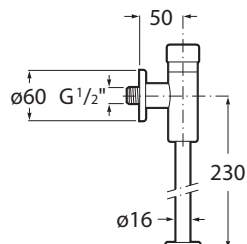

Flush valves / for urinals

Aqualine Confort

Flush valve for urinal 1/2".
Chromed.
Ref. A5A9177C00
366 RON