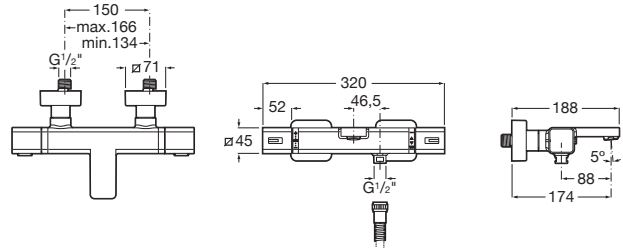

T-2000*/T-1000 Square*

Wall-mounted thermostatic shower mixer T-2000*

Wall-mounted thermostatic shower mixer with tempered glass shelf.

Chrome

Ref. A5A2A88C00

1 932 RON

Wall-mounted thermostatic bath-shower mixer T-1000 Square*

Wall-mounted thermostatic bath-shower mixer

Chrome.

Ref. A5A121AC00

1 668 RON

Built-in thermostatic bath-shower mixer T-1000 Square*

Built-in bath-shower mixer with diverter-flow regulator.

Chrome.

Ref. A5A0C1AC00

1 557 RON

To be completed with RocaBox Ref. A525869403

Built-in thermostatic bath or shower mixer T-1000 Square*

Built-in thermostatic bath or shower mixer.

Chrome.

Ref. A5A2C1AC00

1 777 RON

To be completed with RocaBox Ref. A525869403