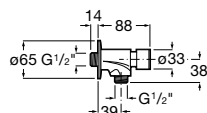

Urinal faucet

Urinal faucet. Angle shut-off cock G1/2".
Chromed.
Ref. A5A9277C00
231 RON

External tube
Chromed.
Ref. A5A9317C00
92 RON