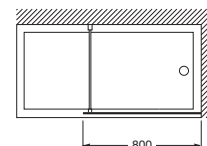

Shower enclosures / Victoria

Victoria BF*

BF - Fixed panel with stabilizing bar on opposite wall
Height 1500 mm

Clear Glass

References	Dimensions	Dimensions mounting Min-Max (A)	Polished Silver
AM19308012	800	780-805	625 RON