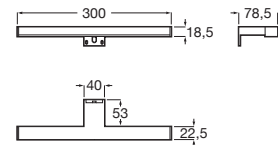

Starlight

Spotlight Starlight
300 mm
Ref. A813092100
231 RON