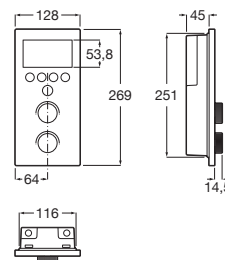

Smart Shower

Installation system included
Ref. A5A104AC00
10 116 RON