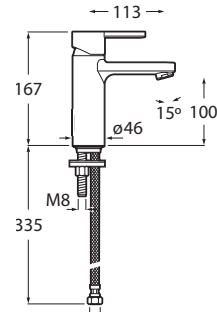

5L

COLD
START

Single-lever basin mixer smooth body with aerator and flexible supply hoses.
Cold start. Everlux.
Ref. A5A3A96..0 (1)
785 RON

CN RG NM