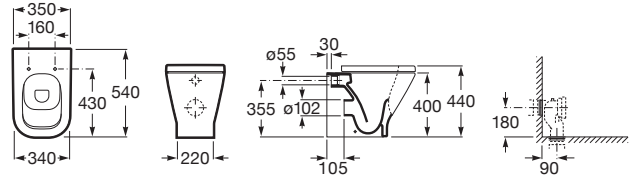

The Gap

Floorstanding WC Square, Rimless

540 mm length

Back to wall single floorstanding WC Rimless with dual outlet

Ref. A347737..0

White

852 RON

Seat and cover with soft-closing system with metal hinges

Ref. A801472..4

White

223 RON

BTW

RIMLESS

COMPATIBLE