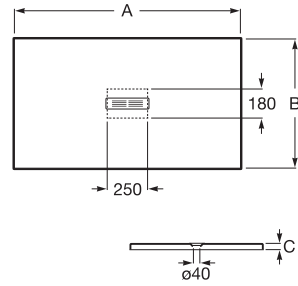

| Shower tray Aquos

Shower trays / Stonex®

Helios*

Stonex® shower tray. Non-slip textured surface. Extra flat. It includes a large flow drain.

STONEX®

ANTI-SLIP

OPTION EMBEDDED INSTALLATION

- 10
 - 20
 - 40
 - 63
 - 64
 - 65
 - 66
- 80
 - 81