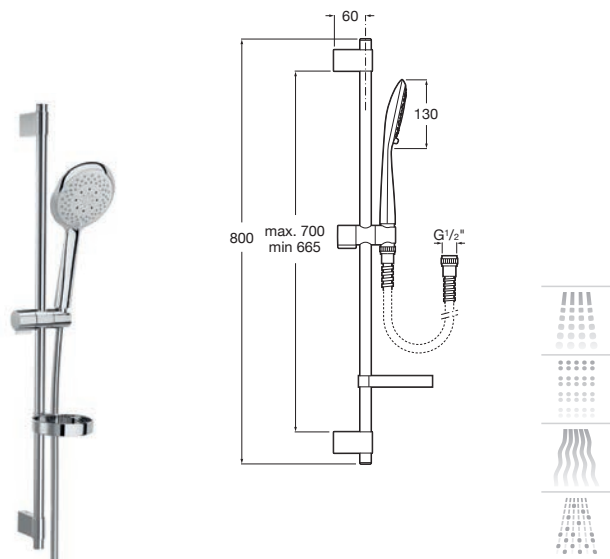

Shower kit **Sensum Round 130/4 and 130/2**

Shower kit Sensum Round 130/4, hand shower with 4 functions, slide bar 800 mm, soap dish and flexible hose satin 1,70 m. Chrome.

Ref. A5B1407C00
391 RON

Shower kit Sensum Round 130/2, hand shower with 2 functions, slide bar 800 mm, soap dish and flexible hose satin 1,70 m. Chrome.

Ref. A5B9407C00
380 RON