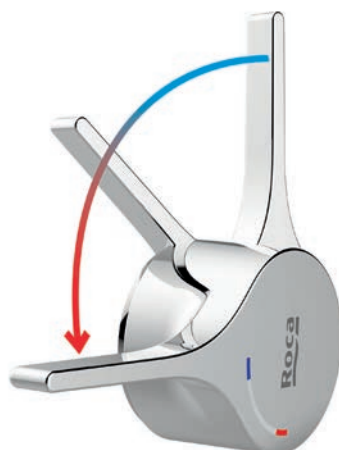

Technology

Cold Start

Energy savings

Front cold water opening that forces users to turn the handle to the left to gradually obtain hot water.

Aesthetics

Restricted opening to the right, allowing the handle to be perfectly aligned with the spout, improving the aesthetic qualities.