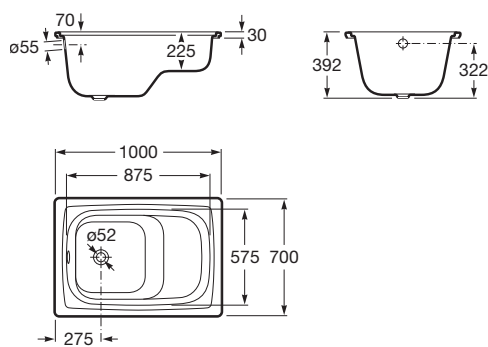

Baths / Cast Iron

Continental

CAST IRON

A	B	C	D	E	F	G	H	K	Litr.¹
1700	570	1530	420	400	350	285	100	70	182
1600	570	1430	420	400	350	285	100	70	170
1500	570	1330	420	400	350	285	100	70	161
1400	560	1230	420	400	350	285	100	70	144
1200	550	1050	390	370	330	260	75	60	117

¹ Litres to the overflow

Cast Iron bath

Dimensions		Capacity	White
1700 x 700	Ref. A212911001	With anti-slip bottom	182 L 2 826 RON
1600 x 700	Ref. A212912001	With anti-slip bottom	170 L 2 660 RON
1500 x 700	Ref. A212913001	With anti-slip bottom	161 L 2 644 RON
1400 x 700	Ref. A212914001	With anti-slip bottom	144 L 2 538 RON
1200 x 700	Ref. A211506001	Without anti-slip bottom	117 L 2 415 RON
	Ref. A506404600	Siphon ø 52	189 RON
	Ref. A150412330	Set of feet	124 RON

Bañaseo

CAST IRON

1000 x 700

Cast Iron bath

		Capacity	White
Ref. A213000001	Without massage	88 L	2 462 RON
Ref. A506404600	Siphon ø 52		189 RON
Ref. A150413130	Set of feet		266 RON