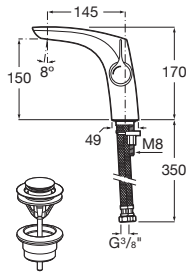

Basin mixer

5L

COLD
START

Single-lever basin mixer with smooth body and flexible supply hoses. Includes click-clack waste. Chrome.
Ref. A5A323AC00
1 976 RON