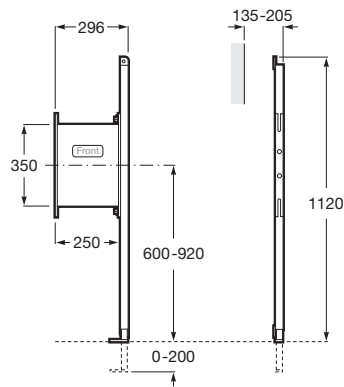

Accessibility and comfort

Duplo Handicapped*

Frame for fixing grab rails.
Right / left installation
Ref. A890090600
415 RON

Silent in wall

Noise absorption joint
Ref. A890063000
40 RON

| Naia

Faucets

Faucets collections