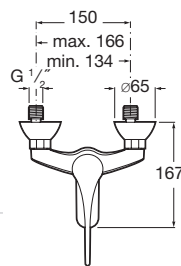

Basin mixer with chain connector and flexible supply hoses. Elbow handle for people with reduced mobility. Chrome.

Ref. A5A3123C00
384 RON

Wall-mounted bath-shower mixer

Wall-mounted bath-shower mixer with automatic diverter, handshower 1,70 m flexible hose and swivel wall bracket. Handle for people with reduced mobility. Chrome.