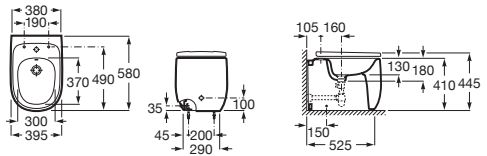

White	Colour
5 924 RON	6 191 RON

White	Colour
694 RON	907 RON

Bidet

BTW

- 00
- 62
- 63
- 64
- 65
- 66

580 mm length

Back to wall bidet with fixing kit
Ref. A3570B8..0

SUPRALIT® cover with soft-closing system, metal hinges, Easy Remove
Ref. A806B82..B