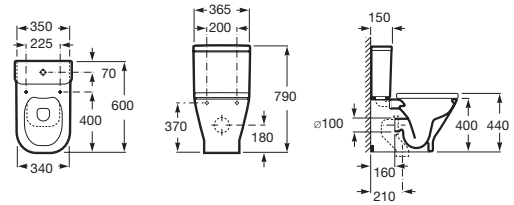

600 mm length

Back to wall WC
RIMLESS with dual outlet
Ref. A342737..H
White
672 RON

Dual flush 4/2L WC
cistern with bottom inlet
Ref. A341730..0
White
702 RON

Dual flush 4/2L WC
cistern with side inlet
Ref. A341731..0
White
647 RON

Seat and cover with
soft-closing system,
metal hinges
Ref. A801732..4
White
401 RON

Seat and cover,
metal hinges
Ref. A801730..4
White
249 RON

SLIM seat and cover with
soft-closing system
Ref. A801732..1
White
324 RON