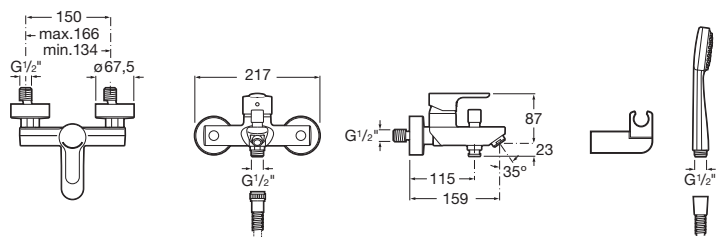

Chrome.

Ref. A5A6B09C00
331 RON

Wall-mounted bath-shower mixer

Single-lever bath-shower mixer with automatic diverter, hand shower Stella 80/1, flexible hose 1.70m and swivel shower bracket.

Ref. A5A0109C02
470 RON