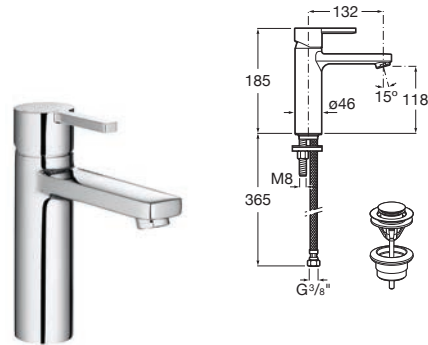

Basin mixer Mezzo

MEZZO

5L

COLD
START

Mezzo single-lever basin mixer with aerator, smooth body and flexible supply hoses. Includes click-clack waste.
Cold start. Chrome.
Ref. A5A3996C00*
906 RON