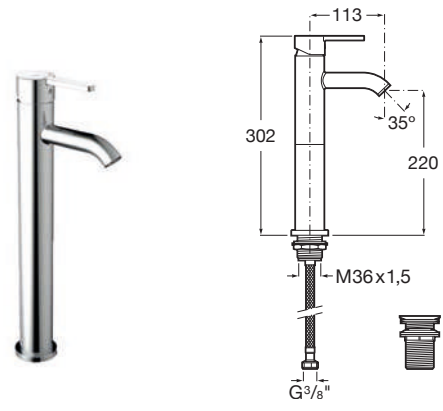

Basin mixer

COLD
START

Single-lever high neck basin mixer with smooth body, aerator and flexible supply hoses. Cold start. Chrome.
Ref. A5A378AC0K
435 RON