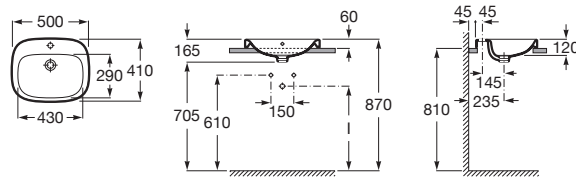

⁽¹⁾ Not compatible with pedestal or semipedestal

In-countertop basin

K (siphon)	
Totem / minimal	530
Bottle	610

500 x 410 mm

Basin
 with fixing kit
Ref. A32799M..0
 White
305 RON

Semi-recessed basin

520 x 400 mm