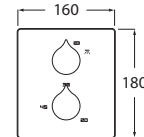

Built-in thermostatic bath or shower mixer.
Everlux.
To be completed with RocaBox Ref. A525869403
Ref. A5A2C3A..0
2 187 RON