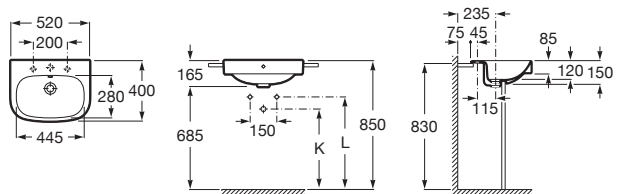

⁽¹⁾ Not compatible with pedestal or semipedestal

In-countertop basin

K (siphon)	
Totem / minimal	530
Bottle	610

500 x 410 mm

Basin
 with fixing kit
Ref. A32799M..0
 White
305 RON

Semi-recessed basin

520 x 400 mm