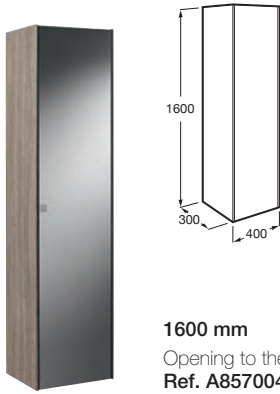

Column

1600 mm
Opening to the left
Ref. A857004806* - 5 900 RON
Ref. A857004402* - 4 762 RON
Ref. A857004403⁽¹⁾ - 5 191 RON

Opening to the right
Ref. A857034806* - 5 900 RON
Ref. A857034402* - 4 762 RON
Ref. A857034403⁽¹⁾ - 5 191 RON

402 403 806

Accessories

Set of two legs*
Ref. A816815339
127 RON

Organizer box
90 x 90 mm
Ref. A816819409
29 RON

208 x 100 mm
Ref. A816820409
55 RON

⁽¹⁾ Finishes Textured city oak with dark mirror (403) on stock

Colour (basin)

White
00