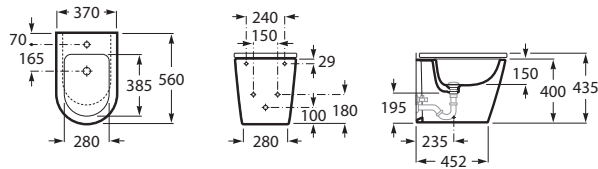

White	Colour*
345 RON	345 RON

Bidet Round

BTW

00 62 63 64 65 66

560 mm length

Back to wall bidet with fixing kit
Ref. A357527..0

White	Colour*
1 870 RON	2 244 RON

SUPRALIT® cover with soft-closing system, metal hinges, Easy Remove
Ref. A806522..B