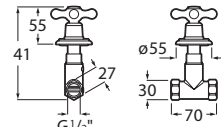

Wall-mounted shower column

Twin-lever wall-mounted shower column with manual diverter, shower head, hand shower, integrated bracket and flexible hose. Chromed.

Ref. A5A974BC00
2 175 RON

Built-in valve*

Built-in valve
Ref. A5A154BC00
314 RON