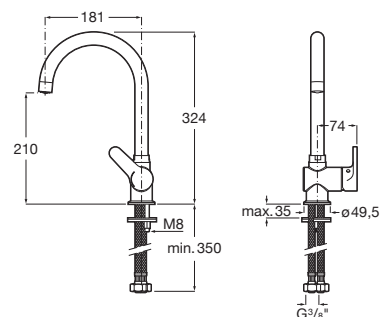

Kitchen sink mixer high spout

Single-lever kitchen sink mixer with high swivel spout, aerator and flexible supply hoses.

Cold Start. Chrome.
Ref. A5A8B6AC0K
356 RON