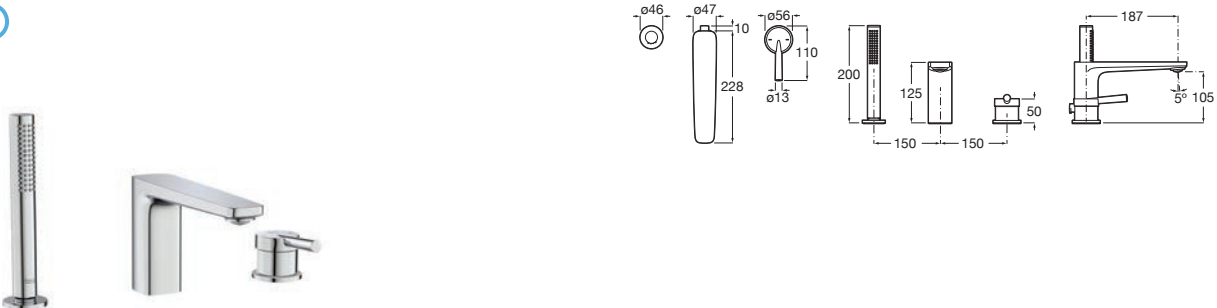

Deck-mounted bath-shower mixer*

(N)

Deck-mounted bath-shower mixer with central spout, diverter and handshower.

Chrome.

Ref. A5A986DC00⁽¹⁾
3 018 RON