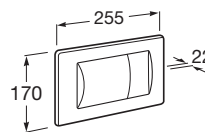

62-B Dual

Plate 62-B Dual

Operating plate
White
Ref. A8901160B0
65 RON

Plate 62-B Dual

Operating plate
Chrome
Ref. A8901160B1
129 RON