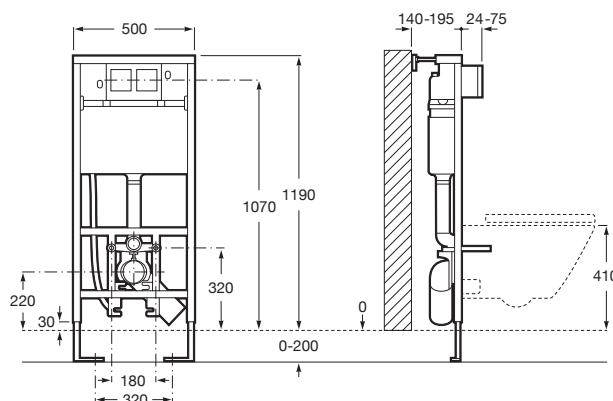

Ref. A890092100
1583 RON

6/3L

For wall-hung WC

Duplo WC Smart ⁽¹⁾

- 6/3L
- 4,5/3L
- 4/2L

Installation system for wall-hung WC. With cistern, dual flush mechanism 6/3, 4,5/3 or 4/2 litres and installation accessories. Smart toilet connection and a corrugated pipe. Minimum depth 140mm, height 1190 and draining elbow \varnothing 90/110
Ref. A890090800
946 RON