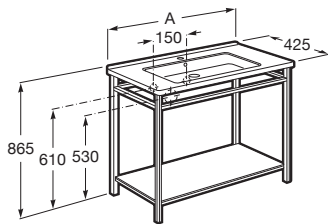

Unik

Includes base unit and basin. The basin is always supplied in white finish.

With shelf

850 mm*
Ref. A851056392
3 343 RON

Base Unit and shelf	Washbasin
A856976387 A856982300	A327781000

650 mm*
Ref. A851055392
2 232 RON

Base Unit and shelf	Washbasin
A856975387 A856981300	A327783000

A
850
650

Luna mirror

Luna mirrors

1300 x 900 mm*
Ref. A812192000
934 RON

1000 x 900 mm*
Ref. A812189000
739 RON

700 x 900 mm*
Ref. A812184000
408 RON

ø 750 mm*
Ref. A812194000
617 RON

1200 x 900 mm*
Ref. A812191000
663 RON

900 x 900 mm*
Ref. A812188000
684 RON

600 x 900 mm
Ref. A812182000
408 RON

ø 550 mm*
Ref. A812193000
467 RON

1100 x 900 mm*
Ref. A812190000
815 RON

800 x 900 mm*
Ref. A812117000
543 RON

Admits antifog plate. To see compatible demister foils, see page 182.