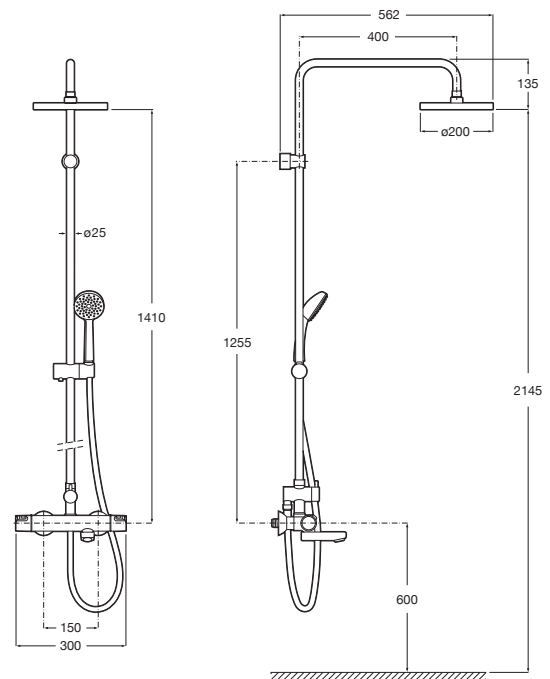

Chromed.

Ref. A5A2718C00

2 471 RON

Dimensions
in mm.

Prices in RON without VAT.
The present pricelist cancels the previous one.

Victoria-T Plus / Victoria-T

Victoria-T Plus thermostatic telescopic shower column