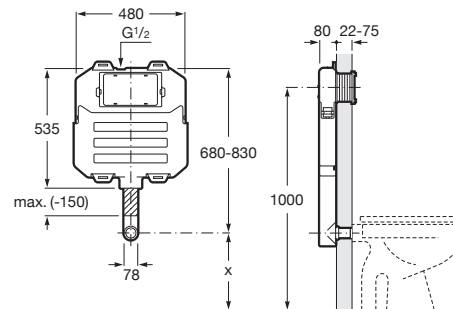

COMPACT

6/3L

4,5/3L

4/2L

Concealed compact cistern with dual flush mechanism 6/3, 4,5/3 or 4/2 litres. With fixations and connecting tube. Minimum depth 80 mm.
Ref. A890080200
492 RON