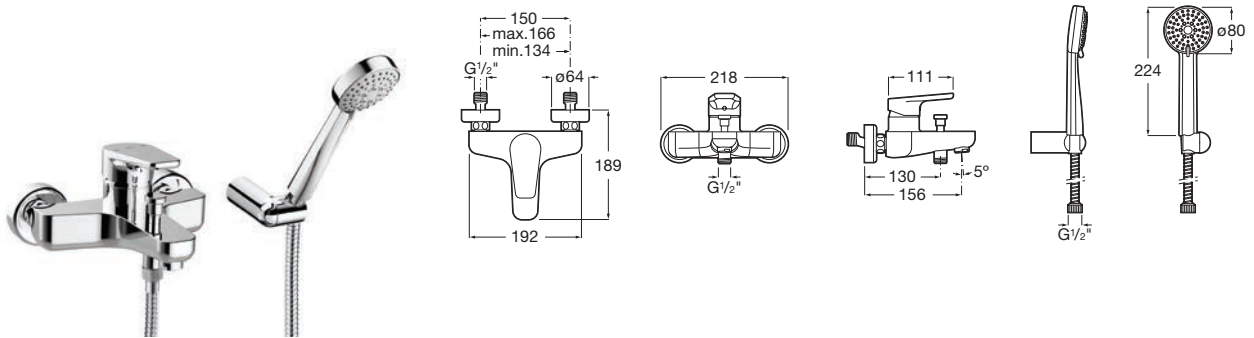

Wall-mounted bath-shower mixer

Single-lever bath-shower mixer with automatic diverter, handshower, 1.70m flexible hose and swivel shower bracket.
Chrome.

Ref. A5A011BC0K
490 RON

Wall-mounted bath-shower mixer