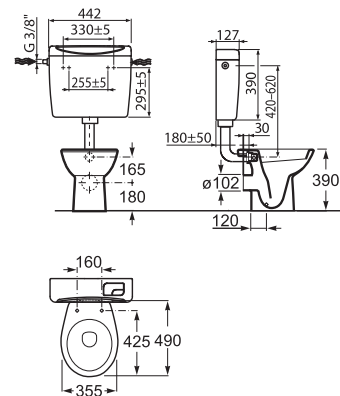

Wall-hung bidet

520 mm length
Wall-hung bidet
Ref. A355198..0
White
216 RON

Pack - Horizontal outlet

Single floorstanding WC, horizontal outlet with high plastic cistern with seat and cover, termoplast in a box

Ref. A34P197000
White
424 RON

Pack - Vertical outlet

Single floorstanding WC, vertical outlet with plastic cistern, with seat and cover, termoplast in a box

Ref. A34S198000
White
424 RON