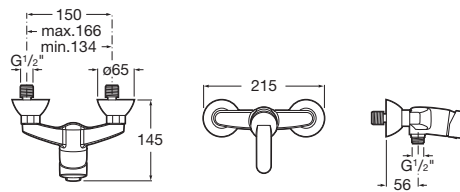

Wall-mounted shower mixer

Single-lever shower mixer.
Chrome.
Ref. A5A2125C00
266 RON