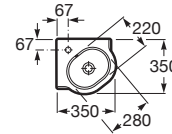

Application	K (siphon)	L
Wall-hung	530	610
Semipedestal	570	640

350 x 350 mm

Basin
with fixing kit
Ref. A32724C..0
White
571 RON