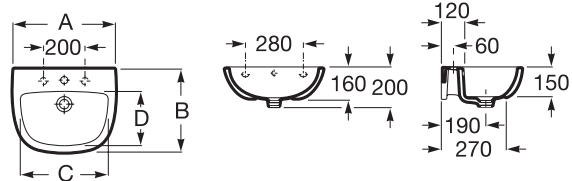

Adele

A	B	C	D
550	450	475	295
500	400	425	250

550 x 450 mm

Basin with fixing kit
Ref. A325195000
White
132 RON

500 x 400 mm

Basin with fixing kit
Ref. A325196000
White
114 RON

Pedestal
Ref. A331300001
White
136 RON

Semi pedestal with
fixing kit
Ref. A335191000
White
112 RON