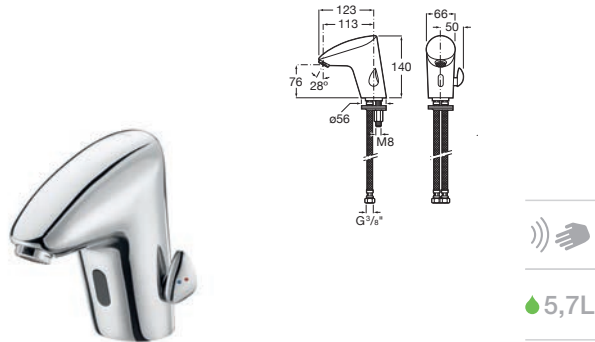

Electronic basin mixer M2-E *

Electronic basin mixer with aereator and flexible supply hoses. Short detection. Chromed.

Powered by 4 AA alkaline batteries (1.5V LRG). (AA).
Ref. A5A5355C00
2 121 RON

Powered by mains connection (230)⁽¹⁾.
Ref. A5A5555C00
2 238 RON

Dimensions in mm.

Prices in RON without VAT. The present pricelist cancels the previous one.

*Product on request

⁽¹⁾ Includes power supply