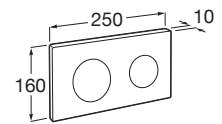

Plate PL10 Dual
Operating plate
Matt White
Ref. A890089207
161 RON