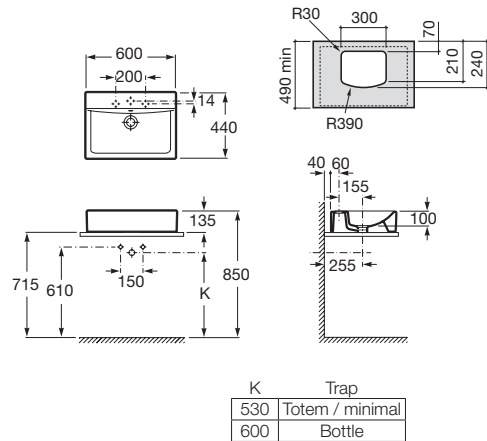

Dimensions in mm. Prices in RON without VAT. The present pricelist cancels the previous one.

Replace (..) in the product reference with the code of the chosen finish.

⁽¹⁾ Till end of stock