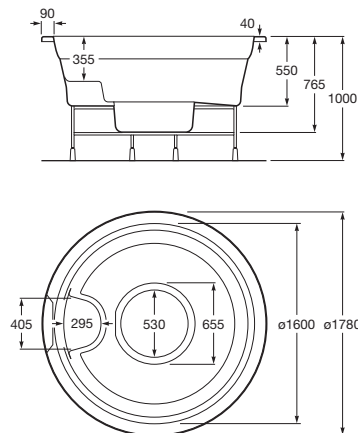

Dimensions in mm.

Prices in RON without VAT.
The present pricelist cancels the previous one.

*Product on request