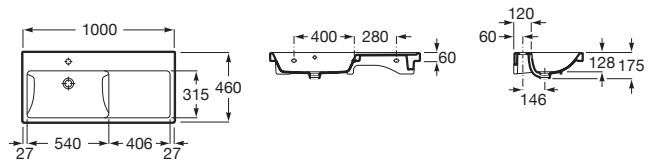

Wall-hung or vanity basin, asymmetric

1000 x 460 mm

Wall-hung or vanity basin with fixing kit

Ref. A3270MB..0

White

689 RON