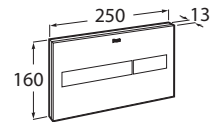

PL7.A

Plate PL7.A Dual
Operating plate
Matt White
Ref. A890188207
140 RON

Plate PL7.A Dual
Operating plate
Matt Black
Ref. A890188206
140 RON

Plate PL7.A Dual
Operating plate
White Glass
Ref. A890188309
238 RON

Plate PL7.A Dual
Operating plate
Black Glass
Ref. A890188308
238 RON