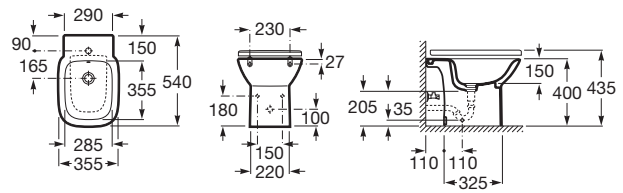

Bidet

540 mm length
 Bidet
 with fixing kit
Ref. A355994..0
 White
278 RON

Cover with soft-closing
 system, metal hinges
Ref. A8069D2..4
 White
187 RON

Cover with metal hinges
Ref. A8069D0..4
 White
142 RON