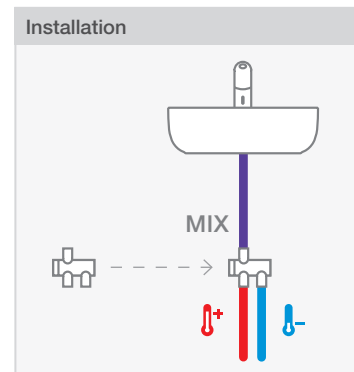

Avant / Self-closing

Deck-mounted basin mixer*

Deck-mounted basin mixer. With aerator. Chromed.
Ref. A5A3179C00
1 000 RON

Deck-mounted basin faucet*

Deck-mounted basin faucet. With aerator. Chromed.
Ref. A5A4279C00
634 RON

Built-in long spout basin faucet*

Built-in long spout basin faucet with aerator. Chromed.
Ref. A5A7979C00
797 RON

Avant / Built-in thermostatic shower mixer *

Built-in thermostatic shower mixer Chromed.
Ref. A5A0679C00
3 201 RON

Basin faucets / Thermostatic

Micro-T*

Thermostatic Micro-T Premixed water. Chrome.
Ref. A5A0179C00
670 RON