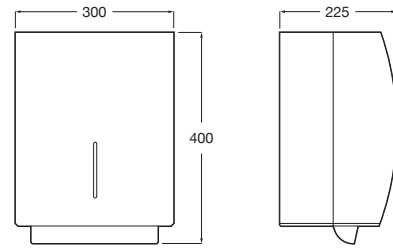

General technical data

· Installation:	Wall-hung
· Material:	Stainless steel AISI 304
· Paper roll size:	Ø 21 cm
· Paper type:	Perforated
· Paper length:	20-30-40 cm (adjustable)