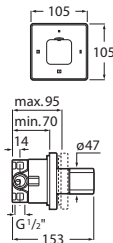

Square 3 way

3 way diverter. Chromed.
Ref. A5A194AC00
870 RON

To be completed with built-in body
Ref. A525166903
670 RON