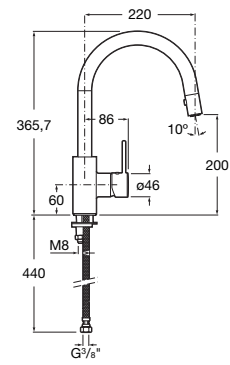

Targa

Single-lever kitchen sink mixer

Single-lever kitchen sink mixer with retractable swivel spout, aerator and flexible supply hoses. Chrome.

Ref. A5A8160C00
1301 RON

Single-lever kitchen sink mixer

Single-lever kitchen sink mixer with swivel spout, aerator and flexible supply hoses. Chromed

Ref. A5A8460C00
804 RON

Single-lever kitchen sink mixer

Kitchen sink mixer with retractable swivel spout, aerator and flexible supply hoses. Chromed

Ref. A5A8560C00
805 RON

Single-lever kitchen sink mixer

Kitchen sink mixer with swivel spout, aerator and flexible supply hoses. Chromed

Ref. A5A8360C00
526 RON