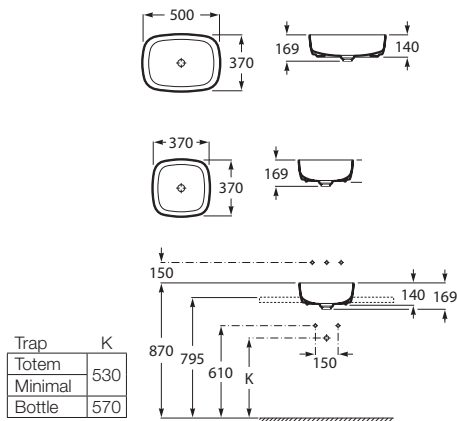

Dimensions in mm.

Prices in RON without VAT.
The present pricelist cancels the previous one.

*Product on request

Replace (..) in the product reference with the code of the chosen finish.

(1) Colours Matt white 62 and Onyx 64 on stock