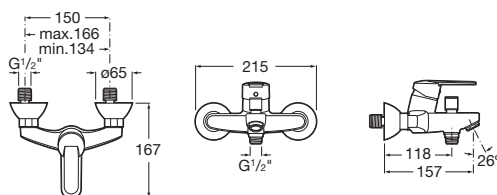

Wall-mounted bath-shower mixer

Wall-mounted bath-shower mixer with automatic diverter with retention.
Chrome.

Ref. A5A0225C00
302 RON