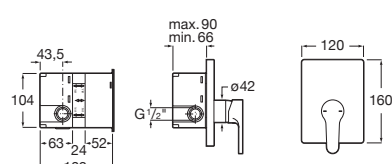

Built-in bath or shower mixer

Built-in bath or shower mixer.
Chrome.
Ref. A5A2C6AC0K
253 RON