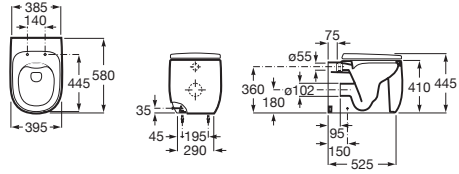

Single floorstanding WC Rimless

RIMLESS®

BTW

- 00
- 62
- 63
- 64
- 65
- 66

580 mm length

Back to wall WC with dual outlet, with fixing kit
Ref. A3470B7..0

SUPRALIT® seat and cover with soft-closing system, metal hinges, Easy Remove
Ref. A801B82..B