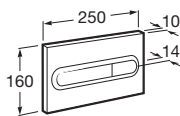

Operating plates for **Duplo and Basic WC** cisterns

PL1 Dual