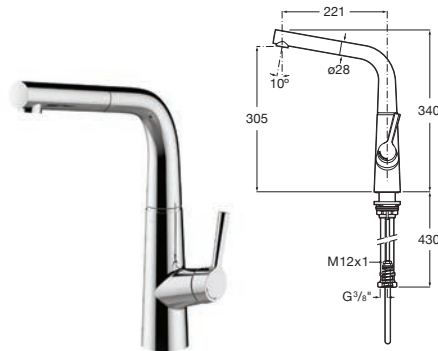

Syra single-lever kitchen sink mixer*

COLD START

Kitchen sink mixer with retractable, swivel spout, and flexible supply hoses. Cold start. Chromed

Ref. A5A852AC00
1866 RON