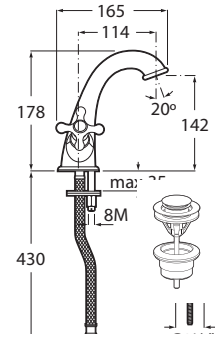

Carmen

Basin mixer

Twin-lever basin mixer with aerator and flexible supply hoses. Includes click-clack waste.

Chromed.

Ref. A5A3A4BC00
663 RON