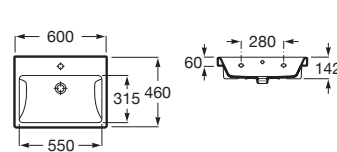

Dimensions in mm.

Prices in RON without VAT. The present pricelist cancels the previous one.

Replace (..) in the product reference with the code of the chosen finish.

⁽¹⁾ Available second quarter 2021