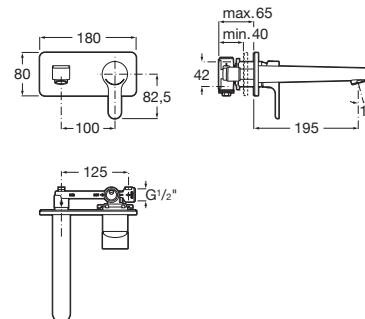

Built-in basin mixer. Chrome.
Ref. A5A3L09C00
431 RON

To be completed with built-in universal body
Ref. A525220603
282 RON

Dimensions in mm. Prices in RON without VAT.
The present pricelist cancels the previous one.