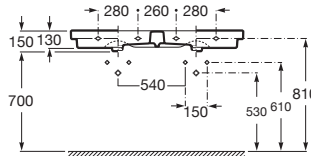

Prisma

1200 x 450 mm

Basin
with fixing kit
Ref. A327540000
White
1 332 RON