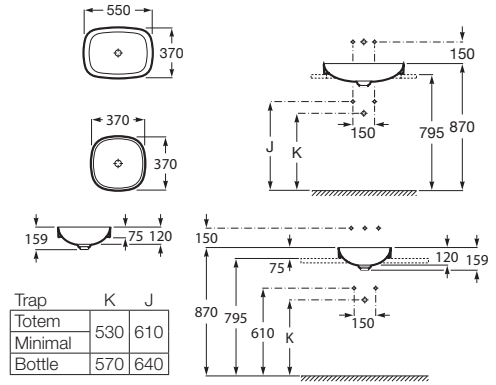

Inspira Soft

00 62 63 64 65 66

550 x 370 mm

Basin FINECERAMIC®
Including universal waste with ceramic
plug ø 72 mm.
Ref. A327504..0

White	Colour*
1 194 RON	1 434 RON

370 x 370 mm

Basin FINECERAMIC®
Including universal waste with ceramic
plug ø 72 mm.
Ref. A32750R..0

White	Colour*
981 RON	1 178 RON

FINE
CERAMIC

Inspira Round

00 62 63 64 65 66

550 x 370 mm

Basin FINECERAMIC®
Including universal waste with ceramic
plug ø 72 mm.
Ref. A327527..0

White	Colour*
1 261 RON	1 514 RON

ø 370 mm

Basin FINECERAMIC®
Including universal waste with ceramic
plug ø 72 mm.
Ref. A32752R..0

White	Colour*
947 RON	1 136 RON

FINE
CERAMIC

Debba

500 x 410 mm

Drop-in basin
Ref. A32799M..0
White
305 RON

K (siphon)

530	Totem / Minimal
610	Bottle