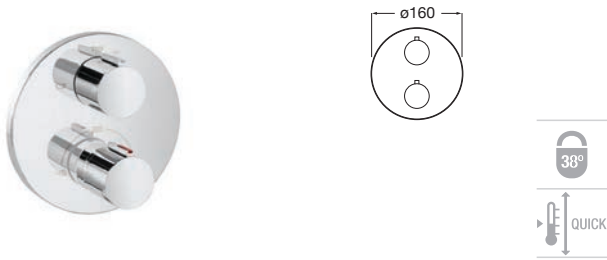

T-1000 Round*

Built-in thermostatic bath-shower mixer

Built-in thermostatic bath-shower mixer with diverter-flow regulator.
Chrome.
Ref. A5A0C09C00
1 719 RON

To be completed with RocaBox Ref. A525869403