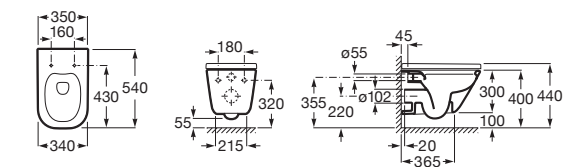

SLIM seat and cover with soft-closing system

Ref. A801472..3

White

223 RON

Dimensions in mm.

Prices in RON without VAT.
The present pricelist cancels the previous one.

Replace (..) in the product reference with the code of the chosen finish.