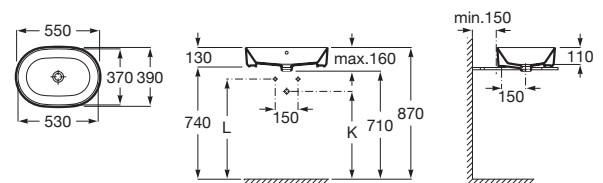

The Gap

550 x 390 mm
Over countertop basin
Ref. A3270Y1..0
White
325 RON

Dimensions in mm. Prices in RON without VAT. The present pricelist cancels the previous one.

Replace (..) in the product reference with the code of the chosen finish.