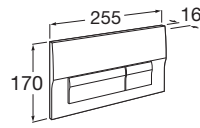

Operating plates for **Active** installation systems

B01 Dual

Plate B01 Dual

Operating plate
White
Ref. A8901170B0
65 RON

Plate B01 Dual

Operating plate
Chrome
Ref. A8901170B1
129 RON