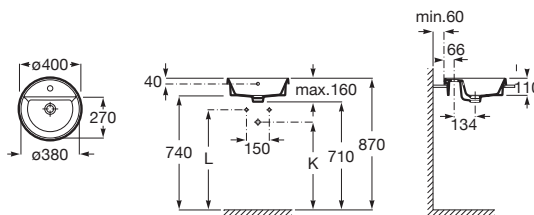

The Gap

ø 400 mm ⁽¹⁾
Drop-in basin
Ref. A3270Y4..0
White
428 RON

	K (Trap)	L
Totem/Minimal	530	610
Bottle	610	640