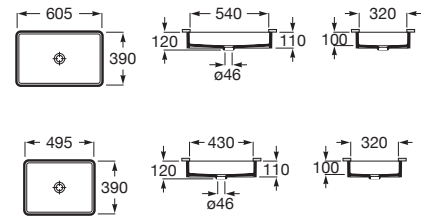

Built-in basins

Inspira*

00 62 63 64 65 66

White	Colour*
2 184 RON	2 621 RON

White	Colour*
1 539 RON	1 848 RON

FINE
CERAMIC

Diverta

500 x 380 mm
Drop-in or built-in basin
with fixing kit
Ref. A327114000
White
576 RON

Foro

ø 410 mm
Built-in basin
with fixing kit
Ref. A327884..0⁽¹⁾
White
539 RON

⁽¹⁾ Fitting hole 342 mm