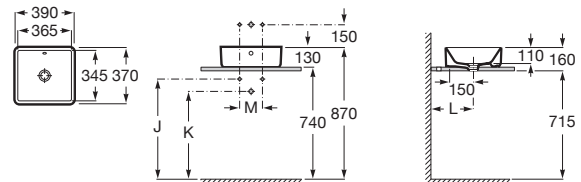

The Gap

390 x 370 mm

Over countertop basin

Ref. A3270ML..0

White

488 RON