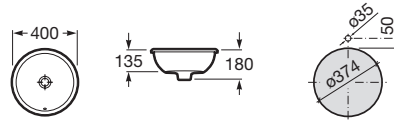

Foro

ϕ 400 mm

Drop-in basin

Ref. A327872..0⁽¹⁾

White

585 RON

⁽¹⁾ Fitting hole 37.4 mm