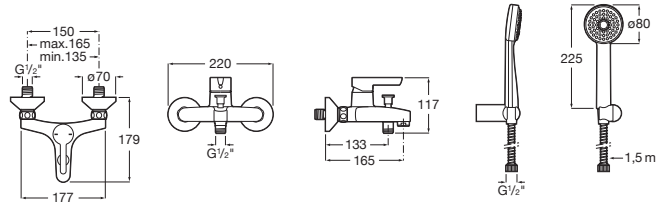

Wall-mounted bath-shower mixer

Single-lever bath-shower mixer with diverter, hand shower, flexible hose, and shower bracket.
Chrome.

Ref. A5A017AC0K
322 RON