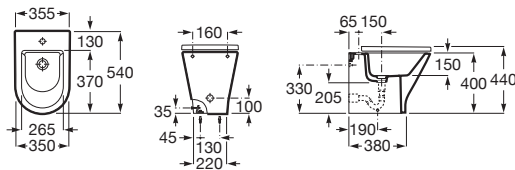

The Gap

Bidet Round

BTW

540 mm length

BTW bidet Round
Ref. A3570N7..0
White
487 RON

SUPRALIT® cover with soft-closing system, metal hinges
Ref. A806D12..1
White
256 RON

SUPRALIT® cover with metal hinges
Ref. A806D10..1
White
180 RON