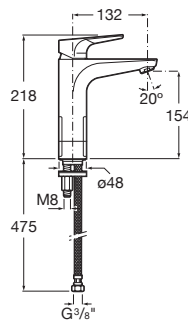

MEZZO
PLUS

5L

COLD
START

Single-lever basin mixer mezzo plus with aerator, smooth body and flexible supply hoses. Cold Start. Chrome.
Ref. A5A3D90C00
445 RON