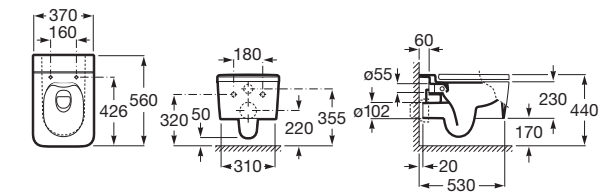

SUPRALIT® seat and cover with soft-closing system, metal hinges, Easy Remove
Ref. A801532..B

White	Colour* (1)
343 RON	343 RON

Wall-hung WC Round, Rimless

RIMLESS

00 62 63 64 65 66

560 mm length
Wall-hung WC
Rimless
Ref. A346527..0

White	Colour* (1)
1 551 RON	1 861 RON