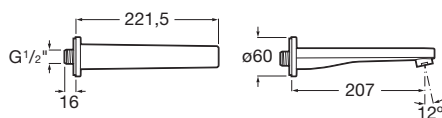

Wall-mounted spout Square*

Wall-mounted bath spout.
Chrome.
Ref. A525308900
274 RON

Everlux.
Ref. A5253089..⁽¹⁾ **(N)** **(CN)** **(RG)** **(NM)**
520 RON

Wall-mounted spout Insignia*