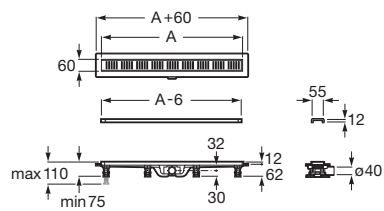

Waste systems / In-Drain

In-Drain Basic

Drain set with trim plate.

Dimensions		
950 x 60	Ref. A276308000	691 RON
850 x 60	Ref. A276307000	612 RON
750 x 60	Ref. A276306000	583 RON
650 x 60	Ref. A276305000	537 RON