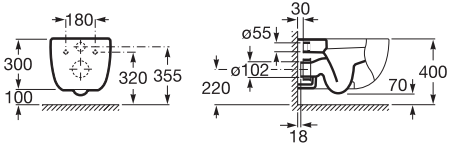

SUPRALIT® seat and cover with metal hinges
Ref. A8012A0..B
White
181 RON

SLIM seat and cover with soft-closing system
Ref. A801D12..3
White
160 RON

Compact wall-hung WC

480 mm length
Wall-hung WC
Ref. A346248..0
White
923 RON

SUPRALIT® seat and cover with soft-closing system, metal hinges, Easy Remove
Ref. A8012AC..B
White
240 RON

COMPACT