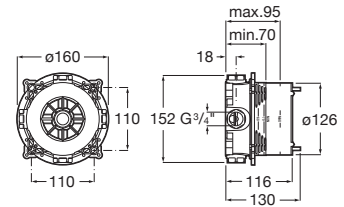

RocaBox Universal.
Ref. A525869403
468 RON