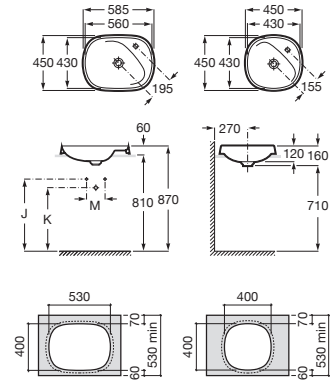

White	Colour
1 187 RON	1 424 RON

FINE CERAMIC®

	K	L	M
Totem	530	610	150
Minimal	610	640	
Bottle	610	640	

Back to wall close-coupled WC Rimless

705 mm length
BTW close-coupled WC
dual outlet,
with fixing kit.
Ref. A3420B9..0