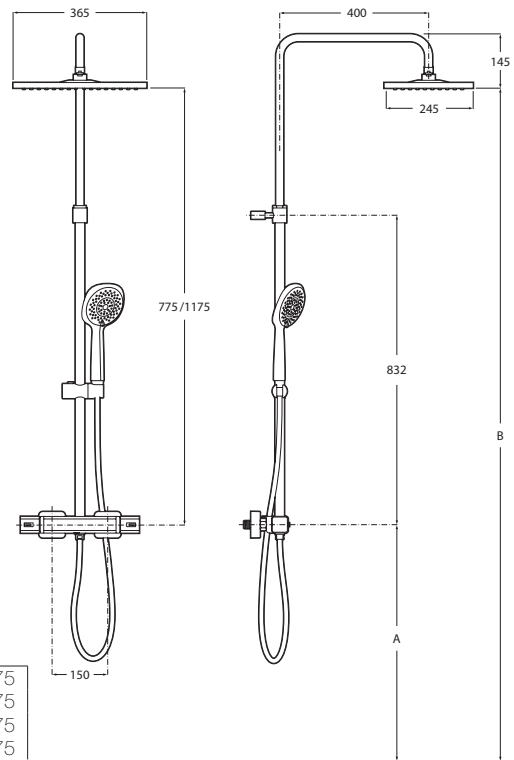

Telescopic thermostatic shower column with 365x245 mm shower-head, ø130 mm hand-shower with 3 functions, 1.75 m satin PVC flexible hose and height adjustable support bracket.

Chromed.

Ref. A5A201AC00

3 396 RON

A	B
800	1675-2075
900	1775-2175
1000	1875-2275
1100	1875-2275