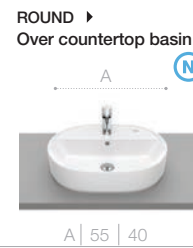

Product range

SQUARE ▶ Close-coupled WC Rimless

Close-coupled WC, compact Rimless

Close-coupled WC, comfort height

Floorstanding WC, Rimless

Wall-hung WC

Wall-hung WC, Rimless

Wall-hung WC, compact, Rimless

Floorstanding bidet

Wall-hung bidet