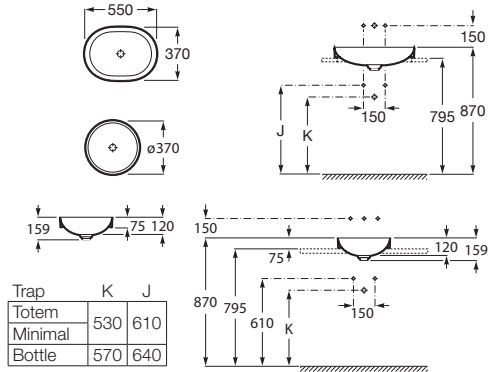

Drop-in basins Inspira Square

550 x 370 x 75 mm
Basin FINECERAMIC®
Including universal waste with ceramic plug ø 72 mm.
Ref. A327534..0

White	Colour*
1 261 RON	1 514 RON

370 x 370 x 75 mm
Basin FINECERAMIC®
Including universal waste with ceramic plug ø 72 mm.
Ref. A32753R..0

White	Colour*
1 060 RON	1 272 RON

00 62 63 64 65 66

FINE CERAMIC®

Drop-in basins Inspira Soft

550 x 370 x 75 mm
Basin FINECERAMIC®
Including universal waste with ceramic plug ø 72 mm.
Ref. A327504..0

White	Colour*
1 194 RON	1 434 RON

370 x 370 x 75 mm
Basin FINECERAMIC®
Including universal waste with ceramic plug ø 72 mm.
Ref. A32750R..0

White	Colour*
981 RON	1 178 RON

00 62 63 64 65 66

FINE CERAMIC®

Drop-in basins Inspira Round

550 x 370 x 75 mm
Basin FINECERAMIC®
Including universal waste with ceramic plug ø 72 mm.
Ref. A327527..0

White	Colour*
1 261 RON	1 514 RON

ø 370 x 75 mm
Basin FINECERAMIC®
Including universal waste with ceramic plug ø 72 mm.
Ref. A32752R..0

White	Colour*
947 RON	1 136 RON

00 62 63 64 65 66

FINE CERAMIC®

Built-in basins Inspira*

605 x 390 mm*
Basin
with fixing kit
Ref. A327535..0

White	Colour*
2 184 RON	2 621 RON

495 x 390 mm*
Basin
with fixing kit
Ref. A327536..0

White	Colour*
1 539 RON	1 848 RON

00 62 63 64 65 66

FINE CERAMIC®

Dimensions in mm.

Prices in RON without VAT.
The present pricelist cancels the previous one.

*Product on request

Replace (..) in the product reference with the code of the chosen finish.