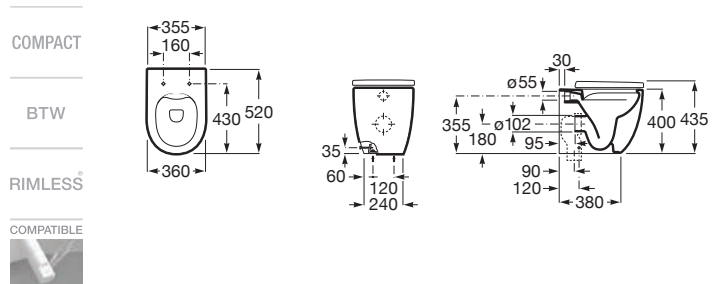

Compact floorstanding WC, Rimless

N

520 mm length

Back to wall WC dual outlet with fixing kit, elbow for vertical waste
Ref. A347246000
White
906 RON

SUPRALIT® seat and cover with soft-closing system, metal hinges, Easy Remove
Ref. A8012A2..B
White
247 RON

SUPRALIT® seat and cover with soft-closing system
Ref. A8012A0..B
White
181 RON

SLIM seat and cover with soft-closing system
Ref. A801D12..3
White
160 RON