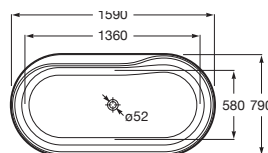

1590 x 790

Surfex® oval bath. Includes click-clack waste and siphon with cover Surfex®

	Massage	Capacity	White
Ref. A248467000	Without massage	315 L	11 032 RON