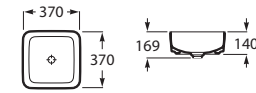

Trap	K
Totem	530
Minimal	
Bottle	570