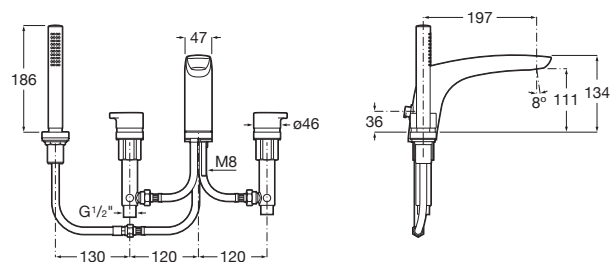

Twin lever bath-shower mixer

Deck-mounted bath-shower mixer with central spout, hand shower and 1,50 m flexible hose.

Chrome.

Ref. A5A093AC00

4 770 RON