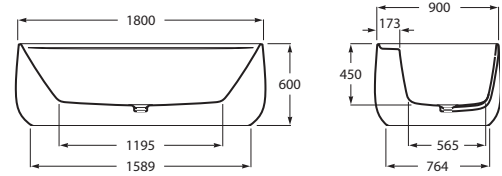

Colours (vitreous china)

Colours (baths)

Dimensions in mm.

Prices in RON without VAT.
The present pricelist cancels the previous one.

*Product on request

Replace (..) in the product reference with the code of the chosen finish.

⁽¹⁾Availability second quarter 2021