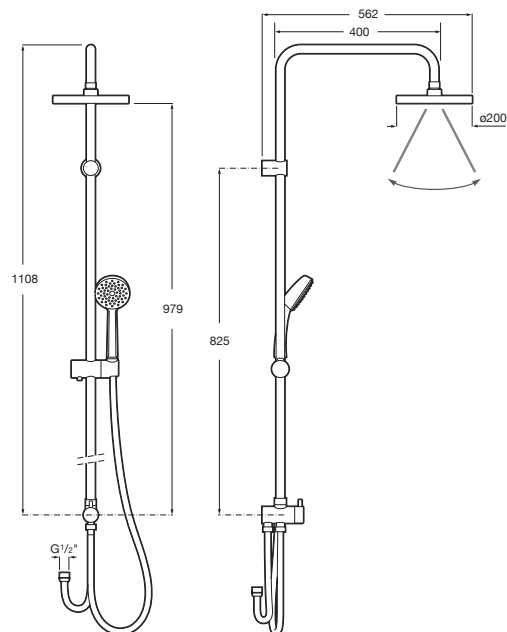

Ref. A5A9725C00
985 RON

A	B
1000	2030
1100	2130
1200	2230

Victoria Connect Plus connectable shower column

Victoria Connect Plus

Connectable shower column with shower head $\varnothing 200$, hand shower $\varnothing 100$ with 1 function, flexible hose 1,5 m and swivel bracket.
Chromed.