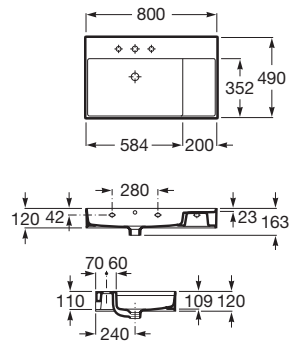

Wall-hung or vanity basins

FINE CERAMIC

00 62 63 64 65 66

1000 x 490 mm

Basin FINECERAMIC®
with fixing kit
Ref. A32752A..0

White	Colour*
2 337 RON	2 804 RON

FINE CERAMIC

00 62 63 64 65 66

800 x 490 mm

Basin FINECERAMIC®
with fixing kit
Ref. A32752B..0

White	Colour*
2 104 RON	2 525 RON

FINE CERAMIC

00 62 63 64 65 66

600 x 490 mm

Basin FINECERAMIC®
with fixing kit
Ref. A32752C..0

White	Colour*
1 416 RON	1 699 RON

Dimensions in mm. Prices in RON without VAT. The present pricelist cancels the previous one.

*Product on request

Replace (..) in the product reference with the code of the chosen finish.