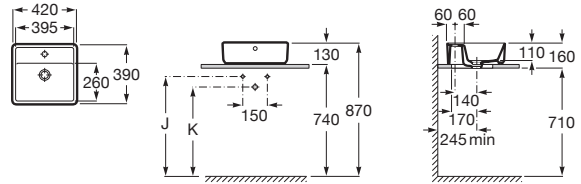

The Gap

420 x 390 mm

Over countertop basin

Ref. A3270MM..0

White

444 RON