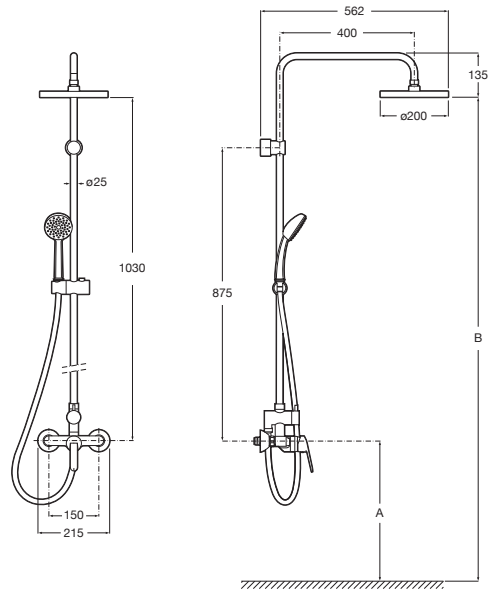

Victoria / Victoria Connect Plus

Victoria single-lever shower column

Single-lever shower column with shower head $\varnothing 200$, hand shower $\varnothing 100$ with 1 function, diverter, flexible hose 1,5 m and swivel bracket.
Chromed.

Ref. A5A9725C00
985 RON

A	B
1000	2030
1100	2130
1200	2230