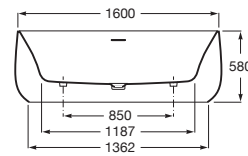

1600 x 750

Oval free-standing SURFEX® bath. Includes click-clack waste and siphon.

	Capacity	Colour
Ref. A248465..0	217 L	31 529 RON

White and Onyx
OX

White and Beige
OB

White and Coffee
OC