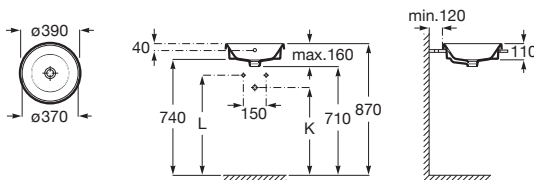

K (Trap)	L
Totem/Minimal	530	610
Bottle	610	640