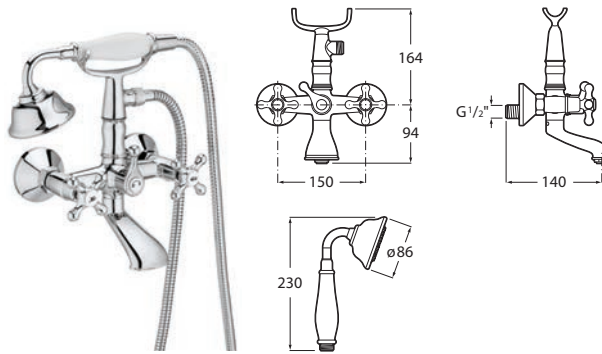

Chromed.

Ref. A5A444BC00
906 RON

Bidet mixer

Twin-lever bidet mixer with swivel aerator and flexible supply hoses. Includes click-clack waste.

Chromed.

Ref. A5A6A4BC00
776 RON

Wall-mounted bath-shower mixer