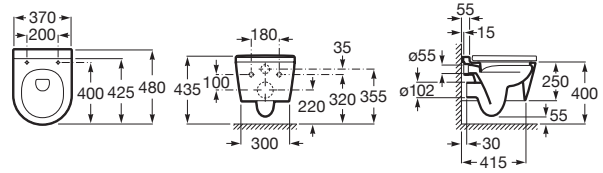

(1) Colours Matt white 62 and Onyx 64 on stock

Wall-hung WC Round Compact, Rimless

COMPACT
RIMLESS

00 62 63 64 65 66

480 mm length

Wall-hung WC
Rimless
Ref. A346528..0

White	Colour*
1 429 RON	1 992 RON

SUPRALIT® seat and cover with soft-closing system, metal hinges, Easy Remove
Ref. A80152C..B