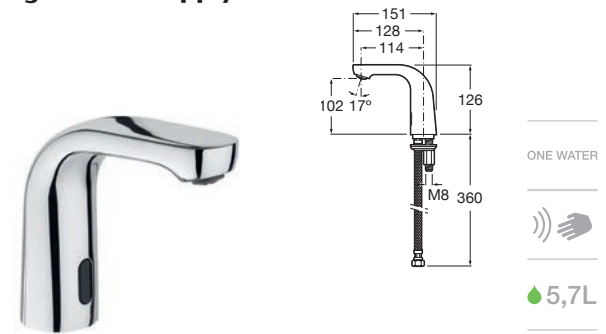

Electronic basin faucet L20-E. Single water supply

Electronic basin faucet with flexible supply hoses. Chromed.

Powered by 4 AA alkaline batteries (1.5V LRG) (AA).
Ref. A5A5609C00
1 145 RON

Powered by mains connection (230)⁽¹⁾.
Ref. A5A5709C00
1 264 RON