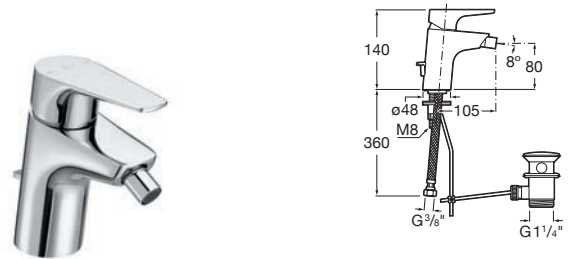

Built in basin mixer

Built-in basin mixer.
 Chrome.
Ref. A5A3590C00
559 RON

To be completed with Universal Box
Ref. A52520603
282 RON

Bidet mixer

Single-lever bidet mixer with swivel aerator,
 pop-up waste and flexible supply hoses.
 Chrome.
Ref. A5A6090C00
427 RON