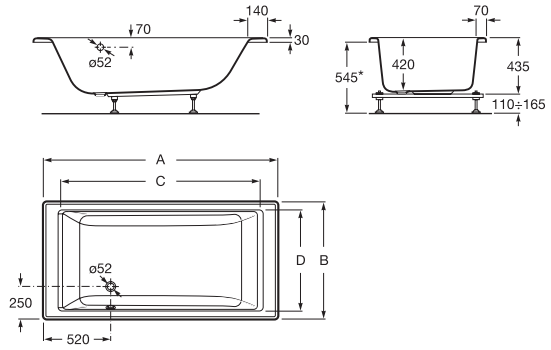

1700 x 800

ACRYLIC