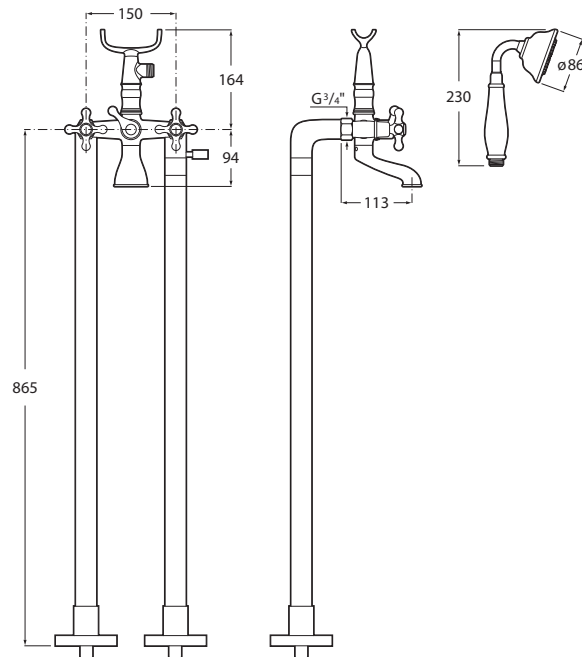

Wall-mounted bath-shower mixer

Wall-mounted bath-shower mixer with manual diverter, hand shower, and 1,50 m flexible hose.
Chromed.

Ref. A5A014BC00
1 347 RON

Deck-mounted bath-shower mixer *

Deck-mounted bath-shower mixer with central spout, diverter and handshower.
Chromed.

Ref. A5A094BC00
1 132 RON

Floorstanding bath-shower mixer

Twin-lever floorstanding bath-shower mixer with manual diverter, hand shower, 1,50 m flexible hose, integrated bracket and vertical supply columns.
Chromed.

Ref. A5A274BC00
2 905 RON

Wall-mounted shower mixer*

Twin-lever wall-mounted shower mixer with hand shower, 1,50 m flexible hose
Chromed.

Ref. A5A204BC00
963 RON