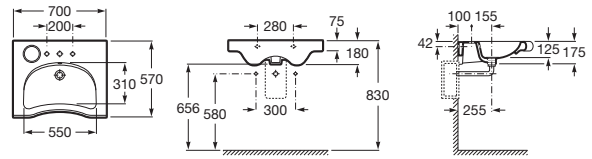

Meridian

Basin*

700 x 570 mm

Basin with fixing kit
Ref. A32724H000
761 RON