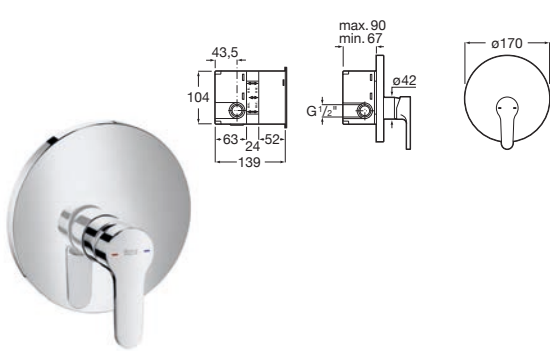

Built-in bath or shower mixer