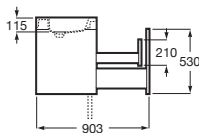

Unik⁽¹⁾

Includes base unit and basin. The basin is always supplied in white finish.

900 mm*
Ref. A851067806
9 188 RON

Base Unit	Washbasin
A857061806	A327632000