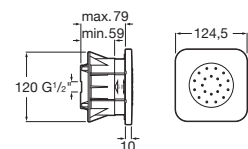

Shower jets **Puzzle***

Built-in jet square

Adjustable built-in jet EasyClean. Chrome.

Ref. A5B3778C00

391 RON

Dimensions
in mm.

Prices in RON without VAT.
The present pricelist cancels the previous one.

*Product on request

Replace (.) in the product reference with
the code of the chosen finish.

⁽¹⁾ Colour CN available, colours RG and
NM available second quarter 2021

⁽²⁾ Available second quarter 2021