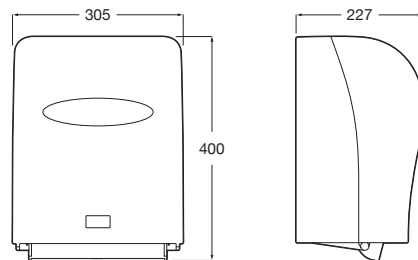

General technical data

· Installation:	Wall-hung
· Material:	ABS
· Paper roll size:	Ø 21 cm
· Paper type:	Perforated
· Paper length:	24-30-38 cm (adjustable)