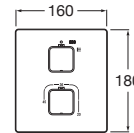

Built-in thermostatic bath or shower mixer T-1000 Square*

Built-in thermostatic bath or shower mixer.

Chrome.

Ref. A5A2C1AC00

1 777 RON

To be completed with RocaBox Ref. A525869403