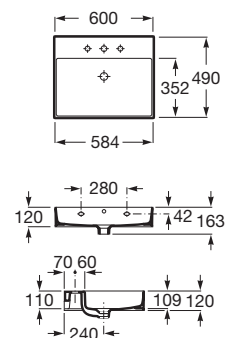

Dimensions in mm.

Prices in RON without VAT.
The present pricelist cancels the previous one.

*Product on request

Replace (..) in the product reference with the code of the chosen finish.