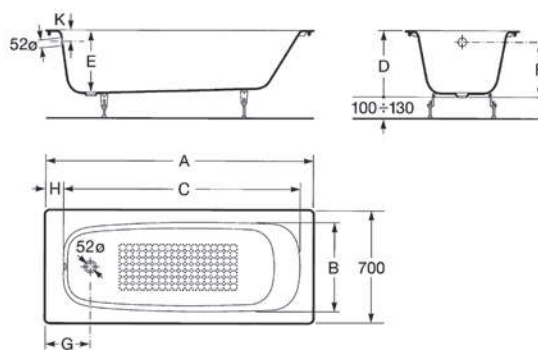

A	B	C	D	E	F	G	H	K	Litr.¹
1700	570	1530	420	400	350	285	100	70	182
1600	570	1430	420	400	350	285	100	70	170
1500	570	1330	420	400	350	285	100	70	161
1400	560	1230	420	400	350	285	100	70	144
1200	550	1050	390	370	330	260	75	60	117

¹ Litres to the overflow

Cast Iron bath

Dimensions		Capacity	White
1700 x 700	Ref. A212911001	With anti-slip bottom	182 L 2 826 RON
1600 x 700	Ref. A212912001	With anti-slip bottom	170 L 2 660 RON
1500 x 700	Ref. A212913001	With anti-slip bottom	161 L 2 644 RON
1400 x 700	Ref. A212914001	With anti-slip bottom	144 L 2 538 RON
1200 x 700	Ref. A211506001	Without anti-slip bottom	117 L 2 415 RON
	Ref. A506404600	Siphon ø 52	189 RON
	Ref. A150412330	Set of feet	124 RON