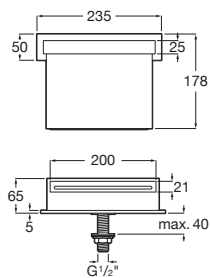

Bath spouts*

Deck-mounted spout FlowDream

Deck-mounted bath spout.
Chrome.
Ref. A5A0503C00
3020 RON

Wall-mounted spout FlowDream