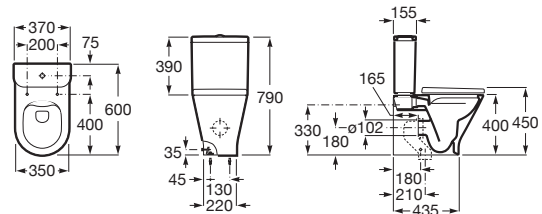

600 mm length

Close-coupled WC
Rimless with dual outlet
Ref. A3420N7..0
White
529 RON

Dual flush 4,5/3L WC
cistern with bottom inlet
Ref. A3410N0..0
White
562 RON

Dual flush 4,5/3L WC
cistern with side inlet
Ref. A3410N1..0
White
562 RON

SUPRALIT® seat and
cover with soft-closing
system, metal hinges,
Easy Remove
Ref. A801D22..1
White
241 RON

SUPRALIT® seat
and cover with metal
hinges, Easy Remove
Ref. A801D20..1
White
181 RON

SLIM seat and cover
with soft-closing
system
Ref. A801D22..3
White
324 RON