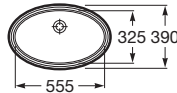

Grand Berna

620 x 390 mm

Built-in basin
with fixing kit,
enameled on both sides

Ref. A327899..0

White

673 RON