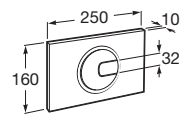

PL4 Dual

Plate PL4 Dual
Operating plate
Chrome
Ref. A890098001
118 RON

Plate PL4 Dual
Operating plate Combi
(White/Chrome Matt) ⁽¹⁾
Ref. A890098005
113 RON

Dimensions
in mm.

Prices in RON without VAT.
The present pricelist cancels the previous one.

*Product on request

⁽¹⁾ Combi: Plate in white and push buttons in chrome matt.