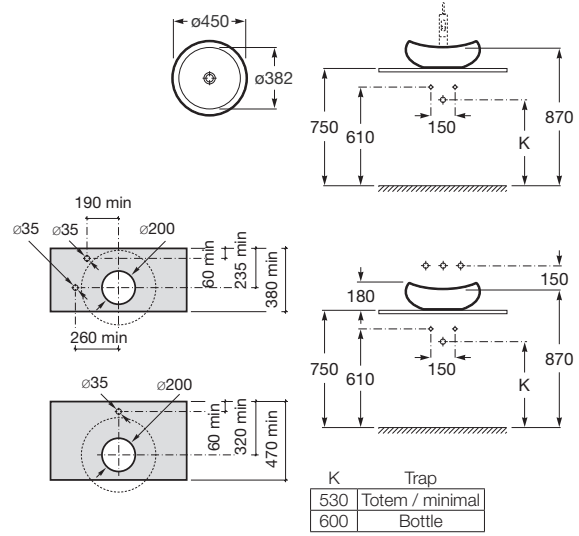

Urbi 1

ø 450 mm
Over countertop basin
Ref. A327225..0
White
793 RON

Khroma⁽¹⁾

400 x 400 mm
Over countertop basin
Ref. A327654000
White
719 RON

Diverta

600 x 440 mm
Over countertop basin
Glazed on 4 sides
Ref. A32711G000
White
717 RON

Dimensions in mm. Prices in RON without VAT. The present pricelist cancels the previous one.

Replace (..) in the product reference with the code of the chosen finish.

⁽¹⁾ Till end of stock