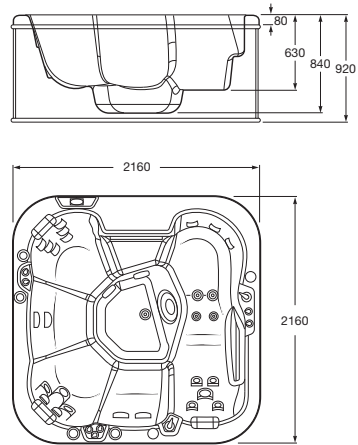

Spas / Range Broadway*

Broadway Family

Free-standing models

2160 x 2160 x 920
Broadway Family
Ref. A8S3080000
96 308 RON

2160 x 2160 x 920
Broadway Family without panels
Ref. A8S308S000
93 261 RON

Broadway Compact

Free-standing models

1880 x 1330 x 750
Broadway Compact
Ref. A8S3070000
73 842 RON

1880 x 1330 x 750
Broadway Compact without panels
Ref. A8S307S000
63 287 RON

Broadway Round

Modelos Autoportantes

ø 1780 x 870
Broadway Round
Ref. A8S3000000
68 536 RON

ø 1780 x 870
Broadway Round without panels
Ref. A8S300S000
58 337 RON

Dimensions in mm.

Prices in RON without VAT.
The present pricelist cancels the previous one.

*Product on request