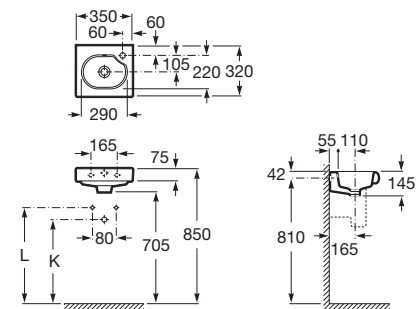

Application	K (siphon)	L
Wall-hung	530	610
Semipedestal	600 Bottle	660

Dimensions in mm. Prices in RON without VAT. The present pricelist cancels the previous one.

Replace (..) in the product reference with the code of the chosen finish.