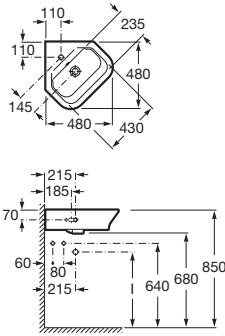

The Gap Original

480 x 480 mm
Basin with fixing kit
Ref. A32747R..0
White
347 RON