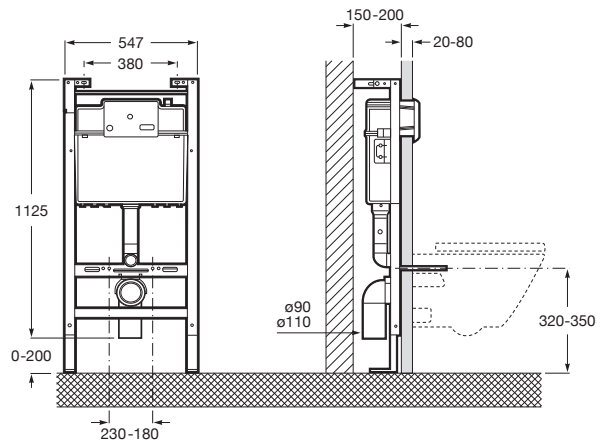

 4,5/3L

Installation system for wall-hung WC.
 With cistern, dual flush mechanism 6/3 and
 4,5/3 litres and installation accessories.
 Draining elbow \varnothing 90/110
Ref. A89011001B⁽¹⁾
530 RON

⁽¹⁾Compatible only with operating plates
52-B, 62-B and B01