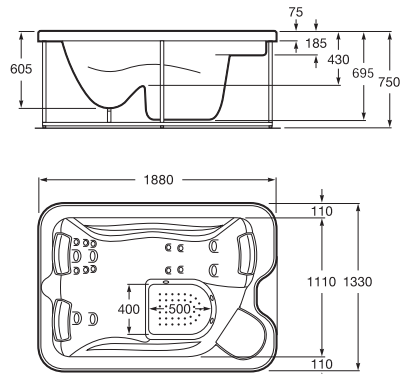

Spas / Range Broadway*

Broadway Family

Free-standing models

2160 x 2160 x 920
Broadway Family
Ref. A8S3080000
96 308 RON

2160 x 2160 x 920
Broadway Family without panels
Ref. A8S308S000
93 261 RON

Broadway Compact

Free-standing models

1880 x 1330 x 750
Broadway Compact
Ref. A8S3070000
73 842 RON

1880 x 1330 x 750
Broadway Compact without panels
Ref. A8S307S000
63 287 RON

Broadway Round

Modelos Autoportantes

ø 1780 x 870
Broadway Round
Ref. A8S3000000
68 536 RON

ø 1780 x 870
Broadway Round without panels
Ref. A8S300S000
58 337 RON

Dimensions in mm.

Prices in RON without VAT.
The present pricelist cancels the previous one.

*Product on request