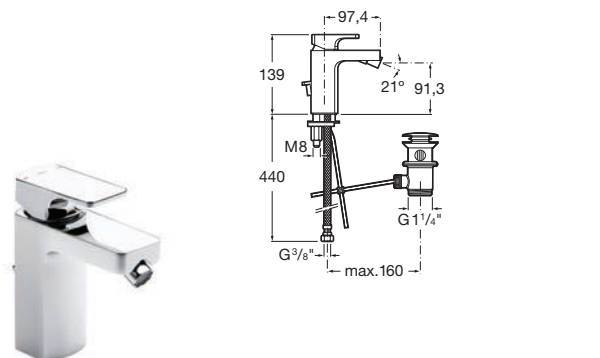

Ref. A5A3801C00
2 219 RON

Built-in basin mixer⁽¹⁾

5L

Single-lever built-in basin mixer. Chrome.

Ref. A5A3L20C00
518 RON

To be completed with universal box

Ref. A525220603
282 RON

Bidet mixer