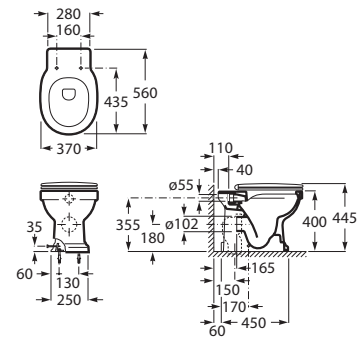

RIMLESS®

560 mm length

Rimless WC with dual outlet with fixing kit
Ref. A3440A9000
 White
1 923 RON

SUPRALIT® seat and cover with soft-closing system, metal hinges
Ref. A801B5200B
 White
565 RON

Bidet*

560 mm length