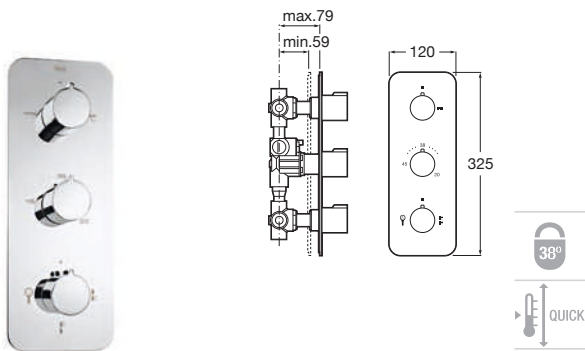

Built-in thermostatic mixer with 5-way diverter

Wall-mounted thermostatic mixer, 5-way diverter.
In stainless steel
Ref. A5A2978C00
3 397 RON

Dimensions in mm.

Prices in RON without VAT.
The present pricelist cancels the previous one.

*Product on request