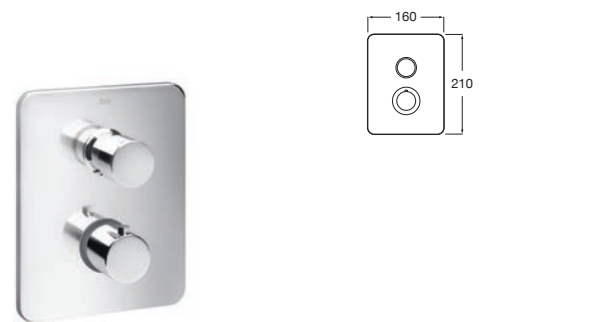

Avant / Built-in thermostatic shower mixer *

Built-in thermostatic shower mixer Chromed.
Ref. A5A0679C00
3 201 RON