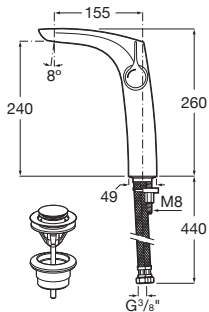

High spout basin mixer

5L

COLD
START

High spout basin mixer with smooth body and flexible supply hoses. Includes click-clack waste. Cold start. Chrome.
Ref. A5A3A3AC00
2 384 RON