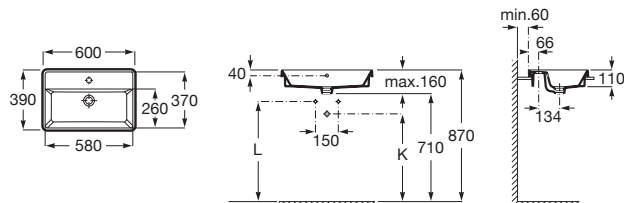

530	Totem / Minimal
610	Bottle

Diverta

550 x 425 mm
 Drop-in basin
Ref. A327116000
 White
663 RON

Diverta

500 x 380 mm
 Drop-in or built-in basin
 with fixing kit
Ref. A327114000
 White
576 RON

The Gap

	K (Trap)	L
Totem/Minimal	530	610
Bottle	610	640