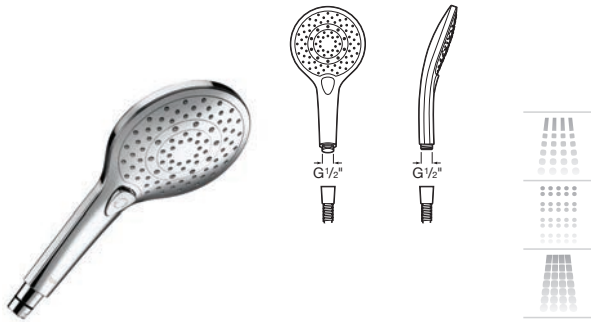

Plenum / Sensum / Stella

Hand shower Plenum Round 140/3

Hand shower with 3 functions:
Rain, RainStorm and Pulse
ø 140 mm. Chrome.
Ref. A5B1111C00
162 RON