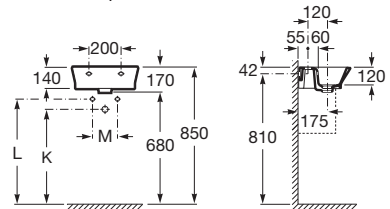

Basin

Application	K (sifón)	L	M
Wall-hung	530	610	150
Semipedestal	570	640	80

	A	B	F
	450	420	370
	400	320	335
	350	320	285