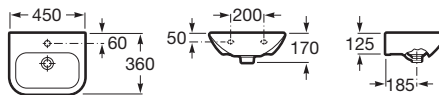

Nexo

550 x 440 mm
 Basin with fixing kit
Ref. A327642000
 White
208 RON

Pedestal
Ref. A337641000
 White
298 RON

Semi-pedestal with fixing kit
Ref. A337642000
 White
129 RON

Nexo

COMPACT

450 x 360 mm

Basin with fixing kit
Ref. A327643000
 White
245 RON