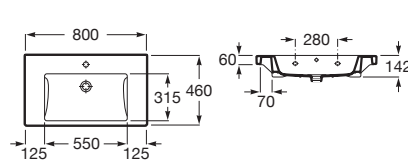

The Gap

Wall-hung basin, double ⁽¹⁾

1400 x 460 mm

Double bowl wall-hung basin with fixing kit

Ref. A3270MU..0

White

1 082 RON

Trap	K	L
Totem	530	610
Minimal		
Bottle	570	640

Wall-hung basin

1000 x 460 mm

Wall-hung or vanity basin with fixing kit

Ref. A3270MA..0

White

644 RON

Wall-hung basin

800 x 460 mm

Wall-hung or vanity basin with fixing kit

Ref. A3270MO..0

White

620 RON

Wall-hung basin

600 x 460 mm

Wall-hung or vanity basin with fixing kit

Ref. A3270M1..0

White

589 RON

Dimensions in mm.

Prices in RON without VAT. The present pricelist cancels the previous one.

Replace (..) in the product reference with the code of the chosen finish.

⁽¹⁾ Available second quarter 2021