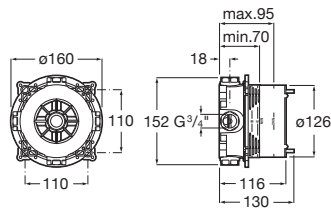

RocaBox

RocaBox Universal.
Ref. A525869403
468 RON