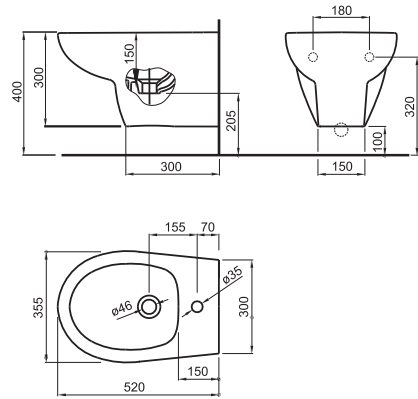

Wall-hung bidet

520 mm length
Wall-hung bidet
Ref. A355198..0
White
216 RON

Pack - Horizontal outlet

Single floorstanding WC, horizontal outlet with high plastic cistern with seat and cover, termoplast in a box