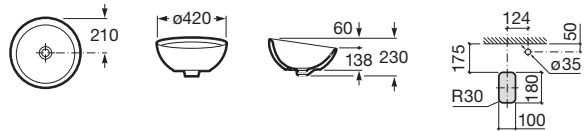

Sofia

465 x 415 mm
Over countertop basin
Ref. A327720000
White
1 030 RON

K	Trap
530	Totem / minimal
640	Bottle

Bol

ø 420 mm
Over countertop basin
Ref. A327876..0
White
587 RON