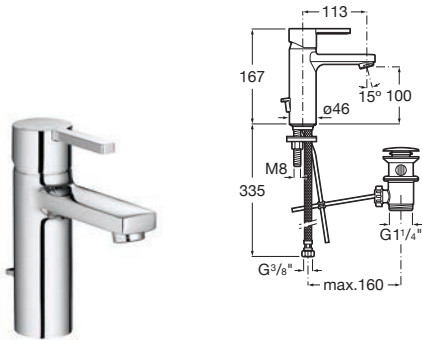

Naia / Ceramic cartridge

Basin mixer

5L

COLD
START

Single-lever basin mixer with aerator, pop-up waste and flexible supply hoses.
Cold start. Chrome.
Ref. A5A3096C00
457 RON