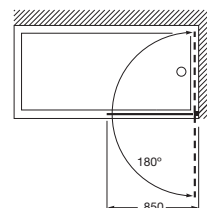

Victoria B1H*

B1H - 1 hinged panel with 180° opening
Height 1500 mm

Clear Glass

References	Dimensions	Dimensions mounting Min-Max (A)	Polished Silver
AM19408512	850	830-855	707 RON