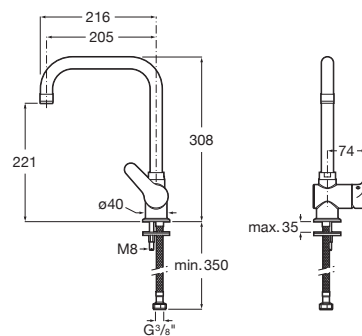

Arola

Single-lever kitchen sink mixer

Single-lever kitchen sink mixer with high swivel spout, aerator and flexible supply hoses.

Chrome.
Ref. A5A846AC0K
339 RON