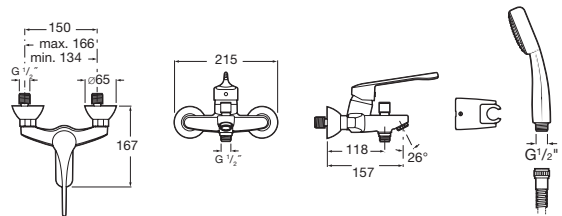

Victoria Pro

Single lever basin mixer with
aerator and flexible supply hoses
Chromed

Ref. A5A3123C00
384 RON