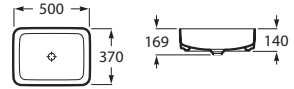

Trap	K
Totem	530
Minimal	
Bottle	570