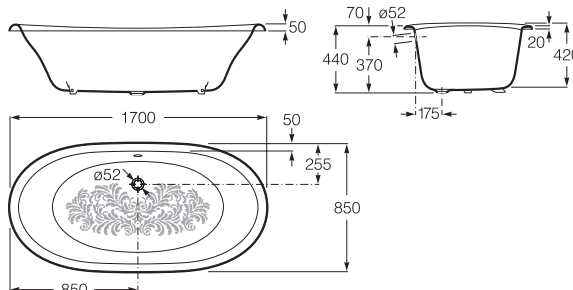

Baths / Cast Iron

Newcast*

CAST
IRON

ANTI-SLIP

1700 x 850
Cast Iron bath

		White
Ref. A233650000	Bath⁽¹⁾ with grey exterior	8 168 RON
Ref. A233650007	Bath⁽¹⁾ with white exterior	6 856 RON

⁽¹⁾ Support options not included

Support options		
Ref. A291041001	Set of 4 feet CLASSIC cast-iron/beech, chromed	2 940 RON
Ref. A291069001	Set 4 legs SAVANHA (lion paw type), chromed	2 420 RON
Ref. A291094000	Set of 4 feet EAGLE (eagle-claw type), chromed	2 008 RON