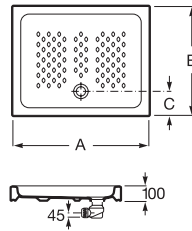

Dimensions		White
1200 x 800 x 100	Ref. A37477A001	515 RON
1000 x 800 x 100	Ref. A37477C001	496 RON
1200 x 700 x 100	Ref. A37477B001	500 RON
1000 x 700 x 100	Ref. A37477D001	468 RON
900 x 720 x 100	Ref. A374770001	371 RON
Waste 65 ø	Ref. AP0005900R	94 RON

A	B	C
1200	800	170
1000	800	170
1200	700	170
1000	700	170
900	720	155

→ Non-enameled side