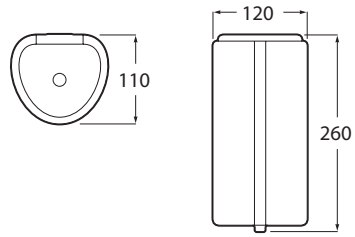

Public

Soap or hydroalcoholic gel dispenser with sensor.

General technical data

Wall-mounted soap or hydroalcoholic gel dispenser with sensor. Powered by four 1.5V LR6 (AA) batteries. ABS. White. 850 ml
Ref. A818012009
208 RON

· Installation:	Wall-hung
· Material:	ABS
· Color:	White
· Capacity:	850 ml
· Setting range of activation distance:	5-9 cm
· Automatic shutoff:	3 seconds
· Low battery indicator:	Yes
· Amount of product in each use:	0,5-2,5 ml (adjustable)
· Battery life:	35,000 uses