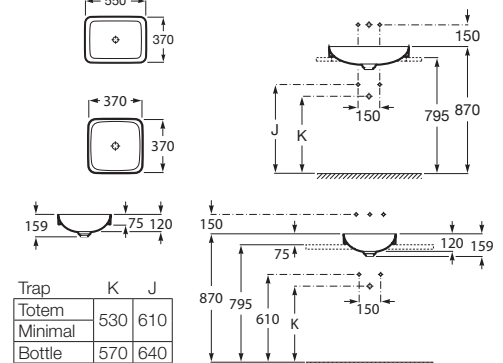

Trap	K	J
Totem	530	610
Minimal	530	610
Bottle	570	640