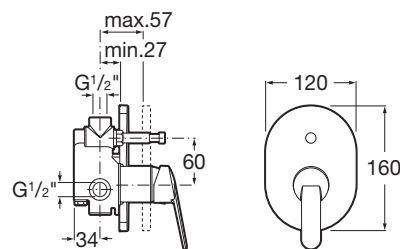

Built-in bath/shower mixer

Single-lever bath/shower mixer with diverter.
Chrome.
Ref. A5A0625C00
393 RON