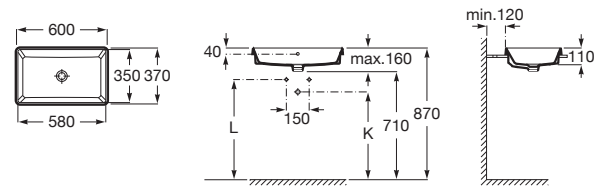

Drop-in basin

600 x 370 mm

Drop-in basin
Ref. A3270Y8..0
White
528 RON

	K (Trap)	L
Totem/Minimal	530	610
Bottle	610	640