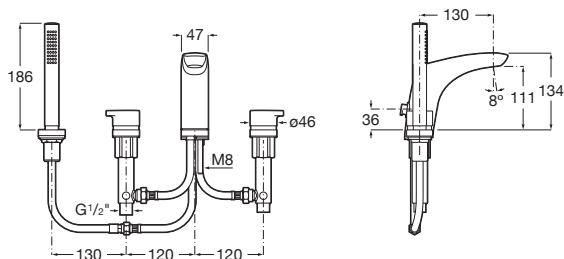

Twin lever bath-shower mixer

Deck-mounted bath-shower mixer with central spout, hand shower and 1,30 m flexible hose.

Chrome.

Ref. A5A183AC00

3 427 RON

Built-in bath-shower mixer

Single-lever built-in bath-shower mixer with an automatic diverter. Chrome.

To be completed with RocaBox ref. A525869403

Ref. A5A0B3AC00

1 246 RON

Single-lever built-in bath-shower mixer with an automatic diverter. Everlux.

To be completed with RocaBox ref. A525869403

Ref. A5A0B3A..0

1 493 RON

CN RG NM