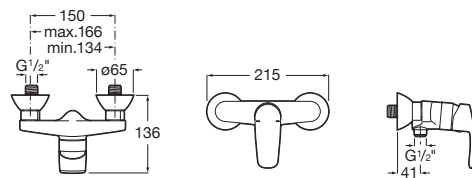

Wall-mounted shower mixer

Single-lever shower mixer
Chrome.
Ref. A5A2198C00
374 RON