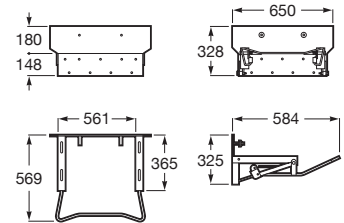

Access

Basin

640 x 550 mm

Basin with fixing kit
Ref. A327230000
490 RON

Concealed waste fitting with built-in trap and overflow
Ref. A506403207
441 RON

Support for basin
Ref. A816323000*
2 222 RON

Flexible trap for basin
Ref. A892814000*
108 RON

Close-coupled WC

670 mm length

Close-coupled WC with fixing kit. Horizontal outlet
Height 480 mm
Ref. A342236000
753 RON

Close-coupled WC with fixing kit. Vertical outlet
Height 430 mm
Ref. A342237000*
753 RON

Dual flush 6/3L WC cistern with mechanism, side inlet
Ref. A341230000
786 RON

Seat with open ring and cover with stainless steel hinges
Ref. A801230004
260 RON

Ring with stainless steel hinges
Ref. A80123D004
194 RON

Wall-hung WC

700 mm length

Wall-hung WC
Ref. A346237000
1152 RON

Seat with open ring and cover with stainless steel hinges
Ref. A801230004
260 RON

Ring with stainless steel hinges
Ref. A80123D004
194 RON