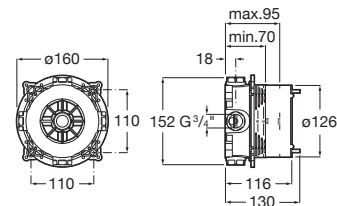

RocaBox

RocaBox Universal.

Ref. A525869403

468 RON

Dimensions
in mm.

Prices in RON without VAT.
The present pricelist cancels the previous one.

*Product on request