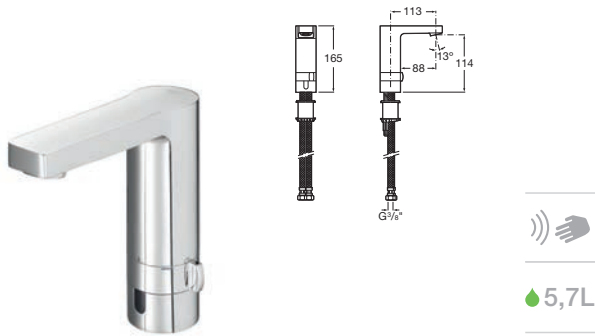

L90-E / M3-E / M2-E / Electronic

Electronic basin mixer L90-E*

Electronic basin mixer with flow limiter and flexible supply hoses. Chromed.

Powered by 4 AA alkaline batteries (1.5V LRG).
Ref. A5A5301C00
2 809 RON

Powered by mains connection (230)⁽¹⁾.
Ref. A5A5501C00
3 192 RON