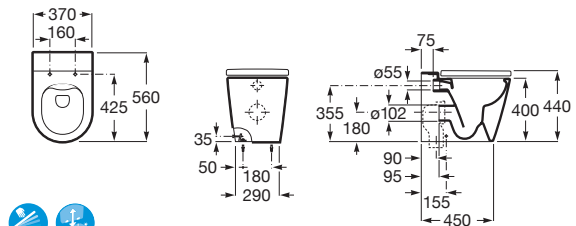

SUPRALIT® seat and cover with soft-closing system, metal hinges, Easy Remove
Ref. A801522..B

White	Colour*
341 RON	341 RON

Wall-hung WC Square, Rimless

RIMLESS

00 62 63 64 65 66

560 mm length
Wall-hung WC
Rimless
Ref. A346537..0

White	Colour* (1)
1 546 RON	1 855 RON