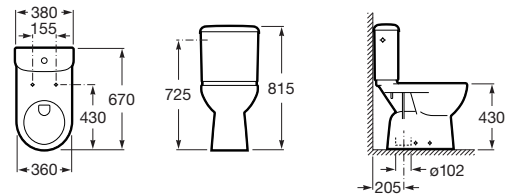

Close-coupled WC

670 mm length

Close-coupled WC with fixing kit. Horizontal outlet
Height 480 mm
Ref. A342236000
753 RON

Close-coupled WC with fixing kit. Vertical outlet
Height 430 mm
Ref. A342237000*
753 RON

Dual flush 6/3L WC cistern with mechanism, side inlet
Ref. A341230000
786 RON

Seat with open ring and cover with stainless steel hinges
Ref. A801230004
260 RON

Ring with stainless steel hinges
Ref. A80123D004
194 RON