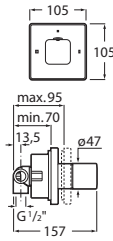

Built-in diverter Aqualine*

Square 2 way

2 way diverter. Chromed.
Ref. A5A164AC00
526 RON

To be completed with built-in body
Ref. A525166803
535 RON