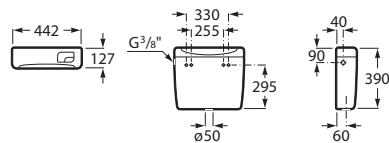

Dimensions in mm.

Prices in RON without VAT.
The present pricelist cancels the previous one.

*Product on request