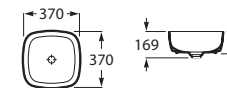

Trap	K
Totem	530
Minimal	
Bottle	570