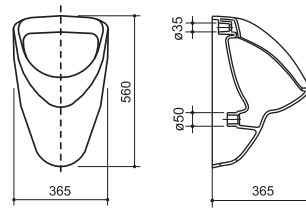

Urinals

Merino

Back inlet urinal
White
Ref. A3590J1000
398 RON

Top inlet urinal
White
Ref. A3590J0000
398 RON

Dividers

Wing*