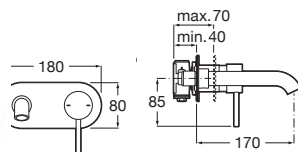

Built-in basin mixer

5L

Built-in basin mixer.
Chrome.
Ref. A5A3511C00
454 RON

To be completed with universal built-in body
Ref. A525220603
282 RON

Bidet mixer