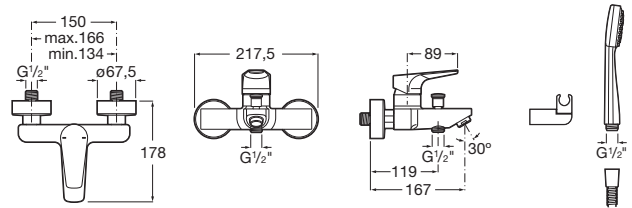

Built in basin mixer

Built-in basin mixer.
Chrome.
Ref. A5A3590C00
559 RON

To be completed with Universal Box
Ref. A52520603
282 RON

Bidet mixer

Single-lever bidet mixer with swivel aerator,
pop-up waste and flexible supply hoses.
Chrome.
Ref. A5A6090C00
427 RON

Wall-mounted bath-shower mixer

Single-lever bath-shower mixer with automatic diverter,
hand shower, flexible hose and swivel bracket.
Chrome.
Ref. A5A0190C00
805 RON

Wall-mounted bath-shower mixer

Single-lever bath-shower mixer with automatic diverter.
Chrome.
Ref. A5A0290C00
494 RON

Wall-mounted shower mixer

Single-lever shower mixer.
Chrome.
Ref. A5A2190C00
424 RON