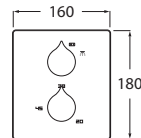

Built-in thermostatic bath or shower mixer

Built-in thermostatic bath or shower mixer.
Chrome.
To be completed with RocaBox Ref. A525869403
Ref. A5A2C3AC00
1 570 RON