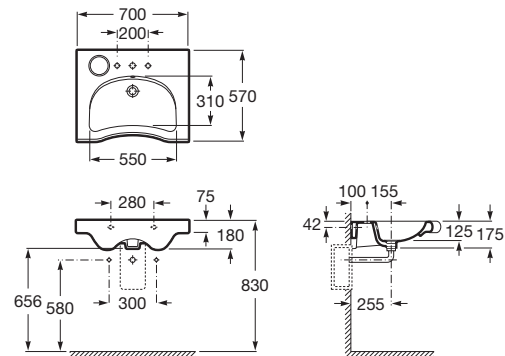

Meridian

700 x 570 mm*
Basin
with fixing kit
Ref. A32724H..0
White
761 RON

Dimensions
in mm.

Prices in RON without VAT.
The present pricelist cancels the previous one.

*Product on request

Replace (..) in the product reference with the
code of the chosen finish.