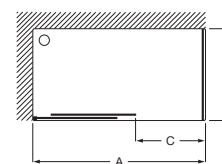

Victoria L2-E + LF*

Shower screen with 1 sliding door + 1 fixed door + 1 fixed lateral door LF

Height 1950 mm

Clear Glass

References	Dimensions (A)	Dimensions mounting Min-Max (A)	Opening (C)	Polished Silver
AM18610012	1000	960-1010	390	1 336 RON
AM18611012	1100	1060-1110	415	1 379 RON
AM18612012	1200	1160-1210	465	1 362 RON
AM18613012	1300	1260-1310	515	1 480 RON
AM18614012	1400	1360-1410	565	1 518 RON

LF (B)

Clear Glass

References	Dimensions (B)	Dimensions mounting Min-Max (A)	Polished silver
AM18707012	700	680-705	765 RON
AM18708012	800	780-805	798 RON