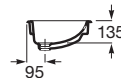

Neo Selene

510 x 395 mm

Drop-in or built-in basin
with fixing kit

Ref. A322307..0

White

422 RON