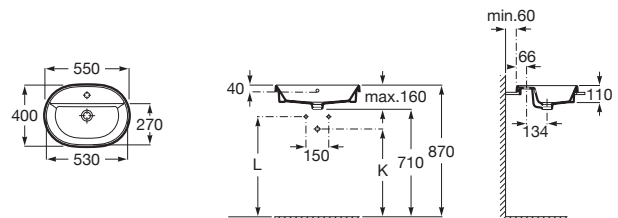

Drop-in basin

550 x 400 mm

Drop-in basin
Ref. A3270Y6..0
White
478 RON

	K (Trap)	L
Totem/Minimal	530	610
Bottle	610	640