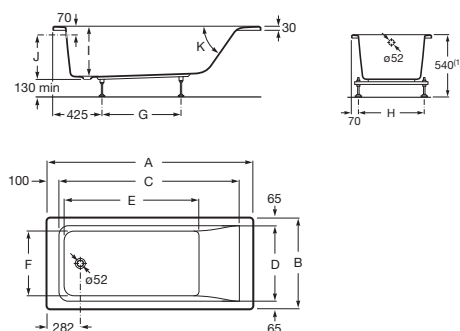

A	B	C	D	E	F	G	H	I	J	K	Litr.¹
1700	750	1418	620	1110	540	675	610	420	368	55°	215
1600	750	1318	620	1010	540	575	610	420	368	55°	197
1700	700	1418	570	1110	490	675	560	420	368	55°	196
1600	700	1318	570	1010	490	575	560	420	368	55°	181
1500	700	1218	570	910	490	525	560	400	348	62°	161
1400	700	1118	570	910	490	425	560	400	348	62°	147

¹ Liters to the overflow

*Mounting height with panel

Acrylic bath

Dimensions		Massage	Capacity		White
1700 x 750	Ref. A248155001*	Tonic	215 L	PL	8 883 RON
	Ref. A248149000*	Without massage	215 L		1 930 RON
1700 x 700	Ref. A248156001	Tonic	196 L	PL	7 173 RON
	Ref. A248150000	Without massage	196 L		1 629 RON
1600 x 750	Ref. A248171001*	Tonic	197 L	PL	8 082 RON
	Ref. A248178000*	Without massage	197 L		1 701 RON
1600 x 700	Ref. A248157001*	Tonic	181 L	PL	6 996 RON
	Ref. A248151000*	Without massage	181 L		1 397 RON
1500 x 700	Ref. A248172001*	Tonic	161 L	PL	6 907 RON
	Ref. A248179000*	Without massage	161 L		1 427 RON
1400 x 700	Ref. A248173001*	Tonic	147 L	PL	7 751 RON
	Ref. A248180000*	Without massage	147 L		1 386 RON
	Ref. A506404600	Siphon ø 52			189 RON

Dimensions
in mm.

Prices in RON without VAT.
The present pricelist cancels the previous one.

*Product on request

PL Button