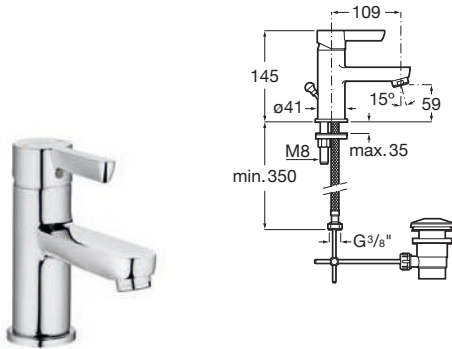

Saona / Ceramic cartridge

Basin mixer

5L

Single-lever basin mixer.
With aerator, pop-up waste and flexible supply hoses.
Chrome.
Ref. A5A307AC0K
208 RON