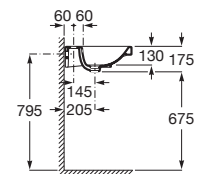

The Gap

Wall-hung basin, double ⁽¹⁾

1400 x 460 mm

Double bowl wall-hung basin with fixing kit

Ref. A3270MU..0

White

1 082 RON

Trap	K	L
Totem	530	610
Minimal		
Bottle	570	640

Wall-hung basin

1000 x 460 mm

Wall-hung or vanity basin with fixing kit

Ref. A3270MA..0

White

644 RON

Wall-hung basin

800 x 460 mm

Wall-hung or vanity basin with fixing kit

Ref. A3270MO..0

White

620 RON

Wall-hung basin

600 x 460 mm

Wall-hung or vanity basin with fixing kit

Ref. A3270M1..0

White

589 RON

Dimensions in mm.

Prices in RON without VAT. The present pricelist cancels the previous one.

Replace (..) in the product reference with the code of the chosen finish.

⁽¹⁾ Available second quarter 2021