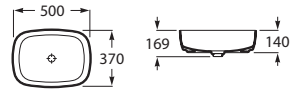

Trap	K
Totem	530
Minimal	
Bottle	570