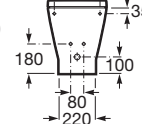

Cover with metal hinges
Ref. A806470..4
White
224 RON

Dimensions in mm. Prices in RON without VAT. The present pricelist cancels the previous one.

Replace (..) in the product reference with the code of the chosen finish.

⁽¹⁾ Available second quarter 2021