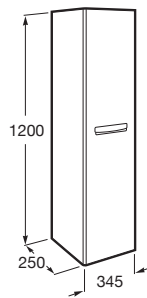

Column Module

150 806

1200 mm

Ref. A856969XXX
971 RON