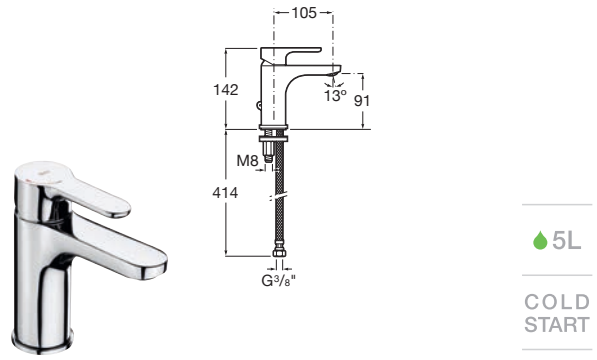

5L

COLD
START

Single-lever basin mixer with XL handle.
With aerator and flexible supply hoses
Cold start. Chrome.
Ref. A5A3J09C00
304 RON