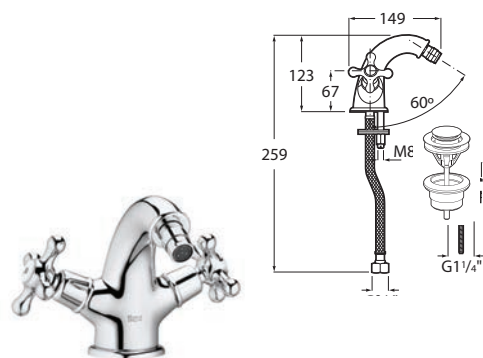

Chromed.

Ref. A5A444BC00
906 RON

Bidet mixer

Twin-lever bidet mixer with swivel aerator and flexible supply hoses. Includes click-clack waste.

Chromed.

Ref. A5A6A4BC00
776 RON

Wall-mounted bath-shower mixer