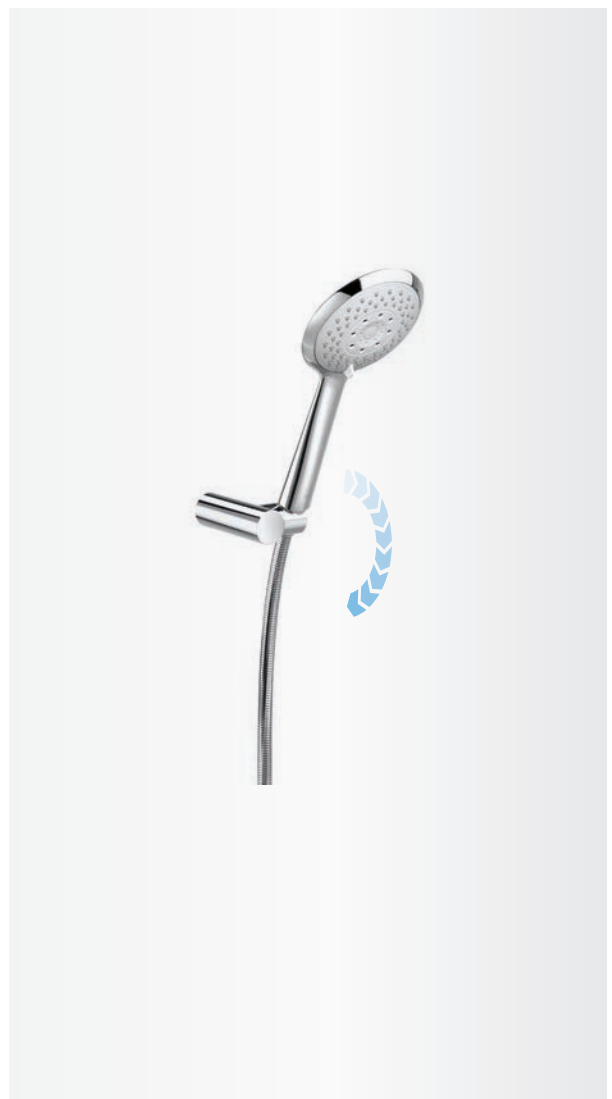

Shower sets

Shower sets are composed of:

- + Hand shower
- + Swivel bracket
- + Flexible hose