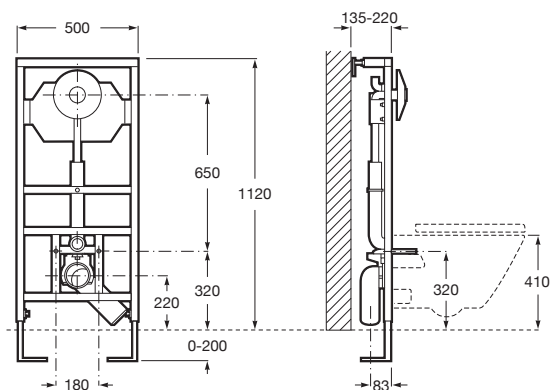

Ref. A890092100
1583 RON

6/3L

For wall-hung WC

Duplo WC Smart ⁽¹⁾

- 6/3L
- 4,5/3L
- 4/2L

Installation system for wall-hung WC. With cistern, dual flush mechanism 6/3, 4,5/3 or 4/2 litres and installation accessories. Smart toilet connection and a corrugated pipe. Minimum depth 140mm, height 1190 and draining elbow \varnothing 90/110
Ref. A890090800
946 RON