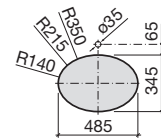

Berna

560 x 420 mm

Built-in basin
with fixing kit

Ref. A327871..1

White

539 RON