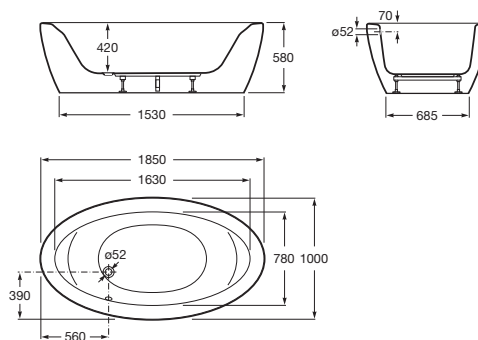

1850 x 1000

Acrylic bath

	Massage	Capacity	White
Ref. A248159001	Without massage	210 L	9 878 RON