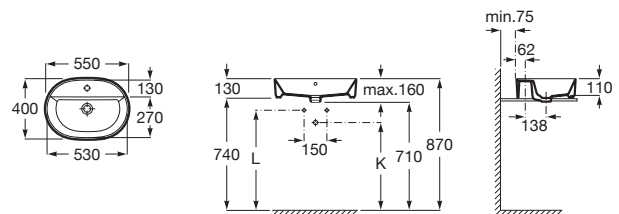

Over countertop basin

550 x 400 mm
Over countertop basin
Ref. A3270Y0..0
White
300 RON