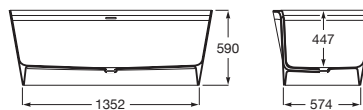

1590 x 790

Surfex® oval bath. Includes click-clack waste and siphon with cover Surfex®

	Massage	Capacity	White
Ref. A248467000	Without massage	315 L	11 032 RON