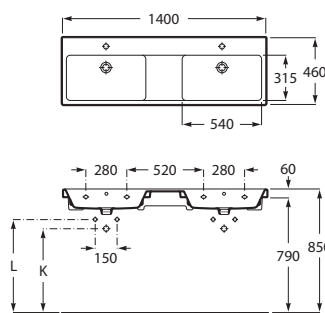

Replace (..) in the product reference with the code of the chosen finish.

The Gap ⁽¹⁾

1400 x 460 mm

Double bowl wall-hung basin with fixing kit

Ref. A3270MU..0

White

1 082 RON

Trap	K	L
Totem	530	610
Minimal		
Bottle	570	640