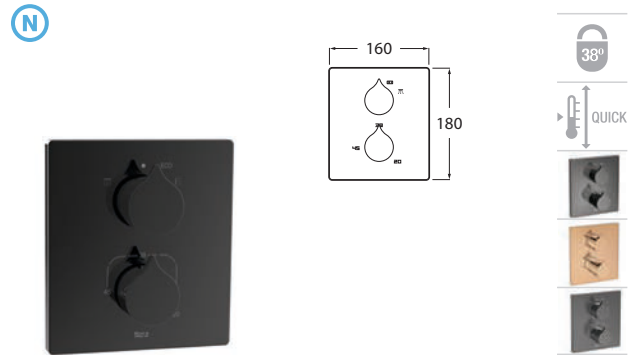

Built-in thermostatic bath or shower mixer

Built-in thermostatic bath or shower mixer.
Everlux.

Ref. A5A2C3A..0⁽¹⁾
2 187 RON

To be completed with RocaBox Ref. A525869403