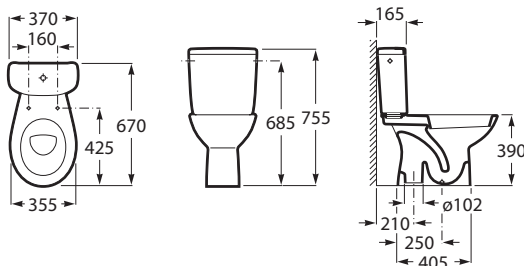

Close-coupled WC

6/3L

Close-coupled WC in a box, vertical outlet with dual flush 6/3L cistern with side inlet and seat and cover, Termoplast

Ref. A34S196..0
White
405 RON

Close-coupled WC in a box, vertical outlet with dual flush 6/3L cistern with side inlet and soft-closing seat and cover, Termoplast

Ref. A34S1960..2
White
460 RON