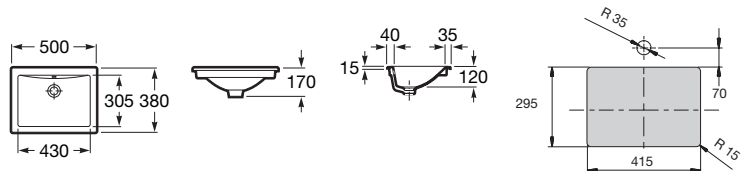

Diverta

500 x 380 mm
Drop-in or built-in basin
with fixing kit
Ref. A327114000
White
576 RON

Foro

ø 410 mm
Built-in basin
with fixing kit
Ref. A327884..0⁽¹⁾
White
539 RON

⁽¹⁾ Fitting hole 342 mm