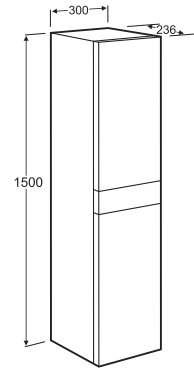

Column

1500mm
Ref. A857060806 (glossy white)
White
491 RON