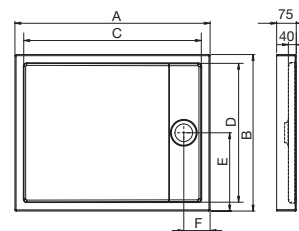

Dimensions Standard

Dimensions		White
1400 x 900 x 75	Ref. A276344000	1 389 RON
1400 x 900 x 40	Ref. A276343000	1 164 RON
1400 x 800 x 75	Ref. A27T008000	1 260 RON
1400 x 800 x 40	Ref. A276263000	1 138 RON
1200 x 900 x 75	Ref. A276341000	1 197 RON
1200 x 900 x 40	Ref. A276340000	1 074 RON
1200 x 800 x 75	Ref. A27T007000	1 148 RON
1200 x 800 x 40	Ref. A276262000	1 029 RON
1000 x 900 x 75	Ref. A276338000	1 128 RON
1000 x 900 x 40	Ref. A276337000	1 021 RON
1000 x 800 x 75	Ref. A27T006000	1 094 RON
1000 x 800 x 40	Ref. A276261000	985 RON
Siphon ø 90	Ref. A27L027000	175 RON
Universal feet	Ref. A27M052000	48 RON