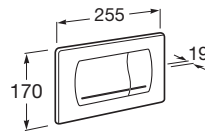

52-B Dual

Plate 52-B Dual

Operating plate
White
Ref. A8901150B0
65 RON

Plate 52-B Dual

Operating plate
Chrome
Ref. A8901150B1
129 RON