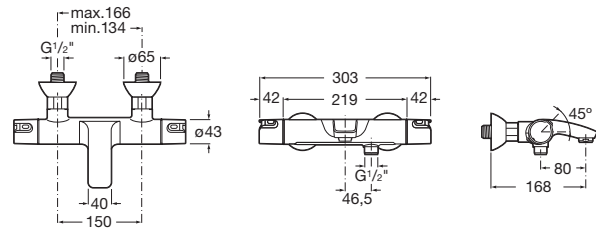

| T-1000 Round built-in thermostatic bath-shower mixer

Dimensions
 in mm.

Prices in RON without VAT.
 The present pricelist cancels the previous one.

*Product on request

T-500

Wall-mounted thermostatic bath-shower mixer