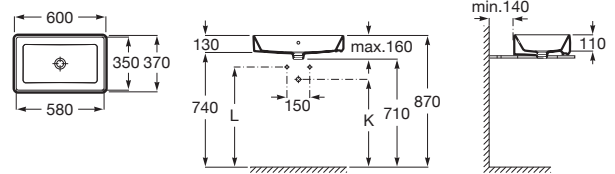

Over countertop basin

600 x 370 mm
Over countertop basin
Ref. A3270Y2..0
White
375 RON