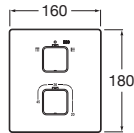

Built-in thermostatic bath-shower mixer T-1000 Square*

Built-in bath-shower mixer with diverter-flow regulator.

Chrome.

Ref. A5A0C1AC00

1 557 RON

To be completed with RocaBox Ref. A525869403