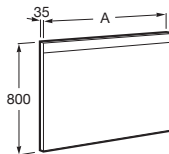

A
1100
900
800

Option: Demister foil
Ref. A812292000
293 RON