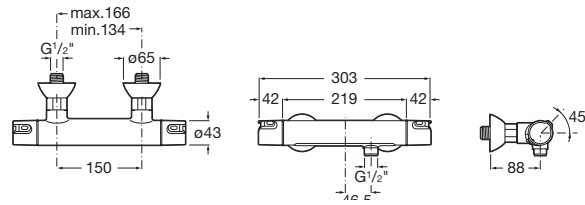

Wall-mounted thermostatic shower mixer

Wall-mounted thermostatic shower mixer
Chrome.
Ref. A5A1318C00
642 RON