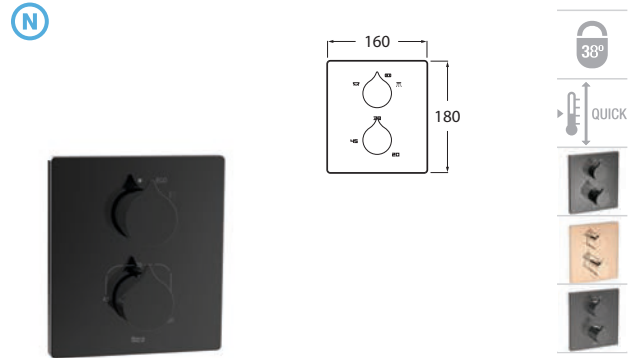

Built-in thermostatic bath-shower mixer

Built-in thermostatic bath-shower mixer with diverter-flow regulator.
Everlux.

Ref. A5A0C3A..0⁽¹⁾
2 418 RON

To be completed with RocaBox Ref. A525869403