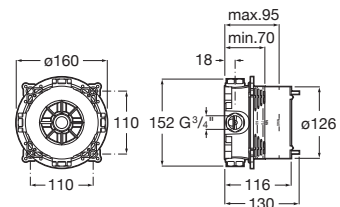

RocaBox

RocaBox Universal.
Ref. A525869403
468 RON