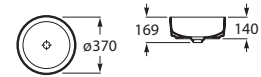

Inspira Round

00 62 63 64 65 66

500 x 370 mm

Basin FINECERAMIC®
Including universal waste with
ceramic plug ø 72 mm.
Ref. A327520..0

White	Colour* (1)
1 138 RON	1 366 RON

ø 370 mm

Basin FINECERAMIC®
Including universal waste with
ceramic plug ø 72 mm.
Ref. A327523..0

White	Colour* (1)
1 009 RON	1 211 RON

FINE
CERAMIC®

Ohtake

540 x 375 mm

Basin FINECERAMIC®.
Ref. A327A13..0

White	Colour
669 RON	867 RON

FINE
CERAMIC®

00 62 63 64 65 66

Ohtake

ø 375 mm

Basin FINECERAMIC®.
Ref. A327A15..0

White	Colour
622 RON	716 RON

FINE
CERAMIC®

00 62 63 64 65 66