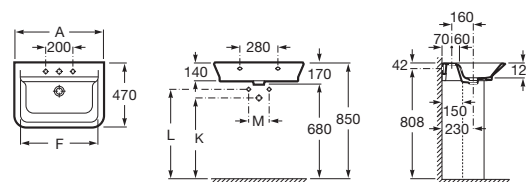

A	F
650	570
600	520
550	470
500	420

Application	K (sifón)	L	M
Wall-hung	530	610	150
Semipedestal	570	640	80
Pedestal			150/80