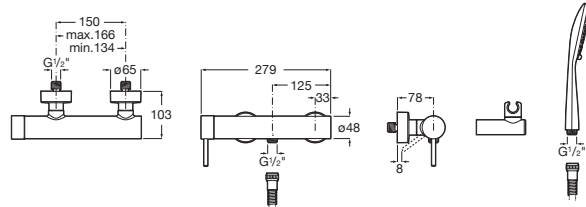

Wall-mounted shower mixer

Single-lever shower mixer with hand shower, flexible hose and swivel bracket
Chrome.

Ref. A5A2011C00
953 RON