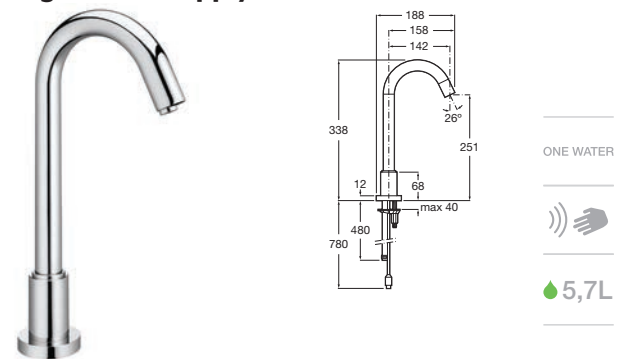

Powered by mains connection (230)⁽¹⁾.
Ref. A5A4343C00
 1 318 RON

High-neck electronic basin faucet Loft-E. Single water supply*

High-neck electronic basin faucet (single water supply) with spout integrated sensor. Chromed.