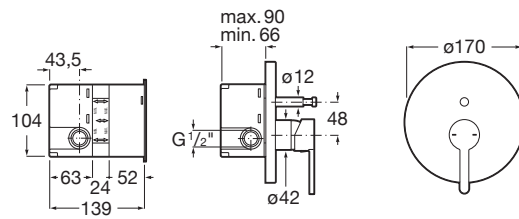

Built-in bath-shower mixer