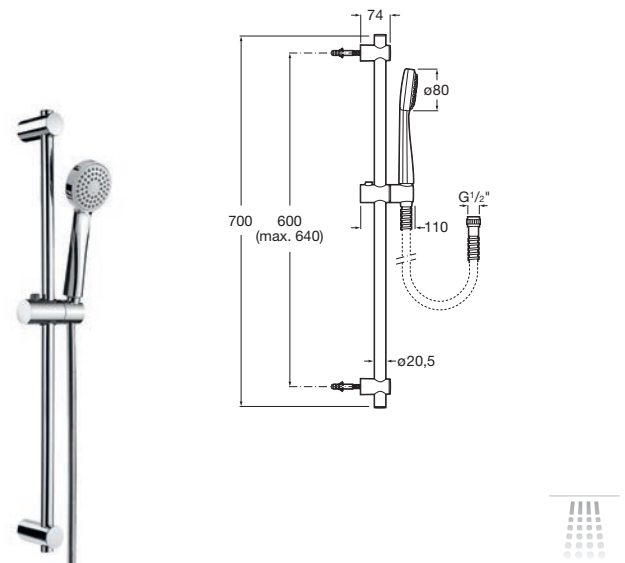

Shower kit Stella 80/1

Shower kit 80/1. Hand shower with 1 function, slide bar 700 mm. Flexible hose PVC 1.70 m Chrome.

Ref. A5B9403C00
261 RON