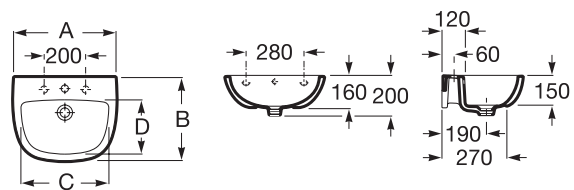

550 x 450 mm

Basin with fixing kit
Ref. A325195000
White
132 RON

500 x 400 mm

Basin with fixing kit
Ref. A325196000
White
114 RON

Pedestal
Ref. A331300001
White
136 RON

Semi pedestal with
fixing kit
Ref. A335191000
White
112 RON