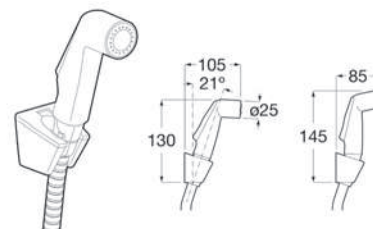

Shower kit bidet **Be Fresh**

Wall-mounted shower kit bidet

Hygienic shower.
Chrome.
Ref. A5B9130C00
96 RON

Everlux.
Ref. A5B9130..⁽¹⁾ **(N)** **(CN)** **(RG)** **(NM)**
209 RON

Dimensions in mm. Prices in RON without VAT. The present pricelist cancels the previous one.

*Product on request

Replace (.) in the product reference with the code of the chosen finish.

⁽²⁾ Available second quarter 2021