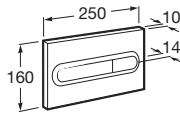

Operating plates for **Duplo One** installation systems

PL1.A

Plate PL1.A Dual
Operating plate
Chrome
Ref. A890195001
135 RON