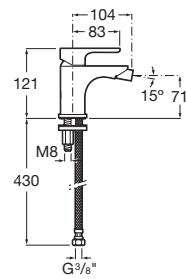

Single lever bidet mixer with XL handle, swivel aerator and flexible supply hoses.

Chrome.

Ref. A5A6B09C00
331 RON