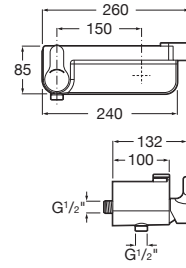

Deck-S*

Single-lever shower mixer with shelf