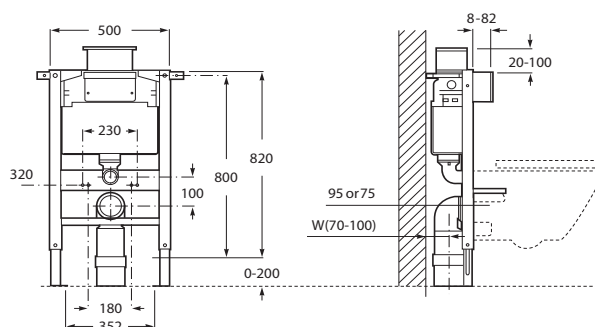

Duplo WC L under window

- ●●○ 6/3L
- ●●○ 4,5/3L

Concealed structure for toilet with dual flush cistern. Allows front or top activation. Draining elbow $\varnothing$ 90/110
Ref. A890121010
1446 RON