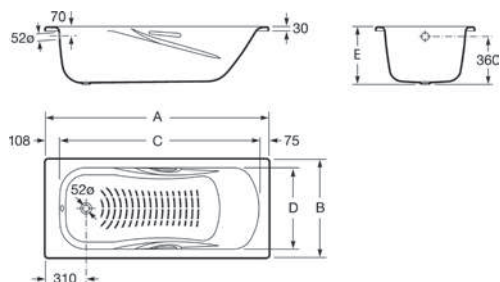

Baths / Steel

Princess-N*

STEEL

±2,4
mm

ANTI-SLIP

A	B	C	D	E	Litr.¹
1700	750	1517	620	415	197
1600	750	1417	620	415	183
1500	750	1317	620	415	170
1700	700	1517	575	430	182

¹ Litres to the overflow

Steel bath

Dimensions		Massage	Finishes	Capacity	White
1700 x 700	Ref. A220950001	Without massage	Chrome handles	182 L	832 RON
1700 x 700	Ref. A220990000	Without massage	Without handles	182 L	798 RON
1700 x 750	Ref. A220270001	Without massage	Chrome handles	197 L	1 007 RON
1600 x 750	Ref. A220370001	Without massage	Chrome handles	183 L	958 RON
1500 x 750	Ref. A220470001	Without massage	Chrome handles	170 L	932 RON
	Ref. A291053000	Headrest optional			381 RON
	Ref. A506404600	Siphon ø 52			189 RON