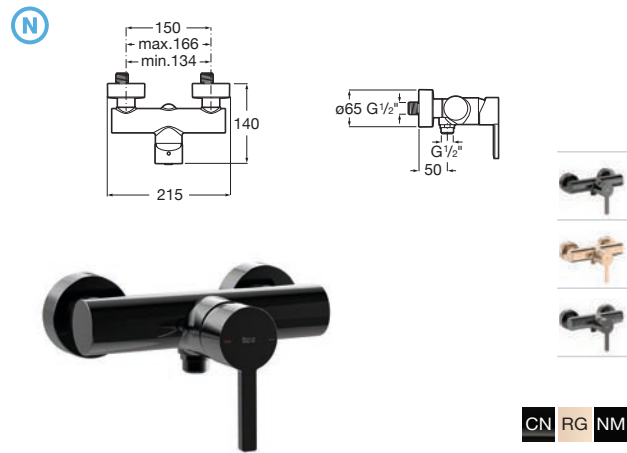

Wall-mounted shower mixer

Single-lever shower mixer
Everlux.
Ref. A5A2196..0*
913 RON