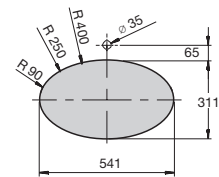

Grand Berna

620 x 390 mm

Built-in basin
with fixing kit,
enameled on both sides

Ref. A327899..0

White

673 RON