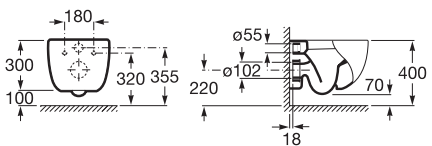

SUPRALIT® seat and cover with metal hinges
Ref. A8012AB..B
White
175 RON

SLIM seat and cover with soft-closing system
Ref. A8012B2..2
White
209 RON