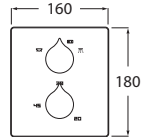

Built-in thermostatic bath-shower mixer

Built-in thermostatic bath-shower mixer.
Chrome.
To be completed with RocaBox ref. A525869403
Ref. A5A0C3AC00
1 854 RON