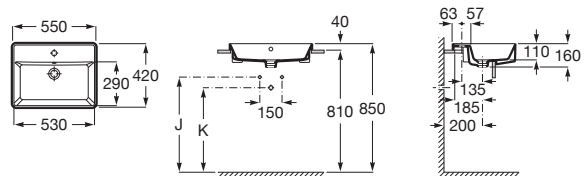

560 x 400 mm

Basin

Ref. A32747S..0

White

386 RON

The Gap

Trap	K	J
Totem/Minimal	530	610
Bottle	570	640

550 x 420 mm