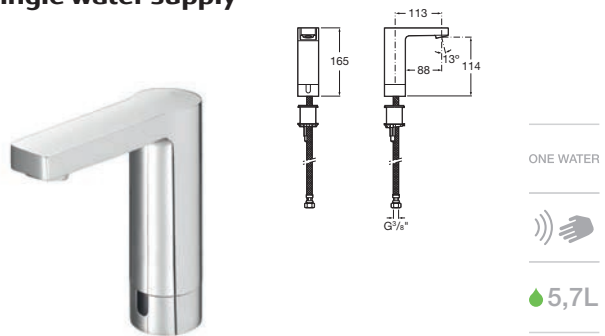

Electronic basin faucet L90-E* Single water supply

Electronic basin faucet with flow limiter and flexible supply hoses. Chromed.

Powered by 4 AA alkaline batteries (1.5V LRG).
Ref. A5A5601C00
2 400 RON

Powered by mains connection (230)⁽¹⁾.
Ref. A5A5701C00
2 949 RON