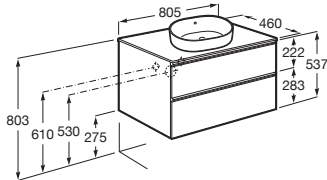

Base unit

Base unit for over countertop basin. The basin is ordered separately.

2 drawers

800 mm

- Ref. A851501806 (glossy white) - 1 886 RON
- Ref. A851501153 (glossy anthracite grey)* - 1 886 RON
- Ref. A851501447 (matt light grey)* - 1 886 RON
- Ref. A851501434 (nordic ash)* - 1 886 RON
- Ref. A851501402 (city oak)* - 1 886 RON

Base Unit	Countertop
A857399XXX	A857419XXX

600 mm

- Ref. A851500806 (glossy white) - 1 685 RON
- Ref. A851500153 (glossy anthracite grey)* - 1 685 RON
- Ref. A851500447 (matt light grey)* - 1 685 RON
- Ref. A851500434 (nordic ash)* - 1 685 RON
- Ref. A851500402 (city oak)* - 1 685 RON

Base Unit	Countertop
A857397XXX	A857418XXX

Set of 2 legs 275 mm

Ref. A816829339 - 151 RON
aluminum legs for glossy white (806) finish

Ref. A816829458* - 151 RON
nickel legs for glossy anthracite grey (153), city oak (402), nordic ash (434) and matt light grey (447) finishes