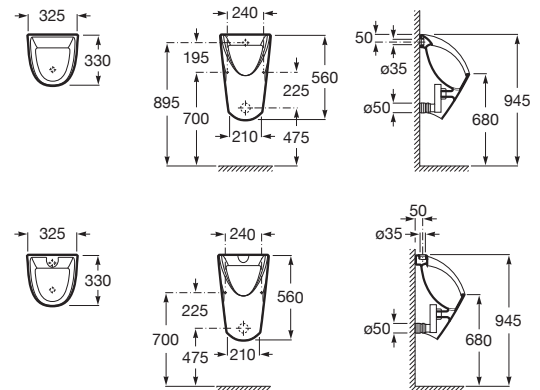

Urinals

Proton ⁽¹⁾

(N)

RIMLESS

Proton ⁽¹⁾

(N)

RIMLESS

Chic

Mini