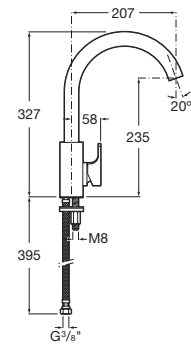

L90*

Single-lever kitchen sink mixer

Kitchen sink mixer with curved swivel spout and flexible supply hoses.
Cold start. Chromed
Ref. A5A8301C00
1282 RON