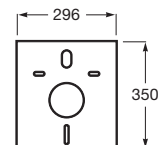

Accessibility and comfort

Duplo Handicapped*

Frame for fixing grab rails.
Right / left installation
Ref. A890090600
415 RON

Silent in wall

Noise absorption joint
Ref. A890063000
40 RON

| Naia

Faucets

Faucets collections