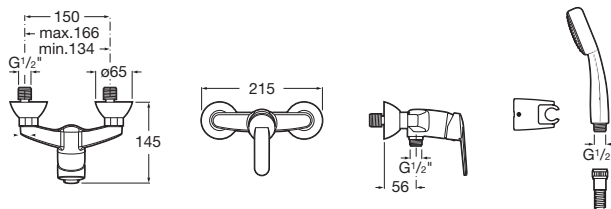

Wall-mounted shower mixer

Single-lever shower mixer with handshower, flexible hose 1.50 m and swivel shower bracket.
Chrome.

Ref. A5A2025C02
302 RON