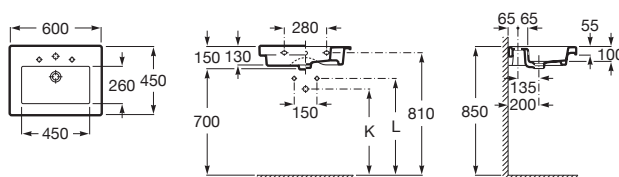

Prisma**600 x 450 mm**

Basin
with fixing kit
Ref. A327546000
White
1 061 RON

Diverta

750 x 440 x 135 mm

Countertop or wall-hung basin
with fixing kit

Ref. A327110..0

White

815 RON