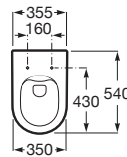

SUPRALIT® seat and cover with metal hinges, Easy Remove
Ref. A801D10..1
White
186 RON

SLIM seat and cover with soft-closing system
Ref. A801D12..3
White
160 RON