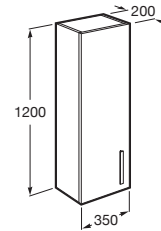

Structure

Stainless steel structure with towel rail and shelf, without washbasin

1200 mm (2 bowls)*
Ref. A856750001
3 855 RON

1100 mm*
Ref. A856749001
3 442 RON

900 mm*
Ref. A856748001
2 941 RON

800 mm*
Ref. A856747001
2 232 RON

600 mm*
Ref. A856746001
2 557 RON

A
1200
1100
900
800
600

Column

1200 mm
Ref. A856887806
(white glossy)*
1 668 RON

Ref. A856887322
(white/ash side panel)
1 569 RON

322	806

Prisma Basic

LED mirror

1100 mm
Ref. A812261000
1 510 RON

900 mm
Ref. A812259000
1 217 RON

800 mm
Ref. A812258000
1 111 RON

A
1100
900
800

Option: Demister foil
Ref. A812292000
293 RON

Prisma Comfort

LED mirror with integrated LED light and demister foil

1300 mm*
Ref. A812277000
2 468 RON

1100 mm
Ref. A812267000
2 090 RON

900 mm
Ref. A812265000
1 947 RON

A
1300
1100
900

Basins

Double vanity or wallmounted basin
with fixing set

1200 x 450 mm
Ref. A327540000
1 332 RON

Asymmetric vanity or wallmounted
basin with fixing set

1100 x 450 mm
Right
Ref. A327541000
1 332 RON

Left
Ref. A327542000
1 204 RON

900 x 450 mm
Right
Ref. A327543000*
1 602 RON

Left
Ref. A327544000*
1 822 RON

Wallhung or vanity basin with
installation kit.

800 x 450 mm
Ref. A327545000
1 882 RON

600 x 450 mm
Ref. A327546000
1 061 RON

Dimensions
in mm.

Prices in RON without VAT.
The present pricelist cancels the previous one.

*Product on request

Replace XXX in the product reference
with the code of the chosen finish.

322 White/Ash side panel
806 Glossy white