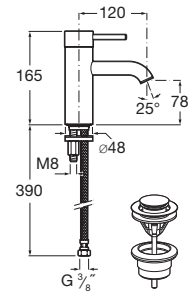

Basin mixer

5L

COLD
START

Single-lever basin mixer with smooth body and flexible supply hoses. Includes click-clack waste.

Cold start. Chrome.
Ref. A5A3A11C00
703 RON