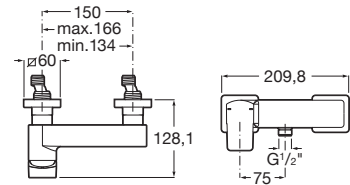

Wall-mounted shower mixer

Single-lever shower mixer
Chrome.

Ref. A5A2D01C00
1 380 RON