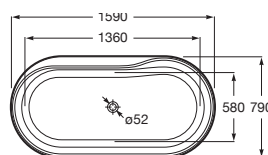

Baths / Surfex®

Alena*

SURFEX®

1590 x 790

Surfex® oval bath. Includes click-clack waste and siphon with cover Surfex®

	Massage	Capacity	White
Ref. A248467000	Without massage	315 L	11 032 RON

Alena*(1)

White and Coffee
OC

SURFEX®

1590 x 790

Surfex® oval bath. Includes click-clack waste and siphon with cover Surfex®

	Massage	Capacity	Colour
Ref. A248467..0	Without massage	315 L	13 238 RON

White and Onyx
OX

White and Beige
OB

White and Pearl
OP

Dimensions in mm.

Prices in RON without VAT. The present pricelist cancels the previous one.

*Product on request

Replace (..) in the product reference with the code of the chosen finish.

(1) Available second quarter