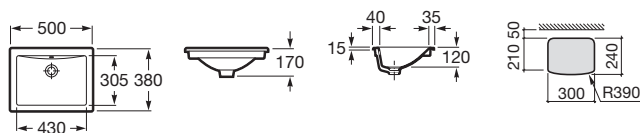

530	Totem / Minimal
610	Bottle

Diverta

550 x 425 mm
 Drop-in basin
Ref. A327116000
 White
663 RON

Diverta

500 x 380 mm
 Drop-in or built-in basin
 with fixing kit
Ref. A327114000
 White
576 RON

The Gap

	K (Trap)	L
Totem/Minimal	530	610
Bottle	610	640