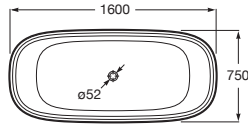

1600 x 750

Oval free-standing SURFEX® bath. Includes click-clack waste and siphon.

	Capacity	Colour
Ref. A248465..0	217 L	31 529 RON

White and Onyx
OX

White and Beige
OB

White and Coffee
OC