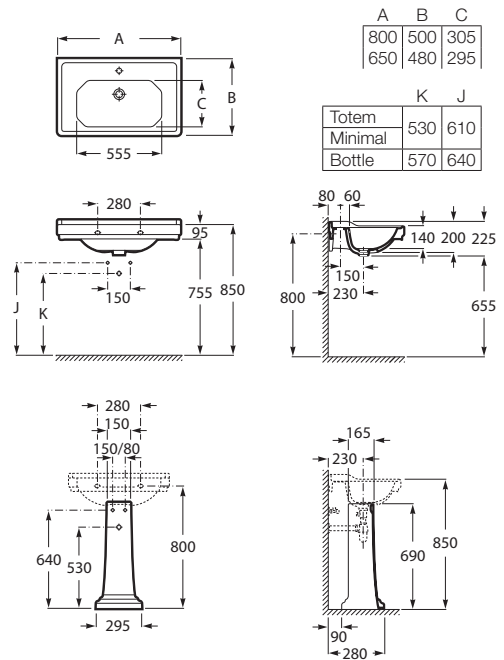

Carmen

wall-hung basin or for pedestal

800 x 500 mm*

Basin
with fixing kit
Ref. A3270A0000
White
1 482 RON

650 x 480 mm

Basin
with fixing kit
Ref. A3270A1000
White
1 332 RON

Pedestal
Ref. A3370A0000
White
914 RON