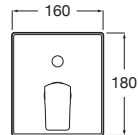

Built-in bath-shower mixer

Single-lever built-in bath-shower
with automatic diverter.
Chrome.

To be completed with RocaBox ref. A525869403
Ref. A5A0B01C00
1 041 RON