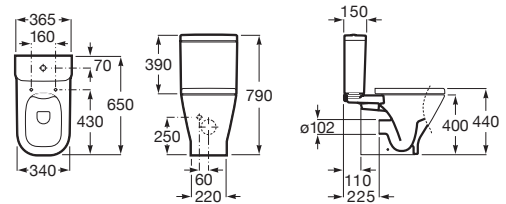

Seat and cover with soft-closing system, metal hinges
Ref. A801472..4
White
223 RON

Seat and cover with metal hinges
Ref. A801470..4
White
195 RON

SLIM seat and cover with soft-closing system
Ref. A801472..3
White
223 RON

650 mm length
Close-coupled WC Rimless with dual outlet
Ref. A342479..0
White
614 RON

Dual flush 4,5/3L WC cistern with bottom inlet
Ref. A341470..0
White
502 RON

Dimensions in mm. Prices in RON without VAT. The present pricelist cancels the previous one.

Replace (..) in the product reference with the code of the chosen finish.