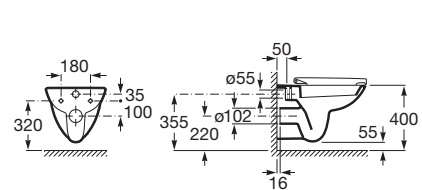

Back to wall close-coupled WC Square

4,5/3L

655 mm length

Close-coupled WC,
dual outlet
Ref. A34299B..U
White
501 RON

Dual flush 4,5/3L WC
cistern with side inlet
Ref. A341992..0
White
301 RON

Dual flush 4,5/3L WC
cistern with bottom inlet
Ref. A341993..0
White
301 RON

SUPRALIT® seat and cover with
soft-closing system, metal hinges
Ref. A8019D2..B
White
192 RON

Seat and cover with soft-closing
system, metal hinges
Ref. A8019D2..4
White
183 RON

SLIM seat and cover with
soft-closing system
Ref. A8019D2..5
White
144 RON

Seat and cover with
metal hinges
Ref. A8019D0..4
White
120 RON

Floorstanding WC

520 mm length

BTW WC
with dual outlet
Ref. A347996..0
White
434 RON

SUPRALIT® seat and
cover with soft-closing
system, metal hinges
Ref. A8019D2..B
White
192 RON

Seat and cover with
soft-closing system,
metal hinges
Ref. A8019D2..4
White
183 RON

Seat and cover with
metal hinges
Ref. A8019D0..4
White
120 RON

SLIM seat and cover with
soft-closing system
Ref. A8019D2..5
White
144 RON

Wall-hung WC Square, Rimless

540 mm length

Wall-hung WC
Square, Rimless
Ref. A34699L..0
White
352 RON

SUPRALIT® seat and
cover with soft-closing
system, metal hinges
Ref. A8019D2..B
White
192 RON

Seat and cover with
soft-closing system,
metal hinges
Ref. A8019D2..4
White
183 RON

Seat and cover with
metal hinges
Ref. A8019D0..4
White
120 RON

SLIM seat and cover with
soft-closing system
Ref. A8019D2..5
White
144 RON

Wall-hung WC Round, Rimless

540 mm length

Wall-hung WC
Round, Rimless
Ref. A346998..0
White
352 RON

SUPRALIT® seat and
cover with soft-closing
system, metal hinges
Ref. A801B22..B
White
240 RON

SUPRALIT® seat and
cover, metal hinges
Ref. A801B20..B
White
169 RON

SLIM seat and cover with
soft-closing system
Ref. A801B22..3
White
144 RON