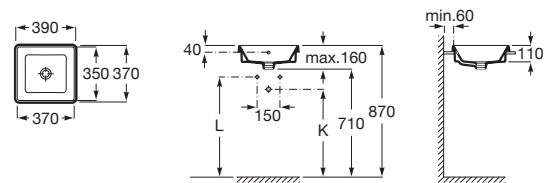

K (Trap)	L
Totem/Minimal	530	610
Bottle	610	640