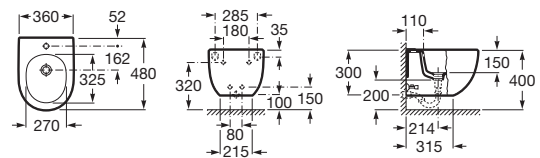

Compact wall-hung bidet

COMPACT

480 mm length

Bidet
Ref. A357246..0
White
756 RON

Colours (vitreous china)

White
00

Dimensions in mm.

Prices in RON without VAT. The present pricelist cancels the previous one.

*Product on request

Replace (..) in the product reference with the code of the chosen finish.