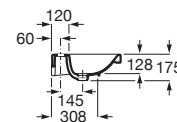

Dimensions in mm. Prices in RON without VAT. The present pricelist cancels the previous one.

Replace (..) in the product reference with the code of the chosen finish.

⁽¹⁾ Available second quarter 2021