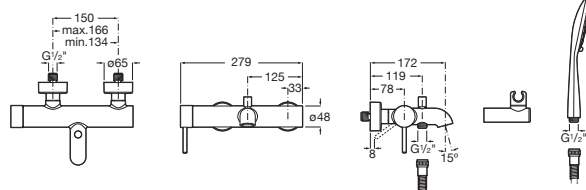

Wall-mounted bath-shower mixer

Single-lever bath-shower mixer with automatic diverter, hand shower, flexible hose and swivel bracket
Chrome.

Ref. A5A0111C00
1 039 RON