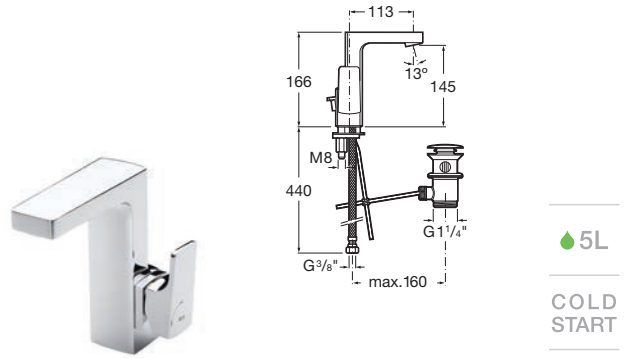

Basin mixer with lateral handle

5L

COLD
START

Single-lever basin mixer with lateral handle with pop-up waste and flexible supply hoses. Cold Start. Chrome.

Ref. A5A4001C00
1 758 RON