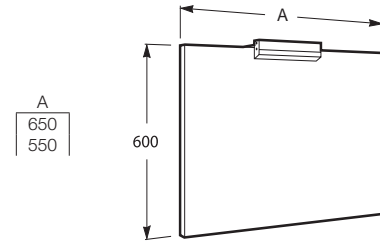

Mirror

Does not include lighting

650 mm
Ref. A812307406
White
151 RON

550 mm
Ref. A812306406
White
136 RON

Accessories Spotlight

Ref. A813074331
152 RON

Optional:

Set of 2 legs 300 mm
Ref. A816817339
77 RON

Set of 2 legs 110 mm
Ref. A816818339
49 RON

Finishes (furniture)

Glossy white
806