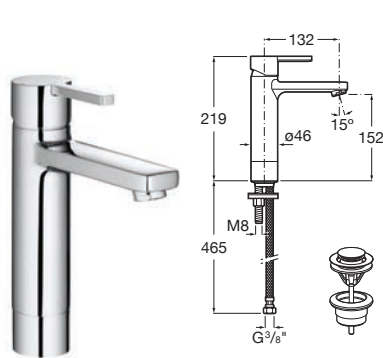

Basin mixer Mezzo Plus

MEZZO
PLUS

5L

COLD
START

Mezzo Plus single-lever basin mixer with aerator, smooth body and flexible supply hoses. Includes click-clack waste.
Cold start. Chrome.
Ref. A5A3D96C00*
1 098 RON