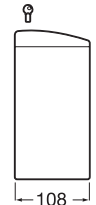

Public

Soap or hydroalcoholic gel dispenser with sensor.

General technical data

Wall-mounted soap or hydroalcoholic gel dispenser with sensor. Powered by six 1.5V LRG6 (AA) alkaline batteries. AISI 304 stainless steel. 700 ml
Ref. A818011000
227 RON

· Installation:	Wall-mounted
· Material:	AISI 304 stainless steel
· Capacity:	700 ml
· Distance from the sensor:	5-9 cm
· Auto switch-off:	3 seconds
· Low battery warning:	Yes
· Adjustable product quantity:	0.5-2.5ml
· Battery life:	40,000 uses