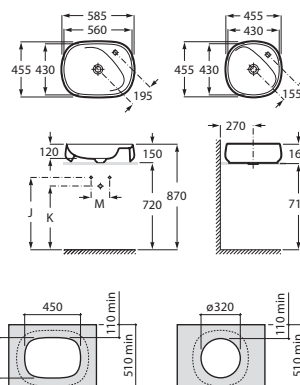

Basins **Over countertop**

Beyond*

00 62 63 64 65 66

585 x 455 x 150 mm

Basin FINECERAMIC®
Includes universal waste with ceramic plug ø72 mm.
Ref. A3270B8..0

White	Colour
1 851 RON	2 221 RON

455 x 455 x 150 mm

Basin FINECERAMIC®
Includes universal waste with ceramic plug ø72 mm.
Ref. A3270B9..0

White	Colour
1 326 RON	1 592 RON

FINE CERAMIC®

Inspira Square

00 62 63 64 65 66

500 x 370 mm

Basin FINECERAMIC®
Including universal waste with ceramic plug ø 72 mm.
Ref. A327530..0

White	Colour*
1 317 RON	1 580 RON

370 x 370 mm

Basin FINECERAMIC®
Including universal waste with ceramic plug ø 72 mm.
Ref. A327532..0

White	Colour*
1 145 RON	1 374 RON

FINE CERAMIC®

Inspira Soft

00 62 63 64 65 66

500 x 370 mm

Basin FINECERAMIC®
Including universal waste with ceramic plug ø 72 mm.
Ref. A327500..0

White	Colour* (1)
1 206 RON	1 447 RON

370 x 370 mm

Basin FINECERAMIC®
Including universal waste with ceramic plug ø 72 mm.
Ref. A327502..0

White	Colour* (1)
969 RON	1 162 RON

FINE CERAMIC®

Dimensions in mm.

Prices in RON without VAT.
The present pricelist cancels the previous one.

*Product on request

Replace (..) in the product reference with the code of the chosen finish.

(1) Colours Matt white 62 and Onyx 64 on stock