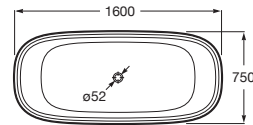

Bath

1800 x 900 mm

One-piece from Surfex® with panel.
Including click clack waste and siphon.
Without taphole

Ref. A248452..0

White	Colour ⁽¹⁾
26 275 RON	29 253 RON

1600 x 750 mm

One-piece from Surfex® with panel. N
Including click clack waste and siphon.

Without taphole

Ref. A248465..0

White	Colour ⁽¹⁾
26 275 RON	31 529 RON

One-piece from Surfex® with panel.
Including click clack waste and siphon.
With taphole

Ref. A248453..0

White	Colour ⁽¹⁾
28 902 RON	31 529 RON

Colours (vitreous china)

Colours (baths)

Dimensions in mm.

Prices in RON without VAT.
The present pricelist cancels the previous one.

*Product on request

Replace (..) in the product reference with the code of the chosen finish.

⁽¹⁾Availability second quarter 2021