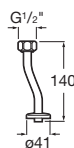

Urinal faucet

Urinal faucet. Angle shut-off cock G1/2".
Chromed.
Ref. A5A9277C00
231 RON

External tube
Chromed.
Ref. A5A9317C00
92 RON