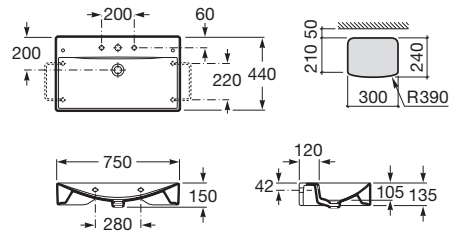

Diverta

750 x 440 x 135 mm

Countertop or wall-hung basin
with fixing kit

Ref. A327110..0

White

815 RON