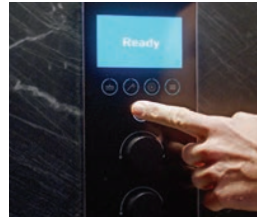

Remote control

Mobile app via Bluetooth® that enables users to programme the shower or remotely fill the bath at the desired temperature.