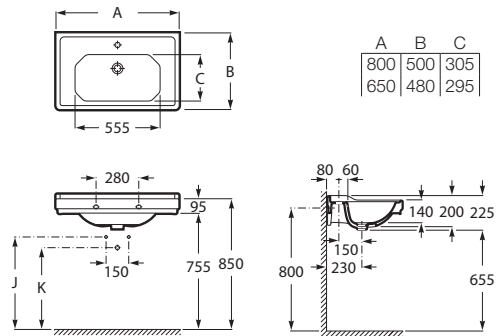

Carmen

800 x 500 mm*

Basin
with fixing kit
Ref. A3270A0000
White
1 482 RON

650 x 480 mm

Basin
with fixing kit
Ref. A3270A1000
White
1 332 RON

Pedestal
Ref. A3370A0000
White
914 RON

	K	J
Totem	530	610
Minimal	570	640
Bottle	570	640

Inspira

FINE CERAMIC®

00 62 63 64 65 66

1000 x 490 mm

Basin FINECERAMIC®
with fixing kit
Ref. A3275A..0

White	Colour*
2 337 RON	2 804 RON

FINE CERAMIC®

00 62 63 64 65 66

800 x 490 mm

Basin FINECERAMIC®
with fixing kit
Ref. A3275B..0

White	Colour*
2 104 RON	2 525 RON

FINE CERAMIC®

00 62 63 64 65 66

600 x 490 mm

Basin FINECERAMIC®
with fixing kit
Ref. A3275C..0

White	Colour*
1 416 RON	1 699 RON

Dimensions in mm.

Prices in RON without VAT.
The present pricelist cancels the previous one.

*Product on request

Replace (..) in the product reference with the code of the chosen finish.