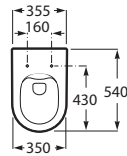

SUPRALIT® seat and cover with metal hinges, Easy Remove
Ref. A801D10..1
White
186 RON

SLIM seat and cover with soft-closing system
Ref. A801D12..3
White
160 RON