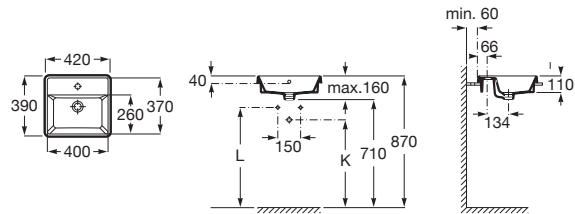

The Gap

Drop-in basin ⁽¹⁾

(N)

420 x 390 mm

Drop-in basin
Ref. A3270Y9..0
White
453 RON

	K (Trap)	L
Totem/Minimal	530	610
Bottle	610	640