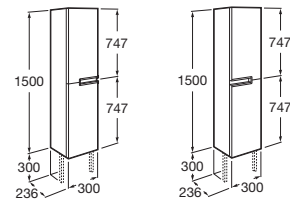

Column*

154 155 806

1500 mm

Ref. A856660806 (glossy white) - 787 RON
Ref. A856660155 (textured oak) - 797 RON
Ref. A856660154 (textured wenge) - 797 RON

Optional: installation with 2 legs.