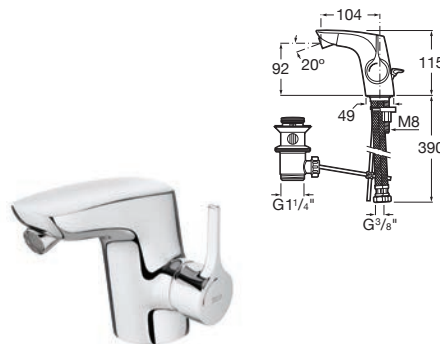

Single-lever bidet mixer