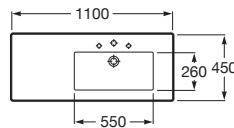

Prisma

1100 x 450 mm

Basin
with fixing kit
Ref. A327541000
White
1 322 RON