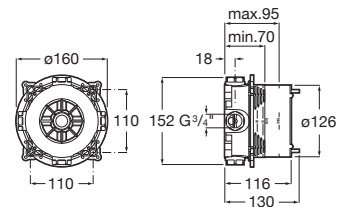

| T-1000 Round built-in thermostatic bath-shower mixer

Dimensions
in mm.

Prices in RON without VAT.
The present pricelist cancels the previous one.

*Product on request