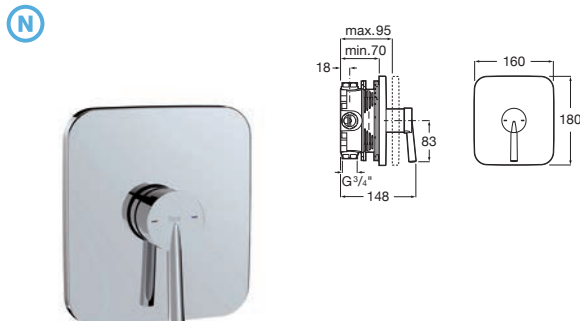

Built-in bath or shower mixer*

Built-in bath or shower mixer.
Chrome.

To be completed with RocaBox A525869403.
Ref. A5A2B6DC00
830 RON