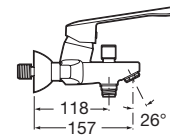

Wall-mounted bath-shower mixer

Wall-mounted bath-shower mixer with automatic diverter, handshower 1,70 m flexible hose and swivel wall bracket. Handle for people with reduced mobility. Chrome.

Ref. A5A0123C02
510 RON