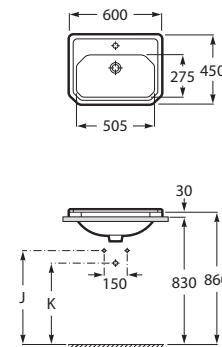

K	J
Totem	530	610
Minimal	530	610
Bottle	570	640