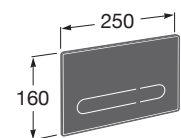

PL5 Dual

PL6 Dual

PL7 Dual

PL10 Dual

EP-1 Dual Electronic*

Operating plate for
compact versions
Black Glass
Ref. A890103008
2555 RON