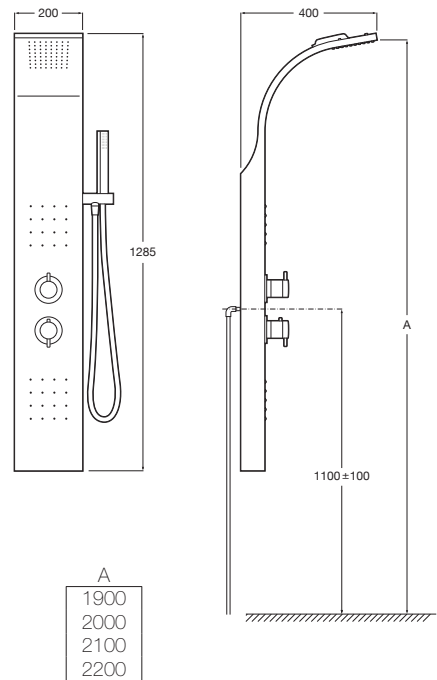

Essential 2.0

Thermostatic hydromassage column

Thermostatic hydromassage column
in stainless steel for shower tray.
Integrated jets
Ref. A2H0423000
3 205 RON

Evolution

Thermostatic hydromassage column

Thermostatic hydromassage column
in stainless steel for shower tray.
Integrated jets and cascade.
Ref. A2H0416000
5 253 RON