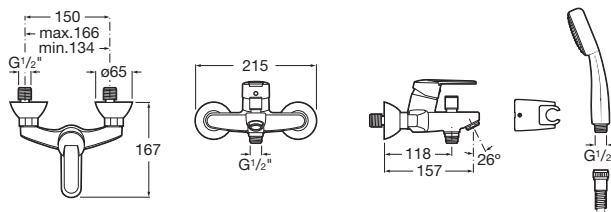

Chrome
Ref. A5A6025C00
206 RON

Wall-mounted bath-shower mixer

Single-lever bath-shower mixer with automatic diverter with handshower, 1.70m flexible hose and swivel shower bracket.
Chrome.

Ref. A5A0125C02
364 RON