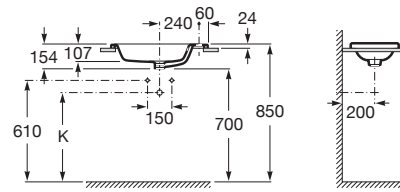

Corner basin

COMPACT

Application	K (siphon)	L
Wall-hung	530	610
Semipedestal	570	640

350 x 350 mm

Basin
with fixing kit
Ref. A32724C..0
White
571 RON