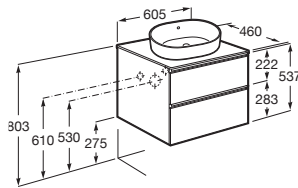

Base unit

Base unit for over countertop basin. The basin is ordered separately.

2 drawers

800 mm

- Ref. A851501806 (glossy white) - 1 886 RON
- Ref. A851501153 (glossy anthracite grey)* - 1 886 RON
- Ref. A851501447 (matt light grey)* - 1 886 RON
- Ref. A851501434 (nordic ash)* - 1 886 RON
- Ref. A851501402 (city oak)* - 1 886 RON

Base Unit	Countertop
A857399XXX	A857419XXX

600 mm

- Ref. A851500806 (glossy white) - 1 685 RON
- Ref. A851500153 (glossy anthracite grey)* - 1 685 RON
- Ref. A851500447 (matt light grey)* - 1 685 RON
- Ref. A851500434 (nordic ash)* - 1 685 RON
- Ref. A851500402 (city oak)* - 1 685 RON

Base Unit	Countertop
A857397XXX	A857418XXX

Set of 2 legs 275 mm

Ref. A816829339 - 151 RON
aluminum legs for glossy white (806) finish

Ref. A816829458* - 151 RON
nickel legs for glossy anthracite grey (153), city oak (402), nordic ash (434) and matt light grey (447) finishes