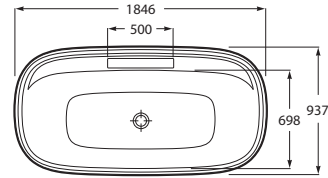

Bath

1800 x 900 mm

One-piece from Surfex® with panel.
Including click clack waste and siphon.
Without taphole

Ref. A248452..0

White	Colour ⁽¹⁾
26 275 RON	29 253 RON

1600 x 750 mm

One-piece from Surfex® with panel. N
Including click clack waste and siphon.

Without taphole

Ref. A248465..0

White	Colour ⁽¹⁾
26 275 RON	31 529 RON

One-piece from Surfex® with panel.
Including click clack waste and siphon.
With taphole

Ref. A248453..0

White	Colour ⁽¹⁾
28 902 RON	31 529 RON

Colours (vitreous china)

Colours (baths)

Dimensions in mm.

Prices in RON without VAT.
The present pricelist cancels the previous one.

*Product on request

Replace (..) in the product reference with the code of the chosen finish.

⁽¹⁾Availability second quarter 2021