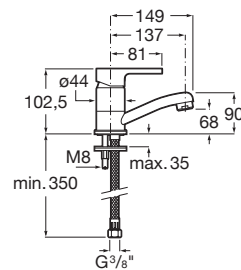

Kitchen sink mixer

Single-lever kitchen sink mixer with low swivel spout, aerator and flexible supply hoses.

Chrome.
Ref. A5A896AC0K
305 RON