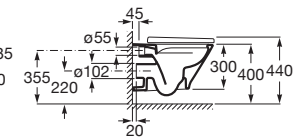

SUPRALIT® seat and cover with metal hinges, Easy Remove
Ref. A801D10..1
White
186 RON

SLIM seat and cover with soft-closing system
Ref. A801D12..3
White
160 RON