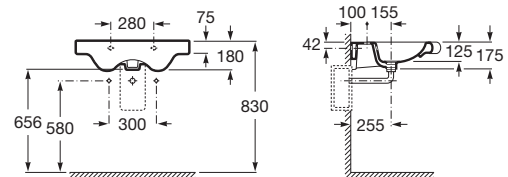

Reduced mobility basin*

700 x 570 mm

Basin
with fixing kit
Ref. A32724H..0
White
761 RON

Dimensions in mm.

Prices in RON without VAT. The present pricelist cancels the previous one.

*Product on request

Replace (..) in the product reference with the code of the chosen finish.