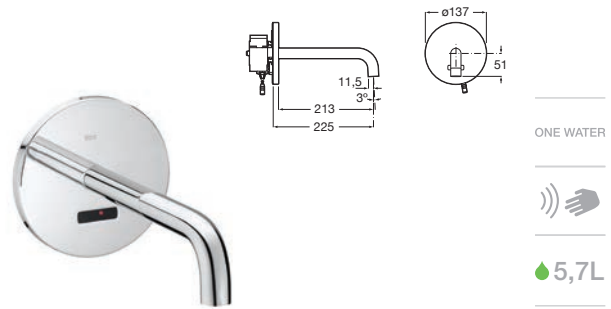

Wall-mounted basin faucet Sentronic-E* Single water supply

Wall-mounted basin faucet.
Mains connection (230)⁽¹⁾
Ref. A5A4702C00
3 605 RON

To be completed with internal subset ref. **A525874603** - 1 151 RON