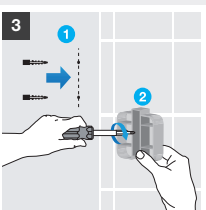

Dual installation: adhesive and screws

The installation of adhesive is easy, durable and also avoids the use of the drill in only eight easy steps.

1 Clean the mounting surface with a 50% water and alcohol solution.

2 Tighten the "first" tube to break the inner capsule until the liquid soaks the cap.

3 Apply a thin layer of the "first" tube on the surface of the support and on the wall to increase the adherence and let it act for 5 minutes.

4 Stick the adhesive on the wall bracket.

5 Press the adhesive strongly for 30"

6 Assemble the support on the accessory and remove the adhesive protection. Do not touch with your fingers.

7 Place the accessory on the wall from the bottom, remove the item and press for 30".

8 After 72 hours, reassemble the item to the wall bracket.

The installation by drill is easy, simple and durable in just four easy steps.