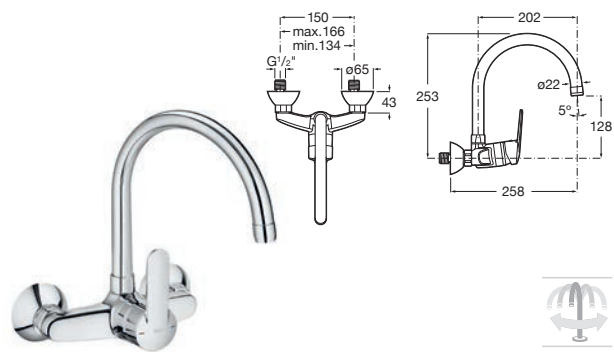

Victoria single-lever kitchen sink mixer

Single-lever kitchen sink mixer with swivel spout and aerator.
Chromed.
Ref. A5A7G25C00
446 RON