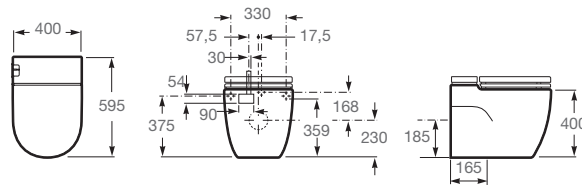

In-Tank*

WC with integrated cistern, seat and cover

COMPACT

BTW

4,5/3L