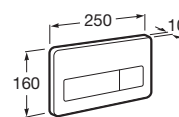

Plate PL3-E Dual Electronic
Stainless steel
operating plate
Ref. A890097400
1810 RON