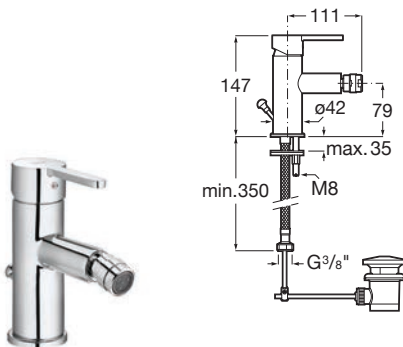

Bidet mixer

Single-lever bidet mixer with aerator, pop-up waste and flexible supply hoses. Chrome.
Ref. A5A608AC0K
314 RON

Wall-mounted bath-shower mixer

Single-lever bath-shower mixer with automatic diverter, handshower, 1.70 m flexible hose and swivel shower bracket.