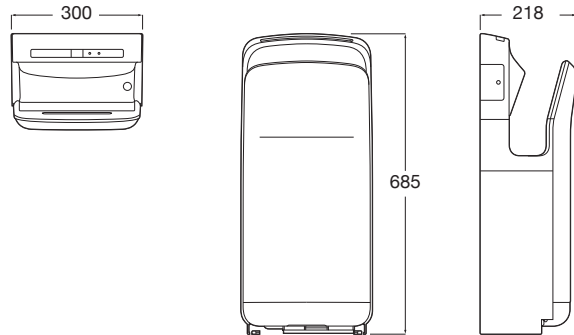

Public

Soap or hydroalcoholic gel dispenser with sensor.

General technical data

Wall-mounted high-speed hand dryer with sensor. HEPA antibacterial filter (eliminates approximately 99.97% of bacteria). Mains operated at 230V. ABS. White
Ref. A817419001
2 214 RON

· Installation:	Wall-hung	· Air volume:	59 l/s
· Material:	ABS	· Sound power:	73 dBa
· Color:	White	· Voltage:	220-240 V
· Air speed:	90 m/s (adjustable)	· Hot air temperature:	20-40 °C (adjustable)
· Motor:	700 W	· Automatic shutoff:	2-3 seconds
· Power:	2,000 W	· LED:	Blue
· Motor type:	DC brushless	· Drying time:	7-10 seconds
· Frequency:	50 Hz/60 Hz	· Safety shutoff:	25 seconds
· Power at stand by:	<2.1 W	· Capacity:	Removable 1,000 ml tank