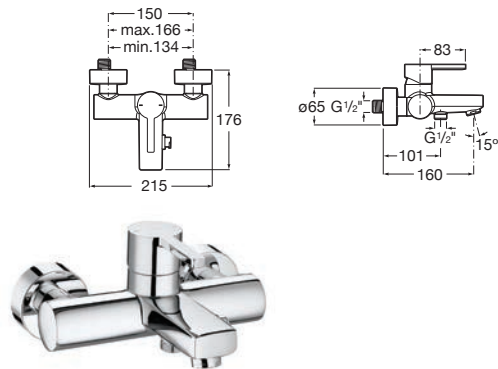

Wall-mounted bath-shower mixer

Single-lever bath-shower mixer
Chrome.
Ref. A5A0296C00
1 131 RON