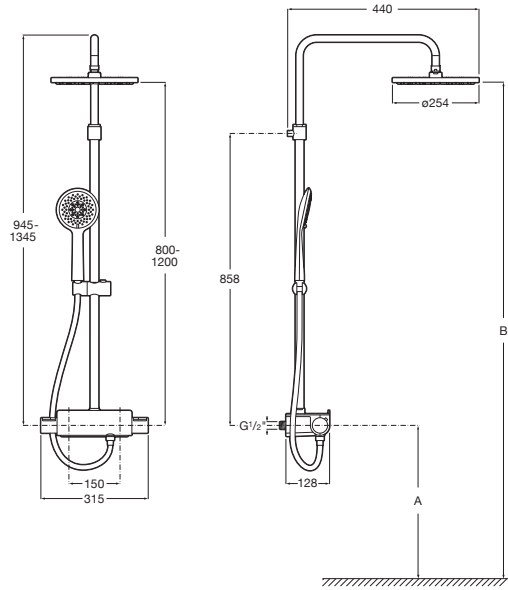

Deck-T Round* / Deck-T Square*

Deck-T Round thermostatic shower column with shelf

Thermostatic shower column with shelf
with adjustable height from 800 to 1200 mm.
The shower head can be swivelled,
Sensum Round $\varnothing$ 130 mm hand shower with 4 functions,
flexible hose 1,75m PVC satin and swivel bracket.
Chromed.

Ref. A5A9788C00
3 460 RON

A	B
900	1700-2100
1000	1800-2200
1100	1900-2300
1200	2000-2400