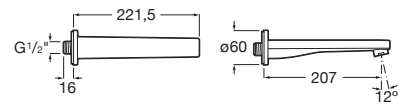

Chrome.

Ref. A5A2701C00

3 743 RON

Wall-mounted spout Square

Wall-mounted spout Square.

Chrome.

Ref. A525308900

274 RON