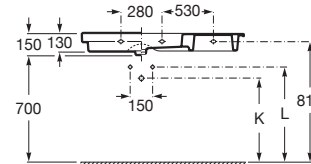

Prisma

1100 x 450 mm

Basin
with fixing kit
Ref. A327542000
White
1 204 RON