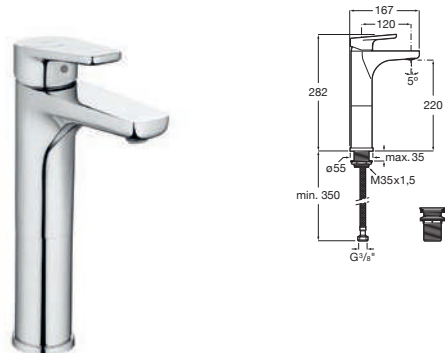

Basin mixer high neck

COLD
START

Single-lever basin mixer high neck, smooth body with aerator, click clack waste and flexible supply hoses.
Cold start. Chrome.
Ref. A5A371BC0K
511 RON