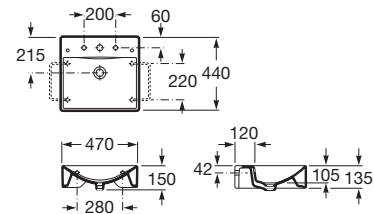

Diverta

470 x 440 x 135 mm

Countertop or wall-hung basin
with fixing kit

Ref. A3271110..0

White

635 RON

Meridian

COMPACT