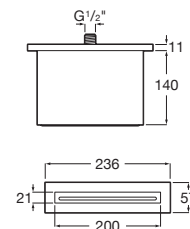

Wall-mounted bath spout.
Chrome.
Ref. A5A0603C00
3020 RON