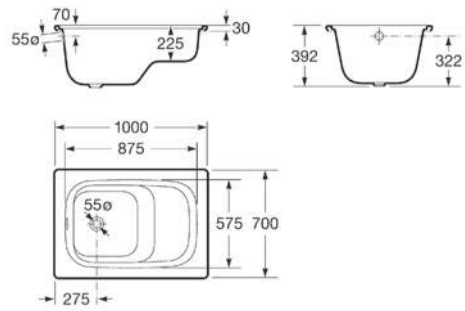

Baths / Steel

Contesa-Bañaseo

STEEL

1000 x 700

Steel bath

		Capacity	White
Ref. A213100001		73 L	552 RON
Ref. A291077000	Set of legs		85 RON