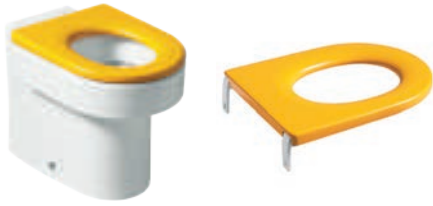

Baby toilets

Happening Baby*

BTW

415 mm length
310 mm height

Baby WC pan dual outlet for built-in or high-level cistern or fluxor, BTW, fixing kit, elbow for vertical waste
Ref. A347115000
White
906 RON

Seat for Happening baby WC pan
Ref. A801116004
White
355 RON
Ref. A801116714
Yellow
355 RON