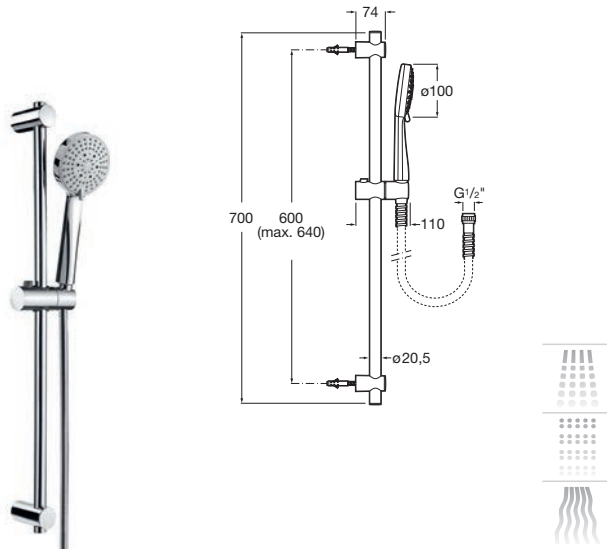

Shower kits **Stella**

Shower kit Stella 100/3

Shower kit Stella 100/3. Hand shower with 3-functions, slide bar 700 mm. Flexible hose PVC 1.70 m Chrome.

Ref. A5B1D03C00
395 RON