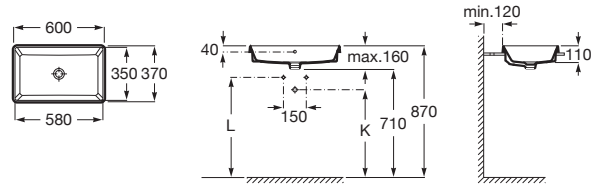

The Gap

(N)

600 x 370 mm

Drop-in basin
Ref. A3270Y8..0
White
528 RON

	K (Trap)	L
Totem/Minimal	530	610
Bottle	610	640