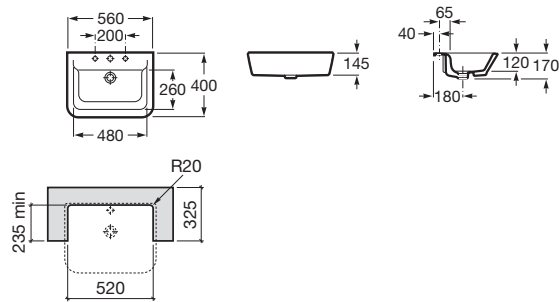

Semi-recessed basins

The Gap Original

560 x 400 mm

Basin

Ref. A32747S..0

White

386 RON