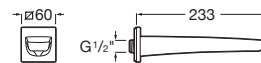

Wall-mounted spout

Wall-mounted spout.
Chrome.
Ref. A5A0703C00
988 RON

Everlux.
Ref. A5A0703..0
1 046 RON

CN RG NM

Dimensions in mm.

Prices in RON without VAT.
The present pricelist cancels the previous one.

*Product on request

Replace (..) in the product reference with the code of the chosen finish.