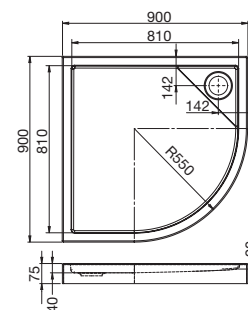

Shower trays / Acrylic

Granada*

Acrylic shower tray.

ACRYLIC

Dimensions Standard

Dimensions		White
1400 x 900 x 75	Ref. A276344000	1 389 RON
1400 x 900 x 40	Ref. A276343000	1 164 RON
1400 x 800 x 75	Ref. A27T008000	1 260 RON
1400 x 800 x 40	Ref. A276263000	1 138 RON
1200 x 900 x 75	Ref. A276341000	1 197 RON
1200 x 900 x 40	Ref. A276340000	1 074 RON
1200 x 800 x 75	Ref. A27T007000	1 148 RON
1200 x 800 x 40	Ref. A276262000	1 029 RON
1000 x 900 x 75	Ref. A276338000	1 128 RON
1000 x 900 x 40	Ref. A276337000	1 021 RON
1000 x 800 x 75	Ref. A27T006000	1 094 RON
1000 x 800 x 40	Ref. A276261000	985 RON
Siphon ø 90	Ref. A27L027000	175 RON
Universal feet	Ref. A27M052000	48 RON

A	B	C	D	E	F
1000	800	910	710	400	135
1200	800	1110	710	400	135
1400	800	1310	710	400	135
1000	900	910	810	450	135
1200	900	1110	810	450	135
1400	900	1310	810	450	135

Malaga square*

Acrylic shower tray.

ACRYLIC

Dimensions Standard

Dimensions		White
900 x 900 x 75	Ref. A27T005000	1 088 RON
900 x 900 x 40	Ref. A276255000	826 RON
800 x 800 x 75	Ref. A27T004000	976 RON
800 x 800 x 40	Ref. A276253000	790 RON
Siphon ø 90	Ref. A27L027000	175 RON
Universal feet	Ref. A27M052000	48 RON

A	B
800	710
900	810

Malaga round*

Acrylic shower tray.

ACRYLIC

Dimensions Standard

Dimensions		White
900 x 900 x 75 ø 55	Ref. A27T003000	1059 RON
900 x 900 x 40 ø 55	Ref. A276259000	856 RON
Siphon ø 90	Ref. A27L027000	175 RON
Universal feet	Ref. A27M052000	48 RON