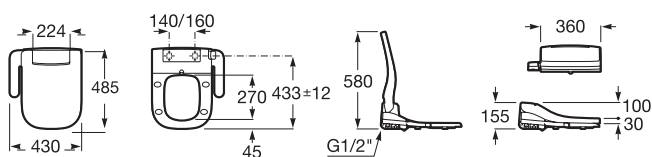

Multiclean® Advance

Multiclean® Advance/ Functions

Cleaning	Anal	YES	
	Perineal	YES	
	Oscillating	YES	
	Pulsating	YES	
	Water heating	YES	
	Control of water pressure	5 levels	
	Control of water temperature	3 levels	
	Nozzle position setting	5 levels	
	Removable nozzle	-	
	No. of nozzles	1	
	Drying	Adjustable air temperature	3 levels
Seat	Heated Seat	-	
	User detection	YES	
	Soft-Close System	YES	
	Colours	White	
	Courtesy light	-	
	Antibacterial material	YES	

Control panel	Remote control	-	
	Side	YES	
	Direct access to functions	YES	
	Automatic seat and cover control	-	
	Silent mode	-	
	Clock	-	
	Customized programming	YES	
	Room temperature	-	
	LCD screen	-	
	Side auxiliary panel	-	
	Hygiene	Odour elimination	-
Removable seat and cover		YES	
Self-cleaning nozzle		YES	
Energy saving	Energy saving function	YES	
	ON/OFF push button	YES