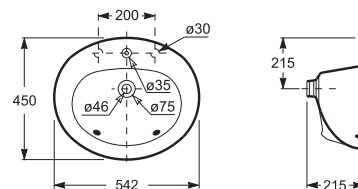

Fedra

542 x 450 mm

Drop-in basin

Ref. A3270J5000

White

203 RON

Dimensions
in mm.

Prices in RON without VAT.
The present pricelist cancels the previous one.