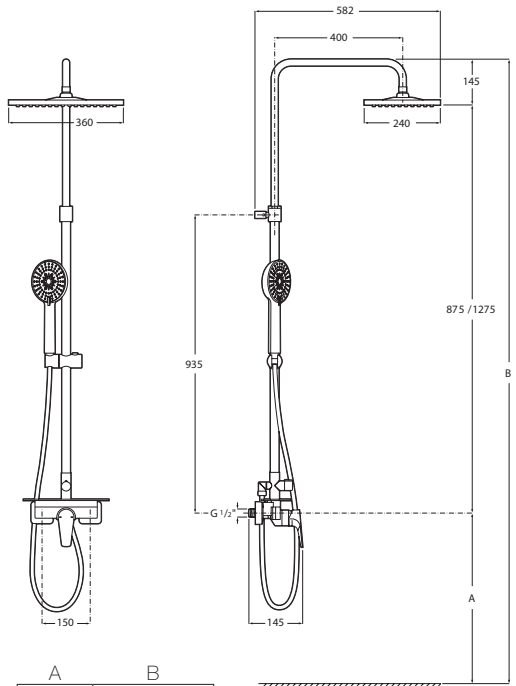

Even-M Square single-lever shower column with shelf

Single-lever shower column with shelf, adjustable height from 875 to 1275 mm, hand shower, flexible hose and swivel bracket. Chromed.

Ref. A5A9B90C00
1 505 RON

A	B
900	1775-2175
1000	1875-2275
1100	1975-2375
1200	2075-2475