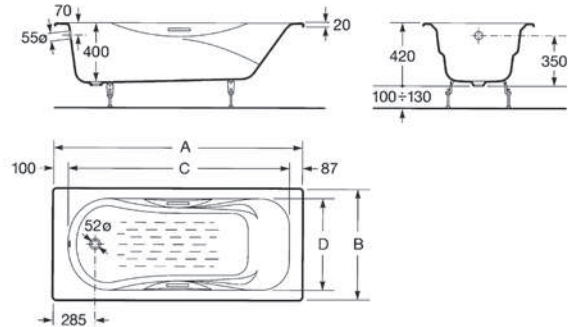

A	B	C	D	Litr.¹
1700	750	1513	630	185
1600	750	1413	630	171
1500	750	1313	630	165
1700	700	1513	580	178
1600	700	1413	580	162

¹ Liters to the overflow

Cast Iron bath

Dimensions		Massage	Finishes	Capacity	White
1700 x 750	Ref. A230970001	Without Massage	Chrome handles	185 L	2 915 RON
1600 x 750	Ref. A231070001	Without Massage	Chrome handles	171 L	2 857 RON
1500 x 750	Ref. A231570001	Without Massage	Chrome handles	165 L	2 862 RON
1700 x 700	Ref. A233350001	Without Massage	Chrome handles	178 L	2 719 RON
1600 x 700	Ref. A233450001	Without Massage	Chrome handles	162 L	2 139 RON
1700 x 750	Ref. A230960000*	Without handles		185 L	2 358 RON
1700 x 700	Ref. A233360000	Without handles		178 L	2 706 RON
1600 x 700	Ref. A233460000	Without handles		162 L	2 170 RON
1600 x 750	Ref. A231060000*	Without handles		171 L	2 256 RON
1500 x 750	Ref. A231560000*	Without handles		165 L	2 459 RON
	Ref. A291053000	Headrest optional			381 RON
	Ref. A506404600	Siphon ø 52			189 RON
	Ref. A150412330	Set of feet			124 RON

Dimensions in mm. Prices in RON without VAT. The present pricelist cancels the previous one.

*Product on request