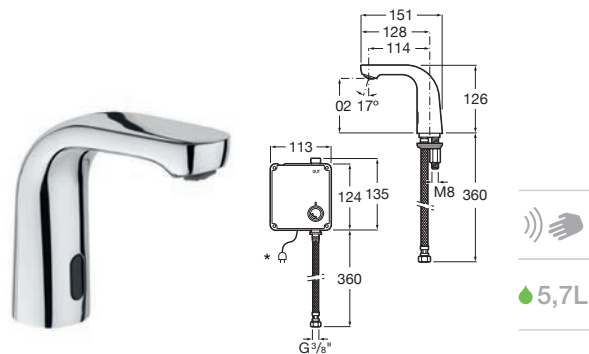

Electronic basin faucet L20-E. Premixed

Electronic basin faucet with flexible supply hoses. Chromed.

Powered by 4 AA alkaline batteries (1.5V LRG) (AA).
Ref. A5A5309C00
1 300 RON

Powered by mains connection (230)⁽¹⁾.
Ref. A5A5509C00
1 421 RON