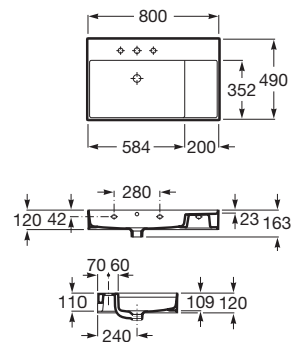

FINE CERAMIC®

00 62 63 64 65 66

600 x 490 mm

Basin FINECERAMIC®
with fixing kit
Ref. A3275C..0

White	Colour*
1 416 RON	1 699 RON