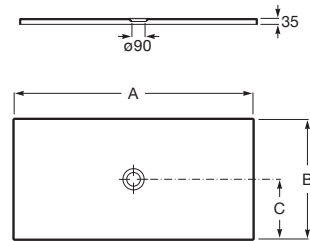

62 63 64 65 66

Dimensions

1800 x 800 x 35	Ref. A3740L0..0	3 252 RON
1800 x 700 x 35	Ref. A3740L1..0	3 121 RON
1600 x 800 x 35	Ref. A3740L2..0	3 081 RON
1600 x 700 x 35	Ref. A3740L3..0	3 035 RON
1400 x 800 x 35⁽¹⁾	Ref. A3740L4..0	3 033 RON
1400 x 700 x 35	Ref. A3740L5..0	2 925 RON
1200 x 800 x 35⁽¹⁾	Ref. A3740L6..0	2 697 RON
1200 x 700 x 35	Ref. A3740L7..0	2 844 RON
1000 x 800 x 35⁽¹⁾	Ref. A3740L8..0	2 676 RON
1000 x 700 x 35	Ref. A3740L9..0	1 282 RON