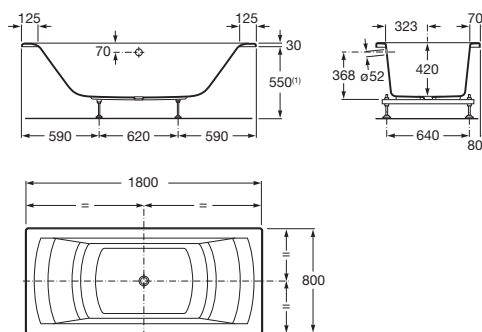

1800 x 800

Acrylic bath

	Massage	Capacity	White
Ref. A248163000	Without massage	223 L	3 782 RON
Ref. A24F061000	Headrests included		
Ref. A248213001	Siphon ø 52		419 RON