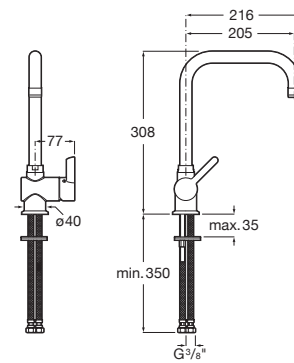

Saona

Single-lever kitchen mixer

Single-lever kitchen sink mixer with high swivel spout, aerator and flexible supply hoses.

Chrome.

Ref. A5A847AC0K

250 RON