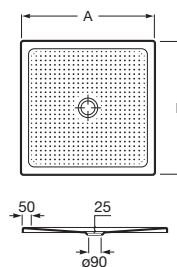

A	B
1400	800
1400	700
1200	800
1000	800
1000	1000
900	900

Dimensions		White
1400 x 800 x 25	Ref. A2B4069007	4 863 RON
1400 x 700 x 25	Ref. A2B3969007	4 283 RON
1200 x 800 x 25	Ref. A2B3869007	3 764 RON
1000 x 800 x 25	Ref. A2B3769007	3 329 RON
1000 x 1000 x 25	Ref. A2B3669007	3 090 RON
900 x 900 x 25	Ref. A2B3569007	2 528 RON