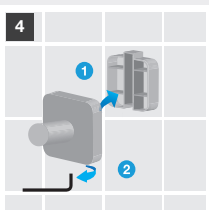

The installation by drill is easy, simple and durable in just four easy steps.

Victoria

Container
300x135 mm
 Ref. A816688001
 317 RON

200x115 mm
 Ref. A816687001
 251 RON

Corner container
250 x 250 mm
 Ref. A816686001
 317 RON