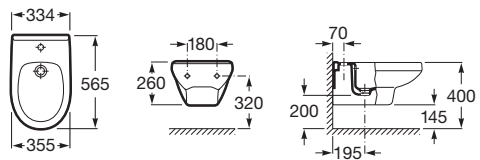

Bidet

530 mm length

Bidet
with fixing kit
Ref. A355394..0
White
239 RON

Cover
with stainless steel hinges
Ref. A806390..4
White
208 RON

Wall-hung bidet

565 mm length

Bidet without cover
Ref. A355305..S
White
310 RON