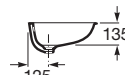

Berna

560 x 420 mm

Built-in basin
with fixing kit

Ref. A327871..1

White

539 RON