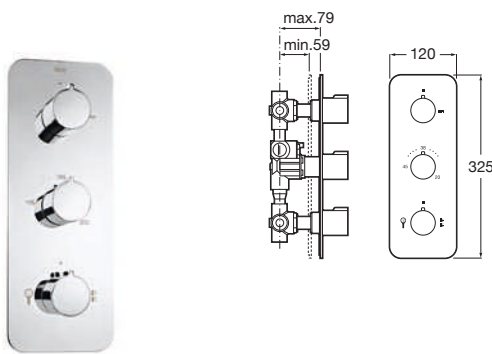

Built-in thermostatic mixer with 3-way diverter

Wall-mounted thermostatic mixer, 3-way diverter.
In stainless steel
Ref. A5A2778C00
3 449 RON