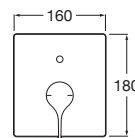

Single-lever built-in bath-shower mixer with an automatic diverter. Everlux.

To be completed with RocaBox ref. A525869403

Ref. A5A0B3A..0

1 493 RON

CN RG NM