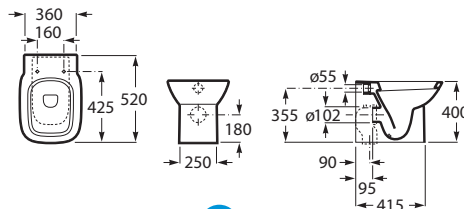

Back to wall close-coupled WC Square

4,5/3L

655 mm length

Close-coupled WC,
dual outlet
Ref. A34299B..U
White
501 RON

Dual flush 4,5/3L WC
cistern with side inlet
Ref. A341992..0
White
301 RON

Dual flush 4,5/3L WC
cistern with bottom inlet
Ref. A341993..0
White
301 RON

SUPRALIT® seat and cover with
soft-closing system, metal hinges
Ref. A8019D2..B
White
192 RON

Seat and cover with soft-closing
system, metal hinges
Ref. A8019D2..4
White
183 RON

SLIM seat and cover with
soft-closing system
Ref. A8019D2..5
White
144 RON

Seat and cover with
metal hinges
Ref. A8019D0..4
White
120 RON

Floorstanding WC

520 mm length

BTW WC
with dual outlet
Ref. A347996..0
White
434 RON

SUPRALIT® seat and
cover with soft-closing
system, metal hinges
Ref. A8019D2..B
White
192 RON

Seat and cover with
soft-closing system,
metal hinges
Ref. A8019D2..4
White
183 RON

Seat and cover with
metal hinges
Ref. A8019D0..4
White
120 RON

SLIM seat and cover with
soft-closing system
Ref. A8019D2..5
White
144 RON

Wall-hung WC Square, Rimless

540 mm length

Wall-hung WC
Square, Rimless
Ref. A34699L..0
White
352 RON

SUPRALIT® seat and
cover with soft-closing
system, metal hinges
Ref. A8019D2..B
White
192 RON

Seat and cover with
soft-closing system,
metal hinges
Ref. A8019D2..4
White
183 RON

Seat and cover with
metal hinges
Ref. A8019D0..4
White
120 RON

SLIM seat and cover with
soft-closing system
Ref. A8019D2..5
White
144 RON

Wall-hung WC Round, Rimless

540 mm length

Wall-hung WC
Round, Rimless
Ref. A346998..0
White
352 RON

SUPRALIT® seat and
cover with soft-closing
system, metal hinges
Ref. A801B22..B
White
240 RON

SUPRALIT® seat and
cover, metal hinges
Ref. A801B20..B
White
169 RON

SLIM seat and cover with
soft-closing system
Ref. A801B22..3
White
144 RON