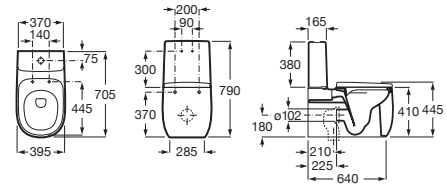

SUPRALIT®
Seat and cover with soft-closing
system, metal hinges, Easy Remove.
Ref. A801B82..B

White	Colour
694 RON	907 RON