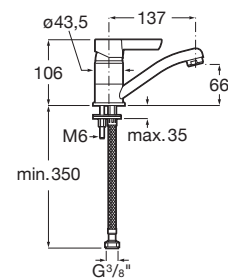

Single-lever kitchen sink mixer

Single-lever kitchen sink mixer with low spout, aerator and flexible supply hoses.

Chrome.

Ref. A5A897AC0K

202 RON