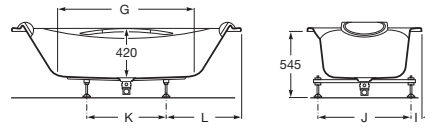

Baths / Acrylic

BeCool biplaza*

ACRYLIC