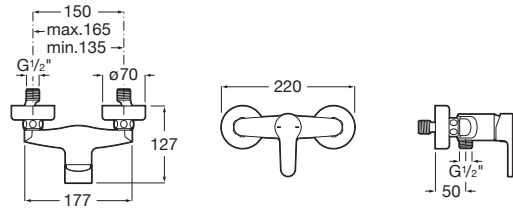

Wall-mounted shower mixer

Single-lever shower mixer.
Chrome.
Ref. A5A216AC0K
288 RON