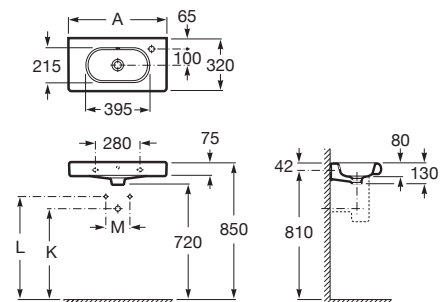

COMPACT

A	Application	K (siphon)	L	M
600	Wall-hung	530	610	150
550	Semipedestal	600	660	80