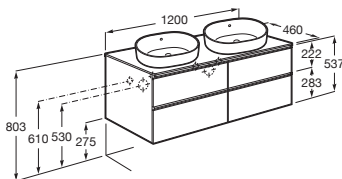

Base unit

Base unit for 2 over countertop basins. The basin is ordered separately.

4 drawers

1200 mm*

- Ref. A851506806 (glossy white) - 3 396 RON
- Ref. A851506153 (glossy anthracite grey) - 3 396 RON
- Ref. A851506447 (matt light grey) - 3 396 RON
- Ref. A851506434 (nordic ash) - 3 396 RON
- Ref. A851506402 (city oak) - 3 396 RON

Base Unit	Countertop
A857397XXX A857397XXX	A857424XXX

Set of 2 legs 275 mm

Ref. A816829339* - 151 RON
aluminum legs for glossy white (806) finish

Ref. A816829458* - 151 RON
nickel legs for glossy anthracite grey (153), city oak (402), nordic ash (434) and matt light grey (447) finishes