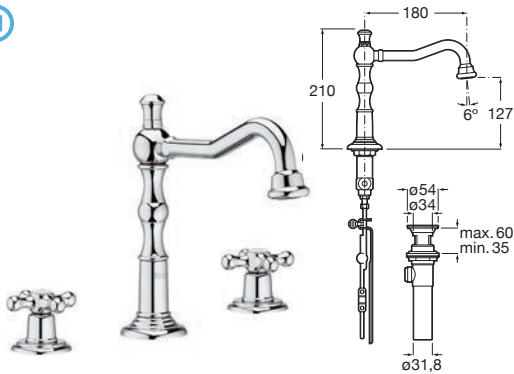

Deck-mounted basin mixer*

(N)

5L

Basin mixer smooth body with central swivel spout, click-clack waste and flexible supply hoses.

Chromed.

Ref. A5A444BC00
906 RON