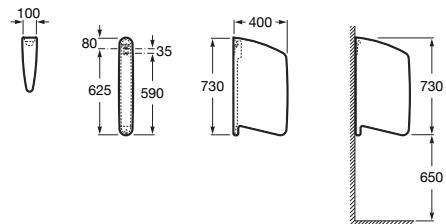

Dividers

Wing*