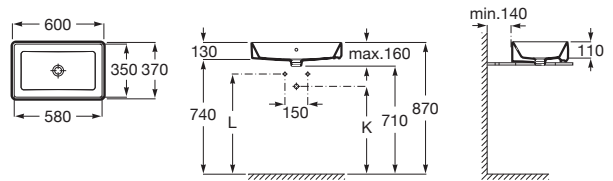

The Gap

600 x 370 mm
Over countertop basin
Ref. A3270Y2..0
White
375 RON