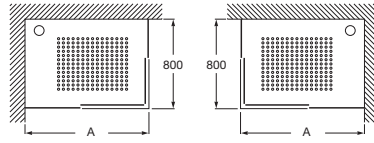

Product range

Hydromassage cabin Zen Club

1200 x 800
1000 x 800

Hydromassage cabin Zen Basic

1200 x 800
1000 x 800

Hydromassage cabins

Zen Club*

Hydromassage cabin with steam, aromatherapy, radio and courtesy light.