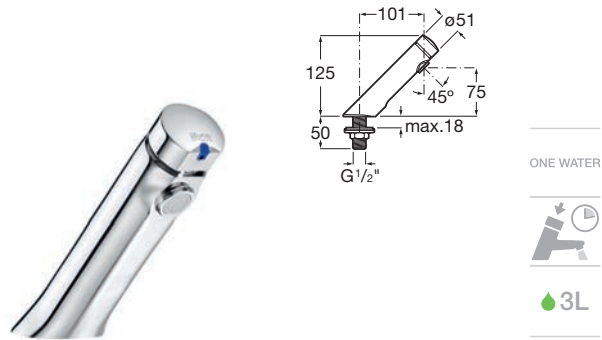

Deck-mounted basin faucet*

Deck-mounted basin faucet. With aerator. Chromed.
Ref. A5A4279C00
634 RON