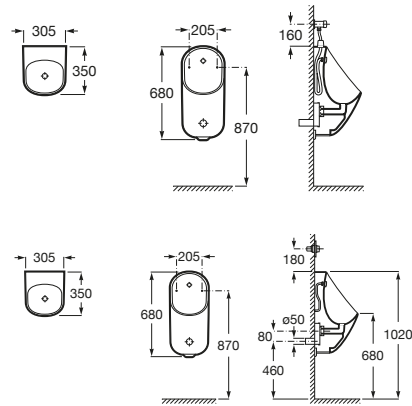

Urinals

Proton ⁽¹⁾

(N)

RIMLESS