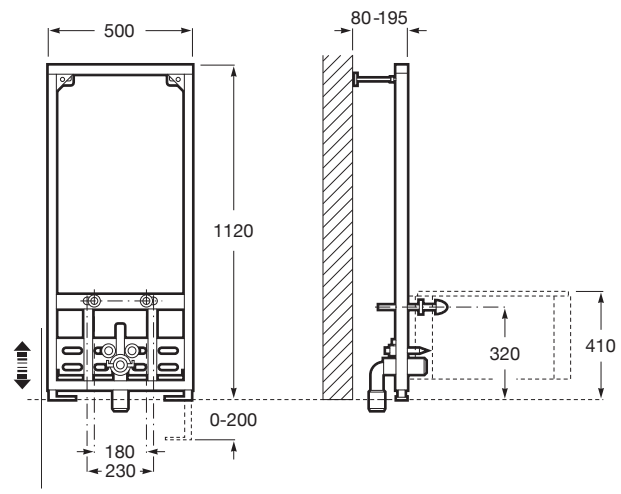

For basins

Duplo Basin

Installation system for wall-hung basins.
With installation accessories.
Minimum depth 140 mm
Ref. A890093000
509 RON

For wall-hung bidet

Duplo Bidet

Installation system for wall-hung bidet.
With installation accessories.
Minimum depth 80 mm
Ref. A890091200
586 RON