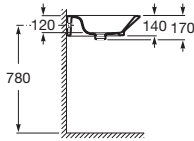

The Gap Original

480 x 480 mm
Basin with fixing kit
Ref. A32747R..0
White
347 RON

The Gap Original

Application	K (sifon)	L	M
Wall-hung	530	610	150
Semipedestal	570	640	80

	A	B	F
	450	420	370
	400	320	335
	350	320	285

450 x 420 mm
Basin with fixing kit
Ref. A327477..0
White
330 RON

350 x 320 mm
Basin with fixing kit
Ref. A327479..0
White
240 RON

400 x 320 mm
Basin with fixing kit
Ref. A327478..0
White
273 RON

Semi-pedestal
for basins 400 and 350 mm
Ref. A337472..0
White
261 RON

COMPACT

Nexo

600 x 475 mm
Basin with fixing kit
Ref. A327641000
White
208 RON

Pedestal
Ref. A337641000
White
298 RON

Semi-pedestal with fixing kit
Ref. A337642000
White
129 RON

Nexo

550 x 440 mm
Basin with fixing kit
Ref. A327642000
White
208 RON

Pedestal
Ref. A337641000
White
298 RON

Semi-pedestal with fixing kit
Ref. A337642000
White
129 RON