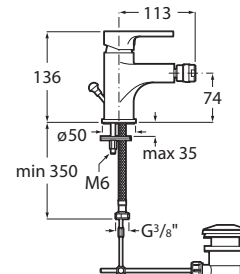

Bidet mixer

Single-lever bidet mixer with aerator,
pop-up waste and flexible supply hoses.
Chrome.

Ref. A5A626AC0K
267 RON