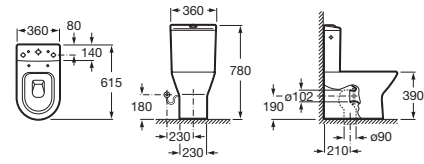

Close-coupled WC Compact, back to wall

BTW
COMPACT
6/3L

615 mm

Close-coupled WC Compact with dual outlet and fixing kit
Ref. A342642000
White
576 RON

Dual flush 3/6L WC cistern, side inlet
Ref. A341646000
White
426 RON

SLIM, Soft-closing seat and cover
Ref. A801C4200U
White
167 RON

Soft-closing seat and cover
Ref. A80164A004
White
278 RON

Seat and cover
Ref. A801640004
White
160 RON