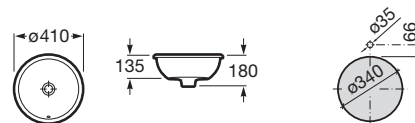

Built-in basins

Inspira*

00 62 63 64 65 66

White	Colour*
2 184 RON	2 621 RON

White	Colour*
1 539 RON	1 848 RON

FINE
CERAMIC

Diverta

500 x 380 mm
Drop-in or built-in basin
with fixing kit
Ref. A327114000
White
576 RON

Foro

ø 410 mm
Built-in basin
with fixing kit
Ref. A327884..0⁽¹⁾
White
539 RON

⁽¹⁾ Fitting hole 342 mm