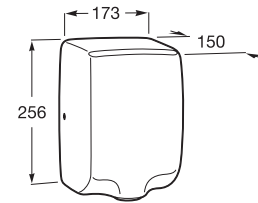

Public

Hand dryer with sensor. Anti-theft installation.

General technical data

Wall-mounted stainless steel hand dryer with sensor. Anti-theft installation.

Bright finish

Ref. A817401001
658 RON

Satin finish

Ref. A817401002
956 RON

· Installation:	Wall-mounted	· Sensor range:	5 - 15 cm
· Material:	Stainless steel	· Voltage:	230 V
· Finish:	Satin or bright	· Air temperature:	40 °C
· Air speed:	360 km/h	· Auto switch off:	2-3 sec
· Motor:	25,000 rpm	· LED:	Blue
· Frequency:	50 Hz	· Drying time:	10-12 seconds
· Power:	1,350 W	· Noise level:	70 dB
· Air flow:	130 m3/h	· Vandal-resistant:	Yes