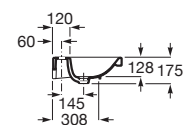

Dimensions in mm.

Prices in RON without VAT. The present pricelist cancels the previous one.

Replace (..) in the product reference with the code of the chosen finish.

⁽¹⁾ Available second quarter 2021