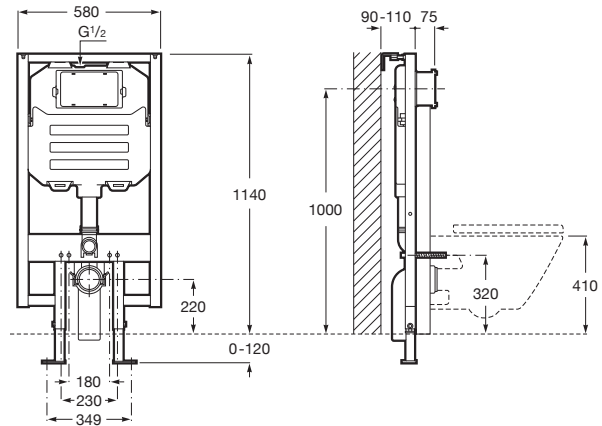

COMPACT

6/3L

4,5/3L

4/2L

Installation system for wall-hung WC. With 8 cm compact cistern, dual flush mechanism 6/3, 4,5/3 or 4/2 litres and installation accessories. Minimum depth 80/90 mm. Draining elbow $\varnothing$ 90/90 and $\varnothing$ 90/110

Ref. A890080020
1090 RON