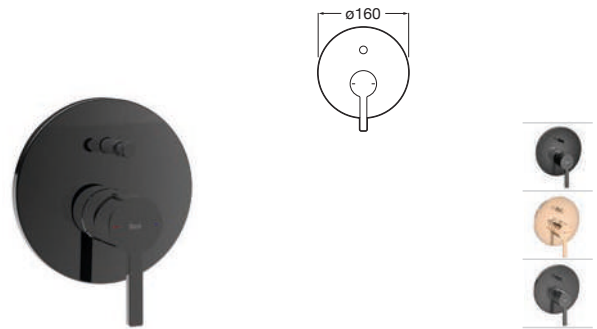

Built-in bath-shower mixer

Single-lever built-in bath-shower mixer
Everlux.
To be completed with RocaBox ref. A525869403.
Ref. A5A0B96..0⁽¹⁾
943 RON

CN RG NM