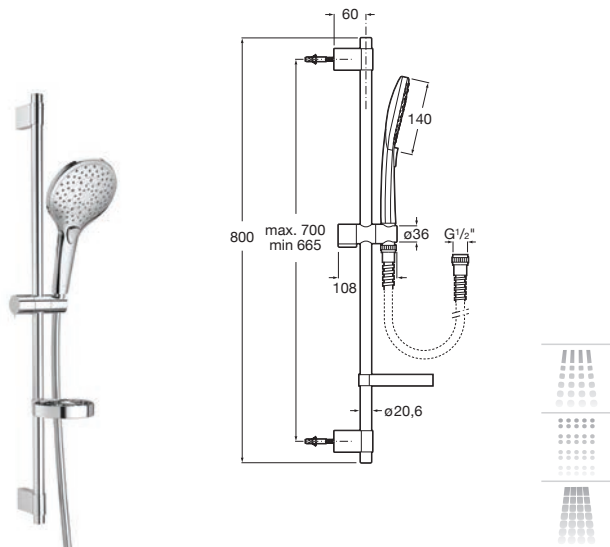

Shower kits **Plenum / Sensum**

Shower kit **Plenum Round 140/3**

Shower kit Plenum Round 140/3, hand shower with 3 functions, slide bar 800 mm, soap dish and flexible hose satin 1,70 m. Chrome.

Ref. A5B1411C00
515 RON