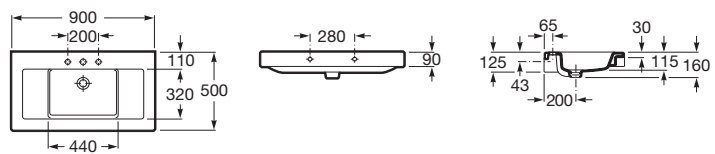

Replace (..) in the product reference with the code of the chosen finish.

Stratum-N

1300 x 500 mm

Basin
with fixing kit
Ref. A327630..0
White
1 492 RON

1100 x 500 mm

Basin
with fixing kit
Ref. A327631..0
White
1 359 RON