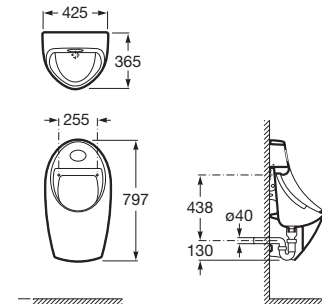

Urinals

Site*

Top inlet urinal
Ref. A359607000
1835 RON

Euret

Euret