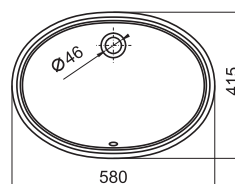

Fonda

580 x 415 mm

Built-in basin

Ref. A3270J6000

White

242 RON

Dimensions
in mm.

Prices in RON without VAT.
The present pricelist cancels the previous one.

Replace (..) in the product reference with the
code of the chosen finish.