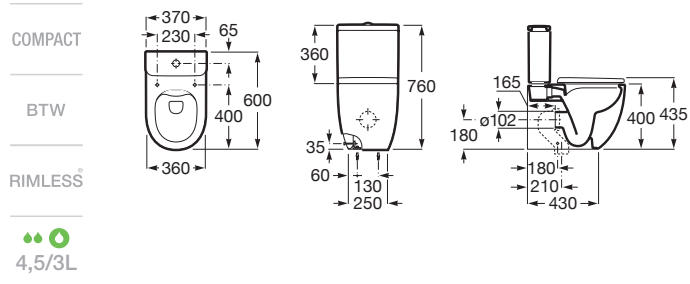

Compact close-coupled WC, Rimless

N

600 mm length

Back to wall close-coupled WC Rimless with dual outlet with elbow, fixing kit
Ref. A34224L000
White
880 RON

Cistern with dual flush mechanism 4,5/3L, bottom inlet
Ref. A341241000
White
780 RON

SUPRALIT® seat and cover with soft-closing system, metal hinges, Easy Remove
Ref. A8012AC..B
White
240 RON

SUPRALIT® seat and cover with metal hinges
Ref. A8012AB..B
White
175 RON

SLIM seat and cover with soft-closing system
Ref. A8012B2..2
White
209 RON