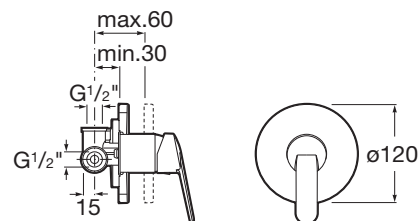

Built-in bath or shower mixer

Single-lever bath or shower mixer.
Chrome.
Ref. A5A2225C00
268 RON

Elbow handle