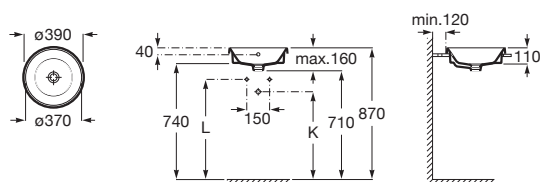

K (Trap)	L
Totem/Minimal	530	610
Bottle	610	640

Dimensions in mm. Prices in RON without VAT. The present pricelist cancels the previous one.

Replace (..) in the product reference with the code of the chosen finish.

⁽¹⁾ Available second quarter 2021