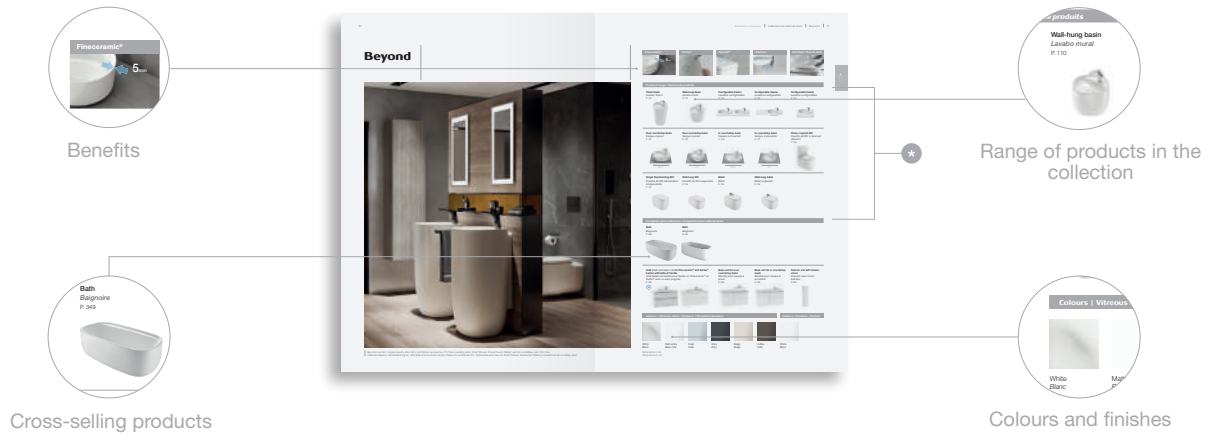

User's guide

PRODUCT PRESENTATION BY COLLECTIONS

Brief explanation of the features of each collection, range of product and finishes.