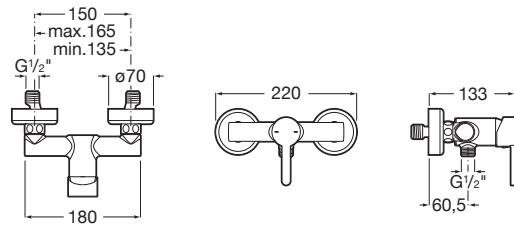

Wall-mounted shower mixer

Wall-mounted shower mixer
Chrome.
Ref. A5A2D8AC0K
339 RON