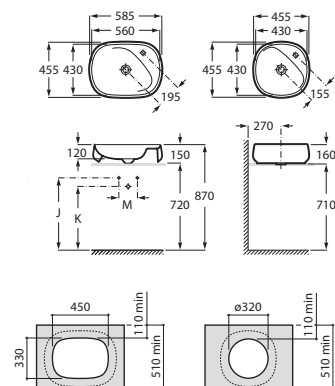

K	L	M
Totem	530	610	150
Minimal			
Bottle	610	640	

Dimensions in mm.

Prices in RON without VAT. The present pricelist cancels the previous one.

*Product on request

Replace (..) in the product reference with the code of the chosen finish.