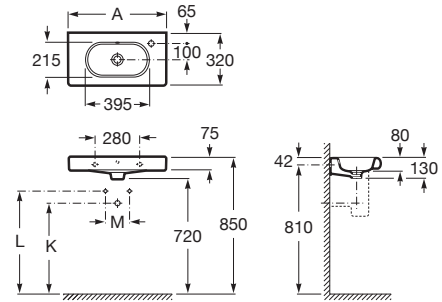

COMPACT

600 x 320 mm Basin with fixing kit. Right. Ref. A32724T..0 White 619 RON Semi-pedestal with fixing kit Ref. A337242..0 White 366 RON	600 x 320 mm Basin with fixing kit. Left. Ref. A32724X..0 White 474 RON Towel (possible on both sides) Ref. A816291001 Chrome 300 RON	550 x 320 mm Basin with fixing kit. Right. Ref. A32724Y..0 White 486 RON	550 x 320 mm Basin with fixing kit. Left. Ref. A32724Z..0 White 486 RON

A	Application	K (siphon)	L	M
600	Wall-hung	530	610	150
550	Semipedestal	600	660	80