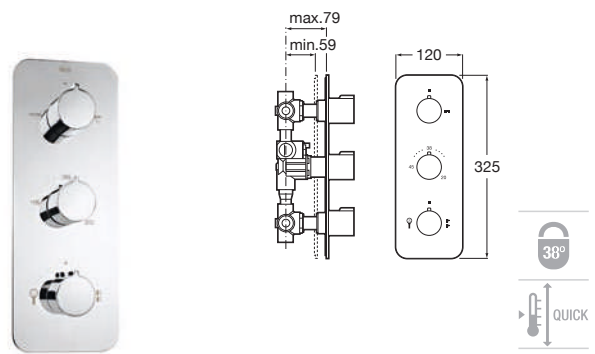

Built-in thermostatic mixer with 4-way diverter

Wall-mounted thermostatic mixer, 4-way diverter.
In stainless steel
Ref. A5A2878C00
3 397 RON