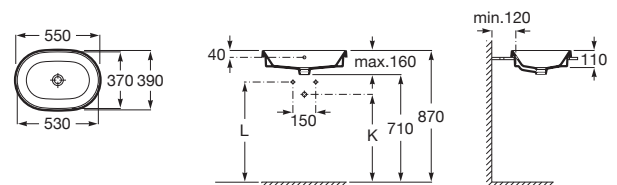

Drop-in basin

550 x 390 mm

Drop-in basin
Ref. A3270Y5..0
White
478 RON

	K (Trap)	L
Totem/Minimal	530	610
Bottle	610	640

Dimensions in mm. Prices in RON without VAT. The present pricelist cancels the previous one.

Replace (..) in the product reference with the code of the chosen finish.