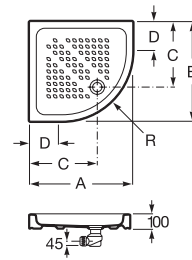

Dimensions		White
900 x 900 x 100	Ref. A374774001	437 RON
800 x 800 x 100	Ref. A374775001	361 RON
Waste 65 ø	Ref. AP0005900R	94 RON

A	B	C	D	R
900	900	625	350	550
800	800	525	250	550

→ Non-enameled side