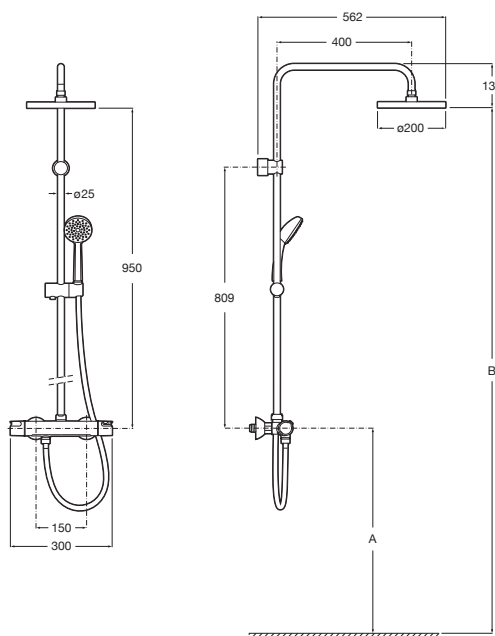

Victoria-T thermostatic shower column

A	B
1000	1950
1100	2050
1200	2150

Thermostatic shower column
Includes hand shower ø100 with 1function,
flexible hose 1,70m and swivel bracket
Chromed.

Ref. A5A9718C00
1 747 RON