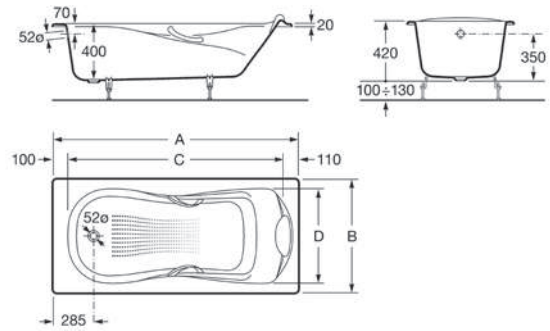

Baths / Cast Iron

Haiti

CAST
IRON

ANTI-SLIP

A	B	C	D	Litr.¹
1700	800	1490	680	190
1600	800	1390	680	177

¹ Liters to the overflow

Cast Iron bath

Dimensions		Massage	Finishes	Capacity	White
1700 x 800	Ref. A232770001	Without massage	Chrome handles	190 L	3 371 RON
1600 x 800	Ref. A233070001	Without massage	Chrome handles	177 L	3 073 RON
	Ref. A291051000	Optional headrest			330 RON
	Ref. A506404600	Siphon ø 52			189 RON
	Ref. A150412330	Set of feet			124 RON