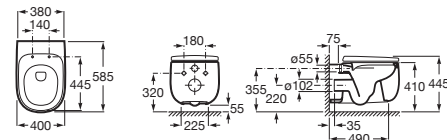

Dimensions in mm.

Prices in RON without VAT.
The present pricelist cancels the previous one.

⁽¹⁾Product on request

Replace (..) in the product reference with the code of the chosen finish.