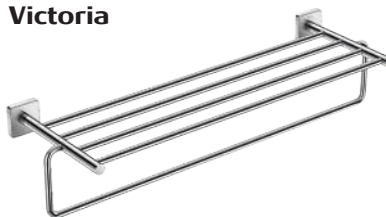

Towel rack with towel rail
625 x 198 mm
Ref. A816660001
 543 RON

Cubica

Towel rack
Ref. A816825001
 199 RON

Cubica

Double towel rack
Ref. A816836001 ⁽¹⁾
 277 RON

Classica

Towel rack
Ref. A816814001
 193 RON