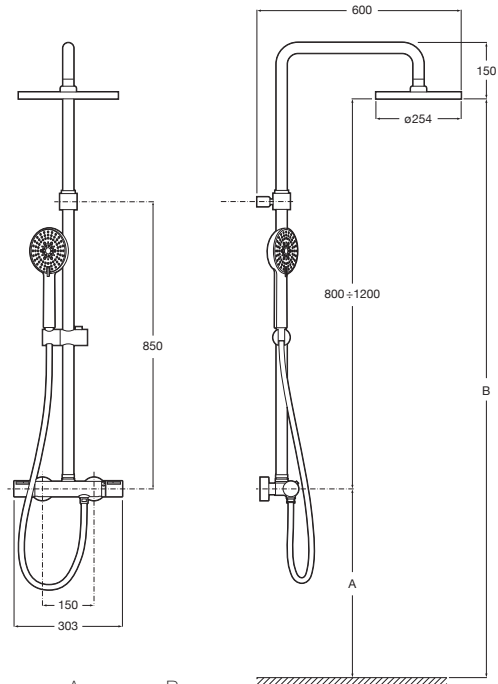

Even-T Round / Even-T Square

Even-T Round thermostatic shower column

A	B
900	1700-2100
1000	1800-2200
1100	1900-2300
1200	2000-2400

Thermostatic shower column with adjustable height from 800 to 1200 mm. The shower head can be swivelled, flexible hose 1,75m PVC satin and swivel bracket. Hand shower ø100 with 3 functions. Chromed.

Ref. A5A9780C00
3 130 RON