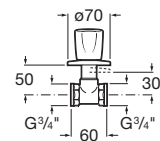

Brava built-in valve

Built-in valve 3/4".
Blue index
Ref. A5A1630C00
295 RON

Built-in valve 3/4".
Red index
Ref. A5A0630C00
129 RON