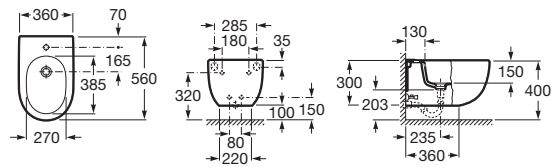

Wall-hung bidet

560 mm length

Bidet
Ref. A357245..0
White
809 RON

SUPRALIT® cover with soft-closing system, metal hinges, Easy Remove
Ref. A8062A2..B
White
257 RON

SUPRALIT® cover with metal hinges
Ref. A8062A0..B
White
181 RON