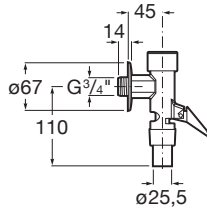

Flush valves* / for WC

Aqualine Basic

Flush valve for WC 3/4".
Ref. A5A9477C00
399 RON