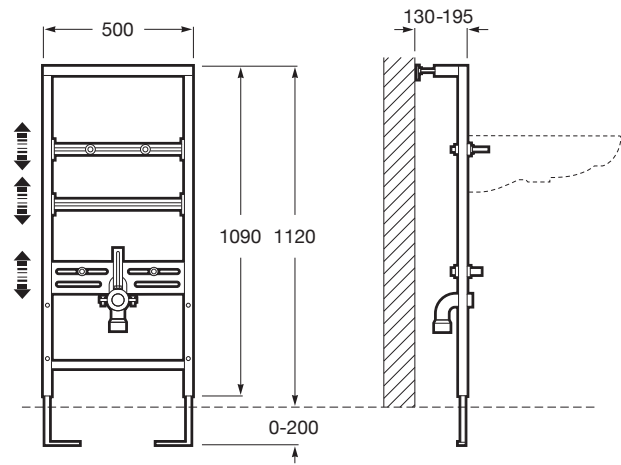

Installation system for wall-hung basins.
With installation accessories.
Minimum depth 140 mm
Ref. A890093000
509 RON