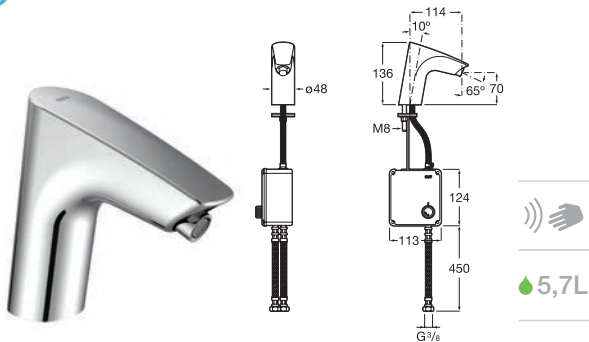

Atlas-E / L20-E / Loft-E/ Electronic

Electronic basin faucet Atlas-E. Premixed

(N)

Electronic basin faucet with flexible supply hoses. Chromed

Powered by four 1.5V LRG (AA) alkaline batteries.
Ref. A5A5390C00
1 559 RON

Powered by mains connection (230)⁽¹⁾.
Ref. A5A5590C00
1 610 RON