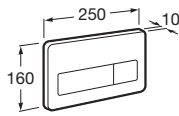

PL3.A Antivandal

Plate PL3.A Single
Stainless steel
operating plate
Ref. A890197104
511 RON

Plate PL3.A Dual
Stainless steel
operating plate
Ref. A890197004
507 RON

Plate PL3.A Dual Electronic
Electronic stainless steel operating
plate for concealed cistern with
automatic or manual dual flush
Ref. A890097500
1542 RON