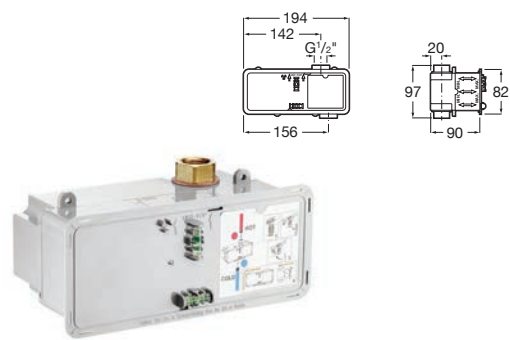

Box for built-in basin mixer

Ref. A525891203
170 RON