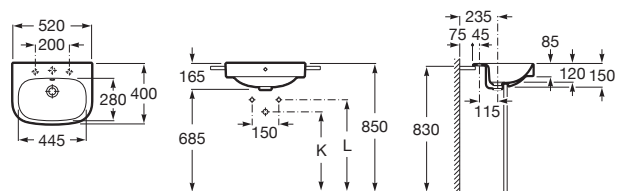

Debba

520 x 400 mm

Semi-recessed basin

Ref. A32799S..0

White

330 RON