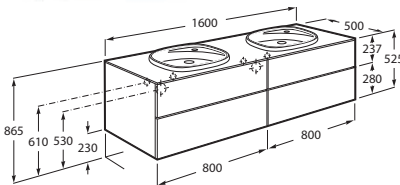

Unik Surfex®

Includes base unit and basin Surfex®. The basin is always supplied in white finish.

402 806

4 drawers and washbasin by Surfex®

1600 mm*

Ref. A851395806 (glossy white) - 16 936 RON
Ref. A851395402 (textured city oak) - 16 936 RON

Base Unit	Washbasin
A857145XXX A857145XXX	AW221648324B0000

2 drawers and washbasin by Surfex®

1200 mm*

Right

Ref. A851392806 (glossy white) - 12 128 RON
Ref. A851392402 (textured city oak) - 12 128 RON

Base Unit	Washbasin
A857145XXX A857147XXX	AW2114B8326B0000

1200 mm*

Left

Ref. A851391806 (glossy white) - 12 128 RON
Ref. A851391402 (textured city oak) - 12 128 RON

Base Unit	Washbasin
A857145XXX A857147XXX	AW2114B8192B0000