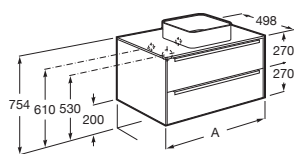

A
1000
800
600

2 drawer cabinet (bottom 490 mm)
for countertop washbasin

1000 mm*

Ref. A851081806 (glossy white) - 6 588 RON
Ref. A851081402 (textured city oak) - 5 972 RON
Ref. A851081403 (textured city oak/dark mirror) - 6 013 RON

Base Unit	Countertop
A857002XXX	A857012YYY⁽¹⁾

800 mm

Ref. A851080806 (glossy white) - 5 304 RON
Ref. A851080402 (textured city oak)*- 4 727 RON
Ref. A851080403 (textured city oak/dark mirror) - 5374 RON

Base Unit	Countertop
A857001XXX	A857011YYY⁽¹⁾

600 mm

Ref. A851079806 (glossy white) - 4 875 RON
Ref. A851079402 (textured city oak)*- 4 358 RON
Ref. A851079403 (textured city oak/dark mirror) - 4 778 RON

Base Unit	Countertop
A857000XXX	A857010YYY⁽¹⁾

Optional: installation with 2 legs.

⁽¹⁾ Possible finishes for countertop White glossy (806) and Textured city oak (402)

⁽²⁾ Washbasins are ordered separately