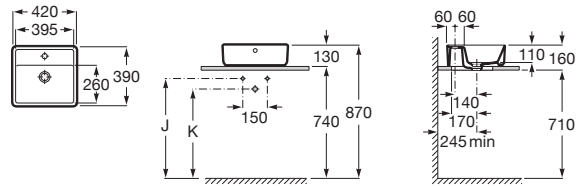

The Gap

Over countertop basin

420 x 390 mm

Over countertop basin

Ref. A3270MM..0

White

444 RON