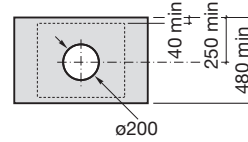

465 x 415 mm
Over countertop basin
Ref. A327720000
White
1 030 RON

K	Trap
530	Totem / minimal
640	Bottle