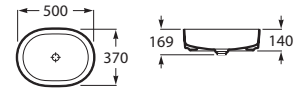

Inspira Round

00 62 63 64 65 66

500 x 370 mm

Basin FINECERAMIC®
Including universal waste with
ceramic plug ø 72 mm.
Ref. A327520..0

White	Colour* (1)
1 138 RON	1 366 RON

ø 370 mm

Basin FINECERAMIC®
Including universal waste with
ceramic plug ø 72 mm.
Ref. A327523..0

White	Colour* (1)
1 009 RON	1 211 RON

FINE
CERAMIC®

Ohtake

540 x 375 mm

Basin FINECERAMIC®.
Ref. A327A13..0

White	Colour
669 RON	867 RON

FINE
CERAMIC®

00 62 63 64 65 66

Ohtake

ø 375 mm

Basin FINECERAMIC®.
Ref. A327A15..0

White	Colour
622 RON	716 RON

FINE
CERAMIC®

00 62 63 64 65 66