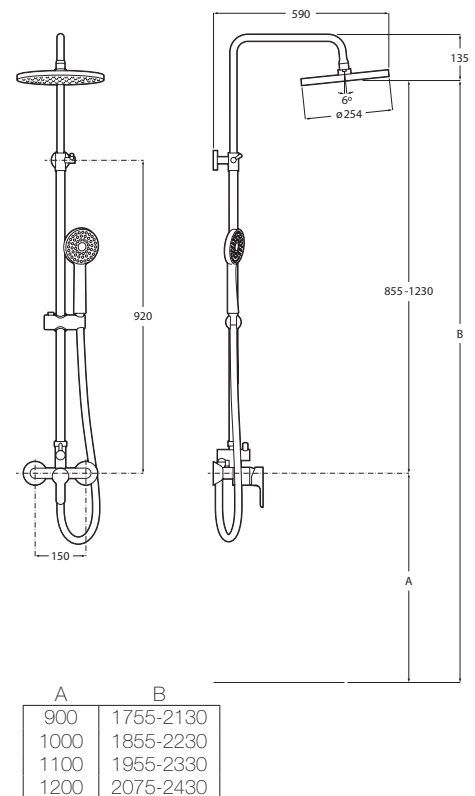

Even-M Round / L20

Even-M Round single-lever shower column with shelf

Single-lever shower column with shelf, adjustable height from 875 to 1275 mm, hand shower, flexible hose and swivel bracket. Chromed.

Ref. A5A9790C00
1 215 RON

L20 single-lever shower column

(N)

Single-lever shower column with adjustable height from 855 to 1230 mm and adjustable shower arm. Includes $\varnothing$ 254 mm shower-head, $\varnothing$ 100 mm showerhand 1 function, 1.5 m metal hose and swivel bracket. Chromed.

Ref. A5A9709C00
1 358 RON