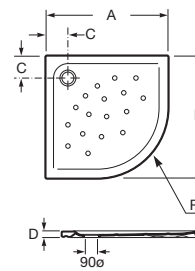

Dimensions		White
1000 x 1000 x 45	Ref. A373511000	1 385 RON
900 x 900 x 45	Ref. A373507000	995 RON
Waste 90 ø	Ref. A506404400	167 RON

A	B	C	D	R
1000	1000	170	45	505
900	900	165	45	505

→ Non-enameled side