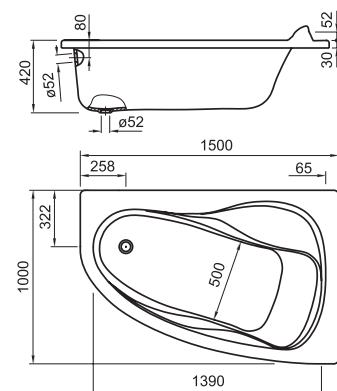

1500 x 1000
Acrylic bath

	Massage	Capacity	White
Ref. A248399000	Without massage	210 L	897 RON
Ref. A248402000	Panel optional		383 RON
Ref. A24F113000	Legs for bath		145 RON
Ref. A24L542000	Siphon ø 52		123 RON