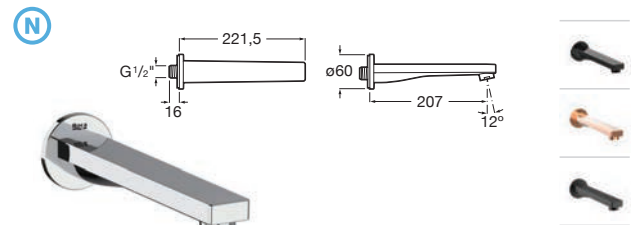

Wall-mounted spout Square

Wall-mounted spout Square
Chrome
Ref. A525308900*
274 RON

Everlux
Ref. A5253089..*
513 RON

CN RG NM

Dimensions in mm.

Prices in RON without VAT. The present pricelist cancels the previous one.

*Product on request

Replace (..) in the product reference with the code of the chosen finish.

⁽¹⁾ Colour CN available, colours RG and NM available second quarter 2021