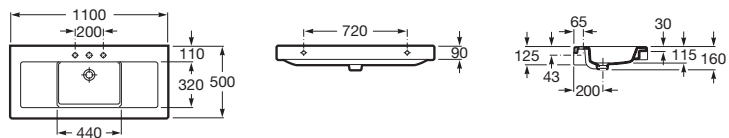

1300 x 500 mm

Basin
with fixing kit
Ref. A327630..0
White
1 492 RON

1100 x 500 mm

Basin
with fixing kit
Ref. A327631..0
White
1 359 RON