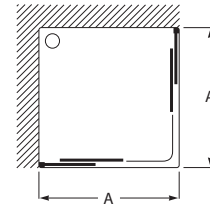

±6 mm

MaxiClean