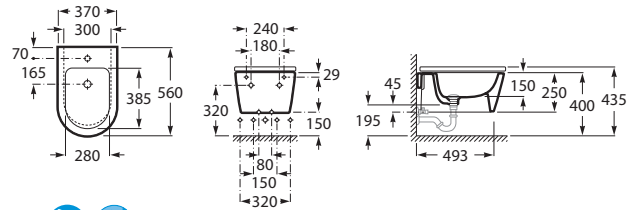

Wall-hung Bidet Round

00 62 63 64 65 66

560 mm length

Bidet
with fixing kit
Ref. A357525..0

White	Colour*
1 550 RON	1 860 RON

SUPRALIT® cover with soft-closing system, metal hinges, Easy Remove
Ref. A806522..B