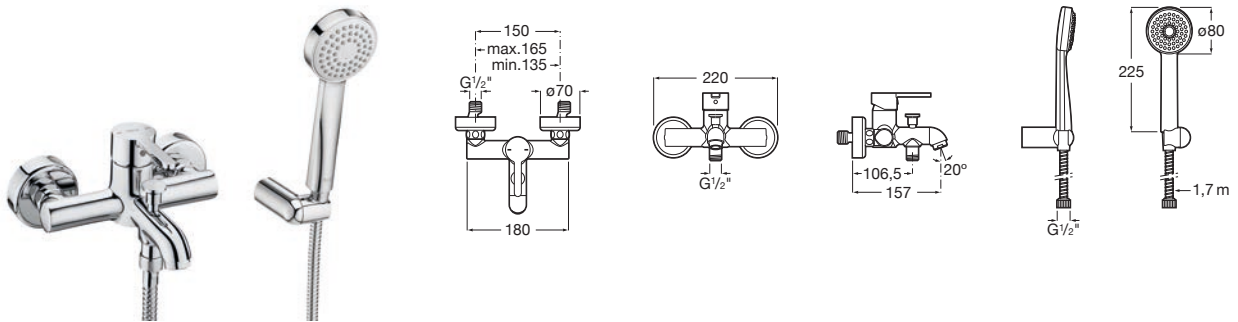

Bidet mixer

Single-lever bidet mixer with aerator, pop-up waste and flexible supply hoses. Chrome.
Ref. A5A608AC0K
314 RON

Wall-mounted bath-shower mixer

Single-lever bath-shower mixer with automatic diverter, handshower, 1.70 m flexible hose and swivel shower bracket.