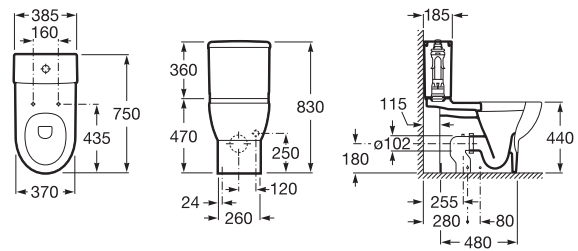

750 mm length

Close-coupled WC dual outlet with fixing kit
White
Ref. A34224H000
1091 RON

Dual flush 6/3L WC cistern with mechanism, bottom inlet
White
Ref. A34124H000
804 RON

Seat and cover with open ring and cover with stainless steel hinges
White
Ref. A801230004
260 RON

Ring with stainless steel hinges
White
Ref. A80123D004
194 RON