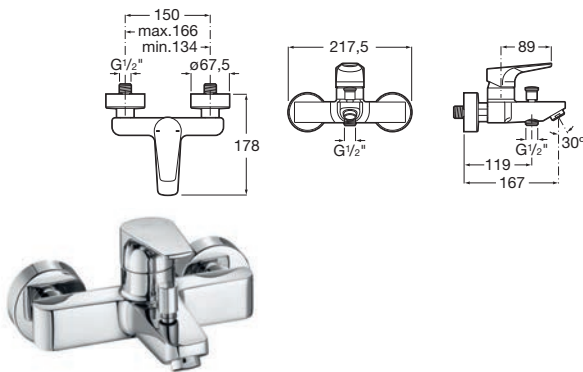

Wall-mounted bath-shower mixer

Single-lever bath-shower mixer with automatic diverter.
Chrome.
Ref. A5A0290C00
494 RON