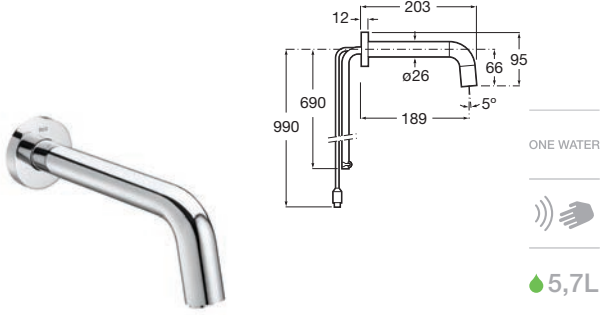

Loft-E* / Sentronic-E* / Electronic

Built-in electronic basin faucet Loft-E* Single water supply

Built-in electronic basin faucet (single water supply) with spout integrated sensor. Chromed.

Powered by 4 AA alkaline batteries (1.5V LRG) (AA).
Ref. A5A5643C00
1 719 RON

Powered by mains connection (230)⁽¹⁾.
Ref. A5A5743C00
1 894 RON