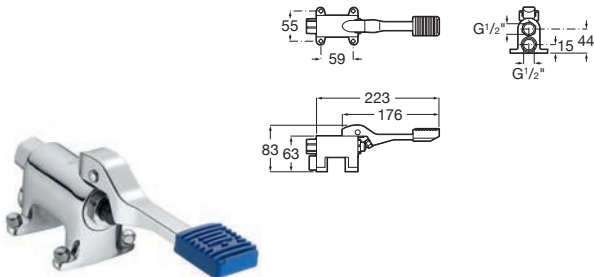

Foot controlling pedal, one water

Foot pedal, self-closing, one water. Floor-mounted.
Ref. A505127800
583 RON