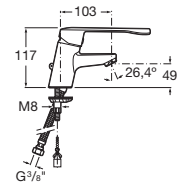

Victoria Pro