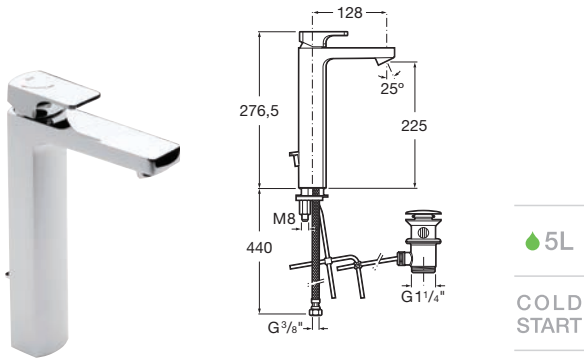

High spout basin mixer

5L

COLD
START

Single-lever high spout basin mixer with pop-up waste and flexible supply hoses. Cold start. Chrome.

Ref. A5A3G01C00
2 086 RON