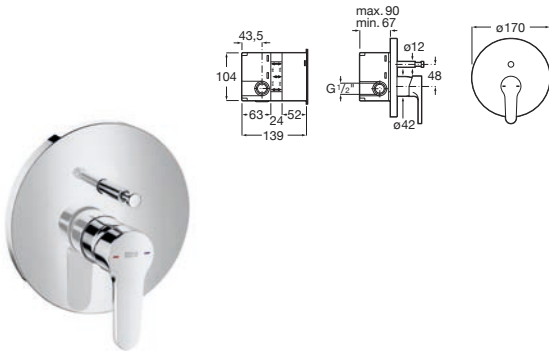

Built-in bath-shower mixer

Built-in bath-shower mixer with diverter.
Chrome.
Ref. A5A0B6AC0K
305 RON