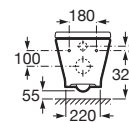

SUPRALIT® seat and cover with metal hinges, Easy Remove
Ref. A801D10..1
White
186 RON

SLIM seat and cover with soft-closing system
Ref. A801D12..3
White
160 RON