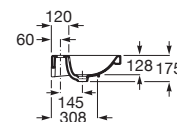

The Gap ⁽¹⁾

1400 x 460 mm

Double bowl wall-hung basin with fixing kit

Ref. A3270MU..0

White

1 082 RON

Trap	K	L
Totem	530	610
Minimal		
Bottle	570	640

The Gap

1000 x 460 mm

Wall-hung or vanity basin with fixing kit

Ref. A3270MA..0

White

644 RON

The Gap

800 x 460 mm

Wall-hung or vanity basin with fixing kit

Ref. A3270MO..0

White

620 RON

The Gap

600 x 460 mm

Wall-hung or vanity basin with fixing kit

Ref. A3270M1..0

White

589 RON

Dimensions in mm. Prices in RON without VAT. The present pricelist cancels the previous one.

Replace (..) in the product reference with the code of the chosen finish.

⁽¹⁾ Available second quarter 2021