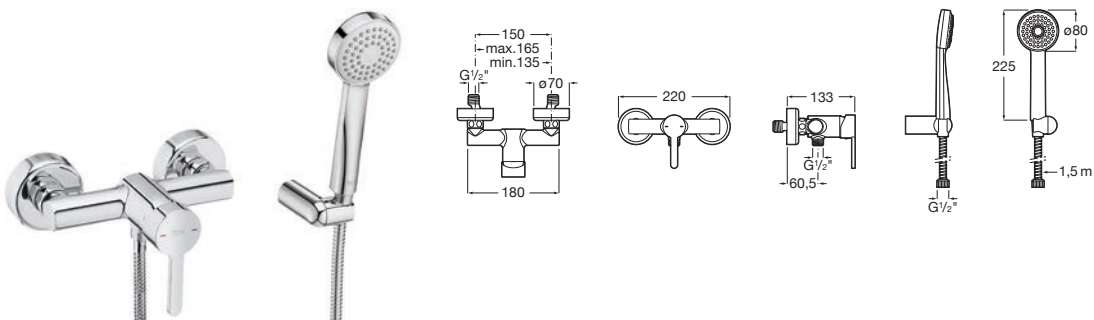

Chrome.
Ref. A5A018AC0K
428 RON

Wall-mounted bath-shower mixer

Single-lever bath-shower mixer with automatic diverter.

Chrome.
Ref. A5A028AC0K
495 RON

Wall-mounted shower mixer

Single-lever shower mixer with handshower, 1.50 m flexible hose and swivel shower bracket.