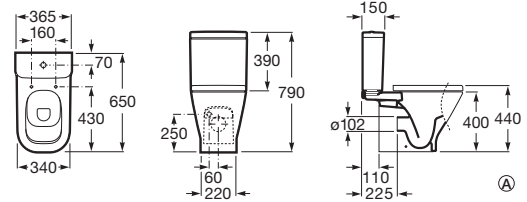

⁽¹⁾ Available second quarter 2021

The Gap

Semi-recessed basin

Trap	K	J
Totem/Minimal	530	610
Bottle	570	640

550 x 420 mm
Semi-recessed basin
Ref. A3270YG..0
White
478 RON

Close-coupled WC, Square

4,5/3L

Seat and cover with soft-closing system with metal hinges
Ref. A801472..4
White
223 RON