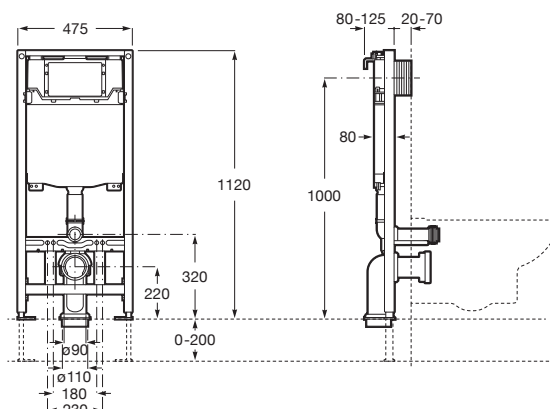

- ◆◆○ 6/3L
- ◆◆○ 4,5/3L
- ◆◆○ 4/2L

Built-in structure with compact dual-flush cistern for wall-hung WC. Minimum depth horizontal outlet: 80 mm. Minimum depth vertical outlet: 107/125 mm (DN90/DN100). Axial distance of 180 and 230 mm. Elbow $\varnothing$ 90/ $\varnothing$ 110. Metallic profile capable of withstanding 400 kg. Adjustable feet from 0-200 mm with braking system. Upper hydraulic connections.
Ref. A890070020
667 RON