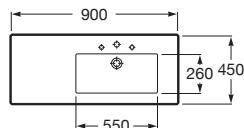

Prisma

900 x 450 mm*

Basin
with fixing kit
Ref. A327543000
White
1 602 RON

Dimensions
in mm.

Prices in RON without VAT.
The present pricelist cancels the previous one.

*Product on request

Replace (..) in the product reference with the
code of the chosen finish.