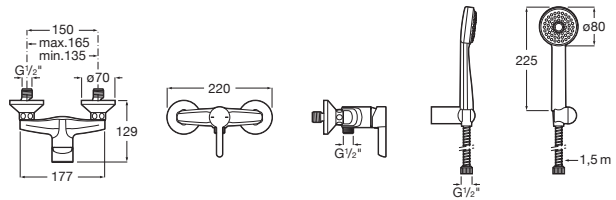

Wall-mounted shower mixer

Single-lever shower mixer with hand shower, flexible hose and shower bracket.
Chrome.

Ref. A5A2A7AC0K
366 RON