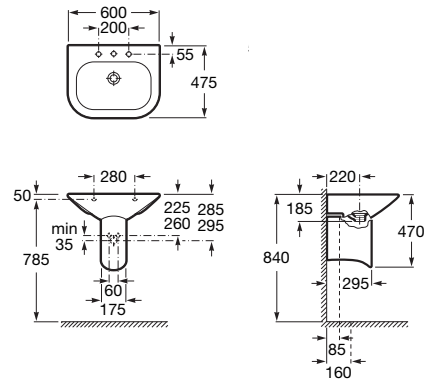

Nexo

600 x 475 mm
Basin with fixing kit
Ref. A327641000
White
208 RON

Pedestal
Ref. A337641000
White
298 RON

Semi-pedestal with fixing kit
Ref. A337642000
White
129 RON