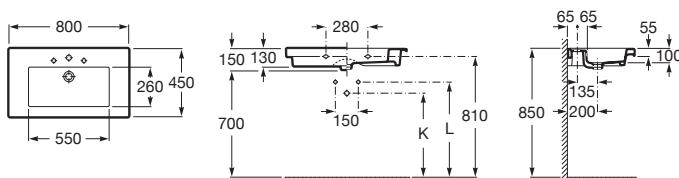

Prisma

800 x 450 mm

Basin
with fixing kit
Ref. A327545000
White
1 882 RON