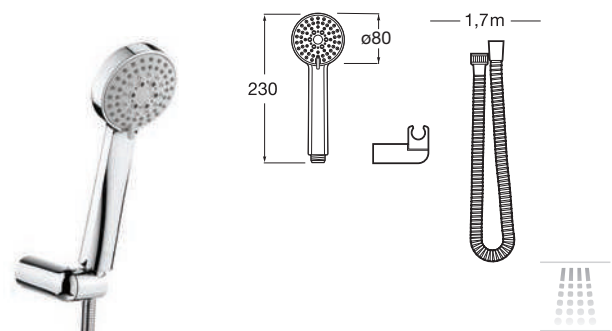

Shower set **Stella 80/1**

Shower set Stella 80/1. Hand shower with 1 function, swivel bracket and flexible hose PVC 1,70 m.

Ref. A5B9303C00
153 RON