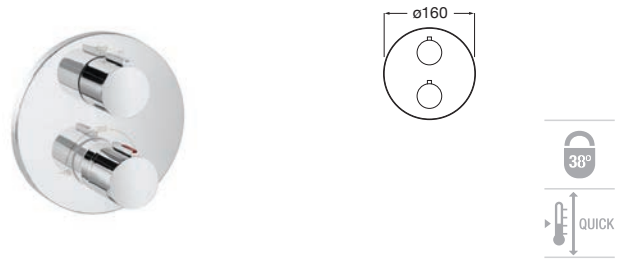

Built-in thermostatic bath or shower mixer

Built-in thermostatic bath or shower mixer.
Chrome.
Ref. A5A2C09C00
1 655 RON

To be completed with RocaBox Ref. A525869403

RocaBox

RocaBox Universal.
Ref. A525869403
468 RON