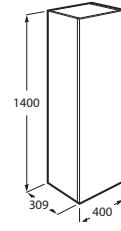

Column

1400 mm*

Ref. A857237806 (glossy white) - 4 176 RON

Ref. A857237402 (textured city oak) - 5 060 RON

Colour (basin)

White
00

Finishes (furniture)

Glossy white
806

Textured city oak
402