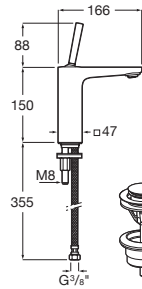

Pals / Ceramic cartridge

Basin mixer

(N)

5L

Smooth body basin mixer with joystick handle, flexible supply hoses and click clack waste.

Chrome.

Ref. A5A326DC00
1 258 RON