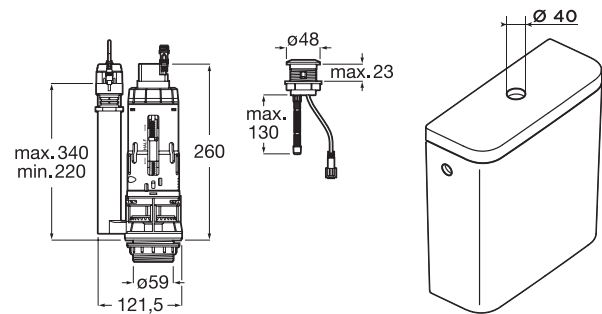

Ref. A818013009
252 RON

· Installation:	Countertop
· Material:	ABS
· Capacity:	250 ml
· Color:	White

EM1

Electronic universal dual flush mechanism.

4/2L

4,5/3L

6/3L

**General technical data**