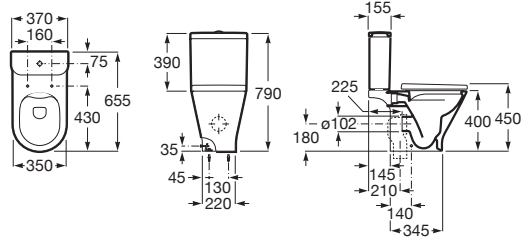

The Gap

Close-coupled WC Round, Rimless

RIMLESS

COMPATIBLE

4,5/3L

655 mm length

Close-coupled WC Round,
Rimless with dual outlet

Ref. A3420N8..0

White

590 RON

SUPRALIT® seat and cover with
soft-closing system, metal hinges,
Easy Remove

Ref. A801D12..1

White

278 RON

Dual flush 4,5/3L WC
cistern with bottom inlet

Ref. A3410N0..0

White

562 RON

SUPRALIT® seat and
cover with metal hinges,
Easy Remove

Ref. A801D10..1

White

186 RON

Dual flush 4,5/3L WC
cistern with side inlet

Ref. A3410N1..0

White

562 RON

SLIM seat and cover
with soft-closing
system

Ref. A801D12..3

White

160 RON