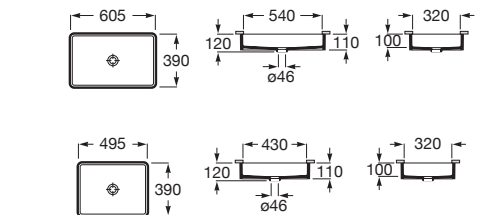

Dimensions in mm.

Prices in RON without VAT.
The present pricelist cancels the previous one.

*Product on request

Replace (..) in the product reference with the code of the chosen finish.