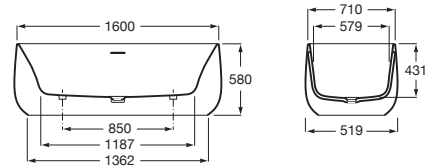

Colours (vitreous china)

Colours (baths)

Dimensions in mm.

Prices in RON without VAT.
The present pricelist cancels the previous one.

*Product on request

Replace (..) in the product reference with the code of the chosen finish.

⁽¹⁾Availability second quarter 2021