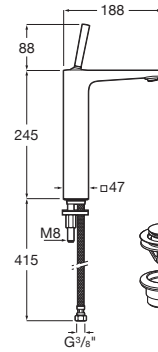

Basin mixer

(N)

5L

Smooth body basin mixer with joystick handle, flexible supply hoses and click clack waste.

Chrome.

Ref. A5A326DC00
1 258 RON

Basin mixer

(N)