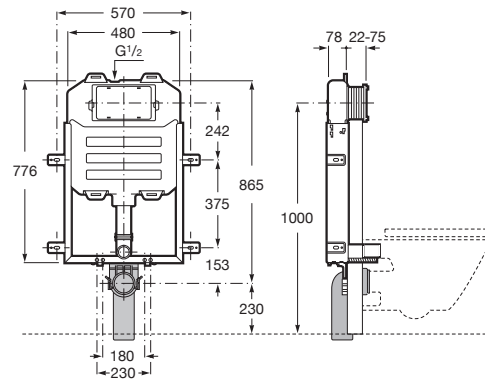

For wall-hung WC

Basic WC Compact

COMPACT

6/3L

4,5/3L

4/2L

Compact concealed cistern with dual flush mechanism 6/3, 4,5/3 or 4/2 litres, for wall-hung WC.
With fixations and connecting pipe.
Minimum depth 80/90 mm.
Draining elbow $\varnothing$ 90/90 and $\varnothing$ 90/110
Ref. A890080120
513 RON