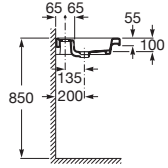

Prisma

1200 x 450 mm

Basin
with fixing kit
Ref. A327540000
White
1 332 RON