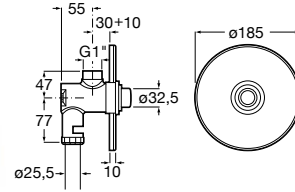

Aqualine

6L

6L Aqualine WC flush valve
Ref. A5A9677C00
1 030 RON