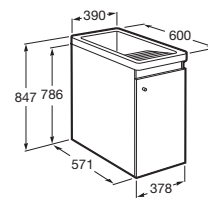

| Meridian close-coupled WC and Access Pro accessories.

Other products / Laundry sink

Henares

600 x 390 x 360 mm

Laundry sink
Ref. A368951001
821 RON

Unik Henares*

390 x 600 x 847 mm

Laundry sink and unit
Ref. A851028806
1 147 RON