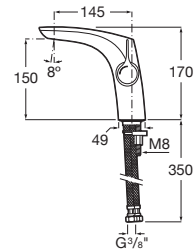

Basin mixer

5L

COLD
START

Single-lever basin mixer smooth body with flexible supply hoses. Cold start. Everlux.
Ref. A5A3B3A..0
2 216 RON

CN RG NM