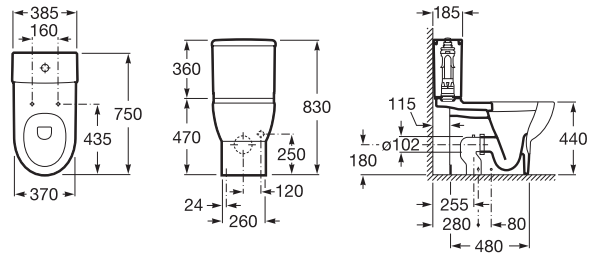

Reduced mobility close-coupled WC*

750 mm length

Close-coupled WC with dual outlet, with fixing kit
Ref. A34224H000
White
1 091 RON

Cistern with dual flush mechanism 6/3L
Ref. A34124H000
White
804 RON

Seat and cover with stainless steel hinges
Ref. A801230004
White
260 RON

Ring seat with stainless steel hinges
Ref. A80123D004
White
194 RON