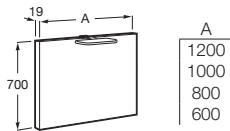

Victoria-N mirror

Does not include spotlight

1200 mm*
Ref. A812336406
393 RON

1000 mm
Ref. A812335406
309 RON

800 mm
Ref. A812333406
263 RON

600 mm
Ref. A812331406
208 RON