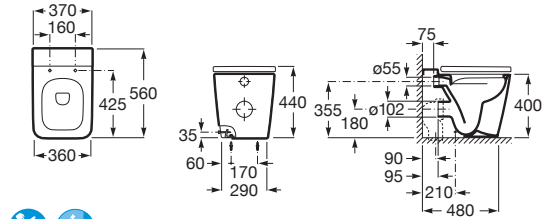

(N)

BTW
RIMLESS

00 62 63 64 65 66

560 mm length
Back to wall single floorstanding WC for built-in, high cistern or fluxor, Rimless
Ref. A347537..0

White	Colour*
1 463 RON	1 781 RON

SUPRALIT® seat and cover with soft-closing system, metal hinges, Easy Remove
Ref. A801532..B