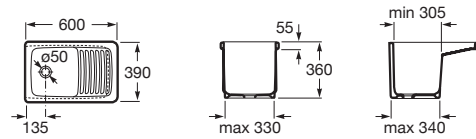

| Meridian close-coupled WC and Access Pro accessories.

Other products / Laundry sink

Henares

600 x 390 x 360 mm

Laundry sink
Ref. A368951001
821 RON

Unik Henares*

390 x 600 x 847 mm

Laundry sink and unit
Ref. A851028806
1 147 RON