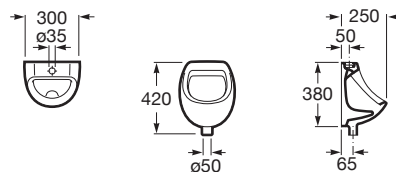

Urinals

Proton ⁽¹⁾

(N)

RIMLESS

Proton ⁽¹⁾

(N)

RIMLESS

Chic

Mini