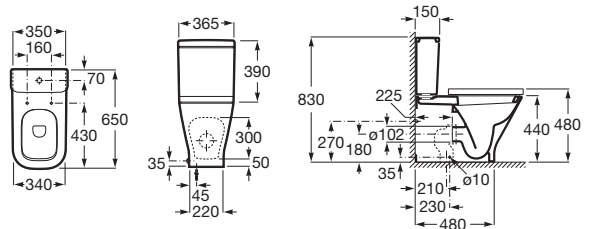

Comfort height close-coupled WC

BTW

COMPATIBLE

650 mm length

Back to wall WC with dual outlet,
height 440 mm (without seat)

Ref. A34247C00U

White

692 RON

Dual flush 4,5/3L WC
cistern with bottom inlet

Ref. A341470000

White

502 RON

Seat and cover with
soft-closing system

Ref. A801472004

White

223 RON

Seat and cover
with soft-closing
system

Ref. A801470004

White

195 RON

SLIM seat and cover
with soft-closing
system

Ref. A801472..3

White

223 RON