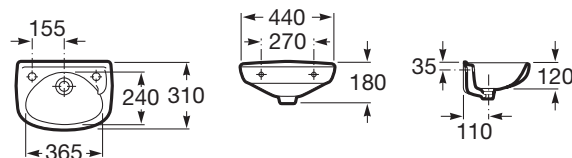

Ibis

440 x 310 mm

Wash-stand
Ref. A320841001
 White
217 RON

| Victoria basin / Victoria faucet

Dimensions
 in mm.

Prices in RON without VAT.
 The present pricelist cancels the previous one.

Replace (..) in the product reference with the
 code of the chosen finish.