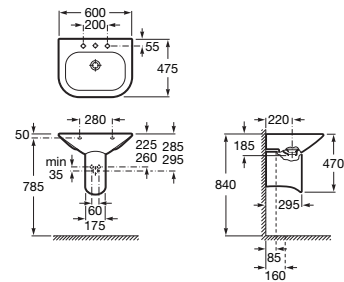

Basin for pedestal or semi pedestal

600 x 475 mm

Basin with fixing kit
Ref. A327641000
White
208 RON

Pedestal
Ref. A337641000
White
298 RON

Semi pedestal with
fixing kit
Ref. A337642000
White
129 RON