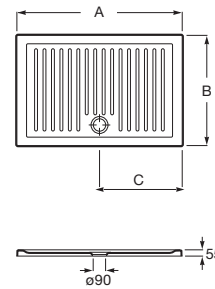

Dimensions	Ref.	White
1200 x 800 x 55	Ref. A374125000	659 RON
1200 x 700 x 55	Ref. A374120000	618 RON
1000 x 800 x 55	Ref. A374126000	567 RON
1000 x 700 x 55	Ref. A374121000	478 RON
900 x 700 x 55	Ref. A374122000	390 RON
Waste 90 ø	Ref. A506404400	167 RON

A	B	C
1200	800	600
1200	700	600
1000	800	500
1000	700	500
900	700	450