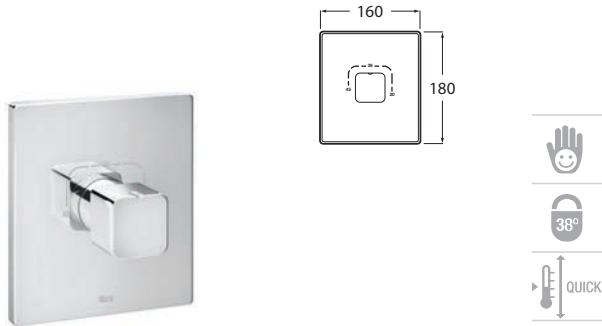

High flow

Square High-Flow central thermostat

High flow thermostatic mixer.
Chromed.

Ref. A5A9B4AC00
1 445 RON

To be completed with RocaBox Ref. A525869403