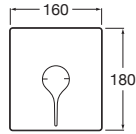

Built-in bath or shower mixer

Single-lever built-in bath or shower mixer.
Chrome.
To be completed with RocaBox ref. A525869403
Ref. A5A2B3AC00
1 162 RON