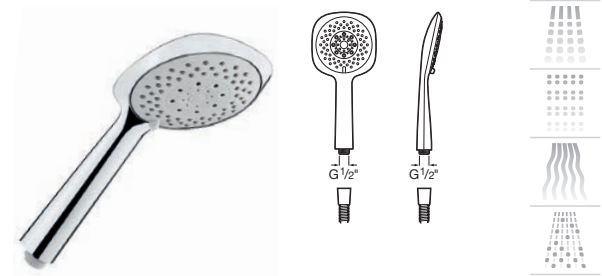

Hand shower Sensum Square 130

Hand shower.
4 functions: Rain, NighthRain, Pulse and Tonic.
ø 130 mm. Chrome.
Ref. A5B1108C00
113 RON

2 functions:
ø 130 mm. Chrome.
Ref. A5B9108C00
107 RON

Hand shower Stella 100/3