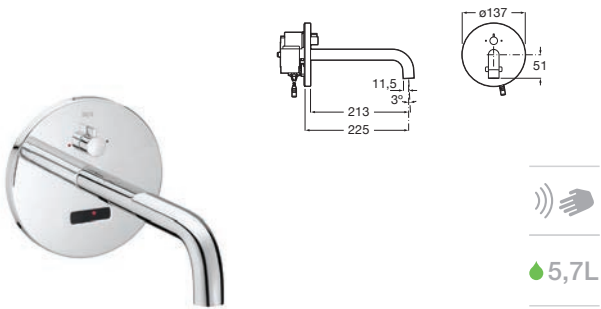

Wall-mounted basin mixer Sentronic-E*

Wall-mounted basin mixer.
Mains connection (230)⁽¹⁾
Ref. A5A4602C00
4 332 RON

To be completed with internal subset ref. **A525874603** - 1 151 RON