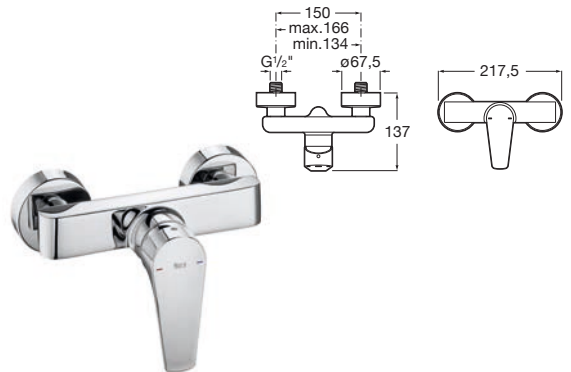

Wall-mounted shower mixer

Single-lever shower mixer.
Chrome.
Ref. A5A2190C00
424 RON