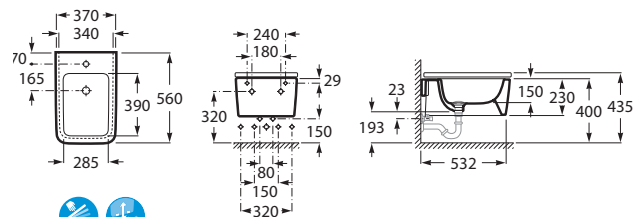

White	Colour*
341 RON	341 RON

Wall-hung Bidet Square

00 62 63 64 65 66

560 mm length

Bidet with fixing kit
Ref. A357535..0

White	Colour*
1 555 RON	1 866 RON

SUPRALIT® cover with soft-closing system, metal hinges, Easy Remove
Ref. A806532..B