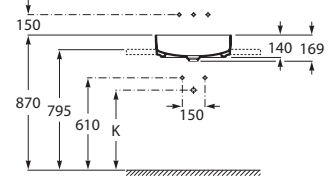

Trap	K
Totem	530
Minimal	
Bottle	570