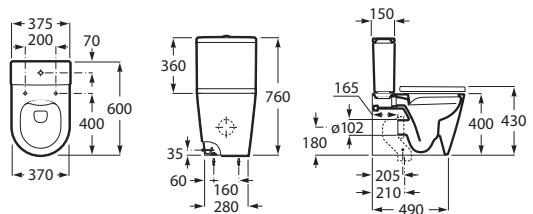

SUPRALIT® seat and cover with soft-closing system, metal hinges, Easy Remove
Ref. A80152C..B

White	Colour*
334 RON	334 RON

Dimensions in mm.

Prices in RON without VAT. The present pricelist cancels the previous one.

*Product on request

Replace (..) in the product reference with the code of the chosen finish.