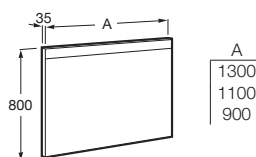

⁽¹⁾ Mirrors with touchless sensors allow the activation and deactivation of both light and demister device.