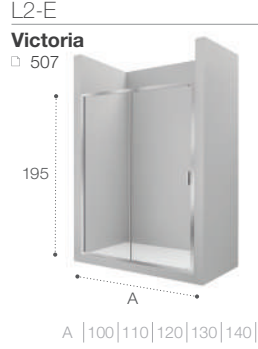

Enclosures for shower, front entrance (between 3 walls)