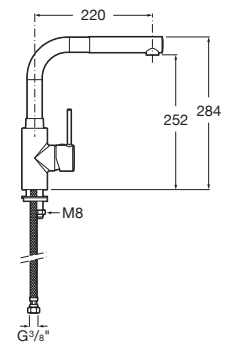

Targa

Single-lever kitchen sink mixer

Single-lever kitchen sink mixer with retractable swivel spout, aerator and flexible supply hoses. Chrome.

Ref. A5A8160C00
1301 RON

Single-lever kitchen sink mixer

Single-lever kitchen sink mixer with swivel spout, aerator and flexible supply hoses. Chromed

Ref. A5A8460C00
804 RON

Single-lever kitchen sink mixer

Kitchen sink mixer with retractable swivel spout, aerator and flexible supply hoses. Chromed

Ref. A5A8560C00
805 RON

Single-lever kitchen sink mixer

Kitchen sink mixer with swivel spout, aerator and flexible supply hoses. Chromed

Ref. A5A8360C00
526 RON