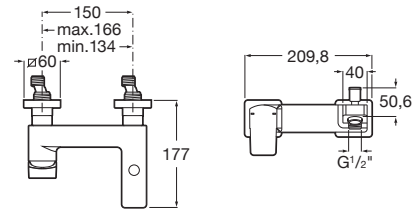

Wall-mounted bath-shower mixer

Single-lever bath-shower mixer
with automatic diverter with retention.
Chrome.

Ref. A5A0D01C00
1 726 RON