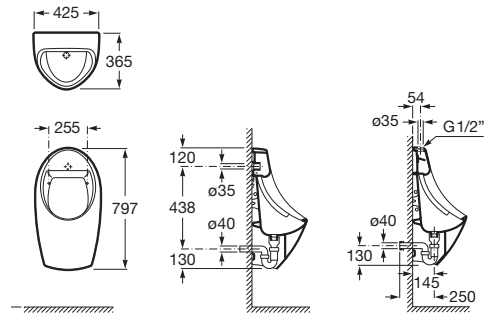

Urinals

Site*

Top inlet urinal
Ref. A359607000
1835 RON

Euret

Euret