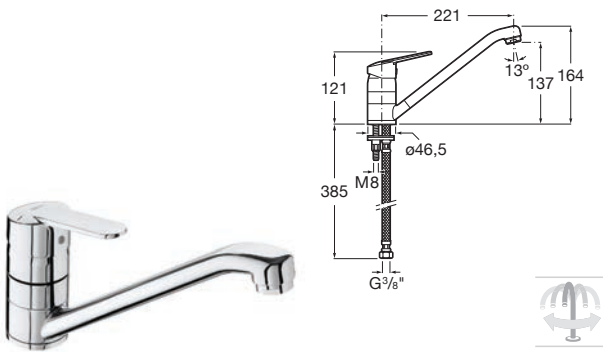

Victoria single-lever kitchen sink mixer

Single-lever kitchen sink mixer with swivel spout, aerator and flexible supply hoses.
Chromed.
Ref. A5A8925C00
591 RON