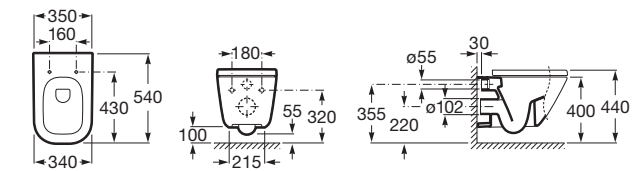

The Gap

Floorstanding WC Square, Rimless

540 mm length

Back to wall single floorstanding WC Rimless with dual outlet

Ref. A347737..0

White

852 RON

Seat and cover with soft-closing system with metal hinges

Ref. A801472..4

White

223 RON

BTW

RIMLESS

COMPATIBLE

SLIM seat and cover with soft-closing system

Ref. A801472..3

White

223 RON

Single floorstanding WC Round, Rimless

(N)

540 mm length

Back to wall single floorstanding WC Rimless with dual outlet

Ref. A3470N7..0

White

1056 RON

SUPRALIT® seat and cover with soft-closing system, metal hinges, Easy Remove

Ref. A801D12..1

White

278 RON

BTW

RIMLESS

COMPATIBLE

SUPRALIT® seat and cover with metal hinges, Easy Remove

Ref. A801D10..1

White

186 RON

SLIM seat and cover with soft-closing system

Ref. A801D12..3

White

160 RON

Wall-hung WC Square

540 mm length

Wall-hung WC

Ref. A346477..0

White

666 RON

Seat and cover with soft-closing system with metal hinges

Ref. A801472..4

White

223 RON

COMPATIBLE

SLIM seat and cover with soft-closing system

Ref. A801472..3

White

223 RON

Wall-hung WC Square, Rimless

540 mm length

Wall-hung Square WC, Rimless

Ref. A34647L..0

White

839 RON

Seat and cover with soft-closing system, metal hinges

Ref. A801472..4

White

223 RON

RIMLESS

COMPATIBLE

SLIM seat and cover with soft-closing system

Ref. A801472..3

White

223 RON

Dimensions in mm.

Prices in RON without VAT.
The present pricelist cancels the previous one.

Replace (..) in the product reference with the code of the chosen finish.