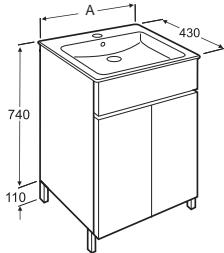

Unik Cube

Includes base unit with 2 doors and basin.

A
650
550

Optional: set of legs, 110 mm
Ref. A816818339
49 RON

Base with 2 drawers and washbasin

650mm

Ref. A851194806 (glossy white) - 658 RON

Base Unit	Washbasin
A857052806	A325003000

550mm

Ref. A851193806 (glossy white) - 622 RON

Base Unit	Washbasin
A857051806	A325004000