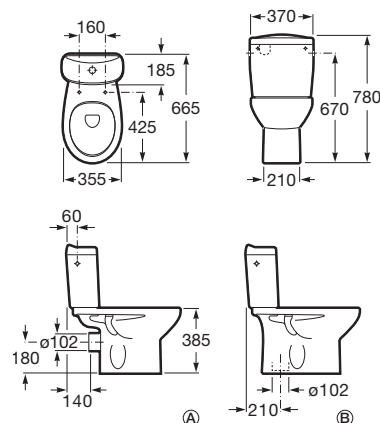

520 x 410 mm

Basin with fixing kit
Ref. A325394..0
 White
114 RON

Pedestal
Ref. A331300..1
 White
136 RON

Semipedestal
Ref. A336312..5
 White
144 RON

Close-coupled WC

6/3L

665 mm length

Close-coupled WC,
 horizontal outlet with
 fixing kit
Ref. A342395..0 Ⓐ
 White
237 RON