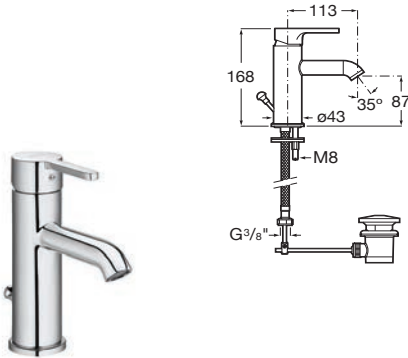

Carelia / Ceramic cartridge

Basin mixer

5L

COLD
START

Single-lever basin mixer, with aerator, pop-up waste and flexible supply hoses. Cold start. Chrome.
Ref. A5A308AC0K
280 RON