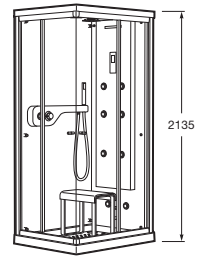

Product range

Hydromassage cabin Zen Club

1200 x 800
1000 x 800

Hydromassage cabin Zen Basic

1200 x 800
1000 x 800

Hydromassage cabins

Zen Club*

Hydromassage cabin with steam, aromatherapy, radio and courtesy light.