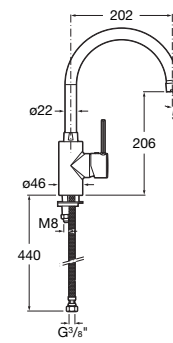

Targa

Single-lever kitchen sink mixer

Single-lever kitchen sink mixer with retractable swivel spout, aerator and flexible supply hoses. Chrome.

Ref. A5A8160C00
1301 RON

Single-lever kitchen sink mixer

Single-lever kitchen sink mixer with swivel spout, aerator and flexible supply hoses. Chromed

Ref. A5A8460C00
804 RON

Single-lever kitchen sink mixer

Kitchen sink mixer with retractable swivel spout, aerator and flexible supply hoses. Chromed

Ref. A5A8560C00
805 RON

Single-lever kitchen sink mixer

Kitchen sink mixer with swivel spout, aerator and flexible supply hoses. Chromed

Ref. A5A8360C00
526 RON