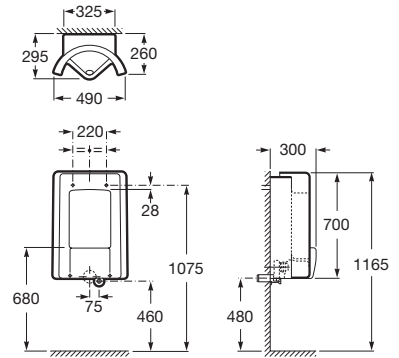

Urinals

Site*

Top inlet urinal
Ref. A359607000
1835 RON

Euret

Euret