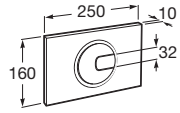

PL4.A

Plate PL4.A Dual
Operating plate
Chrome
Ref. A890198001
135 RON