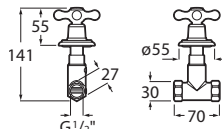

Built-in valve*

Built-in valve Carmen

Built-in valve 1/2".
Ref. A5A154BC00
314 RON