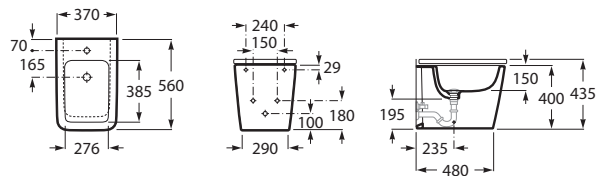

White	Colour*
334 RON	334 RON

Bidet Square

BTW

00 62 63 64 65 66

560 mm length

Back to wall bidet with fixing kit
Ref. A357537..0

White	Colour*
2 018 RON	2 421 RON

SUPRALIT® cover with soft-closing system, metal hinges, Easy Remove
Ref. A806532..B