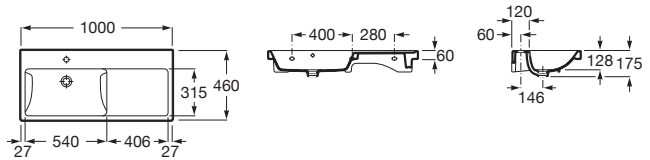

The Gap

1000 x 460 mm

Wall-hung or vanity basin with fixing kit

Ref. A3270MB..0

White

689 RON