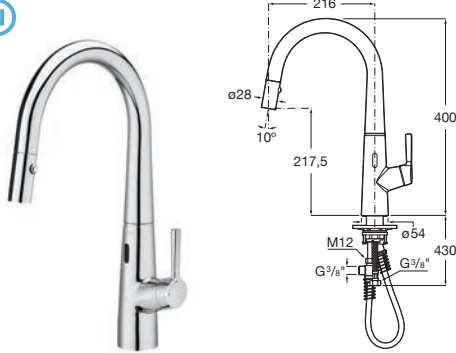

Syra-E / Syra-F / Syra

Syra-E single-lever kitchen sink mixer

(N)

6,5L

Electronic single-lever kitchen mixer with retractable swivel spout, 2-function rinse spray function and flexible supply hoses. Cold start. Mains operated at 230V. Power source included.

Chrome.
Ref. A5A8A2AC00
2767 RON