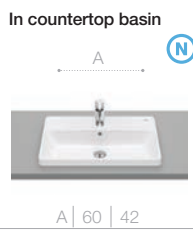

Product range

SQUARE ▶ Close-coupled WC Rimless

Close-coupled WC, compact Rimless

Close-coupled WC, comfort height

Floorstanding WC, Rimless

Wall-hung WC

Wall-hung WC, Rimless

Wall-hung WC, compact, Rimless

Floorstanding bidet

Wall-hung bidet