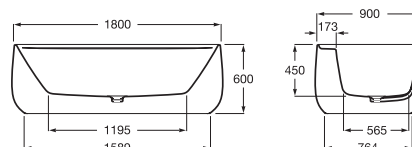

Baths / Surfex®

Beyond*

SURFEX®

1800 x 900

Surfex® oval bath. Includes click-clack waste and siphon with cover Surfex®

		Capacity	White
Ref. A248452000	Without taphole	290 L	26 275 RON
Ref. A248453000	With taphole	290 L	28 902 RON

Beyond*(1)

White and Onyx
OX

SURFEX®

1800 x 900

Surfex® oval bath. Includes click-clack waste and siphon with cover Surfex®

		Capacity	Colour
Ref. A248452..0	Without taphole	290 L	29 253 RON
Ref. A248453..0	With taphole	290 L	31 529 RON

White and Pearl
OP

White and Beige
OB

White and Coffee
OC