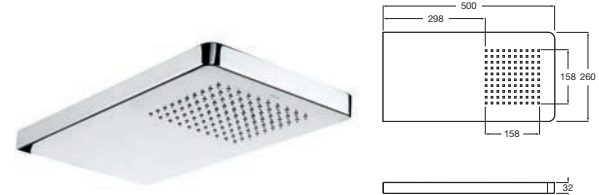

Compatible with shower heads RainDream and RainSense.

Shower heads **Puzzle***

Wall shower head with waterfall

Wall head with waterfall. Stainless steel.

Ref. A5A9978C00

1926 RON

Wall shower head

Wall shower head. Stainless steel.