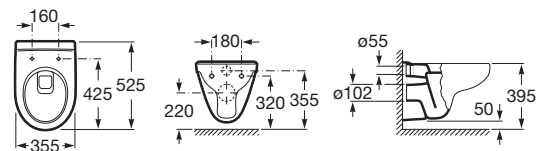

525 mm length

Wall-hung WC
Ref. A346303..S
White
311 RON

Seat and cover, Duroplast, metal hinges
Ref. A801390..5
White
86 RON

SUPRALIT® seat and cover with soft-closing system, metal hinges
Ref. A801B62..B
White
207 RON

SLIM seat and cover with soft-closing system
Ref. A801392..1
White
124 RON