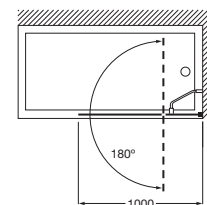

Victoria B1HF*

B1HF - 1 hinged panel with 180° opening + 1 fixed segment
Height 1500 mm

Clear Glass

References	Dimensions	Dimensions mounting Min-Max (A)	Opening (C)	Polished Silver
AM19510012	1000 (325+675)	980-1000	650	1 000 RON