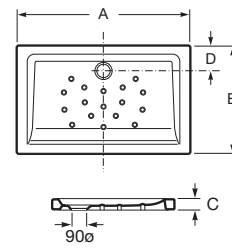

Shower trays / Vitreous china

Malta*

Vitreous china shower tray

VITREOUS
CHINA

Dimensions		White
1200 x 800 x 65	Ref. A373516000	1 438 RON
1000 x 800 x 65	Ref. A373517000	1 522 RON
1200 x 750 x 65	Ref. A373505000	1 561 RON
1000 x 750 x 65	Ref. A373506000	1 346 RON
Waste 90 ø	Ref. A506404400	167 RON