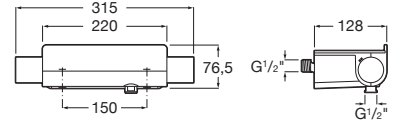

T-2000*/T-1000 Square*

Wall-mounted thermostatic shower mixer T-2000*

Wall-mounted thermostatic shower mixer with tempered glass shelf.

Chrome

Ref. A5A2A88C00

1 932 RON