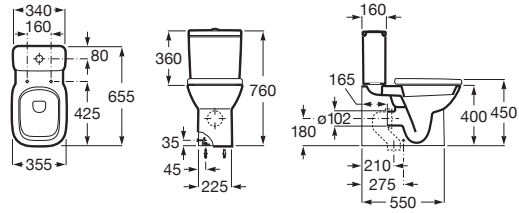

655 mm length

Close-coupled WC,
dual outlet
Ref. A34299B..U
White
501 RON

Dual flush 4,5/3L WC
cistern with side inlet
Ref. A341992..0
White
301 RON

Dual flush 4,5/3L WC
cistern with bottom inlet
Ref. A341993..0
White
301 RON

SUPRALIT® seat and cover with
soft-closing system, metal hinges
Ref. A8019D2..B
White
192 RON

Seat and cover with soft-closing
system, metal hinges
Ref. A8019D2..4
White
183 RON

SLIM seat and cover with
soft-closing system
Ref. A8019D2..5
White
144 RON

Seat and cover with
metal hinges
Ref. A8019D0..4
White
120 RON

Floorstanding WC

520 mm length

BTW WC
with dual outlet
Ref. A347996..0
White
434 RON

SUPRALIT® seat and
cover with soft-closing
system, metal hinges
Ref. A8019D2..B
White
192 RON

Seat and cover with
soft-closing system,
metal hinges
Ref. A8019D2..4
White
183 RON