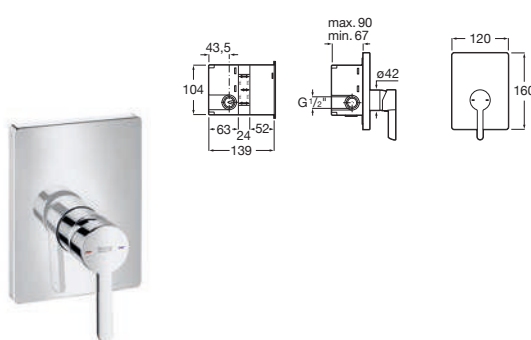

Built-in bath or shower mixer

Built-in bath or shower mixer
Chrome.
Ref. A5A2C7AC0K
262 RON