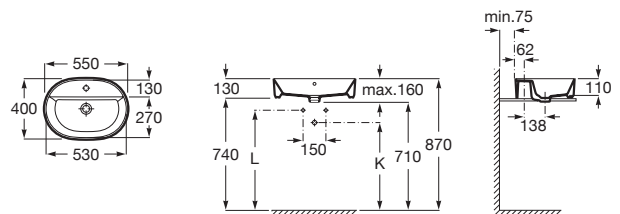

The Gap

550 x 400 mm
Over countertop basin
Ref. A3270Y0..0
White
300 RON