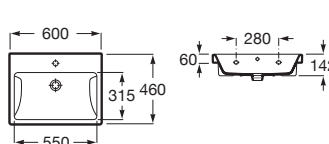

Dimensions in mm. Prices in RON without VAT. The present pricelist cancels the previous one.

Replace (..) in the product reference with the code of the chosen finish.

⁽¹⁾ Available second quarter 2021