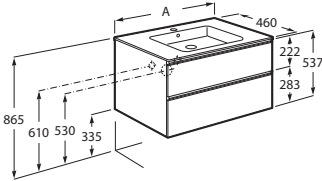

Unik (2 drawers)

Includes base unit and basin. The basin is always supplied in white.

A
800
700
600

Set of 2 legs 335 mm

Ref. A816826339* - 163 RON
aluminum legs for glossy white (806) finish

Ref. A816826458* - 163 RON
nickel legs for glossy anthracite grey (153), city oak (402), nordic ash (434) and matt light grey (447) finishes