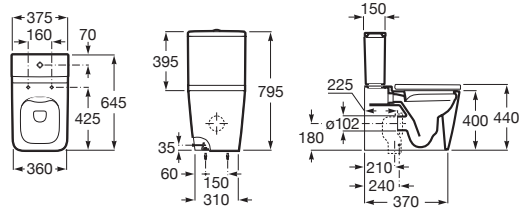

SUPRALIT® seat and cover with soft-closing system, metal hinges, Easy Remove
Ref. A801532..B

White	Colour*
343 RON	343 RON