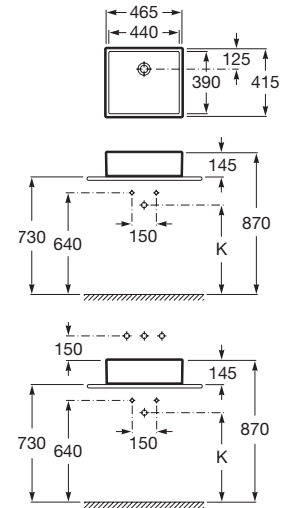

465 x 415 mm
Over countertop basin
Ref. A327720000
White
1 030 RON

K	Trap
530	Totem / minimal
640	Bottle