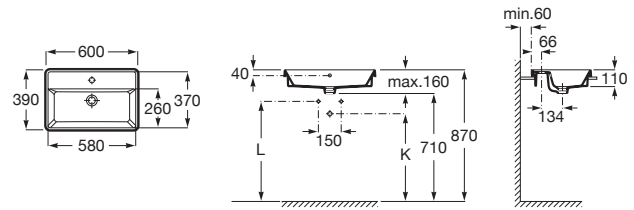

The Gap

Drop-in basin

600 x 390 mm

Drop-in basin
Ref. A3270YA..0
White
528 RON

	K (Trap)	L
Totem/Minimal	530	610
Bottle	610	640