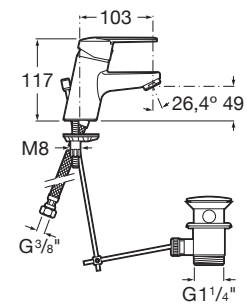

Basin mixer

Single-lever basin mixer with aerator, pop-up waste and flexible supply hoses.

Chrome.
Ref. A5A3025C00
238 RON