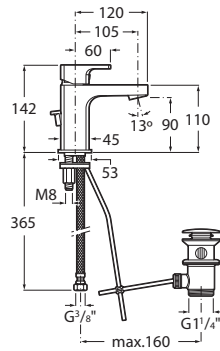

Basin mixer, compact

5L

COLD
START

Single-lever basin mixer with pop-up waste and flexible supply hoses.

Cold start. Chrome.
Ref. A5A3A01C00
974 RON