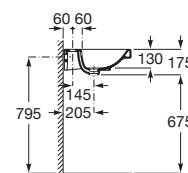

The Gap ⁽¹⁾

1400 x 460 mm

Double bowl wall-hung basin with fixing kit

Ref. A3270MU..0

White

1 082 RON

Trap	K	L
Totem	530	610
Minimal		
Bottle	570	640

The Gap

1000 x 460 mm

Wall-hung or vanity basin with fixing kit

Ref. A3270MA..0

White

644 RON

The Gap

800 x 460 mm

Wall-hung or vanity basin with fixing kit

Ref. A3270MO..0

White

620 RON

The Gap

600 x 460 mm

Wall-hung or vanity basin with fixing kit

Ref. A3270M1..0

White

589 RON

Dimensions in mm. Prices in RON without VAT. The present pricelist cancels the previous one.

Replace (..) in the product reference with the code of the chosen finish.

⁽¹⁾ Available second quarter 2021