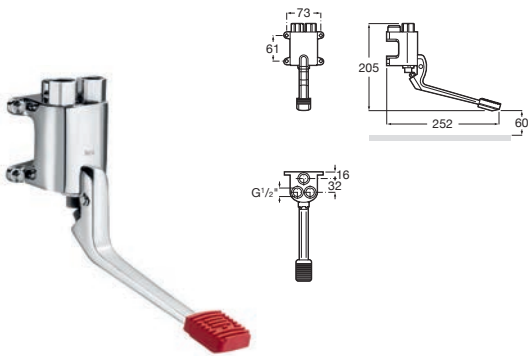

Instant Foot* / Pedals

Foot controlling pedal

Foot pedal, progressive mixer. Wall-mounted.
Ref. A505128900
1 063 RON