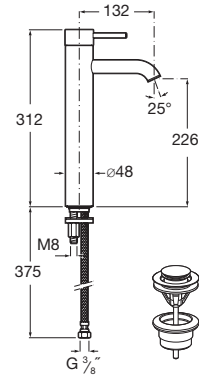

High spout basin mixer

5L

COLD
START

Single-lever high spout basin mixer with aerator, smooth body and flexible supply hoses.

Includes click-clack waste.
Cold start. Chrome.
Ref. A5A3411C00
933 RON