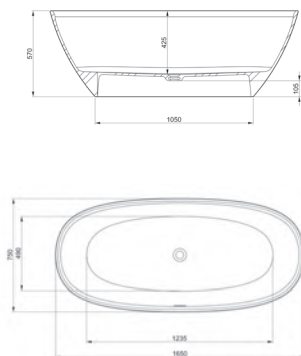

Baths / Stonex®

Ariane*

STONEX®

1650 x 750

Stonex® bath. Includes waste drain (ø 52 mm) and integrated overflow

	Massage	Capacity	White
Ref. A248470000	Without massage	240 L	8 308 RON

Raina*

STONEX®