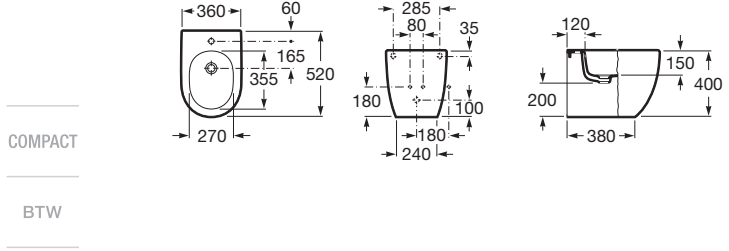

Compact bidet

520 mm length

Back to wall bidet with fixing kit
Ref. A357247..0
White
753 RON

SUPRALIT® cover with soft-closing system, metal hinges, Easy Remove
Ref. A8062AC..B
White
255 RON

SUPRALIT® cover with metal hinges
Ref. A8062AB..B
White
179 RON