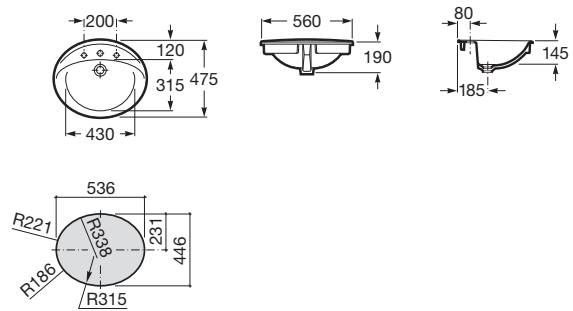

Foro

ϕ 400 mm

Drop-in basin

Ref. A327872..0⁽¹⁾

White

585 RON

⁽¹⁾ Fitting hole 37.4 mm

Aloa

560 x 475 mm

Drop-in basin

Ref. A327865000

White

402 RON