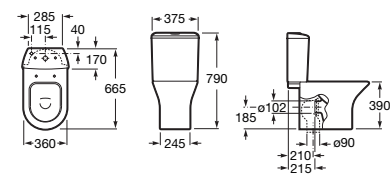

665 mm

Close-coupled WC
with dual outlet with
fixing kit
Ref. A342640000
White
352 RON

Close-coupled WC
with dual outlet, with
nozzle, with fixing kit
Ref. A34264T000
White
425 RON

Dual flush 3/6L WC
cistern with bottom inlet
Ref. A341640000
White
288 RON

SLIM, Soft-closing
seat and cover
Ref. A801C4200U
White
167 RON

Soft-closing
seat and cover
Ref. A80164A004
White
278 RON

Seat and cover
Ref. A801640004
White
160 RON