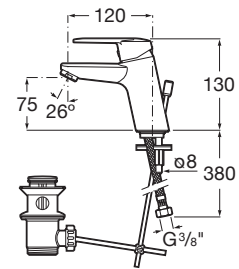

Single-lever wall-mounted
bath-shower mixer with
gerontological handle

Victoria / Ceramic cartridge

Basin mixer Victoria L

5L

COLD
START

Single-lever basin mixer with metal pop-up waste, aerator and flexible supply hoses.