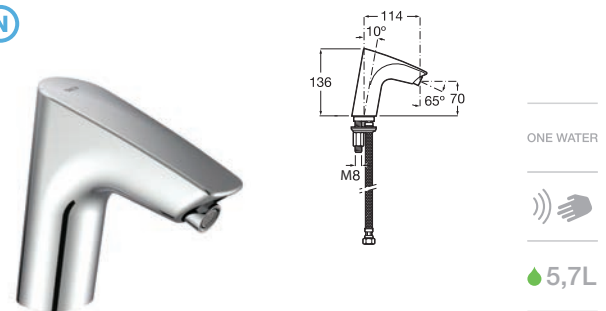

Electronic basin faucet Atlas-E. Single water supply

(N)

Electronic basin faucet with flexible supply hoses. Chromed

Powered by four 1.5V LRG (AA) alkaline batteries
Ref. A5A5690C00
1 459 RON

Powered by mains connection (230)⁽¹⁾.
Ref. A5A5790C00
1 484 RON