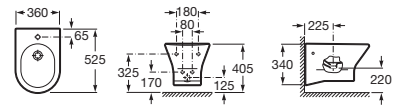

Wall-hung bidet

525 mm

Wall-hung bidet

Ref. A357645000

White

564 RON

| Nexo wall-hung WC

Debba