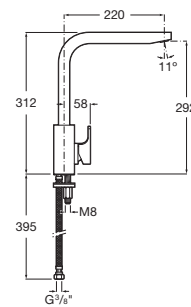

Single-lever kitchen sink mixer