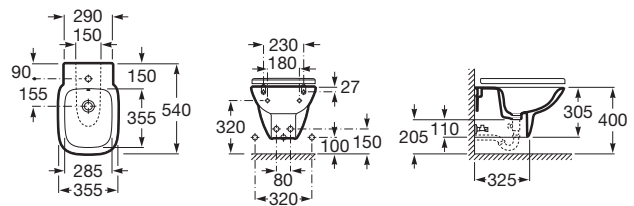

Wall-hung bidet

540 mm length
Bidet
Ref. A355995..0
White
446 RON

Cover with soft-closing
system, metal hinges
Ref. A8069D2..4
White
187 RON

Cover with metal hinges
Ref. A8069D0..4
White
142 RON