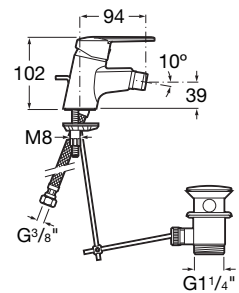

Bidet mixer

Single-lever bidet mixer with pop-up waste and with flexible supply hoses.

Chrome
Ref. A5A6025C00
206 RON