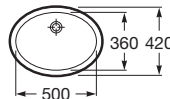

Berna

560 x 420 mm

Built-in basin
with fixing kit

Ref. A327871..1

White

539 RON