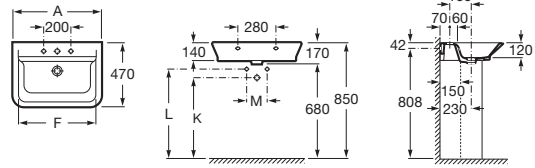

650 x 470 mm

Basin with fixing kit
Ref. A327473..0
White
482 RON

600 x 470 mm

Basin with fixing kit
Ref. A327474..0
White
428 RON

550 x 470 mm

Basin with fixing kit
Ref. A327475..0
White
434 RON

500 x 420 mm

Basin with fixing kit
Ref. A327476..0
White
344 RON

Pedestal
Ref. A337470..0
White
311 RON

Semi-pedestal
Ref. A337471..0
White
261 RON