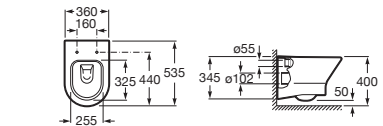

Wall-hung WC, Rimless

RIMLESS
COMPATIBLE

530 mm

Wall-hung WC, Rimless
Ref. A34664L000
White
822 RON

Soft-closing seat and cover
Ref. A80164A004
White
278 RON

SLIM, Soft-closing seat and cover
Ref. A801C4200U
White
167 RON

Seat and cover
Ref. A801640004
White
160 RON