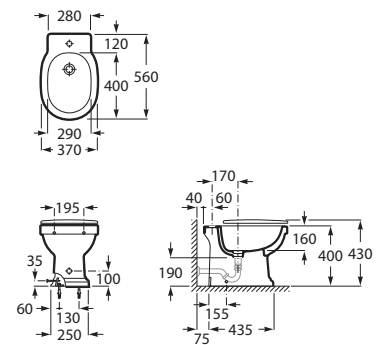

RIMLESS®

560 mm length

Rimless WC with dual outlet with fixing kit
Ref. A3440A9000
 White
1 923 RON

SUPRALIT® seat and cover with soft-closing system, metal hinges
Ref. A801B5200B
 White
565 RON

Bidet*

560 mm length