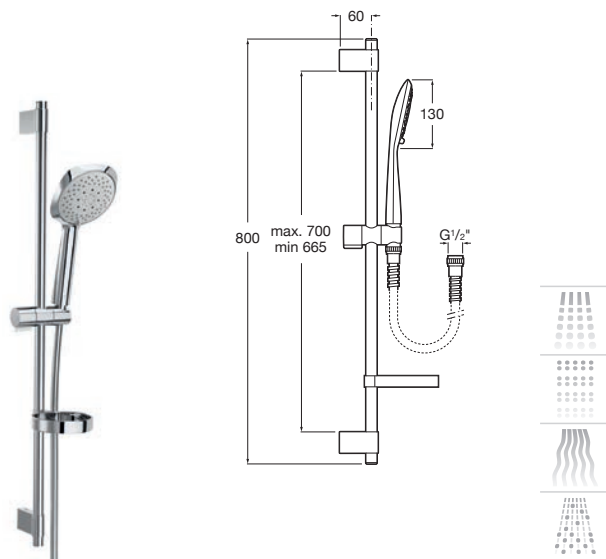

Ref. A5B1407C00
391 RON

Shower kit Sensum Round 130/2, hand shower with 2 functions, slide bar 800 mm, soap dish and flexible hose satin 1,70 m. Chrome.

Ref. A5B9407C00
380 RON

Shower kit **Sensum Square 130/4 and 130/2**