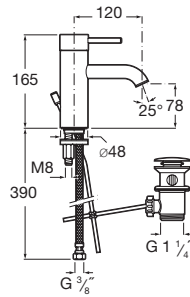

Lanta / Ceramic cartridge

Basin mixer

5L

COLD
START

Single-lever basin mixer with aerator, pop-up waste and flexible supply hoses.

Cold start. Chrome.
Ref. A5A3011C00
638 RON