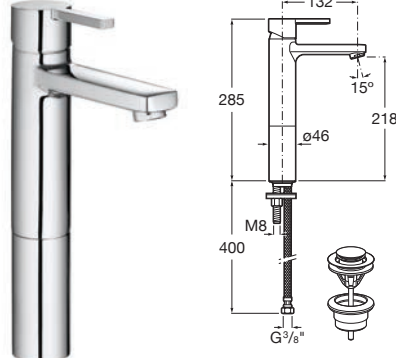

High spout basin mixer

5L

COLD
START

Single-lever basin high spout mixer with aerator, smooth body and flexible supply hoses.
Includes click-clack waste.
Cold start. Chrome.
Ref. A5A3796C00*
1 104 RON