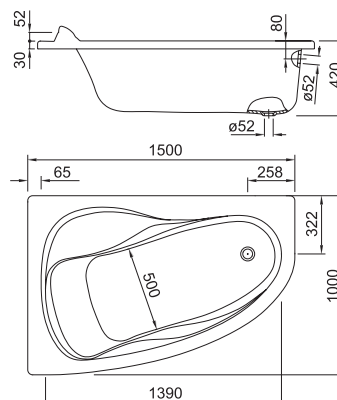

1500 x 1000
Acrylic bath

	Massage	Capacity	White
Ref. A248398000	Without massage	210 L	897 RON
Ref. A248401000	Panel optional		383 RON
Ref. A24F113000	Legs for bath		145 RON
Ref. A24L542000	Siphon ø 52		123 RON