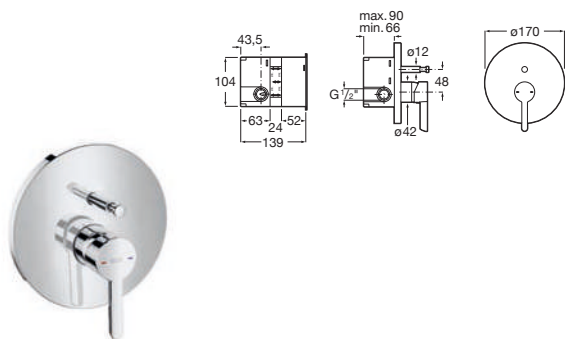

Built-in bath-shower mixer

Built-in bath-shower mixer with diverter
Chrome.
Ref. A5A0B7AC0K
342 RON