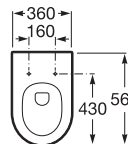

SUPRALIT® seat and cover with metal hinges
Ref. A8012A0..B
White
181 RON

SLIM seat and cover with soft-closing system
Ref. A801D12..3
White
160 RON