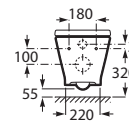

SUPRALIT® seat and cover with metal hinges, Easy Remove
Ref. A801D10..1
White
186 RON

SLIM seat and cover with soft-closing system
Ref. A801D12..3
White
160 RON