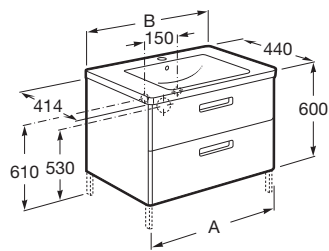

A	B
977	1000
777	800
577	600

150 806

Optional: installation with 2 legs.