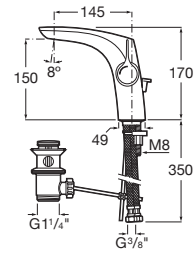

Single lever basin mixer with pop-up waste and flexible supply hoses. Chrome.
Ref. A5A333AC00
2 140 RON