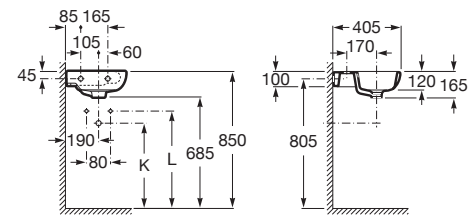

Corner basin

COMPACT

Application	K (siphon)	L
Wall-hung	530	610
Semipedestal	570	640

350 x 350 mm

Basin
with fixing kit
Ref. A32724C..0
White
571 RON

Reduced mobility basin*

700 x 570 mm

Basin
with fixing kit
Ref. A32724H..0
White
761 RON

Dimensions in mm.

Prices in RON without VAT. The present pricelist cancels the previous one.

*Product on request

Replace (..) in the product reference with the code of the chosen finish.