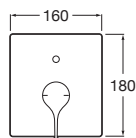

Built-in bath-shower mixer

Single-lever built-in bath-shower mixer with an automatic diverter. Chrome.

To be completed with RocaBox ref. A525869403

Ref. A5A0B3AC00

1 246 RON