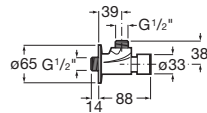

Shower faucet

Shower faucet. Angle shut-off cock. G1/2".
Chromed.
Ref. A5A2777C00
263 RON