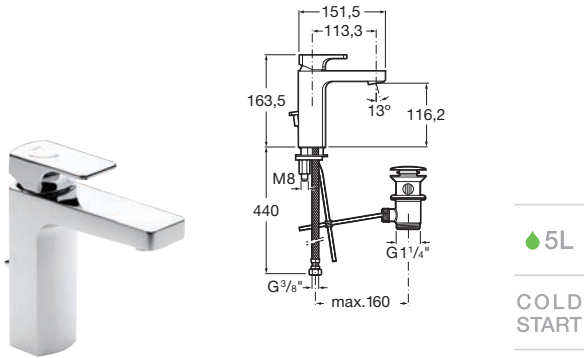

L90* / L90C* / Ceramic cartridge

Basin mixer

5L

COLD
START

Single-lever basin mixer with pop-up waste and flexible supply hoses. Cold start. Chrome.

Ref. A5A3E01C00
1 338 RON