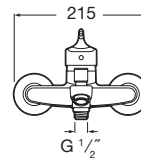

Basin mixer with chain connector and flexible supply hoses. Elbow handle for people with reduced mobility. Chrome.

Ref. A5A3123C00
384 RON

Wall-mounted bath-shower mixer

Wall-mounted bath-shower mixer with automatic diverter, handshower 1,70 m flexible hose and swivel wall bracket. Handle for people with reduced mobility. Chrome.