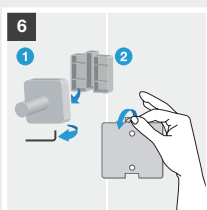

6 Assemble the support on the accessory and remove the adhesive protection. Do not touch with your fingers.