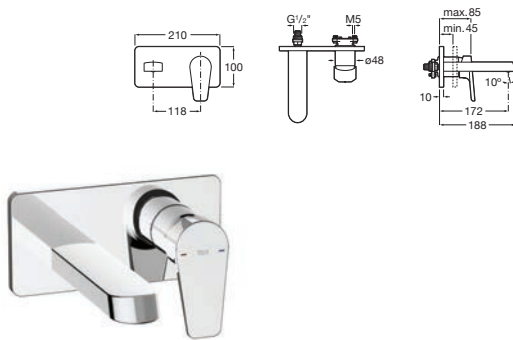

Built in basin mixer

Built-in basin mixer
Ref. A5A3A1BC0K
525 RON

To be completed with Box A525891203