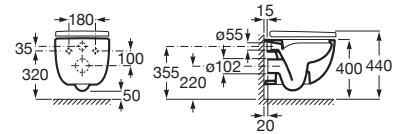

SUPRALIT® seat and cover with metal hinges
Ref. A8012AB..B
White
175 RON

SLIM seat and cover with soft-closing system
Ref. A8012B2..2
White
209 RON