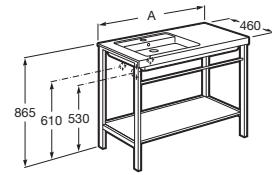

Structure

Stainless steel structure with towel rail and shelf, without washbasin

1200 mm (2 bowls)*
Ref. A856750001
3 855 RON

1100 mm*
Ref. A856749001
3 442 RON

900 mm*
Ref. A856748001
2 941 RON

800 mm*
Ref. A856747001
2 232 RON

600 mm*
Ref. A856746001
2 557 RON

A
1200
1100
900
800
600

Column

1200 mm
Ref. A856887806
(white glossy)*
1 668 RON

Ref. A856887322
(white/ash side panel)
1 569 RON

322	806

Prisma Basic

LED mirror

1100 mm
Ref. A812261000
1 510 RON

900 mm
Ref. A812259000
1 217 RON

800 mm
Ref. A812258000
1 111 RON

A
1100
900
800

Option: Demister foil
Ref. A812292000
293 RON

Prisma Comfort

LED mirror with integrated LED light and demister foil

1300 mm*
Ref. A812277000
2 468 RON

1100 mm
Ref. A812267000
2 090 RON

900 mm
Ref. A812265000
1 947 RON

A
1300
1100
900

Basins

Double vanity or wallmounted basin
with fixing set

1200 x 450 mm
Ref. A327540000
1 332 RON

Asymmetric vanity or wallmounted
basin with fixing set

1100 x 450 mm
Right
Ref. A327541000
1 332 RON

Left
Ref. A327542000
1 204 RON

900 x 450 mm
Right
Ref. A327543000*
1 602 RON

Left
Ref. A327544000*
1 822 RON

Wallhung or vanity basin with
installation kit.

800 x 450 mm
Ref. A327545000
1 882 RON

600 x 450 mm
Ref. A327546000
1 061 RON

Dimensions
in mm.

Prices in RON without VAT.
The present pricelist cancels the previous one.

*Product on request

Replace XXX in the product reference
with the code of the chosen finish.

322 White/Ash side panel
806 Glossy white