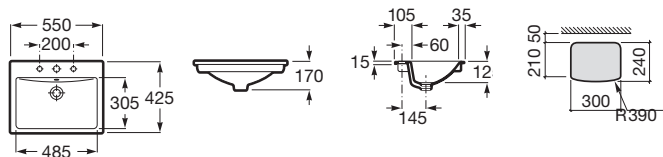

530	Totem / Minimal
610	Bottle

Diverta

550 x 425 mm
 Drop-in basin
Ref. A327116000
 White
663 RON

Diverta

500 x 380 mm
 Drop-in or built-in basin
 with fixing kit
Ref. A327114000
 White
576 RON

The Gap

	K (Trap)	L
Totem/Minimal	530	610
Bottle	610	640