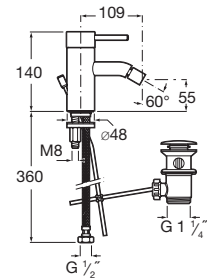

To be completed with universal built-in body
Ref. A525220603
282 RON

Bidet mixer

Single-lever bidet mixer with swivel flow regulator, pop-up waste and flexible supply hoses.

Chrome.
Ref. A5A6011C00
654 RON