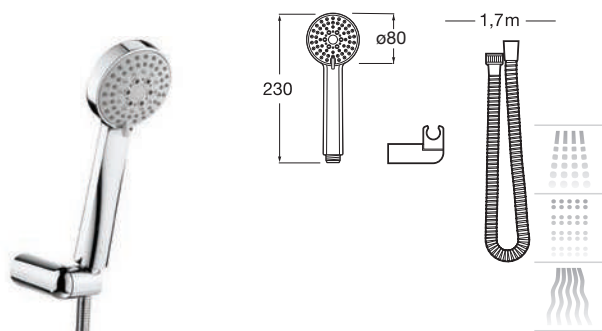

Shower set **Stella 80/3**

Shower set Stella 80/3. Hand shower with 3 functions, swivel bracket and flexible hose PVC 1,70 m.

Ref. A5B1303C00
159 RON