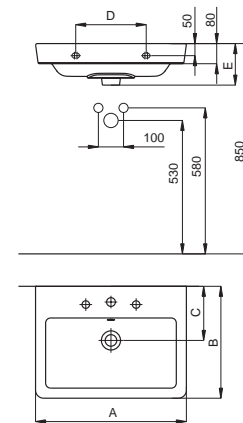

A	B	C	D	E
600	445	215	280	170
550	445	215	280	170
500	430	215	280	170