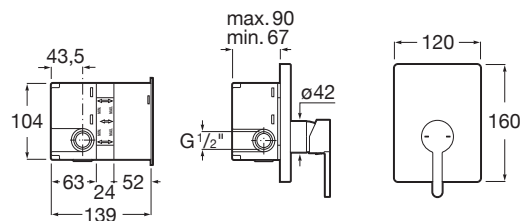

Built-in bath or shower mixer