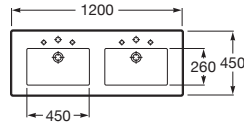

Prisma

1200 x 450 mm

Basin
with fixing kit
Ref. A327540000
White
1 332 RON