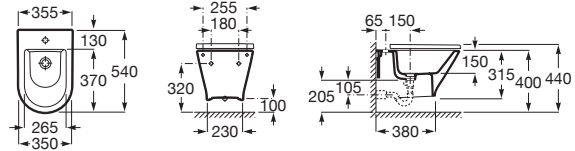

Wall-hung bidet with hidden fixation, Round