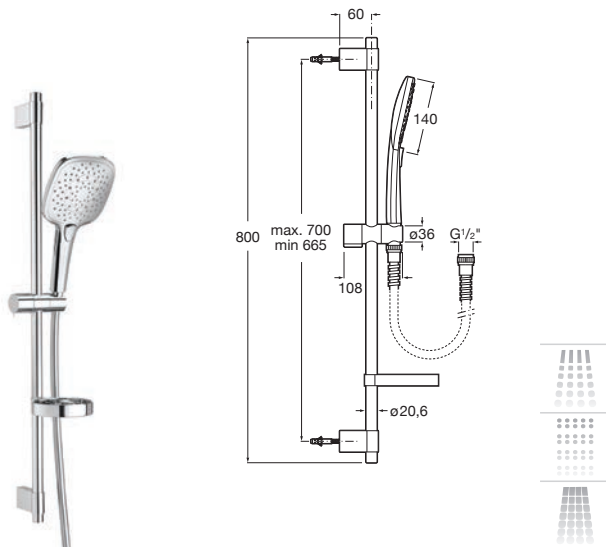

Shower kit **Plenum Square 140/3**

Shower kit Plenum Square 140/3, hand shower with 3 functions, slide bar 800 mm, soap dish and flexible hose satin 1,70 m. Chrome.

Ref. A5B1A10C00
515 RON