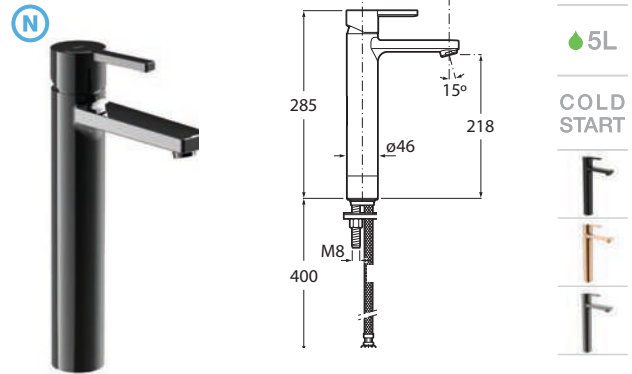

High spout single-lever basin mixer smooth body with aerator and flexible supply hoses
Cold start. Everlux.
Ref. A5A3B96..0⁽¹⁾
1 594 RON

CN RG NM