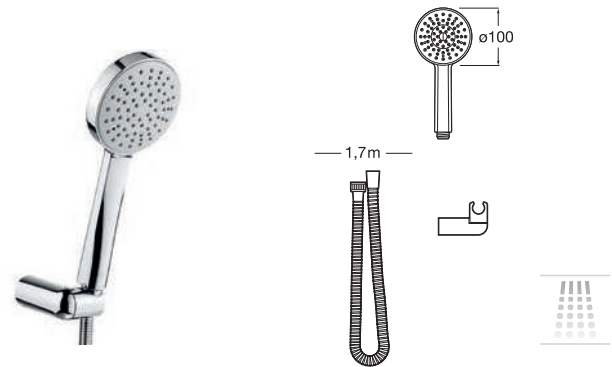

Ref. A5B1308C00
203 RON

Shower set **Stella 100/3**

Shower set Stella 100/3. Hand shower with 3 functions, swivel bracket and flexible hose PVC 1,70 m.

Ref. A5B1C03C00
184 RON

Shower set **Stella 100/1**

Shower set Stella 100/1. Hand shower with 1 function, swivel bracket and flexible hose PVC 1,70 m.