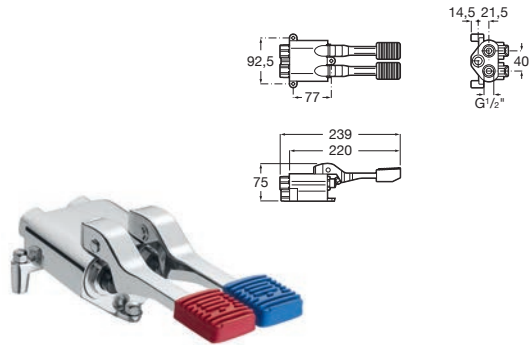

Foot controlling pedal

Foot pedal, self-closing mixer. Floor-mounted.
Ref. A505128600
913 RON