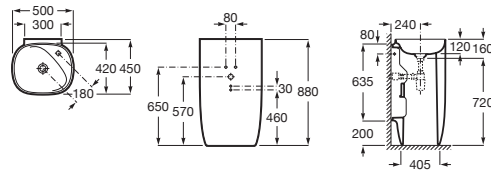

Basins Wall-hung

Beyond*

Totem basin

FINE CERAMIC

00 62 63 64 65 66

500 x 450 x 880 mm

Basin FINECERAMIC® with fixing kit. Includes universal waste with ceramic plug ø72 mm. Ref. A3270B0..0

White	Colour
17 388 RON	20 866 RON