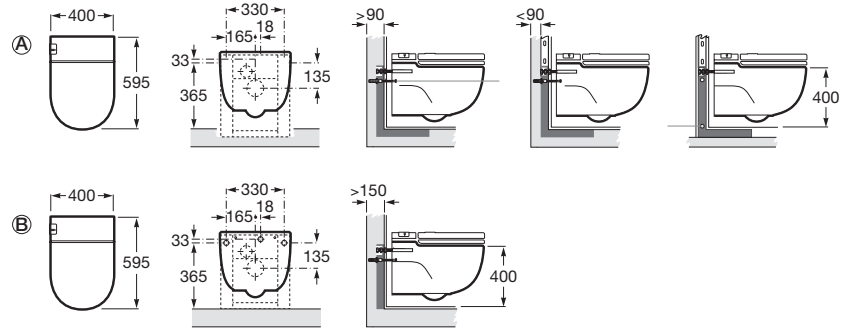

Wall-hung In-Tank*

WC with integrated cistern, seat and cover

COMPACT

4,5/3L