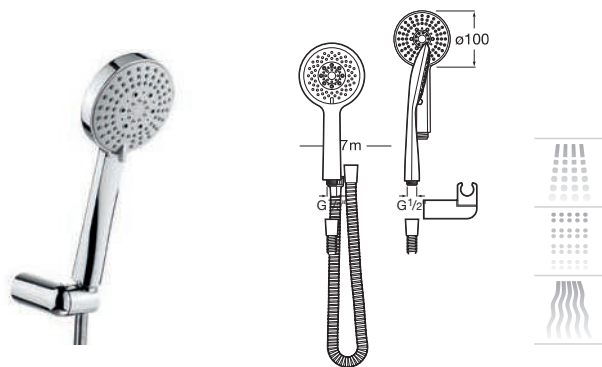

Shower set **Stella 100/3**

Shower set Stella 100/3. Hand shower with 3 functions, swivel bracket and flexible hose PVC 1,70 m.

Ref. A5B1C03C00
184 RON