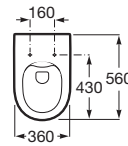

SUPRALIT® seat and cover with metal hinges
Ref. A8012A0..B
White
181 RON

SLIM seat and cover with soft-closing system
Ref. A801D12..3
White
160 RON