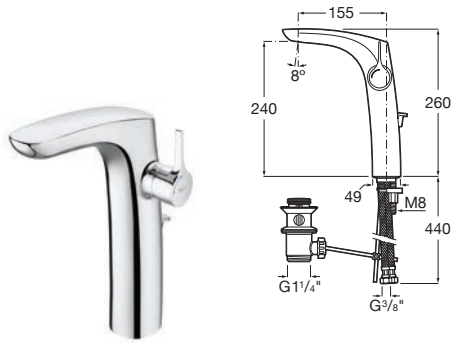

High spout basin mixer

5L

COLD START

High spout basin mixer with pop-up waste and flexible supply hoses. Cold start. Chrome.
Ref. A5A343AC00
2 463 RON