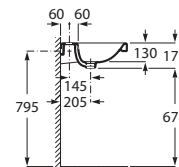

Replace (..) in the product reference with the code of the chosen finish.

The Gap ⁽¹⁾

1400 x 460 mm

Double bowl wall-hung basin with fixing kit

Ref. A3270MU..0

White

1 082 RON

Trap	K	L
Totem	530	610
Minimal		
Bottle	570	640