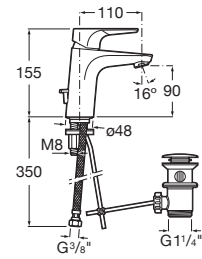

Single-lever basin mixer with aerator, pop-up waste and flexible supply hoses. Cold start. Chrome.
Ref. A5A3090C00
385 RON