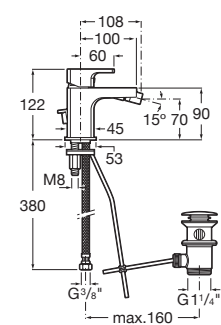

Bidet mixer, compact

COLD
START

Single-lever bidet mixer with swivel flow regulator, pop-up waste and flexible supply hoses.

Chrome.
Ref. A5A6A01C00
1 050 RON