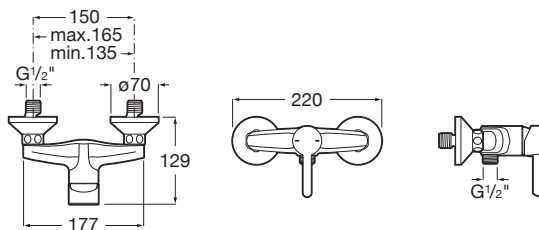

Wall-mounted shower mixer