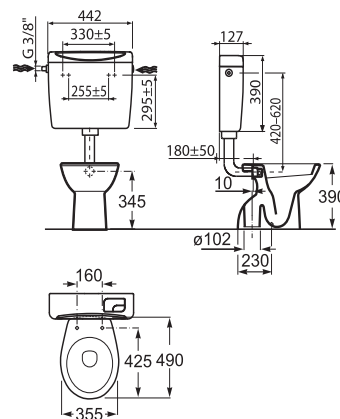

Wall-hung bidet

520 mm length
Wall-hung bidet
Ref. A355198..0
White
216 RON

Pack - Horizontal outlet

Single floorstanding WC, horizontal outlet with high plastic cistern with seat and cover, termoplast in a box

Ref. A34P197000
White
424 RON

Pack - Vertical outlet

Single floorstanding WC, vertical outlet with plastic cistern, with seat and cover, termoplast in a box

Ref. A34S198000
White
424 RON