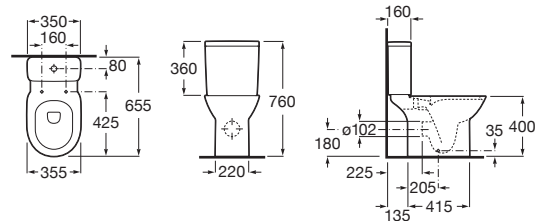

Dimensions in mm. Prices in RON without VAT. The present pricelist cancels the previous one.

Replace (.) in the product reference with the code of the chosen finish.