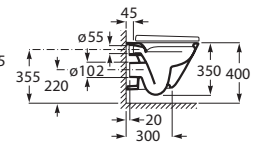

(N)

480 mm length
Wall-hung WC,
Rimless
Ref. A34647A..0
White
865 RON

Seat and cover with soft-closing system, metal hinges
Ref. A801732..4
White
401 RON

COMPACT

RIMLESS

Seat and cover with metal hinges,
Ref. A801730..4
White
249 RON