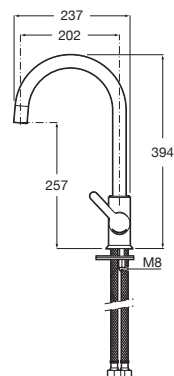

Mencia

Single-lever kitchen sink mixer

COLD
START

6L

Single-lever kitchen sink mixer with swivel spout, aerator and flexible supply hoses. Cold start. Chromed.

Ref. A5A7409C00
395 RON

Single-lever kitchen sink mixer

COLD
START

6L

Single-lever kitchen sink mixer with swivel spout, aerator and flexible supply hoses. Cold start. White.

Ref. A5A7409B00
480 RON

Single-lever kitchen sink mixer

COLD
START

6L

Single-lever kitchen sink mixer with swivel spout, aerator and flexible supply hoses. Cold start. Black.

Ref. A5A7409C00
480 RON

Single-lever kitchen sink mixer

COLD
START

6L

Single-lever kitchen sink mixer with swivel spout, aerator and flexible supply hoses. Cold start. Silver grey.

Ref. A5A7409CM0
480 RON