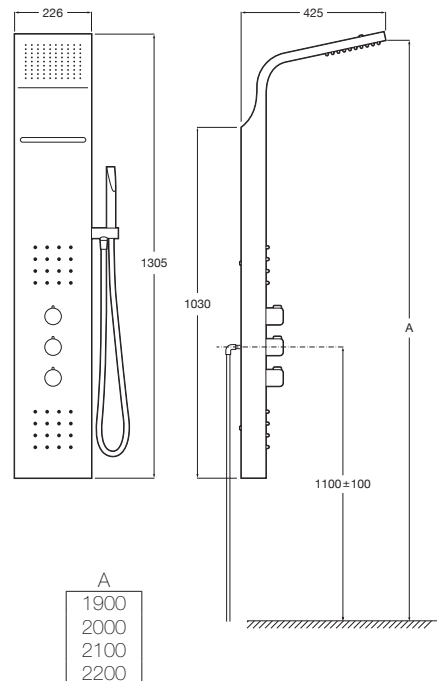

Essential 2.0

Thermostatic hydromassage column

Thermostatic hydromassage column
in stainless steel for shower tray.
Integrated jets
Ref. A2H0423000
3 205 RON

Evolution

Thermostatic hydromassage column

Thermostatic hydromassage column
in stainless steel for shower tray.
Integrated jets and cascade.
Ref. A2H0416000
5 253 RON