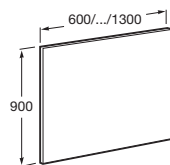

Luna mirror

Luna mirrors

1300 x 900 mm*
Ref. A812192000
934 RON

1000 x 900 mm*
Ref. A812189000
739 RON

700 x 900 mm*
Ref. A812184000
408 RON

ø 750 mm*
Ref. A812194000
617 RON

1200 x 900 mm*
Ref. A812191000
663 RON

900 x 900 mm*
Ref. A812188000
684 RON

600 x 900 mm
Ref. A812182000
408 RON

ø 550 mm*
Ref. A812193000
467 RON

1100 x 900 mm*
Ref. A812190000
815 RON

800 x 900 mm*
Ref. A812117000
543 RON

Admits antifog plate. To see compatible demister foils, see page 182.