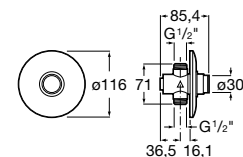

Urinal faucet

Urinal faucet. Built-in shut-off cock. G1/2".
Chromed.
Ref. A5A9077C00
282 RON