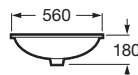

Berna

560 x 420 mm

Built-in basin
with fixing kit

Ref. A327871..1

White

539 RON