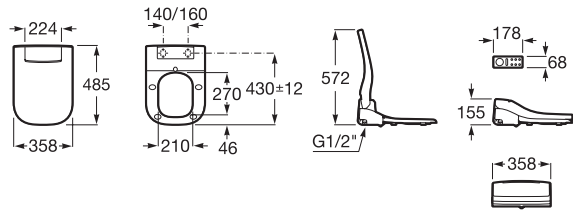

Multiclean® Premium/ Functions

Cleaning	Anal	YES
	Perineal	YES
	Oscillating	YES
	Pulsating	YES
	Water heating	YES
	Control of water pressure	5 levels
	Control of water temperature	3 levels
	Nozzle position setting	5 levels
	Removable nozzle	-
	No. of nozzles	1
Drying	Adjustable air temperature	3 levels
Seat	Heated Seat	3 levels
	User detection	YES
	Soft-Close System	YES
	Colours	White
	Courtesy light	YES
	Antibacterial material	YES

Control panel	Remote control	YES
	Side	-
	Direct access to functions	YES
	Automatic seat and cover control	-
	Silent mode	YES
	Clock	-
	Customized programming	YES
	Room temperature	-
	LCD screen	-
	Side auxiliary panel	YES
Hygiene	Odour elimination	YES
	Removable seat and cover	YES
	Self-cleaning nozzle	YES
Energy saving	Energy saving function	YES
	ON/OFF push button	YES