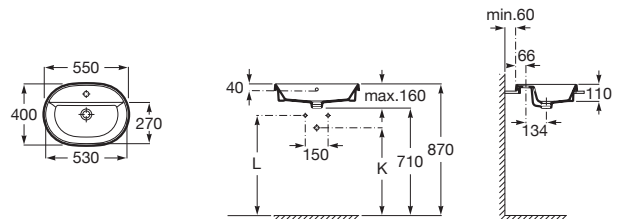

The Gap

(N)

550 x 400 mm

Drop-in basin
Ref. A3270Y6..0
White
478 RON

	K (Trap)	L
Totem/Minimal	530	610
Bottle	610	640