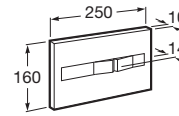

PL2 Dual

Plate PL2 Dual
Operating plate
Chrome
Ref. A890096001
130 RON

Plate PL2 Dual
Operating plate
Chrome Matt
Ref. A890096002
130 RON