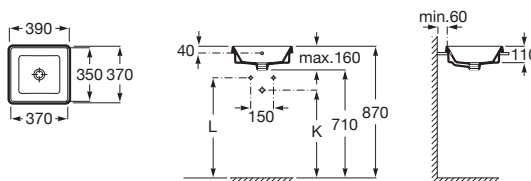

K (Trap)	L
Totem/Minimal	530	610
Bottle	610	640