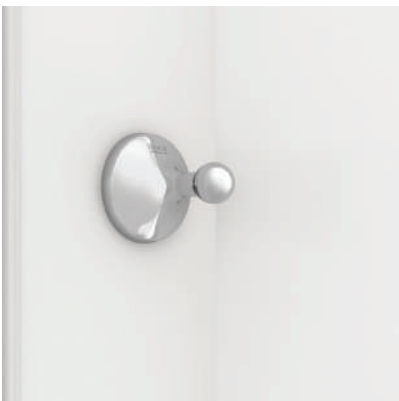

Wall-mounted toilet brush holder
Ref. A816829001
103 RON

Classica

Designed with round shapes and curvaceous lines inspired by the warmth and delicacy. This is the expression of the new sensuality.

Elegance