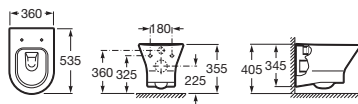

Wall-hung WC

COMPATIBLE

535 mm

Wall-hung WC
Ref. A346640000
White
473 RON

Soft-closing seat and cover
Ref. A80164A004
White
278 RON

SLIM, Soft-closing seat and cover
Ref. A801C4200U
White
167 RON

Wall-hung WC with nozzle
Ref. A34664T000
496 RON

Seat and cover
Ref. A801640004
White
160 RON