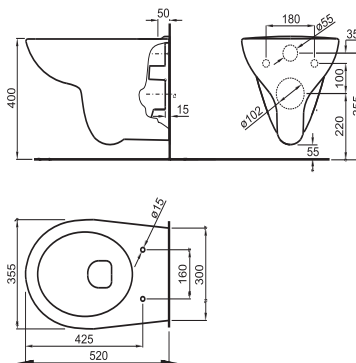

Wall-hung WC

520 length
Wall-hung WC
Ref. A346196..0
White
190 RON

Soft-closing seat and cover
Ref. A801292..P
White
91 RON

Seat and cover
Ref. A801290..P
White
64 RON