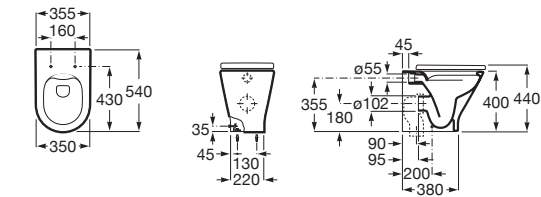

Single floorstanding WC Round, Rimless

(N)

540 mm length

Back to wall single floorstanding WC Rimless with dual outlet

Ref. A3470N7..0

White

1056 RON

SUPRALIT® seat and cover with soft-closing system, metal hinges, Easy Remove

Ref. A801D12..1

White

278 RON

BTW

RIMLESS

COMPATIBLE

SUPRALIT® seat and cover with metal hinges, Easy Remove

Ref. A801D10..1

White

186 RON

SLIM seat and cover with soft-closing system

Ref. A801D12..3

White

160 RON

Wall-hung WC Square

540 mm length

Wall-hung WC

Ref. A346477..0

White

666 RON

Seat and cover with soft-closing system with metal hinges

Ref. A801472..4

White

223 RON

COMPATIBLE