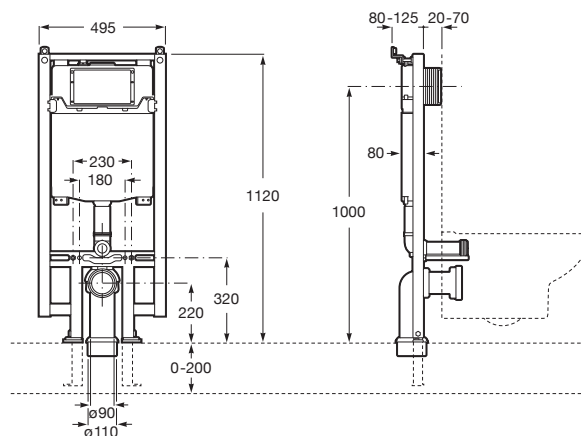

1. COMPACT
2. ◆◆○ 6/3L
   - ◆◆○ 4,5/3L
   - ◆◆○ 4/2L

Built-in structure with compact dual-flush cistern for wall-hung WC. Minimum depth horizontal outlet: 80 mm. Minimum depth vertical outlet: 90/110 mm (DN90/DN100). Axial distance of 180 and 230 mm. Elbow $\varnothing$ 90/ $\varnothing$ 110. Metallic profile capable of withstanding 400 kg. Adjustable feet from 0-200 mm with braking system. Upper hydraulic connections.
Ref. A890073020
843 RON