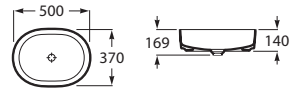

White	Colour ⁽¹⁾
1 009 RON	1 211 RON

FINE CERAMIC

Trap	K
Totem	530
Minimal	
Bottle	570

Dimensions in mm.

Prices in RON without VAT. The present pricelist cancels the previous one.

*Product on request

Replace (..) in the product reference with the code of the chosen finish.