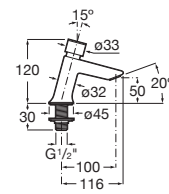

Deck-mounted basin faucet

ONE WATER

6L

Basin faucet with aerator. G1/2". Flow: 6 l/m.
Automatic closing: 15 sec. Chromed.
Ref. A5A4277C00
271 RON