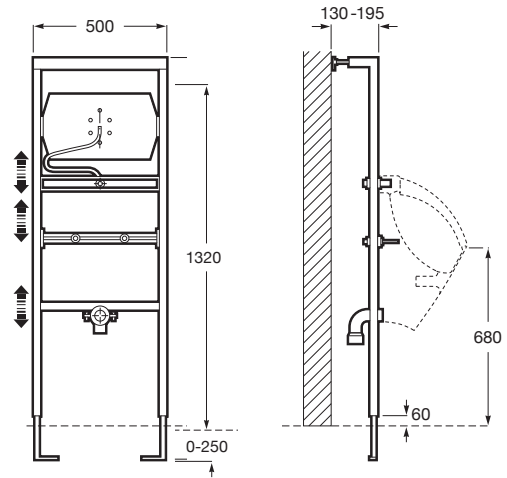

Accessibility and comfort

Duplo Handicapped*

Frame for fixing grab rails.
Right / left installation
Ref. A890090600
415 RON

Silent in wall

Noise absorption joint
Ref. A890063000
40 RON

| Naia

Faucets

Faucets collections