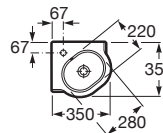

COMPACT

Application	K (siphon)	L
Wall-hung	530	610
Semipedestal	600 Bottle	660

Meridian

350 x 350 mm
Basin
with fixing kit
Ref. A32724C..0
White
571 RON

COMPACT

Application	K (siphon)	L
Wall-hung	530	610
Semipedestal	570	640