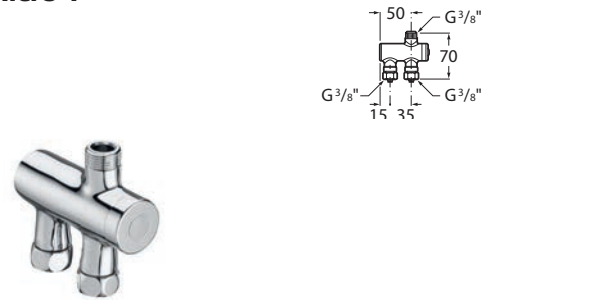

Basin faucets / Thermostatic

Micro-T*

Thermostatic Micro-T Premixed water. Chrome.
Ref. A5A0179C00
670 RON