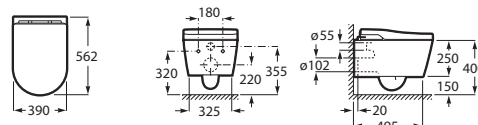

4/2L

**680 mm length**Back to wall WC Rimless
with dual-flush mechanism 4/2 L.**Ref. A80306L001****10 938 RON**

RIMLESS®

**562 mm length**

Wall-hung WC, Rimless

Ref. A803060001**8 941 RON****In-Wash® / Functions**