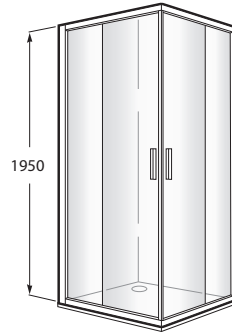

±6 mm

MaxiClean