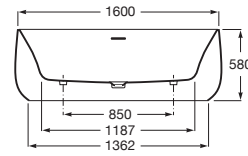

1600 x 750

Oval free-standing SURFEX® bath. Includes click-clack waste and siphon.

	Capacity	White
Ref. A248465000	217 L	26 275 RON