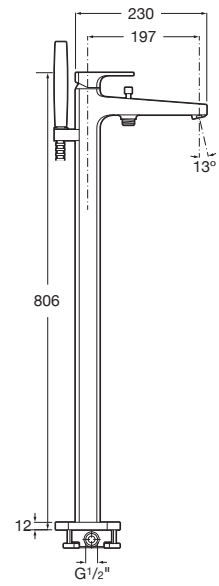

Chrome.

Ref. A5A2701C00

3 743 RON

Wall-mounted spout Square

Wall-mounted spout Square.

Chrome.

Ref. A525308900

274 RON