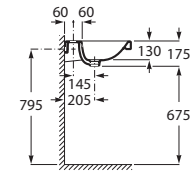

The Gap

Wall-hung basin, double ⁽¹⁾

1400 x 460 mm

Double bowl wall-hung basin with fixing kit

Ref. A3270MU..0

White

1 082 RON

Trap	K	L
Totem	530	610
Minimal		
Bottle	570	640

Wall-hung basin

1000 x 460 mm

Wall-hung or vanity basin with fixing kit

Ref. A3270MA..0

White

644 RON

Wall-hung basin

800 x 460 mm

Wall-hung or vanity basin with fixing kit

Ref. A3270MO..0

White

620 RON

Wall-hung basin

600 x 460 mm

Wall-hung or vanity basin with fixing kit

Ref. A3270M1..0

White

589 RON

Dimensions in mm.

Prices in RON without VAT. The present pricelist cancels the previous one.

Replace (..) in the product reference with the code of the chosen finish.

⁽¹⁾ Available second quarter 2021