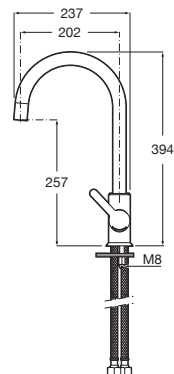

Mencia

Single-lever kitchen sink mixer

COLD
START

6L

Single-lever kitchen sink mixer with swivel spout, aerator and flexible supply hoses. Cold start. Chromed.

Ref. A5A7409C00
395 RON

Single-lever kitchen sink mixer

COLD
START

6L

Single-lever kitchen sink mixer with swivel spout, aerator and flexible supply hoses. Cold start. White.

Ref. A5A7409B00
480 RON

Single-lever kitchen sink mixer

COLD
START

6L

Single-lever kitchen sink mixer with swivel spout, aerator and flexible supply hoses. Cold start. Black.

Ref. A5A7409C00
480 RON

Single-lever kitchen sink mixer

COLD
START

6L

Single-lever kitchen sink mixer with swivel spout, aerator and flexible supply hoses. Cold start. Silver grey.

Ref. A5A7409CM0
480 RON