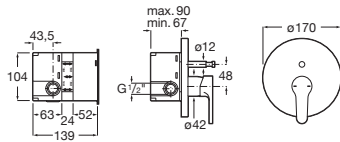

Built-in bath-shower mixer

Built-in bath-shower mixer with diverter.
Chrome.
Ref. A5A0B6AC0K
305 RON