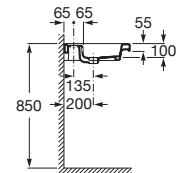

Prisma

1100 x 450 mm

Basin
with fixing kit
Ref. A327541000
White
1 322 RON