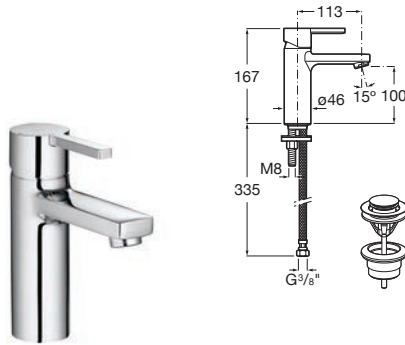

Basin mixer

5L

COLD
START

Single-lever mixer basin with smooth body and flexible supply hoses. Includes click-clack waste.
Cold start. Chrome.
Ref. A5A3296C00*
395 RON