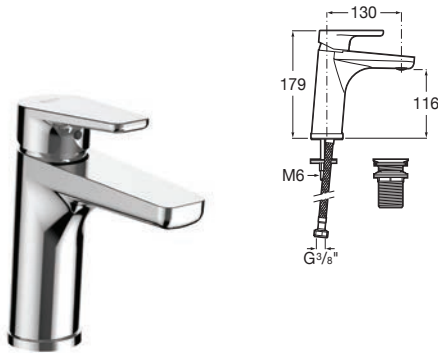

Anara / Ceramic cartridge

Basin mixer

7L

COLD
START

Single-lever basin mixer with aerator, click-clack waste and flexible supply hoses.
Cold start. Chrome.
Ref. A5A301BC0K
368 RON