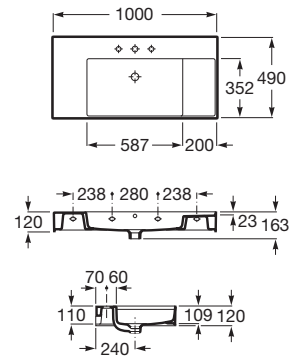

Wall-hung or vanity basins

FINE CERAMIC

00 62 63 64 65 66

1000 x 490 mm

Basin FINECERAMIC®
with fixing kit
Ref. A32752A..0

White	Colour*
2 337 RON	2 804 RON

FINE CERAMIC

00 62 63 64 65 66

800 x 490 mm

Basin FINECERAMIC®
with fixing kit
Ref. A32752B..0

White	Colour*
2 104 RON	2 525 RON

FINE CERAMIC

00 62 63 64 65 66

600 x 490 mm

Basin FINECERAMIC®
with fixing kit
Ref. A32752C..0

White	Colour*
1 416 RON	1 699 RON

Dimensions in mm. Prices in RON without VAT. The present pricelist cancels the previous one.

*Product on request

Replace (..) in the product reference with the code of the chosen finish.