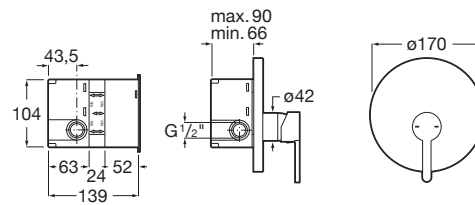

Built-in bath or shower mixer