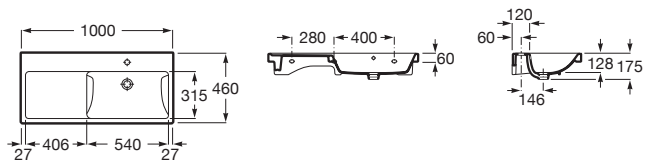

The Gap

1000 x 460 mm

Wall-hung or vanity basin with fixing kit

Ref. A3270ME..0

White

689 RON

Dimensions
in mm.

Prices in RON without VAT.
The present pricelist cancels the previous one.

Replace (..) in the product reference with the
code of the chosen finish.

⁽¹⁾ Available second quarter
2021