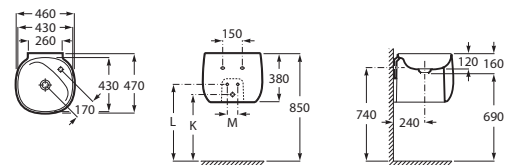

Beyond*

FINE CERAMIC

00 62 63 64 65 66

460 x 470 x 380 mm

Basin FINECERAMIC®. Includes universal waste with ceramic plug ø72 mm. Ref. A3270B1..0

White	Colour
2 958 RON	3 550 RON

	K	L	M
Totem	530	610	80
Minimal	530	610	80
Bottle	610	550