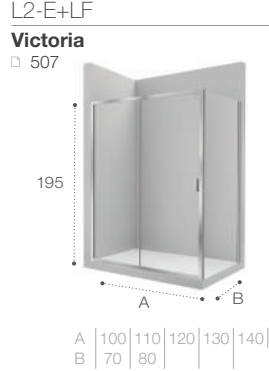

Enclosures for shower, front entrance (between 2 walls)