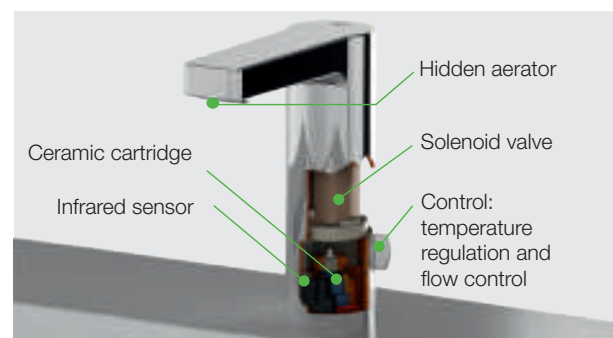

Electronic mixer