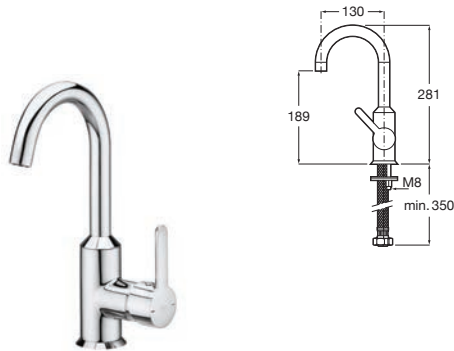

Carelia

Single-lever kitchen sink mixer