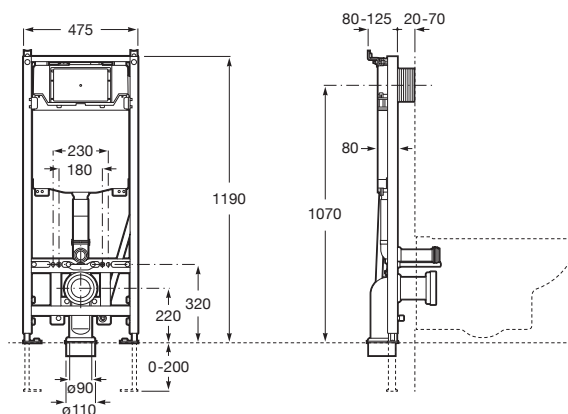

- ◆◆○ 6/3L
- ◆◆○ 4,5/3L
- ◆◆○ 4/2L

Built-in structure with compact dual-flush cistern, inlet flexible pipe for Smart Toilets, corrugated pipe and installation accessories. Minimum depth horizontal outlet: 80 mm. Minimum depth vertical outlet: 107/125 mm (DN90/DN100). Height 1,190 mm and elbow $\varnothing$ 90/ $\varnothing$ 110. Axial distance of 180 and 230 mm. Recommended for the installation of wall-hung Inspira In-Wash®. Adjustable feet from 0-200 mm with braking system. Upper hydraulic connections.
Ref. A890078020
981 RON