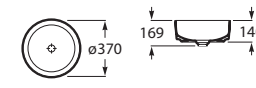

White	Colour ⁽¹⁾
1 009 RON	1 211 RON

FINE CERAMIC

Trap	K
Totem	530
Minimal	
Bottle	570

Dimensions in mm.

Prices in RON without VAT. The present pricelist cancels the previous one.

*Product on request

Replace (..) in the product reference with the code of the chosen finish.