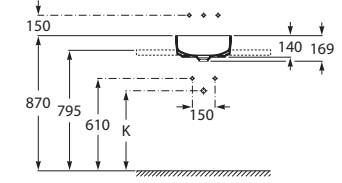

White	Colour ⁽¹⁾
1 009 RON	1 211 RON

FINE CERAMIC

Trap	K
Totem	530
Minimal	
Bottle	570

Dimensions in mm.

Prices in RON without VAT. The present pricelist cancels the previous one.

*Product on request

Replace (..) in the product reference with the code of the chosen finish.