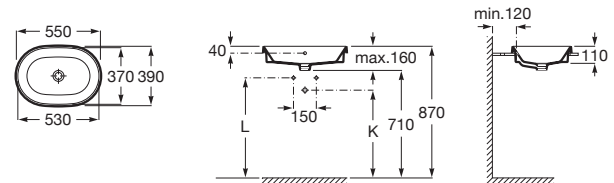

The Gap

(N)

550 x 390 mm

Drop-in basin
Ref. A3270Y5..0
White
478 RON

	K (Trap)	L
Totem/Minimal	530	610
Bottle	610	640