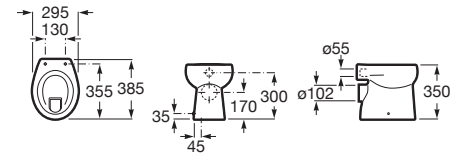

Seat for Baby WC pan
Ref. A801PB6004
235 RON