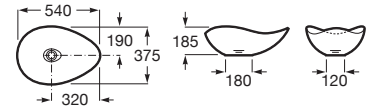

Inspira Round

00 62 63 64 65 66

500 x 370 mm

Basin FINECERAMIC®
Including universal waste with
ceramic plug ø 72 mm.
Ref. A327520..0

White	Colour* (1)
1 138 RON	1 366 RON

ø 370 mm

Basin FINECERAMIC®
Including universal waste with
ceramic plug ø 72 mm.
Ref. A327523..0

White	Colour* (1)
1 009 RON	1 211 RON

FINE
CERAMIC®

Ohtake

540 x 375 mm

Basin FINECERAMIC®.
Ref. A327A13..0

White	Colour
669 RON	867 RON

FINE
CERAMIC®

00 62 63 64 65 66

Ohtake

ø 375 mm

Basin FINECERAMIC®.
Ref. A327A15..0

White	Colour
622 RON	716 RON

FINE
CERAMIC®

00 62 63 64 65 66