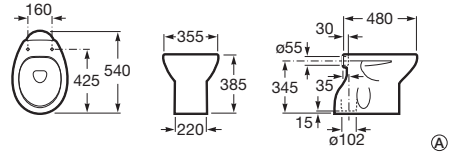

SUPRALIT® seat and cover with
soft-closing system, metal hinges
Ref. A801B62..B
White
207 RON

SLIM seat and cover with
soft-closing system
Ref. A801392..1
White
124 RON