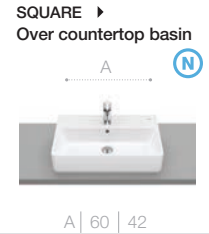

Product range

SQUARE ▶ Close-coupled WC Rimless

Close-coupled WC, compact Rimless

Close-coupled WC, comfort height

Floorstanding WC, Rimless

Wall-hung WC

Wall-hung WC, Rimless

Wall-hung WC, compact, Rimless

Floorstanding bidet

Wall-hung bidet