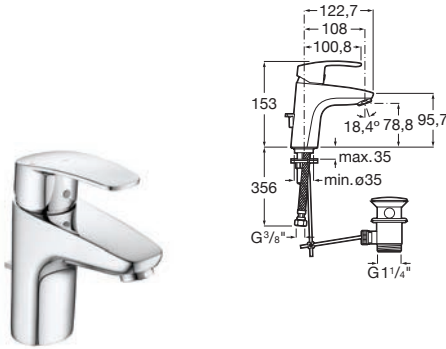

Monodin-N / Ceramic cartridge

Basin mixer

5L

COLD
START

Single-lever basin mixer. With aerator, pop-up waste and flexible supply hoses.
Cold Start. Chrome.
Ref. A5A3098C00
366 RON