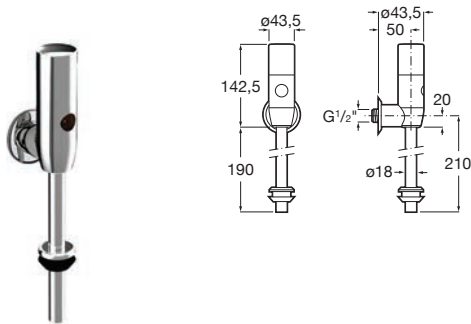

Sentronic-V / Sentronic-S / Electronic

Urinal electronic fluxor Sentronic-V

Urinal 1/2" electronic fluxor
Powered by one 9 V. alkaline battery.
Chromed
Ref. A5A9A79C00
1 957 RON