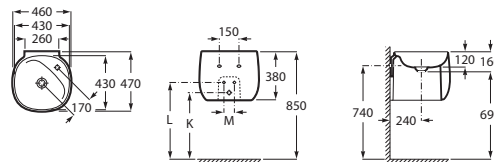

Wall-hung basins with integrated semi-pedestal

FINE CERAMIC

- 00
- 62
- 63
- 64
- 65
- 66

460 x 470 x 380 mm

Basin FINECERAMIC®. Includes universal waste with ceramic plug ø72 mm. Ref. A3270B1..0

White	Colour
2 958 RON	3 550 RON

	K	L	M
Totem	530	610	80
Minimal			
Bottle	610	550