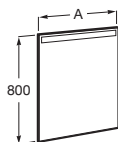

Eidos*

LED mirror

1200 mm
Ref. A812358000
1 409 RON

900 mm
Ref. A812360000
1 031 RON

600 mm
Ref. A812355000
767 RON

1100 mm
Ref. A812361000
1 283 RON

800 mm
Ref. A812356000
893 RON

500 mm
Ref. A812354000
704 RON

1000 mm
Ref. A812357000
1 157 RON

700 mm
Ref. A812359000
830 RON