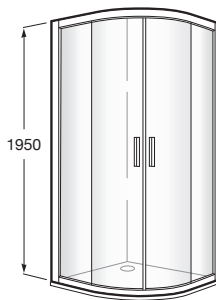

±6 mm

MaxiClean