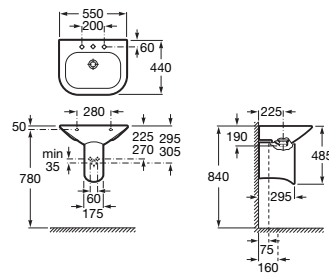

Nexo

550 x 440 mm
Basin with fixing kit
Ref. A327642000
White
208 RON

Pedestal
Ref. A337641000
White
298 RON

Semi-pedestal with fixing kit
Ref. A337642000
White
129 RON