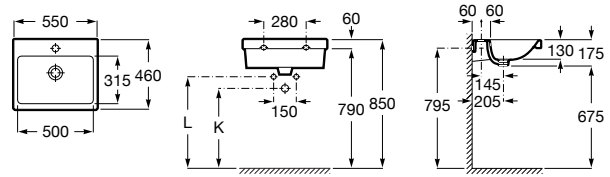

Replace (..) in the product reference with the code of the chosen finish.

⁽¹⁾ Available second quarter 2021

The Gap

Wall-hung basin ⁽¹⁾

(N)

Trap	K	L
Totem	530	610
Minimal		640
Bottle	570	

550 x 460 mm

Wall-hung or vanity basin with fixing kit