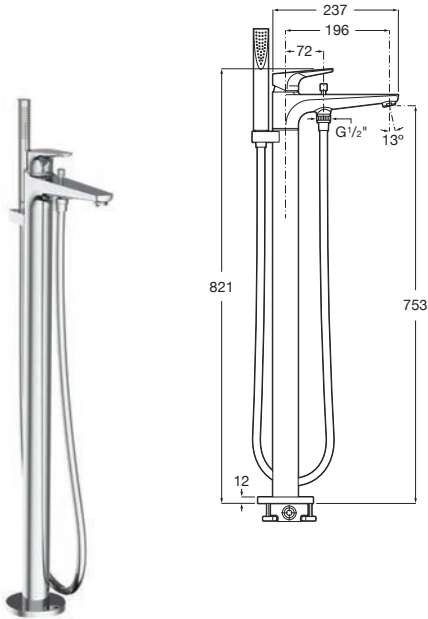

Floorstanding bath-shower mixer

(N)

Floorstanding bath-shower column with automatic diverter, hand shower, integrated shower bracket and flexible.
Chrome.

Ref. A5A2790C00
3 270 RON