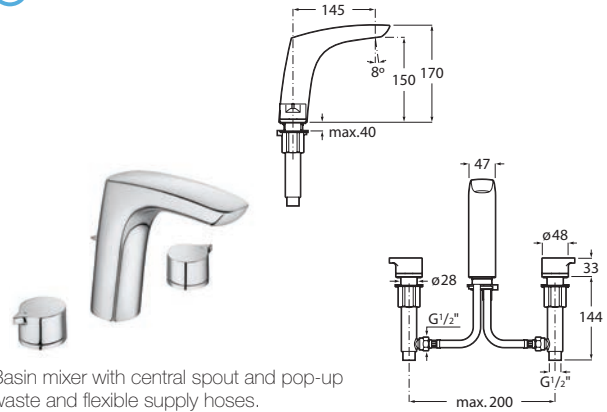

(N)

Basin mixer with central spout and pop-up waste and flexible supply hoses. Chrome.
Ref. A5A443AC00
1 509 RON

Built-in single-lever basin mixer

5L

Single-lever built-in basin mixer. Chrome.
Ref. A5A353AC00
1 318 RON