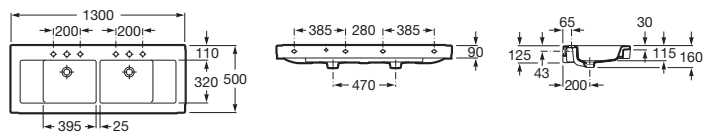

Stratum-N

1300 x 500 mm

Basin
with fixing kit
Ref. A327630..0
White
1 492 RON

1100 x 500 mm

Basin
with fixing kit
Ref. A327631..0
White
1 359 RON

900 x 500 mm

Basin
with fixing kit
Ref. A327632..0
White
1 186 RON