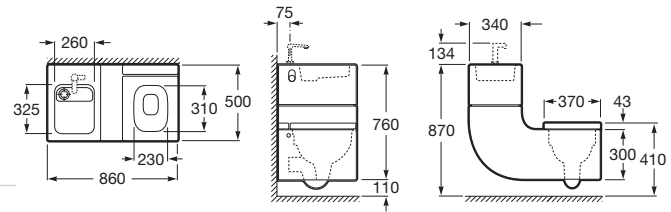

W+W*

Basin and WC 2 in 1

COMPACT

6/3L

Basin WC and Singles faucet
Includes cover
Ref. A893020001
18 037 RON