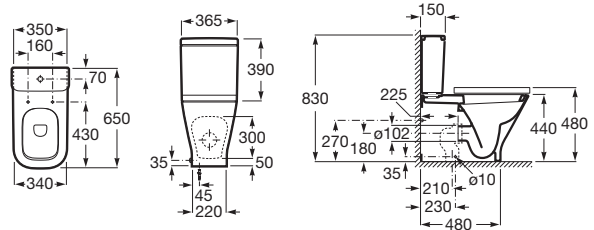

The Gap

Comfort height close-coupled WC

COMFORT

COMPATIBLE

4,5/3L

650 mm length

Close-coupled WC with dual outlet. Height 440 mm
White

Ref. A34247C00U
692 RON