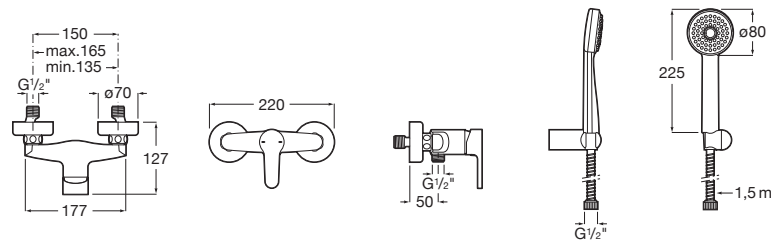

Wall-mounted shower mixer

Single-lever shower mixer with handshower,
1.50 m flexible hose and swivel shower bracket.
Chrome.

Ref. A5A206AC0K
314 RON