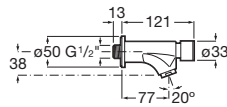

Basin faucet

ONE WATER

6L

Wall-mounted basin faucet with aerator G1/2". Flow: 6 l/m.
Automatic closing: 15 sec. Chromed.
Ref. A5A7877C00
254 RON