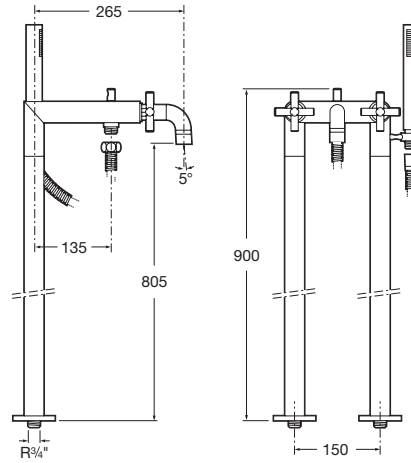

Loft

Floorstanding bath-shower mixer*

Floorstanding bath-shower mixer with automatic diverter, handshower, 1.75 m flexible hose, bracket and vertical supply columns.
Chromed.

Ref. A5A2743C00
5 709 RON