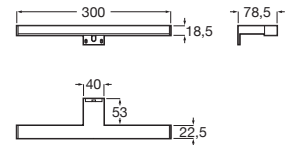

Starlight

Spotlight Starlight
300 mm
Ref. A813092100
231 RON