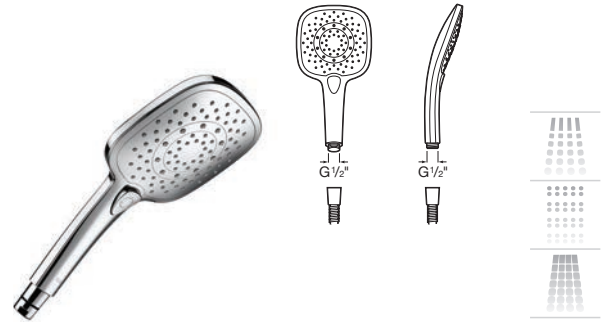

Hand shower Plenum Square 140/3

Hand shower with 3 functions:
Rain, RainStorm and Pulse
ø 140 mm. Chrome.
Ref. A5B1110C00
162 RON