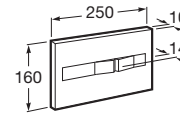

PL2.A

Plate PL2.A Dual
Operating plate
Chrome
Ref. A890196001
135 RON