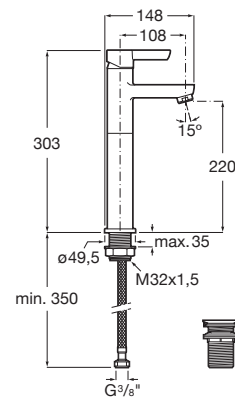

Basin mixer

Single-lever high neck basin mixer. Smooth
body with aerator, click-clack waste and
flexible supply hoses.
Chrome.
Ref. A5A377AC0K
394 RON

Bidet mixer

Single-lever bidet mixer with aerator, pop-up
waste and flexible supply hoses.
Chrome.
Ref. A5A607AC0K
215 RON