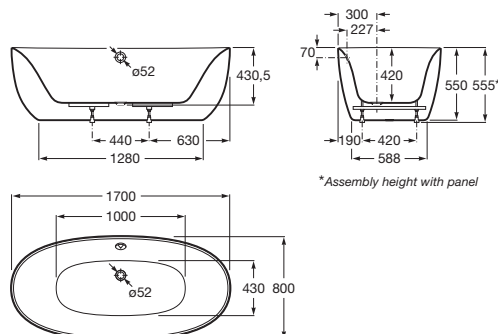

*Assembly height with panel

1700 x 800

Acrylic bath

	Massage	Capacity	White
Ref. A248313000	Without massage	175 L	13 114 RON