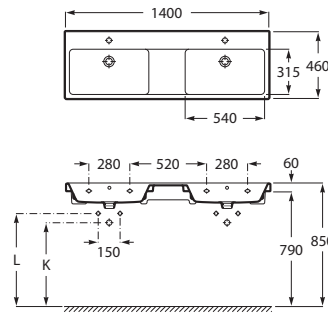

Trap	K	L
Totem	530	610
Minimal		
Bottle	570	640