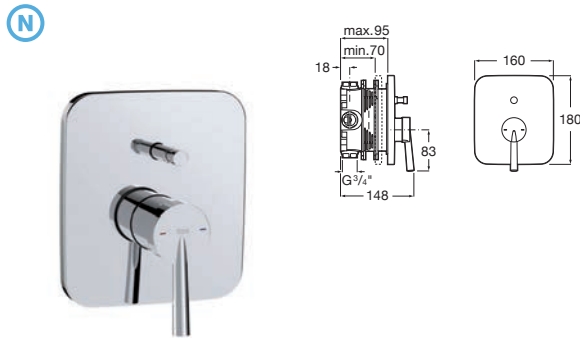

Built-in bath-shower mixer

Built-in bath-shower mixer with automatic diverter.
Chrome.

To be completed with RocaBox A525869403
Ref. A5A0B6DC00
906 RON