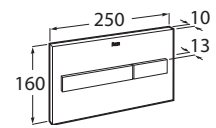

Plate PL7 Dual
Operating plate
Matt black
Ref. A890088206
130 RON