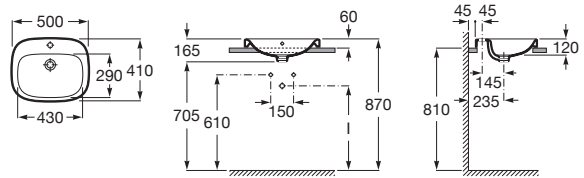

Debba

500 x 410 mm

Drop-in basin
Ref. A32799M..0
White
305 RON

K (siphon)

530	Totem / Minimal
610	Bottle