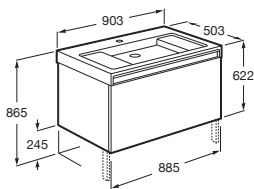

Unik⁽¹⁾

Includes base unit and basin. The basin is always supplied in white finish.

900 mm*
Ref. A851067806
9 188 RON

Base Unit	Washbasin
A857061806	A327632000