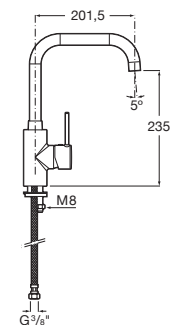

Targa

Single-lever kitchen sink mixer

Single-lever kitchen sink mixer with retractable swivel spout, aerator and flexible supply hoses. Chrome.

Ref. A5A8160C00
1301 RON

Single-lever kitchen sink mixer

Single-lever kitchen sink mixer with swivel spout, aerator and flexible supply hoses. Chromed

Ref. A5A8460C00
804 RON

Single-lever kitchen sink mixer

Kitchen sink mixer with retractable swivel spout, aerator and flexible supply hoses. Chromed

Ref. A5A8560C00
805 RON

Single-lever kitchen sink mixer

Kitchen sink mixer with swivel spout, aerator and flexible supply hoses. Chromed

Ref. A5A8360C00
526 RON