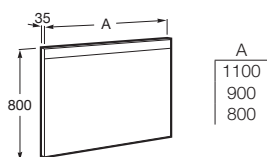

Prisma Basic

LED mirror

1100 mm
Ref. A812261000
1 510 RON

900 mm
Ref. A812259000
1 217 RON

800 mm
Ref. A812258000
1 111 RON

Prisma Comfort

LED mirror with integrated LED light and demister foil

1300 mm*
Ref. A812277000
2 468 RON