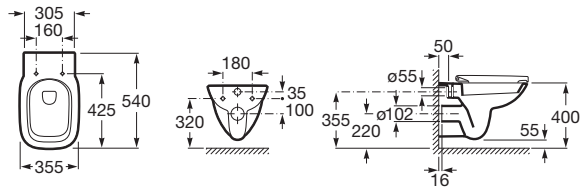

Wall-hung WC Square, Rimless

540 mm length

Wall-hung WC
Square, Rimless
Ref. A34699L..0
White
352 RON

SUPRALIT® seat and
cover with soft-closing
system, metal hinges
Ref. A8019D2..B
White
192 RON

Seat and cover with
soft-closing system,
metal hinges
Ref. A8019D2..4
White
183 RON