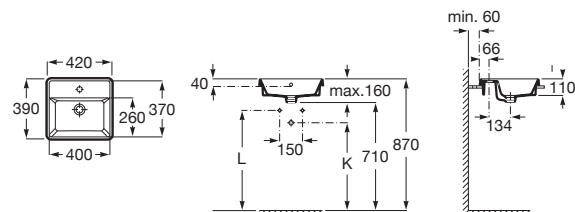

The Gap

(N)

420 x 390 mm ⁽¹⁾

Drop-in basin
Ref. A3270Y9..0
White
453 RON

	K (Trap)	L
Totem/Minimal	530	610
Bottle	610	640

Dimensions in mm. Prices in RON without VAT. The present pricelist cancels the previous one.

Replace (..) in the product reference with the code of the chosen finish.

⁽¹⁾ Available second quarter