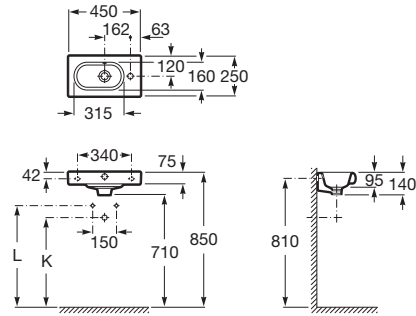

*Product on request

Replace (..) in the product reference with the
code of the chosen finish.

Meridian

450 x 250 mm
Wash-stand
with fixing kit
Ref. A327248..0
White
508 RON

COMPACT

Application	K (siphon)	L
Wall-hung	530	610
Semipedestal	570 Bottle	640