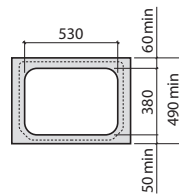

K	J
Totem	530	610
Minimal	530	610
Bottle	570	640