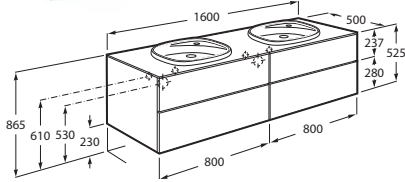

Base unit for drop in basins Beyond⁽¹⁾

402 806

4 drawers

1600 mm*

For washbasins 585 mm⁽¹⁾

Ref. A851419806 (glossy white) - 16 250 RON

Ref. A851419402 (textured city oak) - 16 250 RON

Base Unit	Countertop
A857145XXX A857145XXX	A857265432

2 drawers

1200 mm*

For washbasin 585 mm. Right.⁽¹⁾

Ref. A851413806 (glossy white) - 10 957 RON

Ref. A851413402 (textured city oak) - 10 957 RON

Base Unit	Countertop
A857145XXX A857147XXX	A857253432

1200 mm*

For washbasin 585 mm. Left.⁽¹⁾

Ref. A851412806 (glossy white) - 10 957 RON

Ref. A851412402 (textured city oak) - 10 957 RON

Base Unit	Countertop
A857145XXX A857147XXX	A857252432

⁽¹⁾The washbasin is ordered separately

Dimensions in mm.

Prices in RON without VAT. The present pricelist cancels the previous one.

*Product on request

Replace XXX in the product reference with the code of the chosen finish.

402 Textured city oak
806 Glossy white