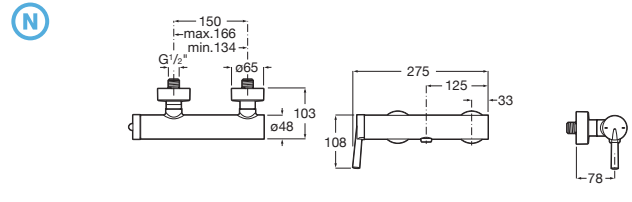

Wall-mounted shower mixer*

Wall-mounted shower mixer.
Chrome.

Ref. A5A216DC00
981 RON