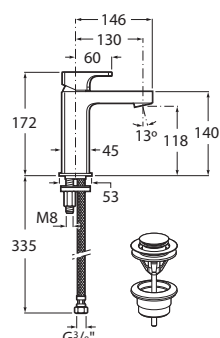

Single-lever basin mixer with smooth body and flexible supply hoses. Includes click-clack waste.

Cold start. Chrome.
Ref. A5A3B01C00
974 RON

Mezzo basin mixer, compact

MEZZO

5L

COLD
START

Mezzo single-lever basin mixer with smooth body and flexible supply hoses. Includes click-clack waste.