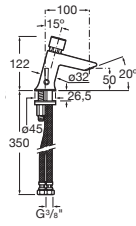

Instant / Self-closing

Deck-mounted basin mixer

6L

Basin mixer with aerator. G3/8". Flow: 6 l/m.
Automatic closing: 15 sec. Chromed.
Ref. A5A3177C00
651 RON