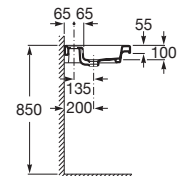

Prisma

1100 x 450 mm

Basin
with fixing kit
Ref. A327542000
White
1 204 RON