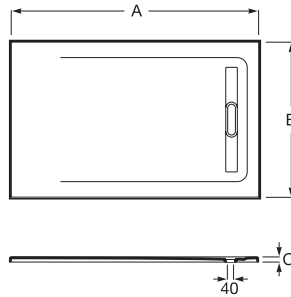

A	B	C
2000	1000	35
2000	800	35
1600	1000	33
1600	800	31
1200	1000	31
1200	800	28
1000	800	28

- 10
- 20
- 40
- 63
- 64
- 65
- 66

Dimensions		
2000 x 1000 x 35	Ref. AP6017D03E801..0	6 399 RON
2000 x 800 x 35	Ref. AP6017D032001..0	4 729 RON
1600 x 1000 x 33	Ref. AP6016403E801..0	4 729 RON
1600 x 800 x 31	Ref. AP60164032001..0	3 723 RON
1200 x 1000 x 31	Ref. AP6014B03E801..0	3 622 RON
1200 x 800 x 28	Ref. AP6014B032001..0	2 817 RON
1000 x 800 x 28	Ref. AP6013E832001..0	2 817 RON

Essential

Order, together with the Aquos shower tray, the Stonex® lid or the metal grid.

Dimensions		
1000	Ref. A276362000	152 RON
800	Ref. A276360000	134 RON

Dimensions		
1000	Ref. A276358..0	679 RON
800	Ref. A276356..0	679 RON

Colour range

Replace (..) of the reference with the code of the chosen color.

Dimensions in mm.

Prices in RON without VAT. The present pricelist cancels the previous one.

*Product on request

Replace (..) in the product reference with the code of the chosen finish.