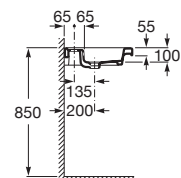

Prisma

900 x 450 mm*

Basin
with fixing kit
Ref. A327543000
White
1 602 RON

Dimensions
in mm.

Prices in RON without VAT.
The present pricelist cancels the previous one.

*Product on request

Replace (..) in the product reference with the
code of the chosen finish.