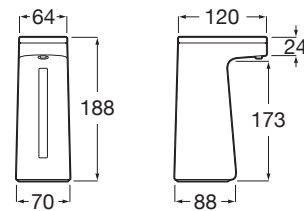

Public

Soap or hydroalcoholic gel dispenser with sensor.

General technical data

Soap or hydroalcoholic gel dispenser with sensor. Powered by four 1.5V LR6 (AA) batteries. ABS. 250 ml. White

Ref. A818013009
252 RON

· Installation:	Countertop
· Material:	ABS
· Capacity:	250 ml
· Color:	White