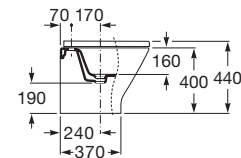

Cover with metal hinges
Ref. A806470..4
White
224 RON

Dimensions in mm. Prices in RON without VAT. The present pricelist cancels the previous one.

Replace (..) in the product reference with the code of the chosen finish.

⁽¹⁾ Available second quarter 2021