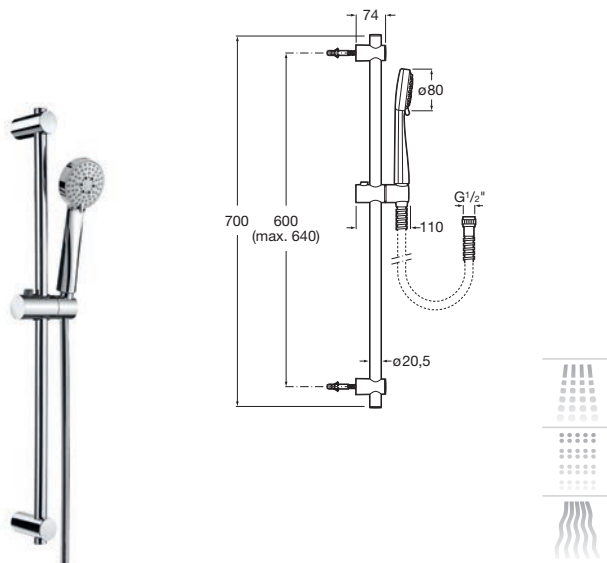

Shower kit Stella 80/3

Shower kit Stella 80/3. Hand shower with 3 functions, slide bar 700 mm. Flexible hose PVC 1.70 m Chrome.

Ref. A5B1403C00
272 RON