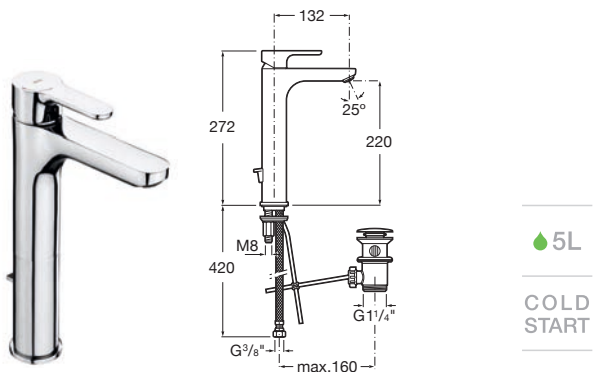

High spout basin mixer

5L

COLD
START

High spout single-lever basin mixer, XL handle.
With aerator, pop-up waste and flexible supply hoses.
Cold Start. Chrome
Ref. A5A3C09C00
696 RON