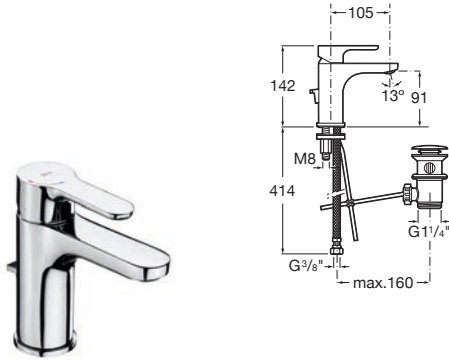

L20 / Ceramic cartridge

Basin mixer

5L

COLD
START

Single-lever basin mixer with XL handle.
With aerator, pop-waste and flexible supply hoses
Cold start. Chrome.
Ref. A5A3I09C00
331 RON