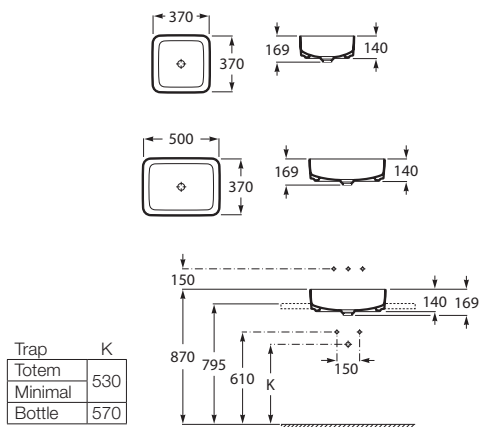

Inspira Square

00 62 63 64 65 66

500 x 370 mm

Basin FINECERAMIC®
Including universal waste with ceramic plug ø 72 mm.
Ref. A327530..0

White	Colour*
1 317 RON	1 580 RON

370 x 370 mm

Basin FINECERAMIC®
Including universal waste with ceramic plug ø 72 mm.
Ref. A327532..0

White	Colour*
1 145 RON	1 374 RON

FINE CERAMIC®