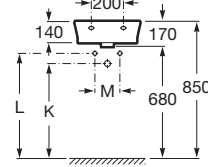

Application	K (sifon)	L	M
Wall-hung	530	610	150
Semipedestal	570	640	80

	A	B	F
	450	420	370
	400	320	335
	350	320	285

450 x 420 mm
Basin with fixing kit
Ref. A327477..0
White
330 RON

350 x 320 mm
Basin with fixing kit
Ref. A327479..0
White
240 RON

400 x 320 mm
Basin with fixing kit
Ref. A327478..0
White
273 RON

Semi-pedestal
for basins 400 and 350 mm
Ref. A337472..0
White
261 RON

COMPACT