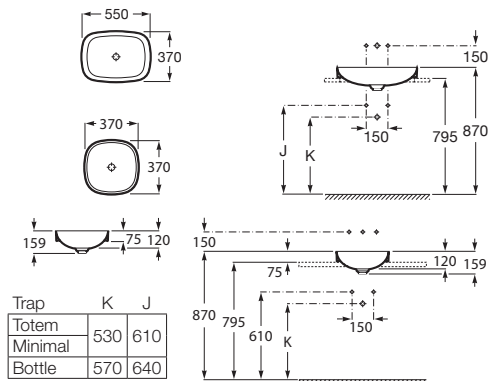

Drop-in basins Inspira Square

550 x 370 x 75 mm
Basin FINECERAMIC®
Including universal waste with ceramic plug ø 72 mm.
Ref. A327534..0

White	Colour*
1 261 RON	1 514 RON

370 x 370 x 75 mm
Basin FINECERAMIC®
Including universal waste with ceramic plug ø 72 mm.
Ref. A32753R..0

White	Colour*
1 060 RON	1 272 RON

00 62 63 64 65 66

FINE CERAMIC®

Drop-in basins Inspira Soft

550 x 370 x 75 mm
Basin FINECERAMIC®
Including universal waste with ceramic plug ø 72 mm.
Ref. A327504..0

White	Colour*
1 194 RON	1 434 RON

370 x 370 x 75 mm
Basin FINECERAMIC®
Including universal waste with ceramic plug ø 72 mm.
Ref. A32750R..0

White	Colour*
981 RON	1 178 RON

00 62 63 64 65 66

FINE CERAMIC®

Drop-in basins Inspira Round

550 x 370 x 75 mm
Basin FINECERAMIC®
Including universal waste with ceramic plug ø 72 mm.
Ref. A327527..0

White	Colour*
1 261 RON	1 514 RON

ø 370 x 75 mm
Basin FINECERAMIC®
Including universal waste with ceramic plug ø 72 mm.
Ref. A32752R..0

White	Colour*
947 RON	1 136 RON

00 62 63 64 65 66

FINE CERAMIC®

Built-in basins Inspira*

605 x 390 mm*
Basin
with fixing kit
Ref. A327535..0

White	Colour*
2 184 RON	2 621 RON

495 x 390 mm*
Basin
with fixing kit
Ref. A327536..0

White	Colour*
1 539 RON	1 848 RON

00 62 63 64 65 66

FINE CERAMIC®

Dimensions in mm.

Prices in RON without VAT.
The present pricelist cancels the previous one.

*Product on request

Replace (..) in the product reference with the code of the chosen finish.