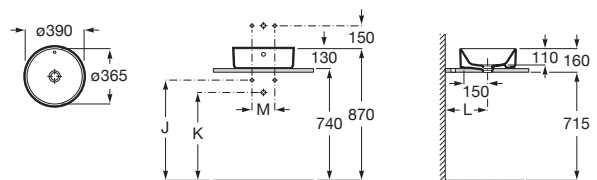

The Gap

$\varnothing 390$ mm

Over countertop basin

Ref. A3270MJ..0

White

328 RON

Dimensions
in mm.

Prices in RON without VAT.
The present pricelist cancels the previous one.

Replace (..) in the product reference with the
code of the chosen finish.