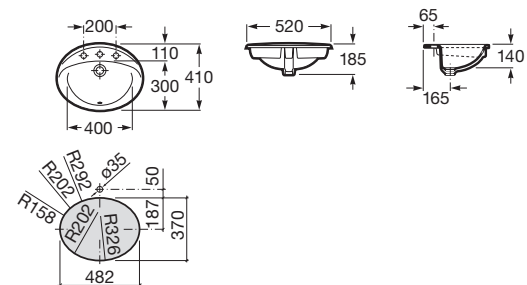

Rodeo

520 x 410 mm

Drop-in basin

Ref. A327866..0

White

362 RON