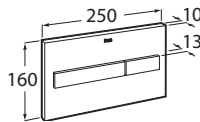

PL7.A

Plate PL7.A Dual
Operating plate
Matt White
Ref. A890188207
140 RON

Plate PL7.A Dual
Operating plate
Matt Black
Ref. A890188206
140 RON

Plate PL7.A Dual
Operating plate
White Glass
Ref. A890188309
238 RON

Plate PL7.A Dual
Operating plate
Black Glass
Ref. A890188308
238 RON