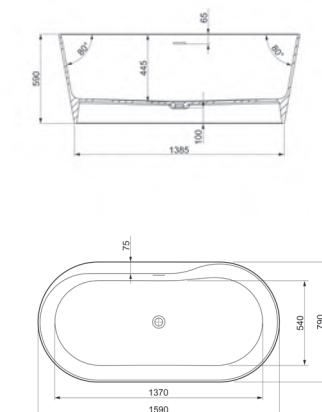

Baths / Stonex®

Ariane*

STONEX®

1650 x 750

Stonex® bath. Includes waste drain (ø 52 mm) and integrated overflow

	Massage	Capacity	White
Ref. A248470000	Without massage	240 L	8 308 RON

Raina*

STONEX®