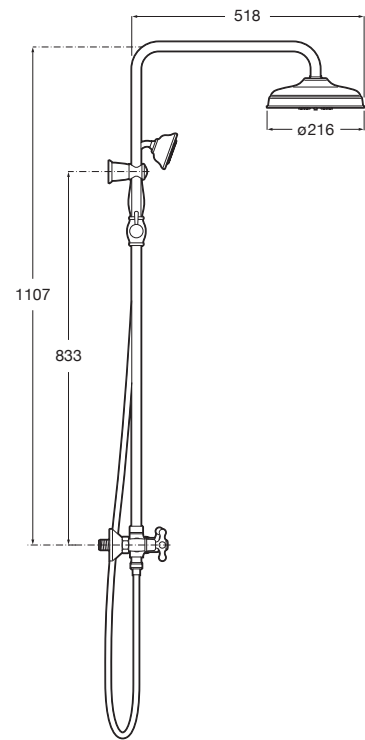

Built-in valve*

Built-in valve
Ref. A5A154BC00
314 RON