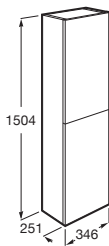

Column*

1504 mm

- Ref. A857427806 (glossy white) - 1 132 RON
- Ref. A857427153 (glossy anthracite grey) - 1 132 RON
- Ref. A857427447 (matt light grey) - 1 132 RON
- Ref. A857427434 (nordic ash) - 1 132 RON
- Ref. A857427402 (city oak) - 1 132 RON