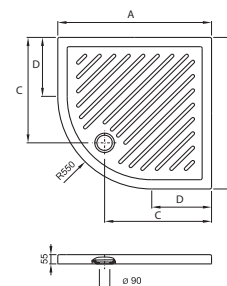

Dimensions	Ref.	White
900 x 900 x 55	Ref. A374124000	463 RON
800 x 800 x 55	Ref. A374128000	381 RON
Waste 90 ø	Ref. A506404400	167 RON

A	B	C	D
900	900	625	350
800	800	525	250