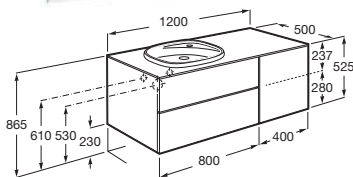

Base unit for drop in basins Beyond⁽¹⁾

402 806

4 drawers

1600 mm*

For washbasins 585 mm⁽¹⁾

Ref. A851419806 (glossy white) - 16 250 RON

Ref. A851419402 (textured city oak) - 16 250 RON

Base Unit	Countertop
A857145XXX A857145XXX	A857265432

2 drawers

1200 mm*

For washbasin 585 mm. Right.⁽¹⁾

Ref. A851413806 (glossy white) - 10 957 RON

Ref. A851413402 (textured city oak) - 10 957 RON

Base Unit	Countertop
A857145XXX A857147XXX	A857253432

1200 mm*

For washbasin 585 mm. Left.⁽¹⁾

Ref. A851412806 (glossy white) - 10 957 RON

Ref. A851412402 (textured city oak) - 10 957 RON

Base Unit	Countertop
A857145XXX A857147XXX	A857252432

⁽¹⁾The washbasin is ordered separately

Dimensions in mm.

Prices in RON without VAT. The present pricelist cancels the previous one.

*Product on request

Replace XXX in the product reference with the code of the chosen finish.

402 Textured city oak
806 Glossy white