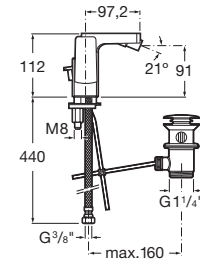

Single-lever bidet mixer with swivel flow regulator, pop-up waste and flexible supply hoses.

Cold Start Chrome.
Ref. A5A6301C00
1 697 RON