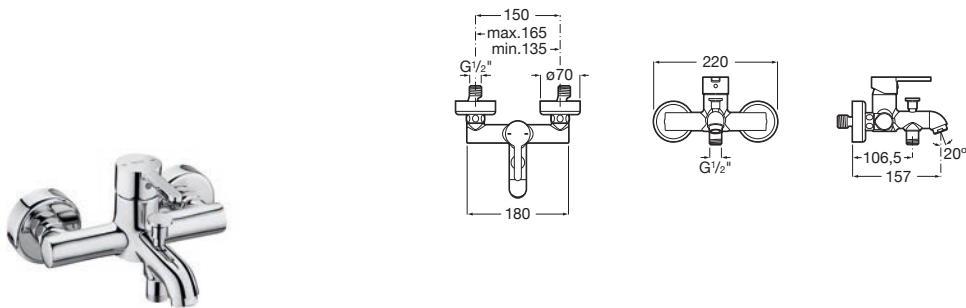

Wall-mounted bath-shower mixer

Single-lever bath-shower mixer with automatic diverter.

Chrome.
Ref. A5A028AC0K
495 RON