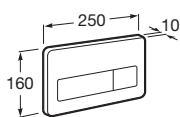

PL3 antivandal*

Plate PL3 Single
Stainless steel
operating plate
Ref. A890097104
521 RON