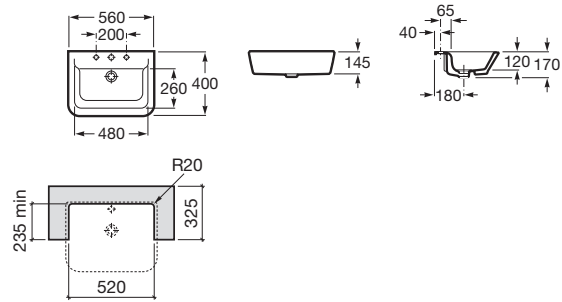

Semi-recessed basin

560 x 400 mm

Basin
Ref. A32747S..0
White
386 RON