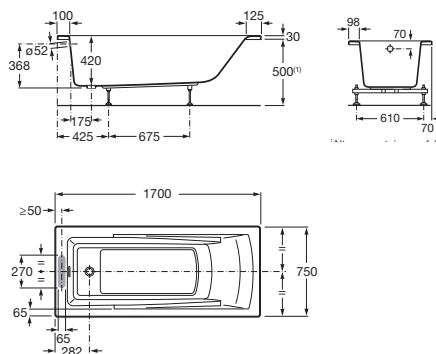

Hall*

ACRYLIC

1700 x 750

Acrylic bath

	Massage	Capacity	White
Ref. A248162000	Without massage	195 L	3 256 RON
Ref. A24F061000	Headrest included		
Ref. A506404600	Siphon ø 52		189 RON

Baths / Acrylic

Vythos*