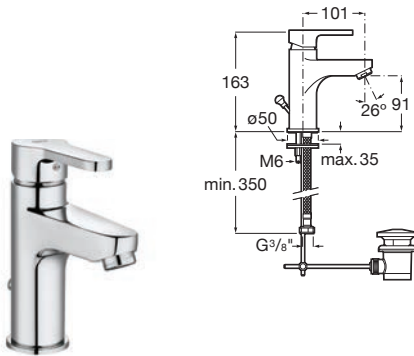

Arola / Ceramic cartridge

Basin mixer

5L

COLD
START

Single-lever basin mixer.
With aerator, pop-up waste and flexible supply hoses.
Cold start. Chrome.
Ref. A5A306AC0K
253 RON