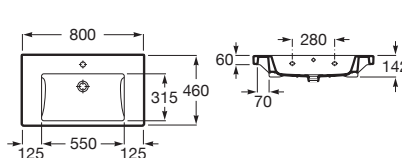

The Gap ⁽¹⁾

1400 x 460 mm

Double bowl wall-hung basin with fixing kit

Ref. A3270MU..0

White

1 082 RON

Trap	K	L
Totem	530	610
Minimal		
Bottle	570	640

The Gap

1000 x 460 mm

Wall-hung or vanity basin with fixing kit

Ref. A3270MA..0

White

644 RON

The Gap

800 x 460 mm

Wall-hung or vanity basin with fixing kit

Ref. A3270MO..0

White

620 RON

The Gap

600 x 460 mm

Wall-hung or vanity basin with fixing kit

Ref. A3270M1..0

White

589 RON

Dimensions in mm. Prices in RON without VAT. The present pricelist cancels the previous one.

Replace (..) in the product reference with the code of the chosen finish.

⁽¹⁾ Available second quarter 2021