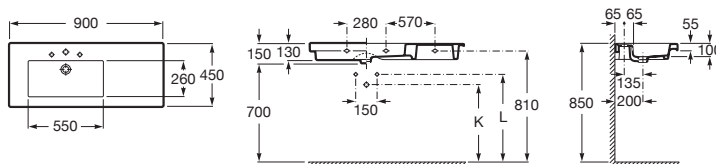

Prisma

900 x 450 mm*

Basin
with fixing kit
Ref. A327544000
White
1 822 RON