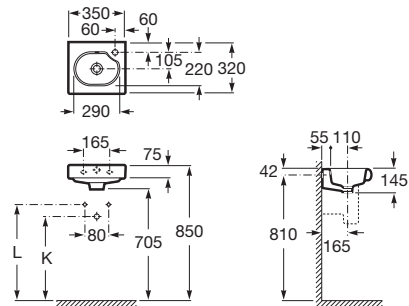

Meridian

350 x 320 mm
Wash-stand
with fixing kit
Ref. A327249..0
White
374 RON

Semi-pedestal
for wash-stand
with fixing kit
Ref. A337242..0
White
366 RON

Towel rail*
(possible on both sides)
Ref. A816291001
Chrome
300 RON

COMPACT

Application	K (siphon)	L
Wall-hung	530	610
Semipedestal	600 Bottle	660