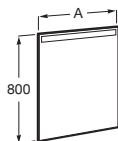

Eidos*

LED mirror

1200 mm
Ref. A812358000
1 409 RON

900 mm
Ref. A812360000
1 031 RON

600 mm
Ref. A812355000
767 RON

1100 mm
Ref. A812361000
1 283 RON

800 mm
Ref. A812356000
893 RON

500 mm
Ref. A812354000
704 RON

1000 mm
Ref. A812357000
1 157 RON

700 mm
Ref. A812359000
830 RON