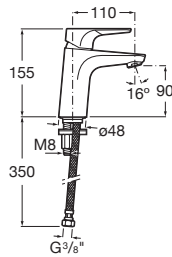

5L

COLD
START

Single-lever basin mixer with aerator, smooth body and flexible supply hoses. Cold Start. Chrome.
Ref. A5A3290C00
320 RON