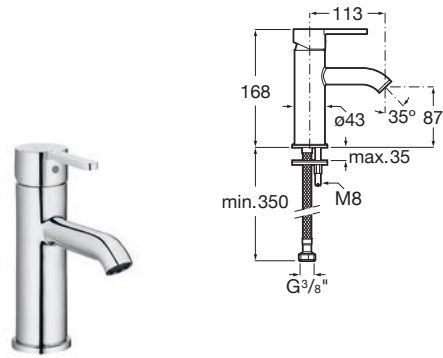

Basin mixer

5L

COLD
START

Single-lever basin mixer smooth body with aerator and flexible supply hoses. Cold start. Chrome.
Ref. A5A328AC0K
254 RON