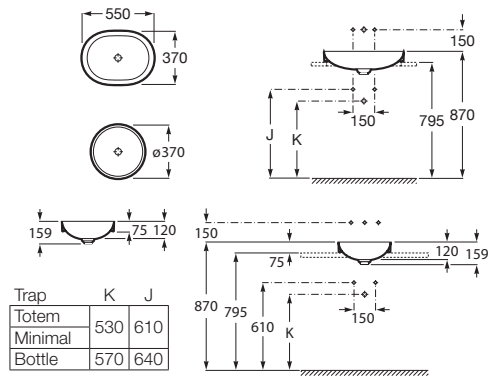

Inspira Soft

00 62 63 64 65 66

550 x 370 mm

Basin FINECERAMIC®
Including universal waste with ceramic
plug ø 72 mm.
Ref. A327504..0

White	Colour*
1 194 RON	1 434 RON

370 x 370 mm

Basin FINECERAMIC®
Including universal waste with ceramic
plug ø 72 mm.
Ref. A32750R..0

White	Colour*
981 RON	1 178 RON

FINE
CERAMIC

Inspira Round

00 62 63 64 65 66

550 x 370 mm

Basin FINECERAMIC®
Including universal waste with ceramic
plug ø 72 mm.
Ref. A327527..0

White	Colour*
1 261 RON	1 514 RON

ø 370 mm

Basin FINECERAMIC®
Including universal waste with ceramic
plug ø 72 mm.
Ref. A32752R..0

White	Colour*
947 RON	1 136 RON

FINE
CERAMIC

Debba

500 x 410 mm

Drop-in basin
Ref. A32799M..0
White
305 RON

K (siphon)

530	Totem / Minimal
610	Bottle