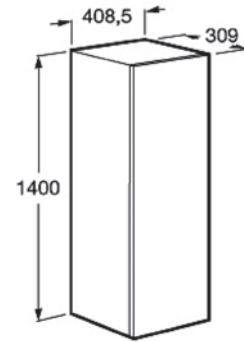

Column⁽¹⁾

1400 mm*
Ref. A856989806
8 799 RON

⁽¹⁾With full body mirror on the inside.