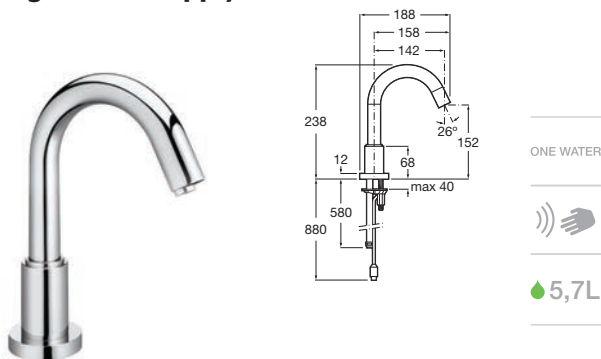

Electronic basin faucet Loft-E. Single water supply*

Electronic basin faucet (single water supply) with spout integrated sensor. Chromed.

Powered by 4 AA alkaline batteries (1.5V LRG) (AA).
Ref. A5A4243C00
1 199 RON

Powered by mains connection (230)⁽¹⁾.
Ref. A5A4343C00
1 318 RON