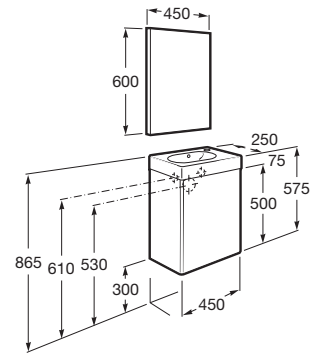

450 mm, 1 door

Ref. A855865806 (glossy white) - 629 RON

Ref. A855865156 (textured sand) - 657 RON