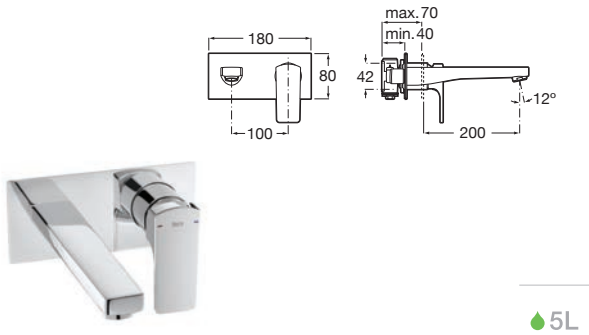

Ref. A5A3801C00
2 219 RON

Built-in basin mixer⁽¹⁾

5L

Single-lever built-in basin mixer. Chrome.

Ref. A5A3L20C00
518 RON

To be completed with universal box

Ref. A525220603
282 RON

Bidet mixer