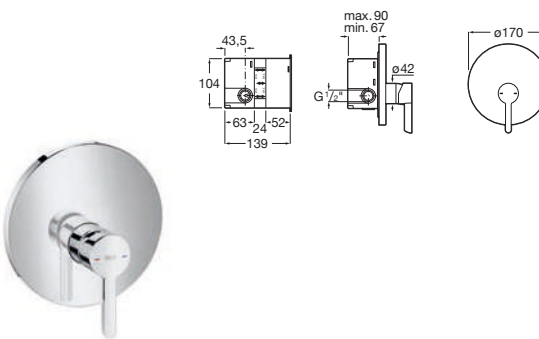

Built-in bath or shower mixer

Built-in bath or shower mixer
Chrome.
Ref. A5A2B7AC0K
268 RON