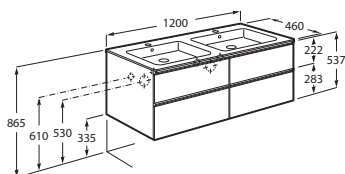

Mood Teka
150

Textile grey

| The Gap furniture unit.

Unik (4 drawers)

Includes base unit and basin. The basin is always supplied in white.

402 434 447 153 806

4 drawers

1200 mm*