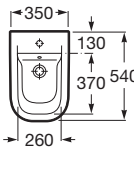

Cover with metal hinges
Ref. A806470..4
White
224 RON

Dimensions in mm. Prices in RON without VAT. The present pricelist cancels the previous one.

Replace (..) in the product reference with the code of the chosen finish.

⁽¹⁾ Available second quarter 2021