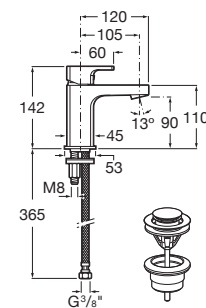

5L

COLD
START

Single-lever basin mixer with smooth body and flexible supply hoses. Includes click-clack waste.

Cold start. Chrome.
Ref. A5A3B01C00
974 RON