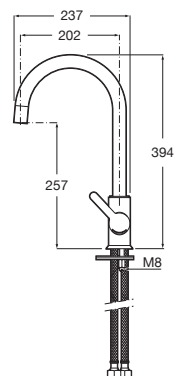

Mencia

Single-lever kitchen sink mixer

COLD
START

6L

Single-lever kitchen sink mixer with swivel spout, aerator and flexible supply hoses. Cold start. Chromed.

Ref. A5A7409C00
395 RON

Single-lever kitchen sink mixer

COLD
START

6L

Single-lever kitchen sink mixer with swivel spout, aerator and flexible supply hoses. Cold start. White.

Ref. A5A7409B00
480 RON

Single-lever kitchen sink mixer

COLD
START

6L

Single-lever kitchen sink mixer with swivel spout, aerator and flexible supply hoses. Cold start. Black.

Ref. A5A7409C00
480 RON

Single-lever kitchen sink mixer

COLD
START

6L

Single-lever kitchen sink mixer with swivel spout, aerator and flexible supply hoses. Cold start. Silver grey.

Ref. A5A7409CM0
480 RON