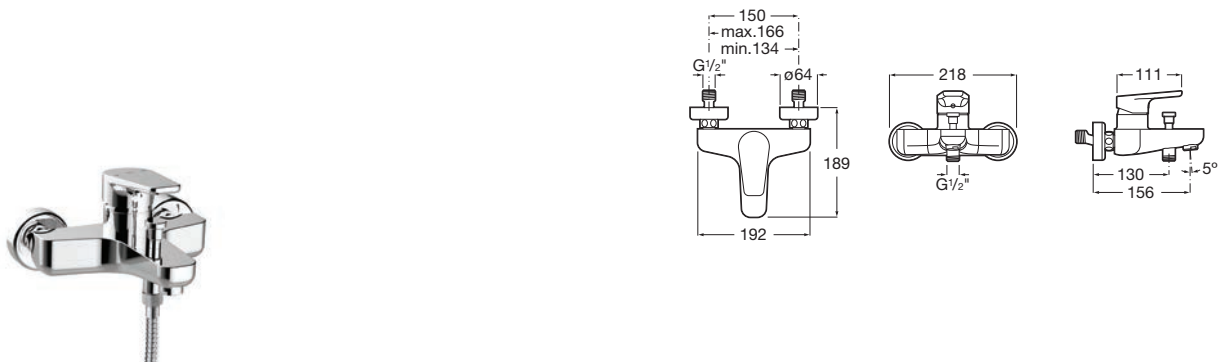

Wall-mounted bath-shower mixer

Single-lever bath-shower mixer with automatic diverter, handshower, 1.70m flexible hose and swivel shower bracket.
Chrome.

Ref. A5A011BC0K
490 RON

Wall-mounted bath-shower mixer