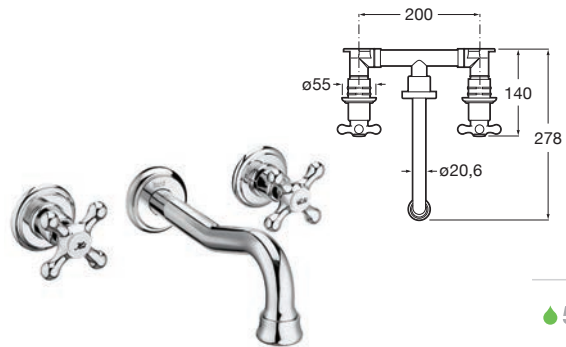

Wall-mounted basin mixer*

5L

Twin-lever wall-mounted basin mixer with central spout.

Chromed.

Ref. A5A474BC00
1 450 RON