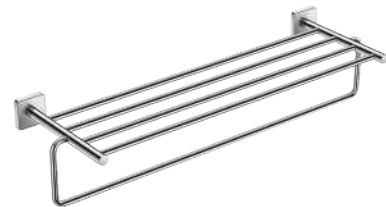

Towel rack with towel rail
625 x 198 mm
Ref. A816660001⁽¹⁾
543 RON