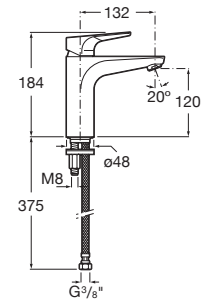

Basin mixer Mezzo

MEZZO

5L

COLD
START

Single-lever basin mixer mezzo with aerator, smooth body and flexible supply hoses. Cold Start. Chrome.
Ref. A5A3990C00
454 RON

Basin mixer Mezzo Plus

MEZZO
PLUS

5L