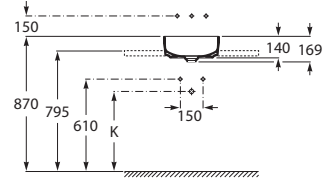

Inspira Round

00 62 63 64 65 66

500 x 370 mm

Basin FINECERAMIC®
Including universal waste with
ceramic plug ø 72 mm.
Ref. A327520..0

White	Colour* (1)
1 138 RON	1 366 RON

ø 370 mm

Basin FINECERAMIC®
Including universal waste with
ceramic plug ø 72 mm.
Ref. A327523..0

White	Colour* (1)
1 009 RON	1 211 RON

FINE
CERAMIC®

Ohtake

540 x 375 mm

Basin FINECERAMIC®.
Ref. A327A13..0

White	Colour
669 RON	867 RON

FINE
CERAMIC®

00 62 63 64 65 66

Ohtake

ø 375 mm

Basin FINECERAMIC®.
Ref. A327A15..0

White	Colour
622 RON	716 RON

FINE
CERAMIC®

00 62 63 64 65 66