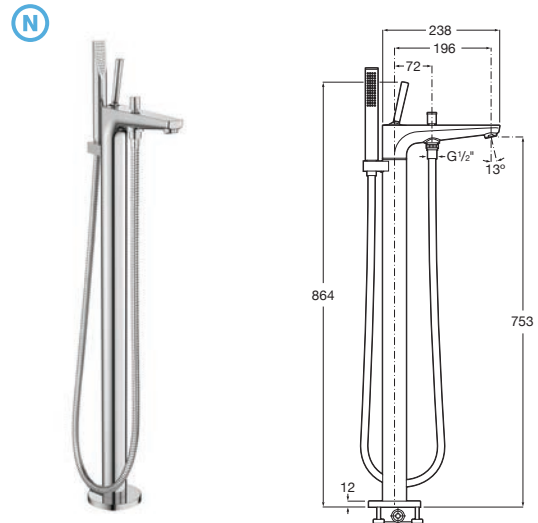

Floorstanding bath-shower column*

Floorstanding bath-shower column with
automatic diverter, hand-shower, integrated
shower bracket and flexible hose.

Chrome
Ref. A5A276DC00⁽¹⁾
7 294 RON