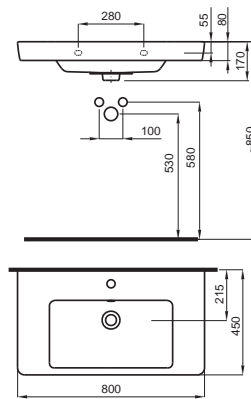

Caserta

800 x 450 mm

Basin with fixing kit
Ref. A3270J000
White
272 RON

Pedestal
Ref. A3350J0000
White
145 RON

Caserta

600 x 445 mm

Basin with fixing kit
Ref. A3270J1000
White
217 RON

550 x 445 mm

Basin with fixing kit
Ref. A3270J2000
White
190 RON

500 x 430 mm

Basin with fixing kit
Ref. A3270J3000
White
185 RON

Semi pedestal with fixing kit
Ref. A3350J1000
White
145 RON

Pedestal
Ref. A3350J0000
White
145 RON

A	B	C	D	E
600	445	215	280	170
550	445	215	280	170
500	430	215	280	170

The Gap Original

A	F
650	570
600	520
550	470
500	420

Application	K (sifón)	L	M
Wall-hung	530	610	150
Semipedestal	570	640	80
Pedestal			150/80

650 x 470 mm

Basin with fixing kit
Ref. A327473..0
White
482 RON

600 x 470 mm

Basin with fixing kit
Ref. A327474..0
White
428 RON

550 x 470 mm

Basin with fixing kit
Ref. A327475..0
White
434 RON

500 x 420 mm

Basin with fixing kit
Ref. A327476..0
White
344 RON

Pedestal
Ref. A337470..0
White
311 RON

Semi-pedestal
Ref. A337471..0
White
261 RON

Dimensions in mm. Prices in RON without VAT. The present pricelist cancels the previous one.

Replace (..) in the product reference with the code of the chosen finish.