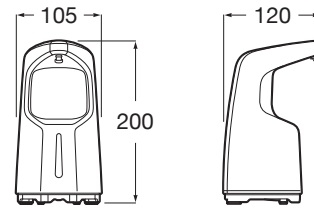

Public

Soap or hydroalcoholic gel dispenser with sensor.

General technical data

Countertop soap or hydroalcoholic gel dispenser with sensor. Powered by four 1.5V LR6 (AA) batteries. ABS. 450 ml. White

Ref. A818019009
352 RON

· Installation:	Countertop
· Material:	ABS
· Capacity:	450 ml
· Color:	White